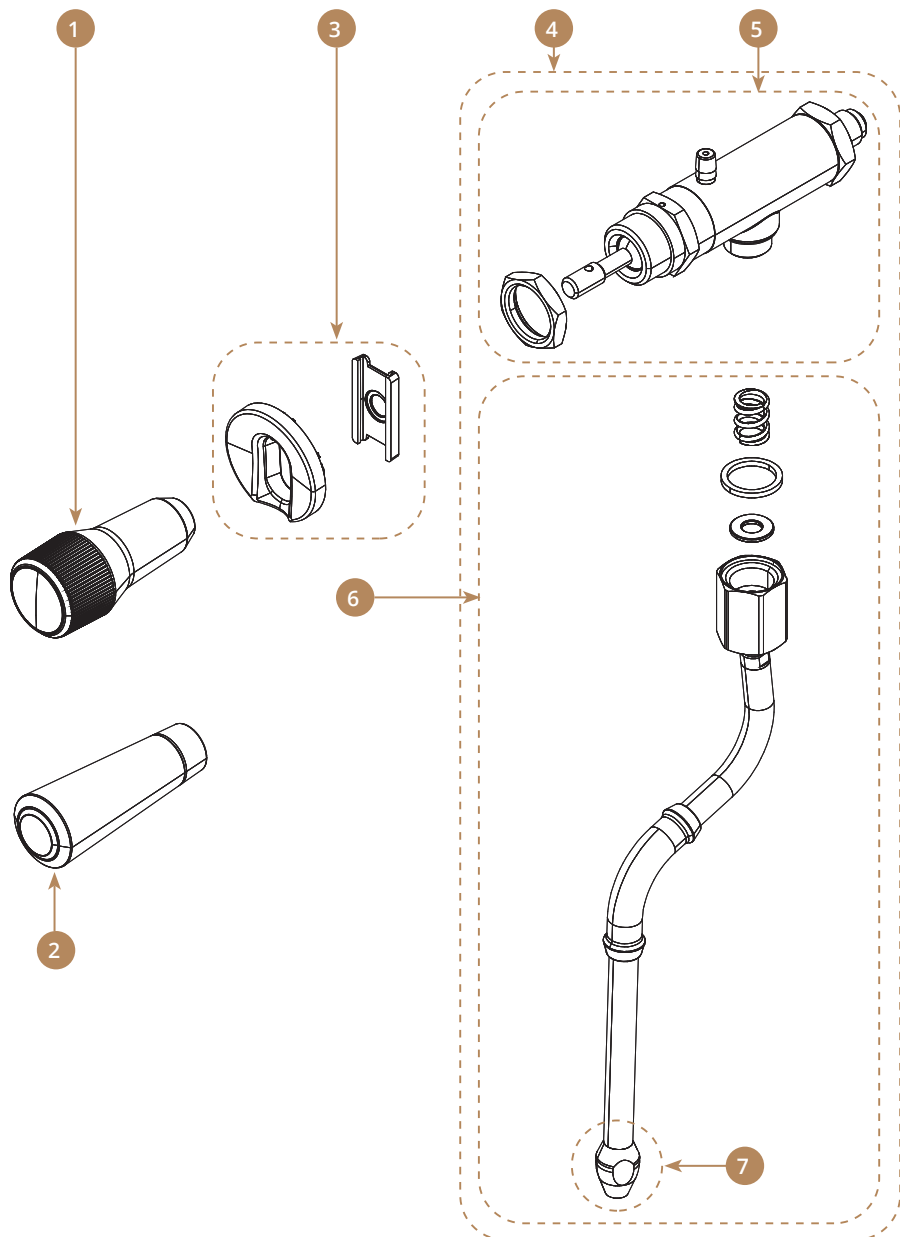

EXPLODED VIEWS - LEVER STEAM TAP

EXPLODED VIEWS - LEVER STEAM TAP

POS.	Part No.	Description
1	40000065BK	Lever_Tap_Knob_Black
1.1	40000065WH	Lever_Tap_Knob_White
2	40000140OK	Lever_Tap_Cpt_Knob_Oak
2.1	40000140WN	Lever_Tap_Cpt_Knob_Walnut
3	21003043	Lever_Tap_Trim_Complete
4	15000422	Lever_Steam_Tap_Complete
5	15000338	Lever_Tap_w/o_Wand
6	76100019	Kit_Steam_Wand
7	30370195	Nozzle steam Tap 3 Hole
7.1	30370180	Nozzle steam Tap 4 Hole