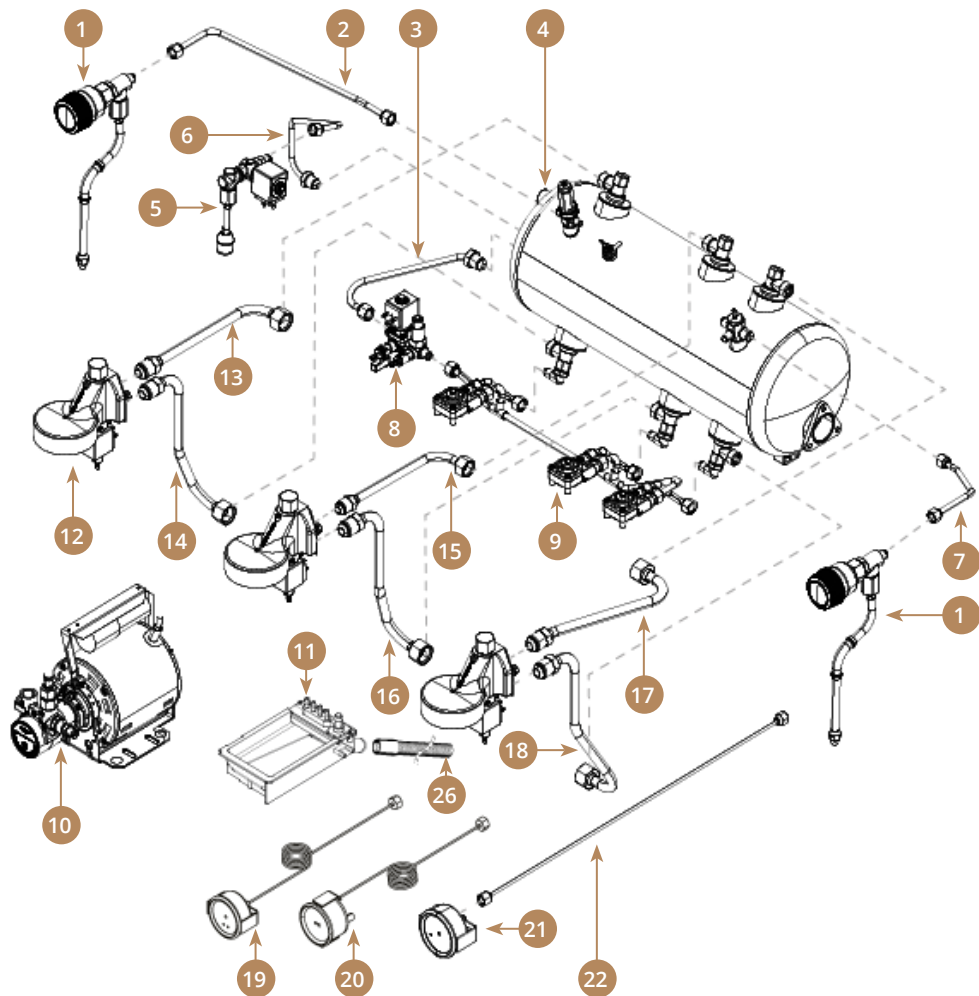

EXPLODED VIEWS - HYDRAULIC PARTS

· EX3 3Gr

EXPLODED VIEWS - HYDRAULIC PARTS

· EX3 3Gr

POS.	Part No.	Description
1	go to	Rotary_Steam_Tap
2	35110110	Tube_Tap_Steam_Rotary_LH_2/3GR
3	35110016	Tube_Boiler_Inlet_2/3GR
4	go to	Boiler_3Gr
5	go to	Automatic_Hot_Water_Tap
6	35110007	Tube_Tap_Water_Auto_MID_2/3GR
7	35170025	Tube_Tap_Steam_Rotary_RH_3GR
8	15200100	Water_Splitter
9	go to	Manifold System
10	go to	Motor_Pump_Crem_230V
11	70001012	Drain_Cup
12	go to	Brewing_Group_Espresso
13	35110004	Tube_Group_Inlet_LH_2/3GR
13.1	35110004TA	Tube_Group_Inlet_LH_2/3GR_TA
14	35110020	Tube_Group_Outlet_LH_2/3GR
14.1	35110020TA	Tube_Group_Outlet_LH_2/3GR_TA
15	35170020	Tube_Group_Inlet_MID_3GR
15.1	35170022	Tube_Group_Inlet_MID_3GR_TA
16	35170030	Tube_Group_Outlet_MID_3GR
16.1	35170027	Tube_Group_Outlet_MID_3GR_TA
17	35170000	Tube_Group_Inlet_RH_3GR
17.1	35170001	Tube_Group_Inlet_RH_3GR_TA
18	35170010	Tube_Group_Outlet_RH_3GR
18.1	35170011	Tube_Group_Outlet_RH_3GR_TA
19	60000066	Manometer_D60_16Bar
20	60000050	Double_Manometer_D60_16-2.5Bar
21	60000065	Manometer_D60_2.5Bar
22	35110530	Tube_Manometer
23	go to	Lever_Steam_Tap
24	35110092	Tube_Tap_Steam_Lever_LH_2/3GR
25	35170026	Tube_Tap_Steam_Lever_RH_3GR
26	35900010	Drain_Tube