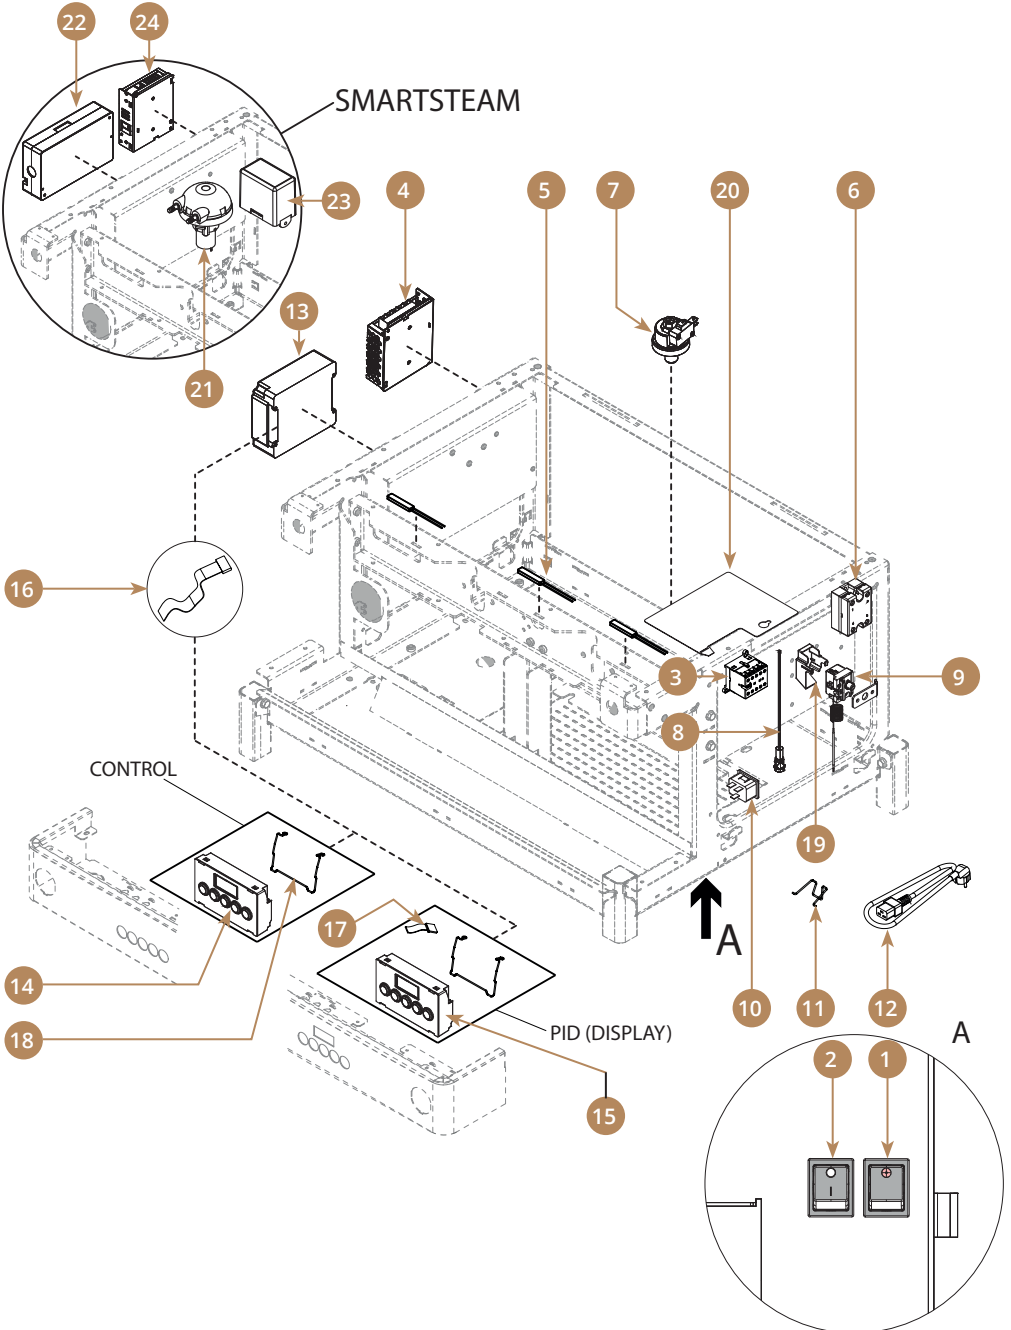

EXPLODED VIEWS - ELECTRIC & ELECTRONIC COMPONENTS

EXPLODED VIEWS - ELECTRIC & ELECTRONIC COMPONENTS

POS.	Part No.	Description
1	60900035	Main_Switch
2	60900043	Switch_Black
3	60800001	Contactora_4P
3.1	1660097	Contactora_4P <i>(Only for 3GR 3 Phase machines)</i>
4	60102052	Power_Supply_LED_12V <i>(Only Control Version)</i>
5	60901008	Module_3_LEDS_12V+connector
6	60800100	SSR 90-220V <i>(Only Control Version)</i>
6.1	60800101	SSR_4_32V_PID <i>(Only Display Version)</i>
7***	60900101	Pressure_Switch <i>(Only Control Version)</i>
8	60901001	Pilot_Light
9**	60700000	1-Pole_Thermal_Cut-out
9.1**	1660194	3-Pole_Thermal_Cut-out
10	10038426	Power_Socket_C20
11*	55020031	Lock_Spring_Socket_C19
12	45400005	Power_Cord_1PhN_16A_Type_F
12.1	45400002	Power_Cord_1PhN_13A_Type_G
12.2	45400015	Power_Cord_1PhN_16A_ROJ (Bare wires end)
12.3	45400006	Power_Cord_1PhN_10A_Type_I
12.4	45400007	Power_Cord_1PhN_15A_Type_I
12.5	10037555	Pow.Cord_1PhN_NEMA6-20 <i>(US Only)</i>
13	60100410	Switchboard_3d5_XLC <i>(Only Control Version)</i>
13.1	60100407	Switchboard_3d5_LUX_FR <i>(Only Display Version)</i>
14	60101501	Keypad_STD <i>(Only Control Version)</i>
15	60101502	Keypad_Counter <i>(Only Display Version)</i>
16	60100038	L.600mm Touch Pad Cable
16.1	60100039	L.800mm Touch Pad Cable
16.2	60100036	L.1100mm Touch Pad Cable
17	60100260	Flat_Cable_400mm <i>(Only Display Version)</i>
18	55020020	Spring_Keypad
19**	1264261	Cover_Thermal_Cut-out_3_Pole_for_1660194
20	21001002	Cover_for_Pressure_Switch_60900101
21	60000049	Peristaltic Pump
22	60100470	Switchboard 230V
23	60200002	Adjustable Unit 24V
24	1660160	Power Supply

* TSB#321: In case the detachable power cord is replaced on a machine made before Feb-2021, the lock spring must be replaced too by the new version.

** TSB#368: 1-Pole thermal cut-out is replaced on a machine made before Nov-2021, the kit 76100020 should be ordered instead. 3-pole implemented since May-2022.

*** TSB#421: PN60000008_Pressure_Switch & PN1264357_Cap_For_Pressure_Switch are no longer available.