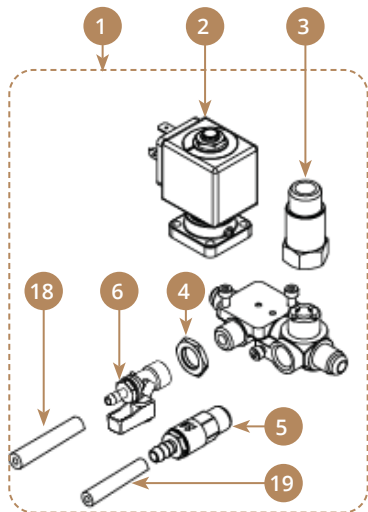

EXPLODED VIEWS - MANIFOLD SYSTEMS

EXPLODED VIEWS - MANIFOLD SYSTEMS

POS.	Part No.	Description
1	15200100	Water_Splitter_Cpt
2*	60000201	Solenoid_Valve_2W_Base_230V
3	65000010	Non_Return_Valve
4	30100010	Nut_G1I4
5	65000021	Expansion_Valve
6	15000313	Tap_Drainage_2Way_G14F-T6
7	30000510	Fitting_G1I4MxG1I4M
8	60100045	Flowmeter_Complete
9	60102040	Flowmeter_Lid
10	60102010	Flowmeter_Catspaw
11	60102020	O-ring_Flowmeter
12	35040110	Tube_Flowmeter_Outlet_MN1/2
13	35040107	Tube_Manifold_MN1
14	35040108	Tube_Manifold_MN2
15	35110050	Tube_Flowmeter_Outlet_2/3GR
16	35110462	Tube_Manifold_2GR
17	35170463	Tube_Manifold_3GR
18	150494	Silicone_Tube_4*9
19	35021000	Silicone_Tube_4*7

*TSB#398: EV 60000202 no longer available. New part fully compatible.