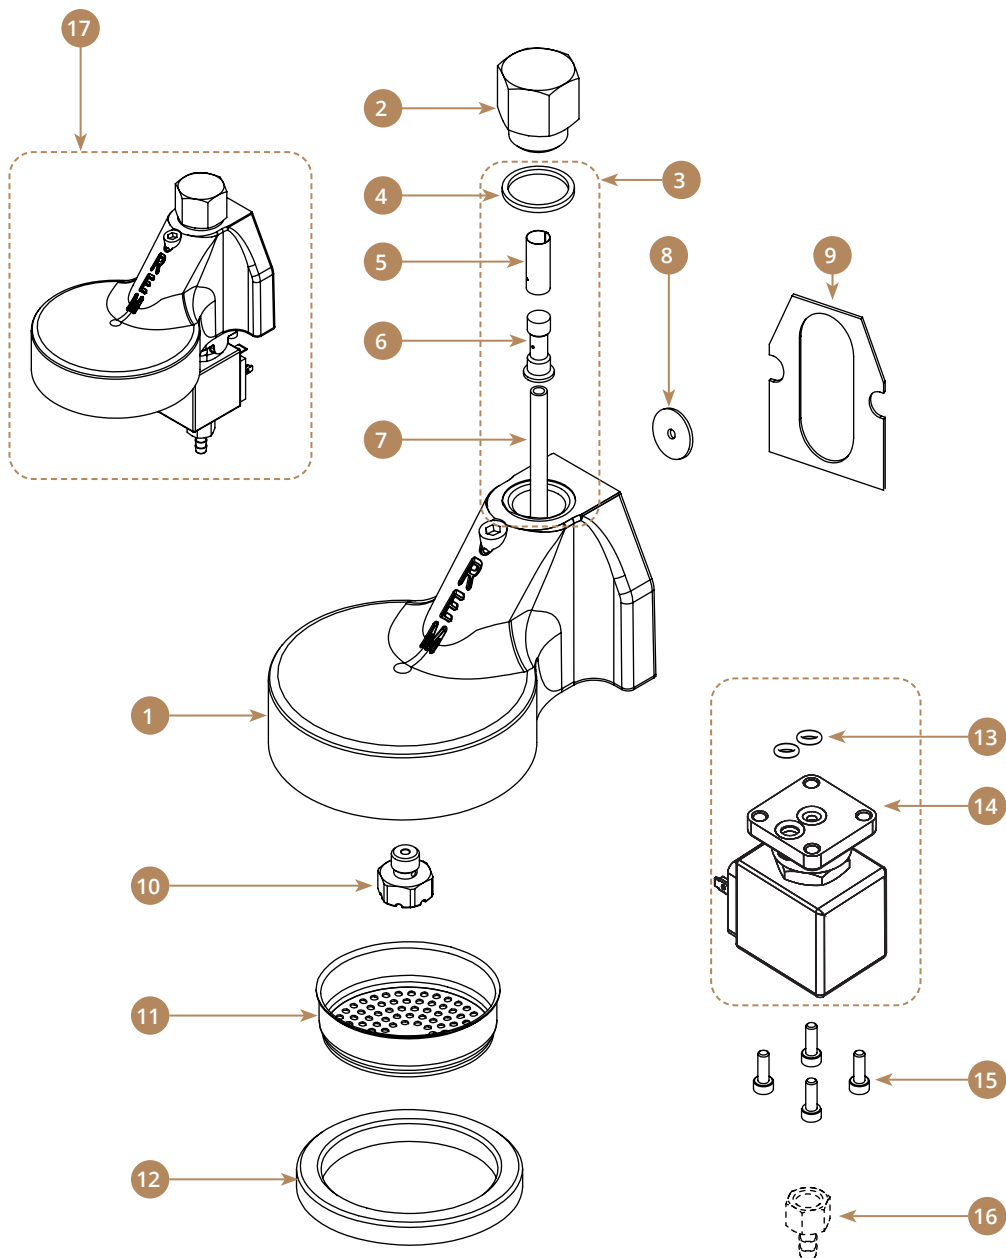

EXPLODED VIEWS - GROUP

EXPLODED VIEWS - GROUP

POS.	Part No.	Description
1	30200010	Brewing_Group_Body_Espresso
2	30200035	Plug_Group_Head
3	ESC50001	Kit_Group_Head_Injector
4	50010040	Gasket_Group_Head
5	70000009	Tubular_Filter
6	30200061	Injector_Tubular_Filter_0.75mm
7	30200026	Tube_Injector_Filter
8	50020000	Hot_Water_Restrictor_Espresso 3.5
8.1	50020020	Hot_Water_Restrictor_Espresso 2.5
8.2	50020010	Hot_Water_Reducto_Espresso 2
9	50000010	Flat_Joint_Group
10	30200040	Difusser_Brewing_Group_Espresso
11	75000010	Shower_Brewing_Group_Espresso
12	75000081	8mm_Group_Head_Gasket
12.1	75000083	8.5mm_Group_Head_Gasket
12.2	75000085	9mm_Group_Head_Gasket
12.3	75000090	Extra_Seal_For_Gasket_0.5mm
12.4	75000095	Extra_Seal_For_Gasket_1mm
12.5	75000082	8mm_Group_Head_Gasket <i>(US Only)</i>
13	50000100	O-ring_Group_Valve
14*	60000157	Solenoid_Valve_3W_Base_230V
15	---	Screw_Allen_M4x12
16**	30700000	Barb_Fitting_Tube_6
17	15000052	Assy_Brewing_Group_230V

* TSB#398: NRV 60000156 no longer available. New part fully compatible

** TSB#336: 30700000 no longer needed with new EV 600000157. Can be ordered for machines with previous EV 60000156