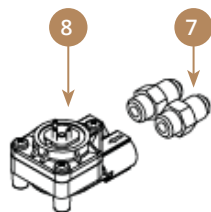

EXPLODED VIEWS - MANIFOLD SYSTEMS

EXPLODED VIEWS - MANIFOLD SYSTEMS

POS.	Part No.	Description
1	15200100	Water_Splitter_Cpt
2*	60000201	Solenoid_Valve_2W_Base_230V
3	65000010	Non_Return_Valve
4	30100010	Nut_G1I4
5	65000021	Expansion_Valve
6	15000313	Tap_Drainage_2Way_G14F-T6
7	30000510	Fitting_G1I4MxG1I4M
8	60100045	Flowmeter_Complete
9	60102040	Flowmeter_Lid
10	60102010	Flowmeter_Catspaw
11	60102020	O-ring_Flowmeter
12	35040110	Tube_Flowmeter_Outlet_MN1/2
13	35040107	Tube_Manifold_MN1
14	35040108	Tube_Manifold_MN2
15	35110050	Tube_Flowmeter_Outlet_2/3GR
16	35110462	Tube_Manifold_2GR
17	35170463	Tube_Manifold_3GR
18	150494	Silicone_Tube_4*9
19	35021000	Silicone_Tube_4*7

*TSB#398: EV 60000202 no longer available. New part fully compatible.