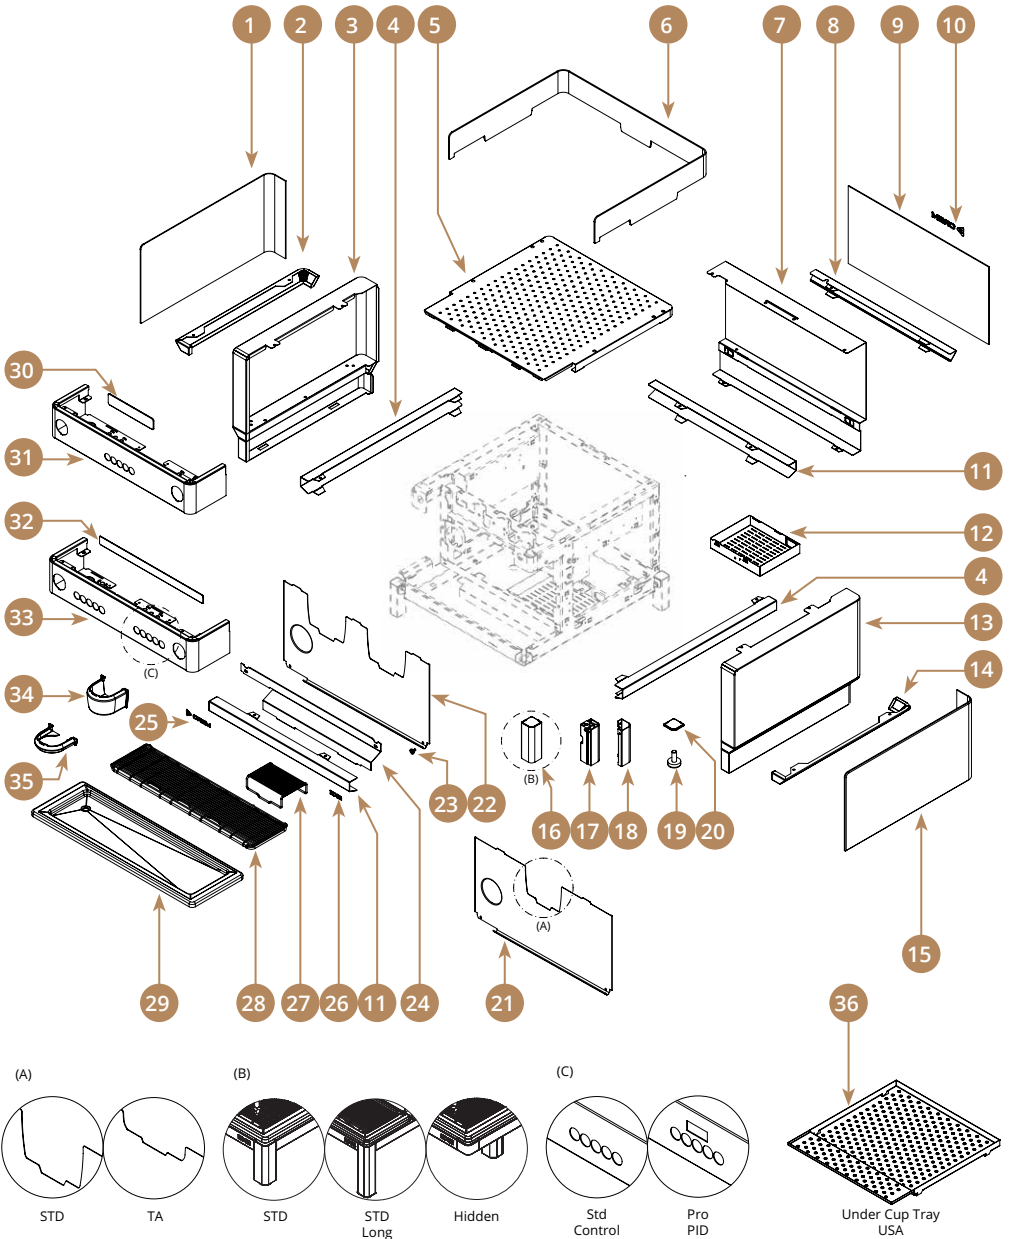

EXPLODED VIEWS - HOUSING

· EX3 1Gr Mini & 2Gr Mini

EXPLODED VIEWS - HOUSING

· EX3 1Gr Mini & 2Gr Mini