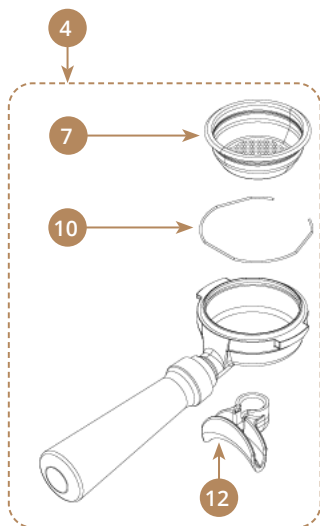

EXPLODED VIEWS - PORTAFILTER

EXPLODED VIEWS - PORTAFILTER

POS.	Part No.	Description
1	75001514	Portafilter_1cup_Black
1.1	75001514WH	Portafilter_1cup_White
2	75002514	Portafilter_2cup_Black
2.1	75002514WH	Portafilter_2cup_White
3	75001516OK	Portafilter_1cup_Wood_Oak
3.1	75001516WN	Portafilter_1cup_Wood_Walnut
4	75002516OK	Portafilter_2cup_Wood_Oak
4.1	75002516WN	Portafilter_2cup_Wood_Walnut
5	75003015	Portafilter_Bottomless_Black
6	75000031	Filter_1Cup 7
6.1	75000037	Filter_1Cup 6.5
6.2	75000059	Filter_1Cup 6
7	75000041	Filter_2Cup 14
8	75000049	Filter_2Cup 21
9	75000020	Filter_Blind_Metal
10	75000120	Filter_Spring
11	75000050	Spout_1Cup
12	75000060	Spout_2Cup
13	1104171	Espresso_Cleaning_Tablets