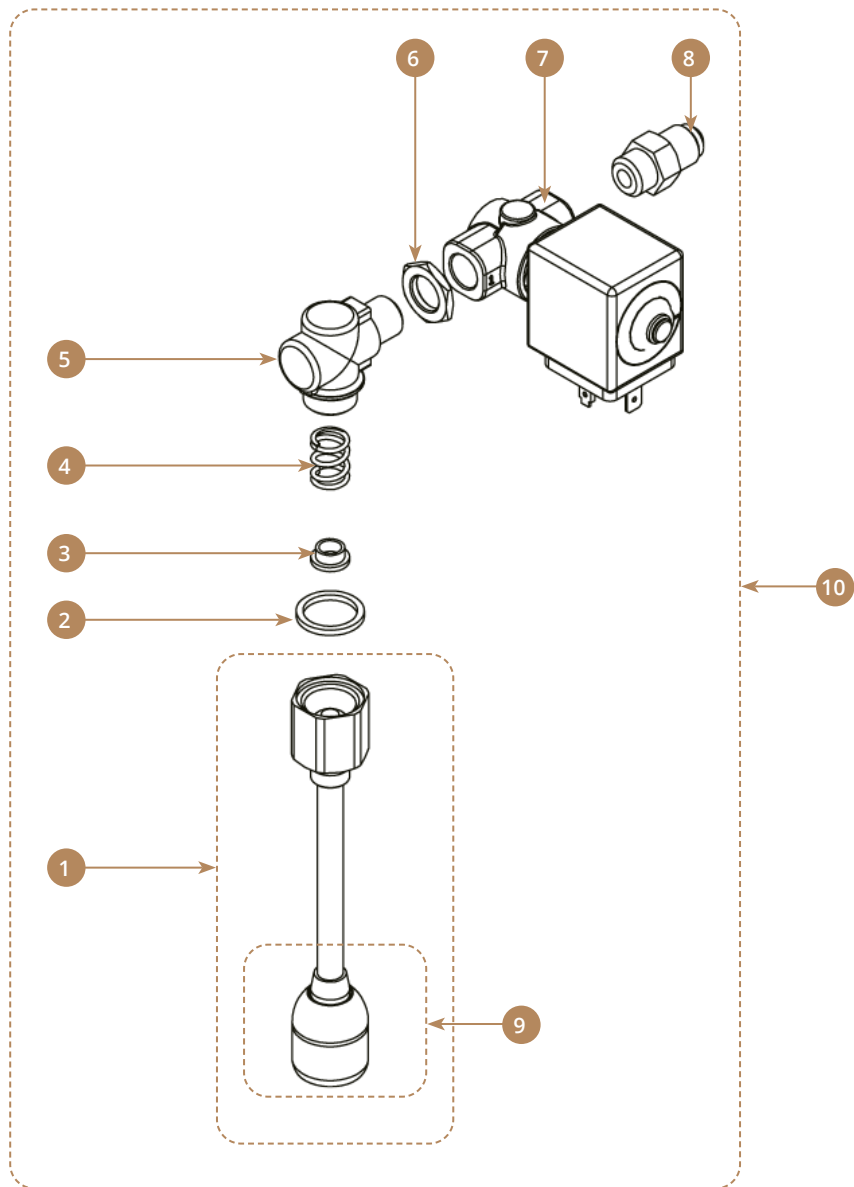

EXPLODED VIEWS - AUTOMATIC HOT WATER TAP

EXPLODED VIEWS - AUTOMATIC HOT WATER TAP

POS.	Part No.	Description
1	30370080	Water_Pipe
2	50010080	Gasket_G3I8M
3	30370077	Shell_Spring_Pipe
4	30370076	Spring_Steam_Water_Pipes
5	30000236	Male_Adapter_Water_Pipe
6	30100010	Nut_G1I4
7	60000164	Solenoid_Valve_2W_220V
8	30000510	Fitting_G1I4MxG1I4M
9	30000050	Complete_Aerator_Spout_Wand_Tap
10	15200110	Water_Automatic_Tap_Complete