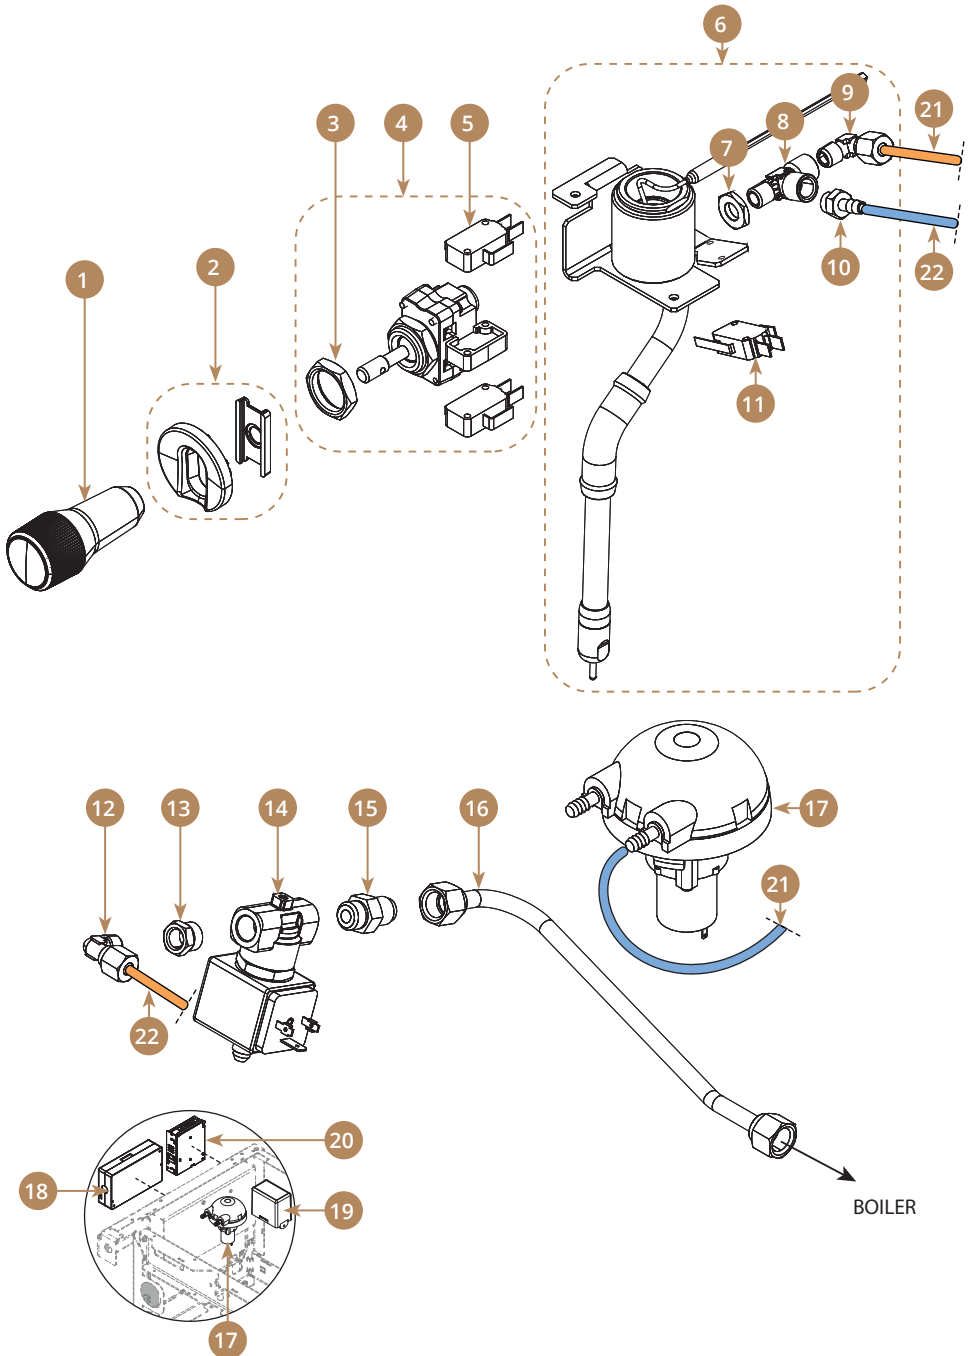

EXPLODED VIEWS - SMARTSTEAM

EXPLODED VIEWS - SMARTSTEAM

POS.	Part No.	Description
1	40000065BK	Lever_Tap_Knob_Black
2	21003043	Lever_Tap_Trim_Complete
3	30370141	Hex nut 26
4	15600000	Turbosteamer assembly
5	1608221	Micro Switch 125V
6	15500210	Assy Wand SmartSteam
7	30100029	Hex nut 17
8	30000404	"T" Fitting
9	30700062	Compression Elbow
10	30700001	Hose Adapter D6
11	160841	Micro Switch 125-250V
12	30700062	Compression Elbow
13	30000009	Fitting Reducer
14	60000171	Solenoid Valve
15	30000510	Fitting
16	35110095	Steam tube
17	60000044	Peristaltic Pump
18	60100470	Switchboard 230V
19	60200002	Adjustable Unit 24V
20	1660160	Power Supply
21	35021015	Teflon Tube 4*6
22	35021000	Silicone Tube 4*7