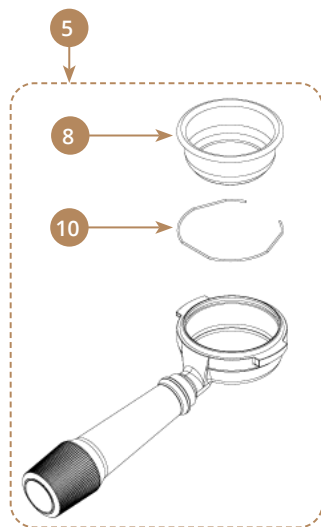

EXPLODED VIEWS - PORTAFILTER

EXPLODED VIEWS - PORTAFILTER

POS.	Part No.	Description
1	75001514	Portafilter_1cup_Black
1.1	75001514WH	Portafilter_1cup_White
2	75002514	Portafilter_2cup_Black
2.1	75002514WH	Portafilter_2cup_White
3	75001516OK	Portafilter_1cup_Wood_Oak
3.1	75001516WN	Portafilter_1cup_Wood_Walnut
4	75002516OK	Portafilter_2cup_Wood_Oak
4.1	75002516WN	Portafilter_2cup_Wood_Walnut
5	75003015	Portafilter_Bottomless_Black
6	75000031	Filter_1Cup 7
6.1	75000037	Filter_1Cup 6.5
6.2	75000059	Filter_1Cup 6
7	75000041	Filter_2Cup 14
8	75000049	Filter_2Cup 21
9	75000020	Filter_Blind_Metal
10	75000120	Filter_Spring
11	75000050	Spout_1Cup
12	75000060	Spout_2Cup
13	1104171	Espresso_Cleaning_Tablets