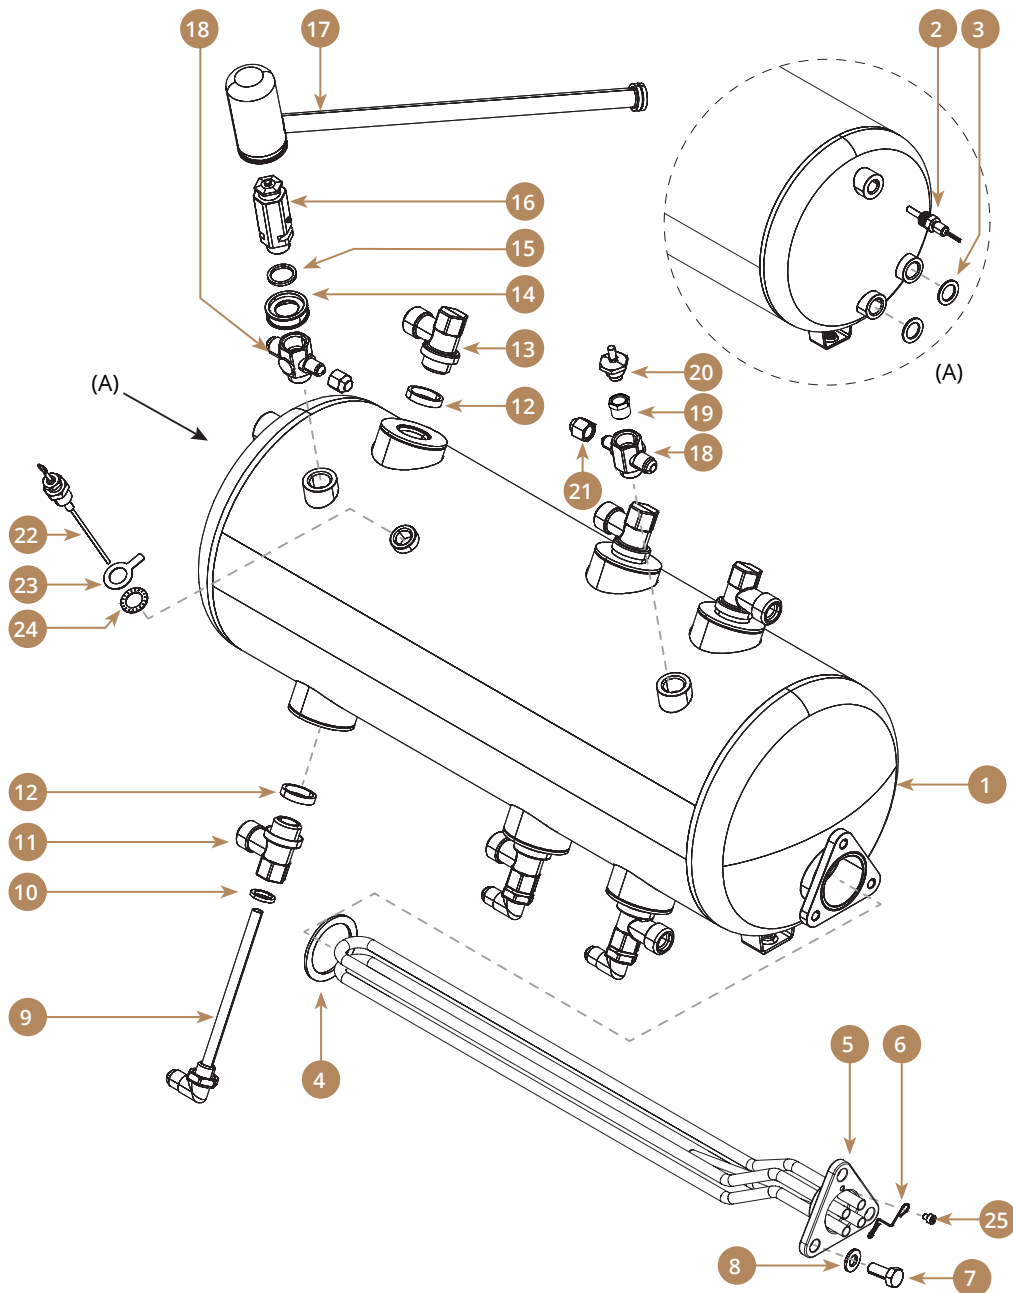

EXPLODED VIEWS - STEAM BOILER

· EX3 3Gr

EXPLODED VIEWS - STEAM BOILER

· EX3 3Gr

POS.	Part No.	Description
1	15100054	Boiler_Maxi_3GR_3H
2	60100076	Temperature_Probe
3	50010050	Gasket_Water_Inlet
4	50010030	Gasket_Element
5	38040000F	Element_4000W
5.1	38060000F	Element_6000W
6	1364062	EGO Clip
7	---	Screw_Hex_M8x20
8	---	Flat_Washer_M8
9	30000220	Fitting_Inyector_H.Exchange_114
10	50010020	Gasket_G114
11	30000210	Fitting_Elbow_G112MxG112MxG114F_H.Exchange
12	50010010	Gasket_G112
13	30000200	Fitting_Elbow_G112MxG112M_H.Exchange
14	1364084	Safety_Hold_Washer
15	50010080	Gasket_318
16	65000115	Safety_Valve
17	1560003	Safety_Valve_Protector
18	30000100	Fitting_2W_318M_118Mx114M
19	30000003	G318xG114_Straight_Joint
20	65000210	Vacuum_Valve
21	30000315	Plug_1/8F
22	60100040	Water_Level_Probe
23	25000003	Washer_Ground_Level_Probe
24	25679812	Washer_Serrated_Lock
25	---	Screw_Allen_M4x5_DIN912_A2