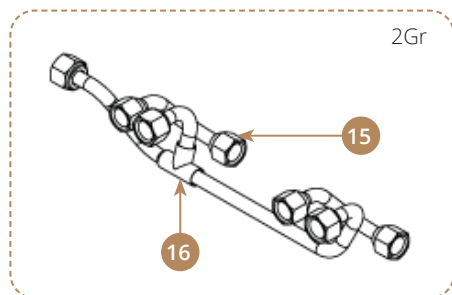

EXPLODED VIEWS - MANIFOLD SYSTEMS

EXPLODED VIEWS - MANIFOLD SYSTEMS

POS.	Part No.	Description
1	15200100	Water_Splitter_Cpt
2*	60000201	Solenoid_Valve_2W_Base_230V
3	65000010	Non_Return_Valve
4	30100010	Nut_G1I4
5	65000021	Expansion_Valve
6	15000313	Tap_Drainage_2Way_G14F-T6
7	30000510	Fitting_G1I4MxG1I4M
8	60100045	Flowmeter_Complete
9	60102040	Flowmeter_Lid
10	60102010	Flowmeter_Catspaw
11	60102020	O-ring_Flowmeter
12	35040110	Tube_Flowmeter_Outlet_MN1/2
13	35040107	Tube_Manifold_MN1
14	35040108	Tube_Manifold_MN2
15	35110050	Tube_Flowmeter_Outlet_2/3GR
16	35110462	Tube_Manifold_2GR
17	35170463	Tube_Manifold_3GR
18	150494	Silicone_Tube_4*9
19	35021000	Silicone_Tube_4*7

*TSB#398: EV 60000202 no longer available. New part fully compatible.