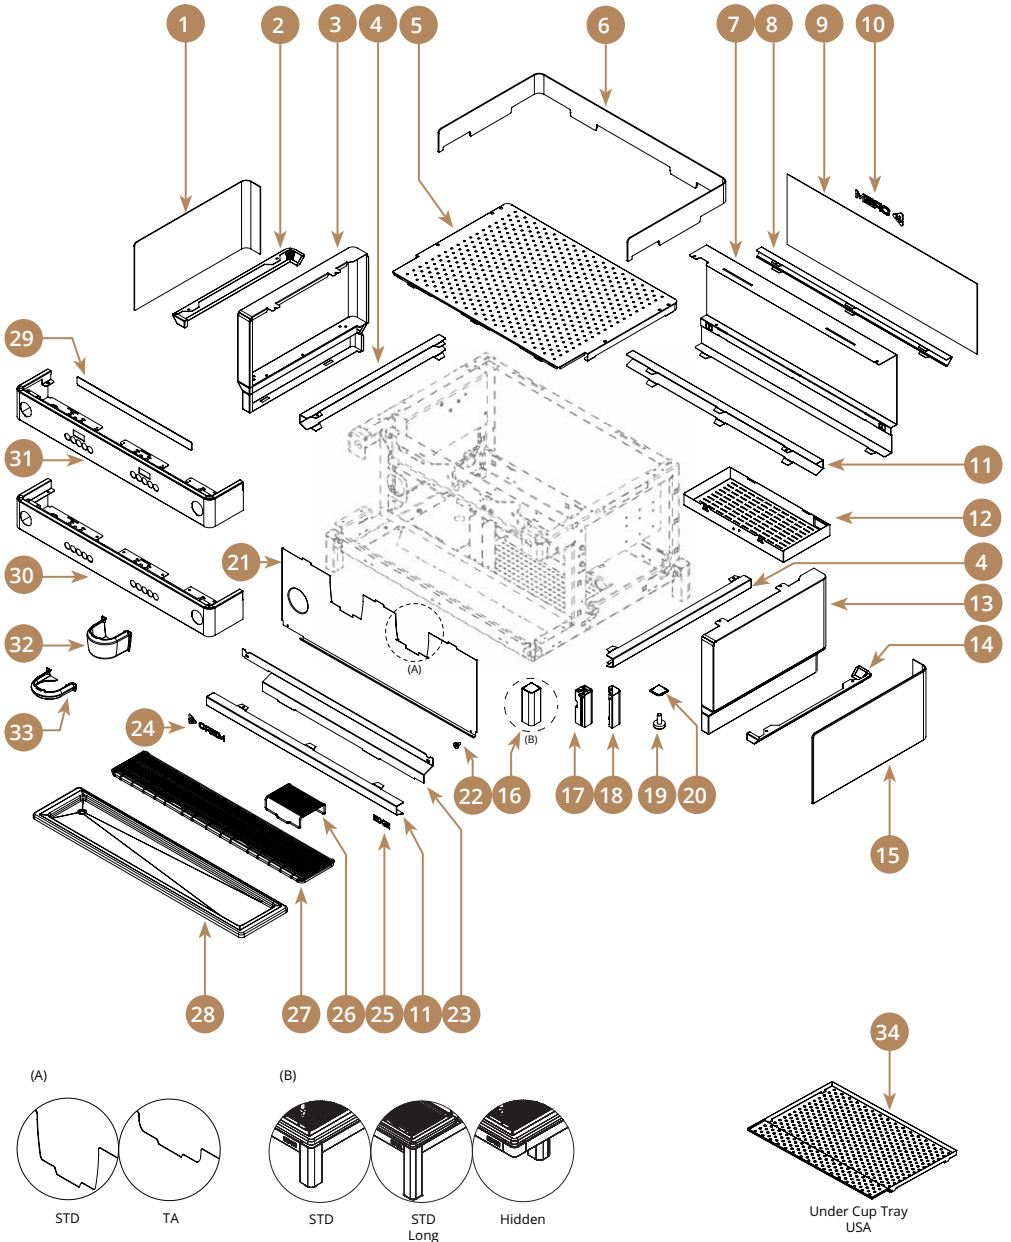

EXPLODED VIEWS - HOUSING

· EX3 2Gr

EXPLODED VIEWS - HOUSING

· EX3 2Gr

POS.	Part No.	Description	POS.	Part No.	Description
1*	76100011	KIT_Cover_Panel_Aluminum_2Gr	15.1*	76100026	KIT_Cover_Panel_Walnut_2Gr
1.1*	76100026	KIT_Cover_Panel_Walnut_2Gr	15.2*	76100027	KIT_Cover_Panel_Oak_2Gr
1.2*	76100027	KIT_Cover_Panel_Oak_2Gr	16	70000110BK	Square_Foot_STD_Black
2	21003060BK	Side_Trim_LH_Black	16.1	70000110WH	Square_Foot_STD_White
2.1	21003060WH	Side_Trim_LH_White	16.2	70000110RD	Square_Foot_STD_Red
2.2	21003060RD	Side_Trim_LH_Red	16.3	76100030WH	Kit_Hidden_Feet_White
3	15200000BK	Assy_Side_Panel_LH_Black	16.4	76100030BK	Kit_Hidden_Feet_Black
3.1	15200000WH	Assy_Side_Panel_LH_White	16.5	76100030SS	Kit_Hidden_Feet_SS
3.2	15200000RD	Assy_Side_Panel_LH_Red	16.6	70000111BK	Square_Foot_Black_Long (US Only)
4	21003050BK	Side_Trim_LH-RH_Black	16.7	70000111RD	Square_Foot_Red_Long (US Only)
4.1	21003050WH	Side_Trim_LH-RH_White	16.8	70000111WH	Square_Foot_White_Long (US Only)
4.2	21003050RD	Side_Trim_LH-RH_Red	17	70000112	Square_Foot_Body_STD
4.3	21003050SS	Side_Trim_LH-RH_SS	18	70000114SS	Square_Foot_Trim_STD
5	21025013	Cup_Tray_2Gr	19	70000044	Foot_M10
6	21023020	Cup_Tray_Fence_2Gr	20	70000166	Square_Foot_Lid
7	21025003BK	Back_Panel_2Gr_Black	21**	21025070	Splash_Panel_2GR_STD_old
7.1	21025003WH	Back_Panel_2Gr_White	21.1**	21025072	Splash_Panel_2GR_STD
7.2	21025003RD	Back_Panel_2Gr_Red	21.2**	21025071	Splash_Panel_2GR_TA_old
8	21023030BK	Trim_Back_2Gr_Black	21.3**	21025073	Splash_Panel_2GR_TA
8.1	21023030WH	Trim_Back_2Gr_White	22	1461044	Screw_Front_Panel
8.2	21023030RD	Trim_Back_2Gr_Red	23	21021010	Panel_Lower_Protection_2Gr
9	76100011	KIT_Cover_Panel_Aluminum_2Gr	24	70300412CH	Logo_Crem_Chrome
9.1*	76100026	KIT_Cover_Panel_Walnut_2Gr	24.1	70300412BK	Logo_Crem_Black
9.2*	76100027	KIT_Cover_Panel_Oak_2Gr	25	70300413CH	Logo_EX3_Chrome
10	70300411CH	Crem_WBT_Anagram_Chrome	25.1	70300413BK	Logo_EX3_Black
10.1	70300411BK	Crem_WBT_Anagram_Black	26	20000242	Grid_High_Group
10.2	70300411WH	Crem_WBT_Anagram_White	27	21026310	Grid_2Gr
10.3	70300411RD	Crem_WBT_Anagram_Red	28	21026010	Drip_Tray_2Gr
11	21023010BK	Lower_Trim_2Gr_Black	29	71000153	Sticker_Top_Front_Panel_2Gr
11.1	21023010WH	Lower_Trim_2Gr_White	30	21020020BK	Top_Front_2GR_STD_Black
11.2	21023010RD	Lower_Trim_2Gr_Red	30.1	21020020WH	Top_Front_2GR_STD_White
11.3	21023010SS	Lower_Trim_2Gr_SS	30.2	21020020RD	Top_Front_2GR_STD_Red
12	20010061	Lower_Box_Protection_2Gr	30.3	21020020SS	Top_Front_2GR_STD_SS
13	15200010BK	Assy_Side_Panel_RH_Black	31	21020021BK	Top_Front_2GR_PRO_Black
13.1	15200010WH	Assy_Side_Panel_RH_White	31.1	21020021WH	Top_Front_2GR_PRO_White
13.2	15200010RD	Assy_Side_Panel_RH_Red	31.2	21020021RD	Top_Front_2GR_PRO_Red
14	21003061BK	Side_Trim_RH_Black	31.3	21020021SS	Top_Front_2GR_PRO_SS
14.1	21003061WH	Side_Trim_RH_White	32	21005023	Brew_Group_Cover_STD
14.2	21003061RD	Side_Trim_RH_Red	33	21005024	Brew_Group_Cover_TA
15*	76100011	KIT_Cover_Panel_Aluminum_2Gr	34	21025113	Under_Cup_Tray_2GR (US Only)

* TSB#337: Wooden and aluminum covers are sold as a kit of 3 parts, not by separate.

** TSB#352: New splash panels: 21025072 applies from SN02103219 / 21025073 applies from SN02102408.