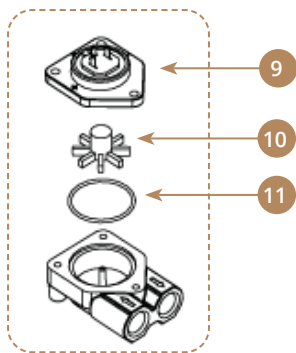

EXPLODED VIEWS - MANIFOLD SYSTEMS

EXPLODED VIEWS - MANIFOLD SYSTEMS

POS.	Part No.	Description
1	15200100	Water_Splitter_Cpt
2*	60000201	Solenoid_Valve_2W_Base_230V
3	65000010	Non_Return_Valve
4	30100010	Nut_G1I4
5	65000021	Expansion_Valve
6	15000313	Tap_Drainage_2Way_G14F-T6
7	30000510	Fitting_G1I4MxG1I4M
8	60100045	Flowmeter_Complete
9	60102040	Flowmeter_Lid
10	60102010	Flowmeter_Catspaw
11	60102020	O-ring_Flowmeter
12	35040110	Tube_Flowmeter_Outlet_MN1/2
13	35040107	Tube_Manifold_MN1
14	35040108	Tube_Manifold_MN2
15	35110050	Tube_Flowmeter_Outlet_2/3GR
16	35110462	Tube_Manifold_2GR
17	35170463	Tube_Manifold_3GR
18	150494	Silicone_Tube_4*9
19	35021000	Silicone_Tube_4*7

*TSB#398: EV 60000202 no longer available. New part fully compatible.