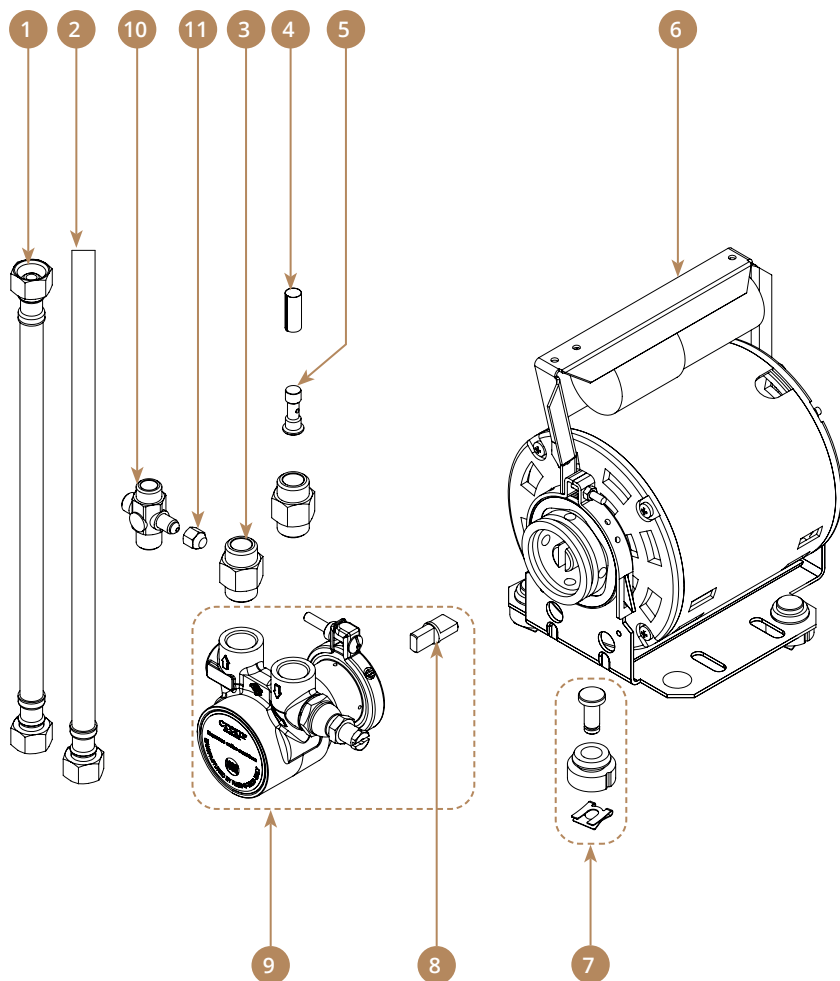

EXPLODED VIEWS - PUMP

EXPLODED VIEWS - PUMP

POS.	Part No.	Description
1	35900020	Hose_30cm
1.1	35900020N	Hose_30cm <i>(US Only)</i>
2	35900180	Hose_180cm
2.1	35900180N	Hose_180cm <i>(US Only)</i>
3	30000240	Fitting_Inlet_Pump
4	70000009	Tubular_Filter
5	30100100	Filter_Holder_Inlet
6	60000016	Motor_Crem_230V
6.1	60000027	Motor_Crem_220_240V <i>(US Only)</i>
7	50100030	Silentblock_Set_for_60000016
7.1	50100034	Silentblock M6M- M6F_for_60000027 <i>(US Only)</i>
8	30000019	Cardan_Joint_Pump
9	60000030	Pump_Rotary_Vane
10	30000112	4W_Fitting_2G3I8MxG1I4MxG1I8M
11	30000315	Plug_G1I8F