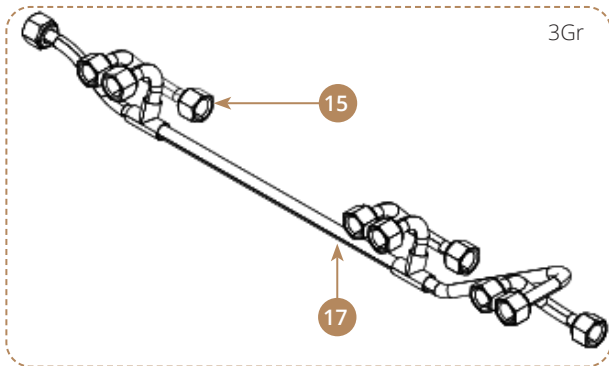

EXPLODED VIEWS - MANIFOLD SYSTEMS

EXPLODED VIEWS - MANIFOLD SYSTEMS

POS.	Part No.	Description
1	15200100	Water_Splitter_Cpt
2*	60000201	Solenoid_Valve_2W_Base_230V
3	65000010	Non_Return_Valve
4	30100010	Nut_G1I4
5	65000021	Expansion_Valve
6	15000313	Tap_Drainage_2Way_G14F-T6
7	30000510	Fitting_G1I4MxG1I4M
8	60100045	Flowmeter_Complete
9	60102040	Flowmeter_Lid
10	60102010	Flowmeter_Catspaw
11	60102020	O-ring_Flowmeter
12	35040110	Tube_Flowmeter_Outlet_MN1/2
13	35040107	Tube_Manifold_MN1
14	35040108	Tube_Manifold_MN2
15	35110050	Tube_Flowmeter_Outlet_2/3GR
16	35110462	Tube_Manifold_2GR
17	35170463	Tube_Manifold_3GR
18	150494	Silicone_Tube_4*9
19	35021000	Silicone_Tube_4*7

*TSB#398: EV 60000202 no longer available. New part fully compatible.