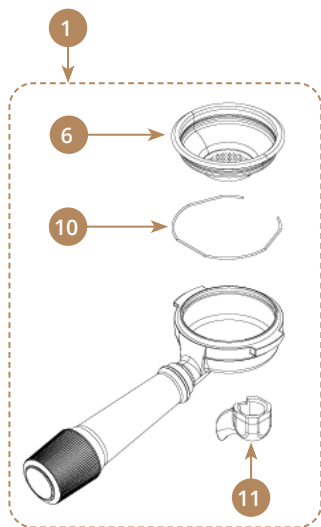

EXPLODED VIEWS - PORTAFILTER

EXPLODED VIEWS - PORTAFILTER

POS.	Part No.	Description
1	75001514	Portafilter_1cup_Black
1.1	75001514WH	Portafilter_1cup_White
2	75002514	Portafilter_2cup_Black
2.1	75002514WH	Portafilter_2cup_White
3	75001516OK	Portafilter_1cup_Wood_Oak
3.1	75001516WN	Portafilter_1cup_Wood_Walnut
4	75002516OK	Portafilter_2cup_Wood_Oak
4.1	75002516WN	Portafilter_2cup_Wood_Walnut
5	75003015	Portafilter_Bottomless_Black
6	75000031	Filter_1Cup 7
6.1	75000037	Filter_1Cup 6.5
6.2	75000059	Filter_1Cup 6
7	75000041	Filter_2Cup 14
8	75000049	Filter_2Cup 21
9	75000020	Filter_Blind_Metal
10	75000120	Filter_Spring
11	75000050	Spout_1Cup
12	75000060	Spout_2Cup
13	1104171	Espresso_Cleaning_Tablets