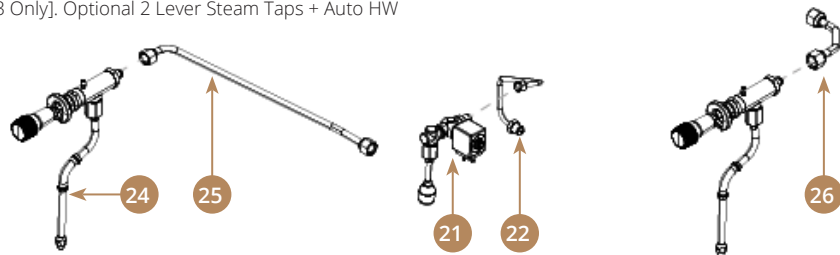

# EXPLODED VIEWS - HYDRAULIC PARTS

· EX 2Gr

Optional 2 Rotary Steam Taps + Auto HW

[EX3 Only]. Optional 2 Lever Steam Taps + Auto HW