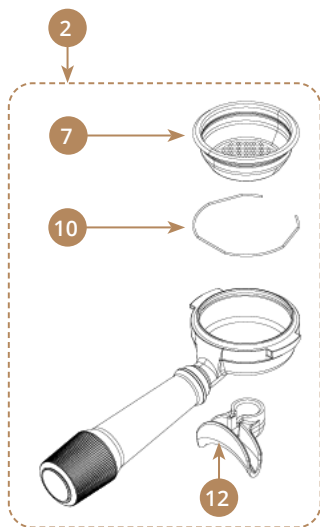

EXPLODED VIEWS - PORTAFILTER

EXPLODED VIEWS - PORTAFILTER

POS.	Part No.	Description
1	75001514	Portafilter_1cup_Black
1.1	75001514WH	Portafilter_1cup_White
2	75002514	Portafilter_2cup_Black
2.1	75002514WH	Portafilter_2cup_White
3	75001516OK	Portafilter_1cup_Wood_Oak
3.1	75001516WN	Portafilter_1cup_Wood_Walnut
4	75002516OK	Portafilter_2cup_Wood_Oak
4.1	75002516WN	Portafilter_2cup_Wood_Walnut
5	75003015	Portafilter_Bottomless_Black
6	75000031	Filter_1Cup 7
6.1	75000037	Filter_1Cup 6.5
6.2	75000059	Filter_1Cup 6
7	75000041	Filter_2Cup 14
8	75000049	Filter_2Cup 21
9	75000020	Filter_Blind_Metal
10	75000120	Filter_Spring
11	75000050	Spout_1Cup
12	75000060	Spout_2Cup
13	1104171	Espresso_Cleaning_Tablets