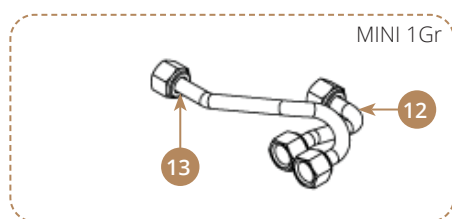

EXPLODED VIEWS - MANIFOLD SYSTEMS

EXPLODED VIEWS - MANIFOLD SYSTEMS

POS.	Part No.	Description
1	15200100	Water_Splitter_Cpt
2*	60000201	Solenoid_Valve_2W_Base_230V
3	65000010	Non_Return_Valve
4	30100010	Nut_G1I4
5	65000021	Expansion_Valve
6	15000313	Tap_Drainage_2Way_G14F-T6
7	30000510	Fitting_G1I4MxG1I4M
8	60100045	Flowmeter_Complete
9	60102040	Flowmeter_Lid
10	60102010	Flowmeter_Catspaw
11	60102020	O-ring_Flowmeter
12	35040110	Tube_Flowmeter_Outlet_MN1/2
13	35040107	Tube_Manifold_MN1
14	35040108	Tube_Manifold_MN2
15	35110050	Tube_Flowmeter_Outlet_2/3GR
16	35110462	Tube_Manifold_2GR
17	35170463	Tube_Manifold_3GR
18	150494	Silicone_Tube_4*9
19	35021000	Silicone_Tube_4*7

*TSB#398: EV 60000202 no longer available. New part fully compatible.