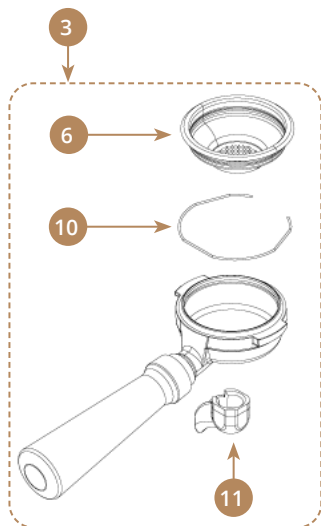

EXPLODED VIEWS - PORTAFILTER

EXPLODED VIEWS - PORTAFILTER

POS.	Part No.	Description
1	75001514	Portafilter_1cup_Black
1.1	75001514WH	Portafilter_1cup_White
2	75002514	Portafilter_2cup_Black
2.1	75002514WH	Portafilter_2cup_White
3	75001516OK	Portafilter_1cup_Wood_Oak
3.1	75001516WN	Portafilter_1cup_Wood_Walnut
4	75002516OK	Portafilter_2cup_Wood_Oak
4.1	75002516WN	Portafilter_2cup_Wood_Walnut
5	75003015	Portafilter_Bottomless_Black
6	75000031	Filter_1Cup 7
6.1	75000037	Filter_1Cup 6.5
6.2	75000059	Filter_1Cup 6
7	75000041	Filter_2Cup 14
8	75000049	Filter_2Cup 21
9	75000020	Filter_Blind_Metal
10	75000120	Filter_Spring
11	75000050	Spout_1Cup
12	75000060	Spout_2Cup
13	1104171	Espresso_Cleaning_Tablets