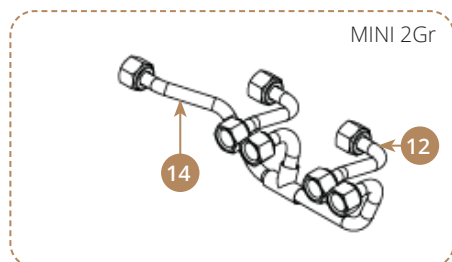

EXPLODED VIEWS - MANIFOLD SYSTEMS

EXPLODED VIEWS - MANIFOLD SYSTEMS

POS.	Part No.	Description
1	15200100	Water_Splitter_Cpt
2*	60000201	Solenoid_Valve_2W_Base_230V
3	65000010	Non_Return_Valve
4	30100010	Nut_G1I4
5	65000021	Expansion_Valve
6	15000313	Tap_Drainage_2Way_G14F-T6
7	30000510	Fitting_G1I4MxG1I4M
8	60100045	Flowmeter_Complete
9	60102040	Flowmeter_Lid
10	60102010	Flowmeter_Catspaw
11	60102020	O-ring_Flowmeter
12	35040110	Tube_Flowmeter_Outlet_MN1/2
13	35040107	Tube_Manifold_MN1
14	35040108	Tube_Manifold_MN2
15	35110050	Tube_Flowmeter_Outlet_2/3GR
16	35110462	Tube_Manifold_2GR
17	35170463	Tube_Manifold_3GR
18	150494	Silicone_Tube_4*9
19	35021000	Silicone_Tube_4*7

*TSB#398: EV 60000202 no longer available. New part fully compatible.