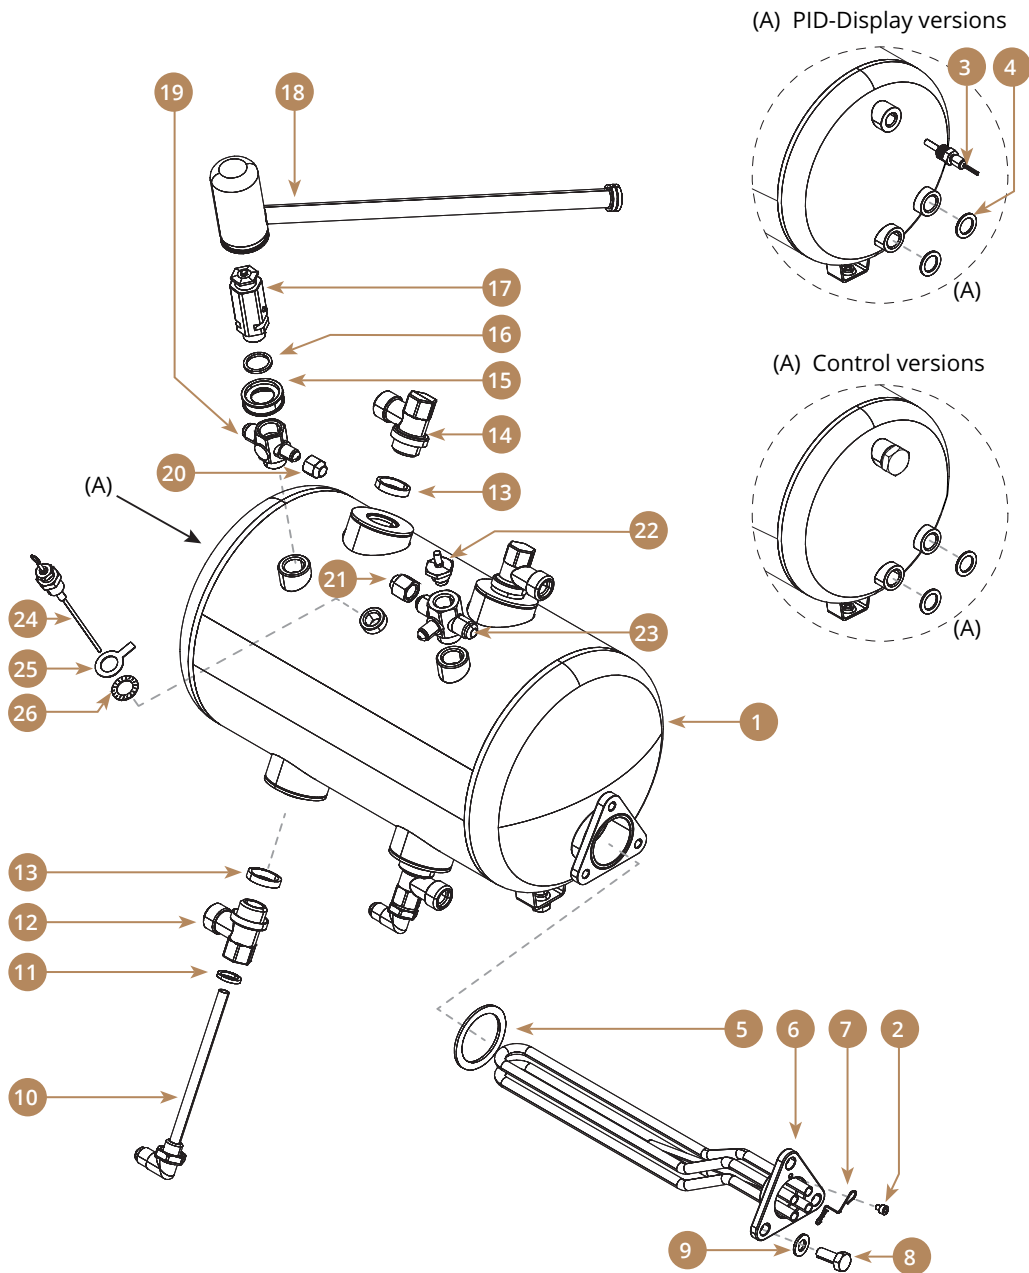

EXPLODED VIEWS - STEAM BOILER

· EX 2Gr

EXPLODED VIEWS - STEAM BOILER

· EX 2Gr

POS.	Part No.	Description
1	15100020	Boiler_Maxi_2GR_4H
1.1	15100020GP	Boiler_Maxi_2GR_4H <i>(US Only)</i>
2	---	Screw_Allen_M4x5_DIN912_A2
3	60100076	Temperature_Probe
4	50010050	Gasket_Water_Inlet
5	50010030	Gasket_Element
6	38027000F	Element_3050W
6.1	38045000F	Element_4500W
7	1364062	EGO Clip
8	---	Screw_Hex_M8x20
9	---	Flat_Washer_M8
10	30000220	Fitting_Injector_H.Exchange_114
11	50010020	Gasket_G114
12	30000210	Fitting_Elbow_G112MxG112MxG114F_H.Exchange
13	50010010	Gasket_G112
14	30000200	Fitting_Elbow_G112MxG112M_H.Exchange
15	1364084	Safety_Hold_Washer
16	50010080	Gasket_318
17	65000115	Safety_Valve
17.1	65000116	Safety_Valve <i>(US Only)</i>
18	1560003	Safety_Valve_Protector
19	30000100	Fitting_2W_318M_118Mx114M
20	30000315	Plug_1/8F
21	30000310	Plug_1/4F
22	65000210	Vacuum_Valve
23	30000110	Fitting_3W_318M_118Mx2*114M
24	60100040	Water_Level_Probe
25	25000003	Washer_Ground_Level_Probe
26	25679812	Washer_Serrated_Lock