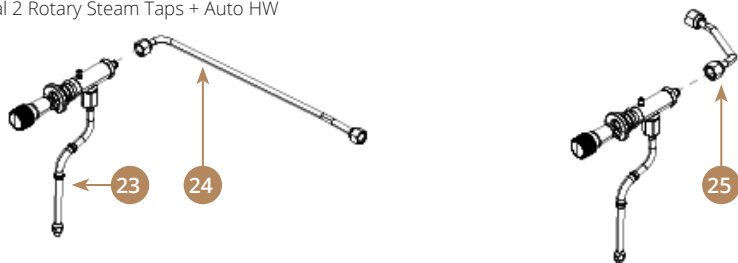

# EXPLODED VIEWS - HYDRAULIC PARTS

· EX 2Gr

Optional 2 Rotary Steam Taps + Auto HW

[EX3 Only]. Optional 2 Lever Steam Taps + Auto HW

## EXPLODED VIEWS - HYDRAULIC PARTS

· EX 2Gr

POS.	Part No.	Description
1	go to	Rotary_Water_Tap
2	35110008	Tube_Tap_Water_Rotary_LH_2GR
3	35110016	Tube_Boiler_Inlet_2/3GR
4	go to	Boiler_2Gr
5	35110117	Tube_Pressure_Switch_2GR
6	35110111	Tube_Tap_Steam_Rotary_RH_2GR
6.1	35110111GP	Tube_Tap_Steam_Rotary_RH_2GR <i>(US Only)</i>
7	go to	Rotary_Steam_Tap
8	15200100	Water_Splitter
9	go to	Manifold System
10	go to	Motor_Pump_Crem_230V
11	70001012	Drain_Cup
12	go to	Brewing_Group_Espresso
13	35110004	Tube_Group_Inlet_LH_2/3GR
13.1	35110004TA	Tube_Group_Inlet_LH_2/3GR_TA
14	35110020	Tube_Group_Outlet_LH_2/3GR
14.1	35110020TA	Tube_Group_Outlet_LH_2/3GR_TA
15	35110001	Tube_Group_Inlet_RH_2GR
15.1	35110001TA	Tube_Group_Inlet_RH_2GR_TA
16	35110021	Tube_Group_Outlet_RH_2GR
16.1	35110021TA	Tube_Group_Outlet_RH_2GR_TA
17	60000066	Manometer_D60_16Bar
18	60000050	Double_Manometer_D60_16-2.5Bar
19	60000065	Manometer_D60_2.5Bar
20	35110530	Tube_Manometer
20.1	35110530GP	Tube_Manometer <i>(US Only)</i>
21	go to	Automatic_Hot_Water_Tap
22	35110007	Tube_Tap_Water_Auto_MID_2/3GR
23	35110110	Tube_Tap_Steam_Rotary_LH_2/3GR
23.1	35110110GP	Tube_Tap_Steam_Rotary_LH_2GR <i>(US Only)</i>
24	go to	Lever_Steam_Tap
25	35110092	Tube_Tap_Steam_Lever_LH_2/3GR
26	35110093	Tube_Tap_Steam_Lever_RH_2GR
27	35900010	Drain_Tube

# EXPLODED VIEWS - HYDRAULIC PARTS

· EX3 3Gr

Optional 2 Rotary Steam Taps + Auto HW