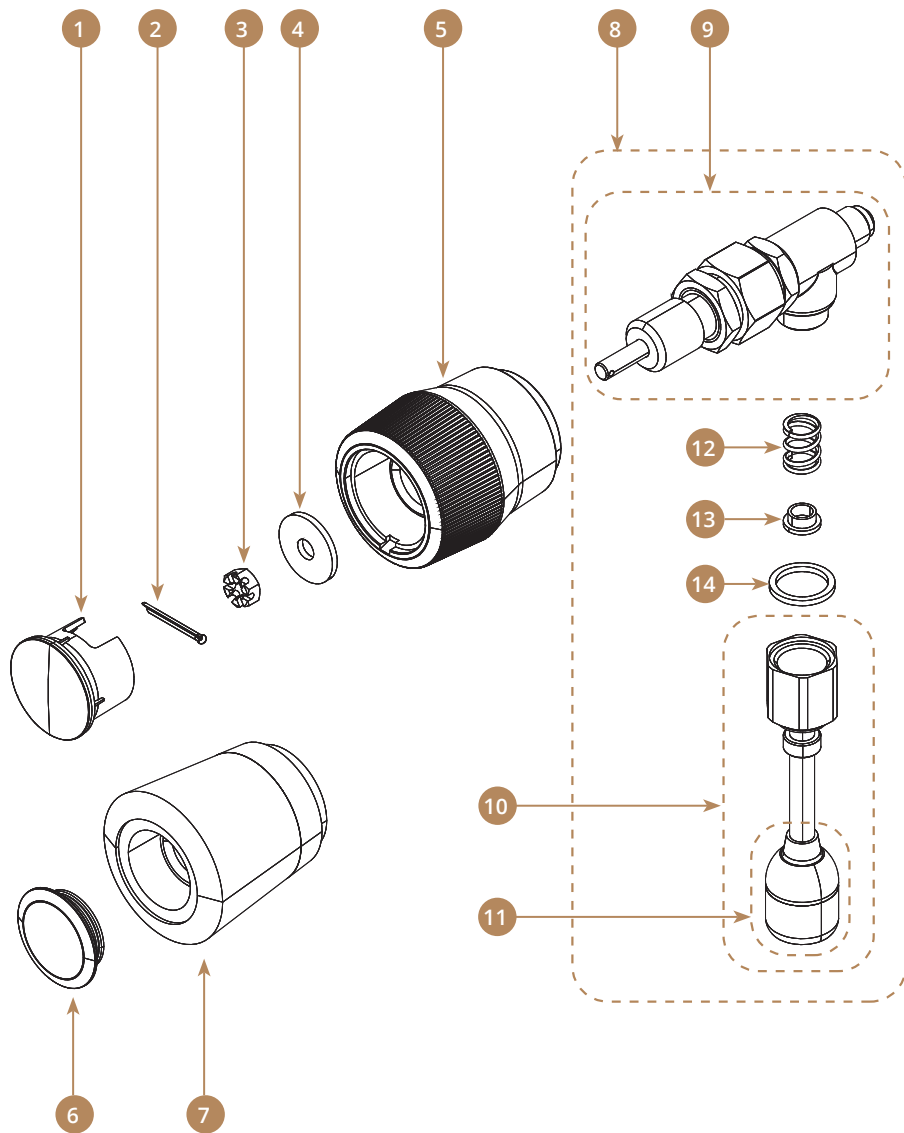

EXPLODED VIEWS - ROTARY HOT WATER TAP

EXPLODED VIEWS - ROTARY HOT WATER TAP

POS.	Part No.	Description
1	40000002	Rotary_Knob_Cover
2	30370110	Pin_Knob_Water_Steam
3	25097960	Nut_Slotted_M6
4	25012521	Washer_M6
5	40000011BK	Rotary_Tap_Knob_Black
5.1	40000011WH	Rotary_Tap_Knob_White
6	40000135	Rot_Tap_Wood_Knob_Plug_Cpt
7	40000130OK	Rotary_Tap_Wood_Cpt_Knob_Oak
7.1	40000130WN	Rotary_Tap_Wood_Cpt_Knob_Walnut
8	15000351	Water_Classic_Tap_V2
9	15000342	Classic_Tap_w/o_Wand_V2
10	30370080	Water_Pipe
11	30000050	Complete_Aerator_Spout_Wand_Tap
12	30370076	Spring_Steam_Water_Pipes
13	30370077	Shell_Spring_Pipe
14	50010080	Gasket_PTFE_G3I8M