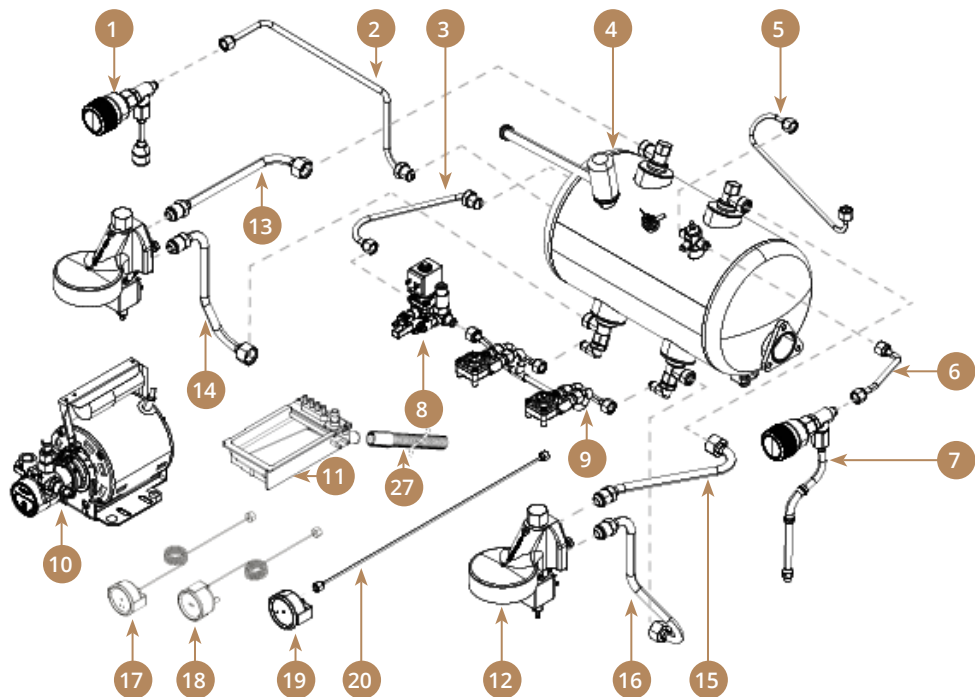

EXPLODED VIEWS - HYDRAULIC PARTS

· EX 2Gr