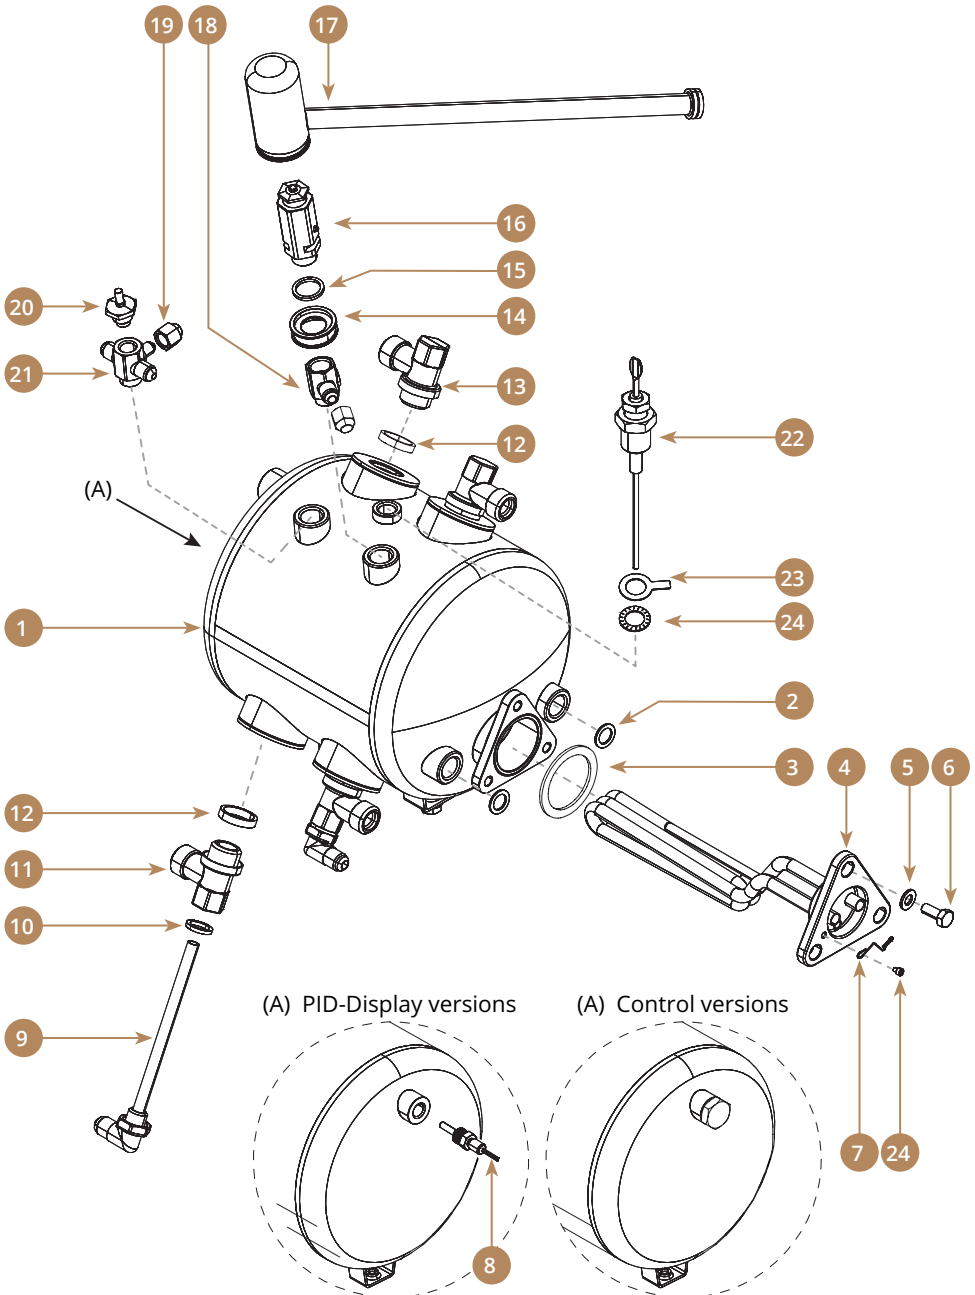

EXPLODED VIEWS - STEAM BOILER

· EX 1Gr Mini & 2Gr Mini

EXPLODED VIEWS - STEAM BOILER

· EX 1Gr Mini & 2Gr Mini

POS.	Part No.	Description
1	15100019	Boiler_Mini_2GR_6L_3H
1.1	15100014	Boiler_Mini_1GR_6L_3H
1.2	15100014GP	Boiler_Mini_1GR_6L_3H <i>(US Only)</i>
2	50010050	Gasket_Water_Inlet
3	50010030	Gasket_Element
4	38025001F	Element_2500W
4.1	38022000F	Element_2200W
5	---	Flat_Washer_M8
6	---	Screw_Hex_M8x20
7	1364062	EGO Clip
8	60100076	Temperature_Probe
9	30000220	Fitting_Inyector_H.Exchange_114
10	50010020	Gasket_G114
11	30000210	Fitting_Elbow_G112MxG112MxG114F_H.Exchange
12	50010010	Gasket_G112
13	30000200	Fitting_Elbow_G112MxG112M_H.Exchange
14	1364084	Safety_Hold_Washer
15	50010080	Gasket_318
16	65000115	Safety_Valve
16.1	65000116	Safety_Valve <i>(US Only)</i>
17	1560003	Safety_Valve_Protector
18	30000100	Fitting_2W_318M_118Mx114M
19	30000315	Plug_1/8F
20	65000210	Vacuum_Valve
21	30000110	Fitting_3W_318M_118Mx2*114M
22	60100040	Water_Level_Probe
23	25000003	Washer_Ground_Level_Probe
23	25679812	Washer_Serrated_Lock
24	---	Screw_Allen_M4x5_DIN912_A2