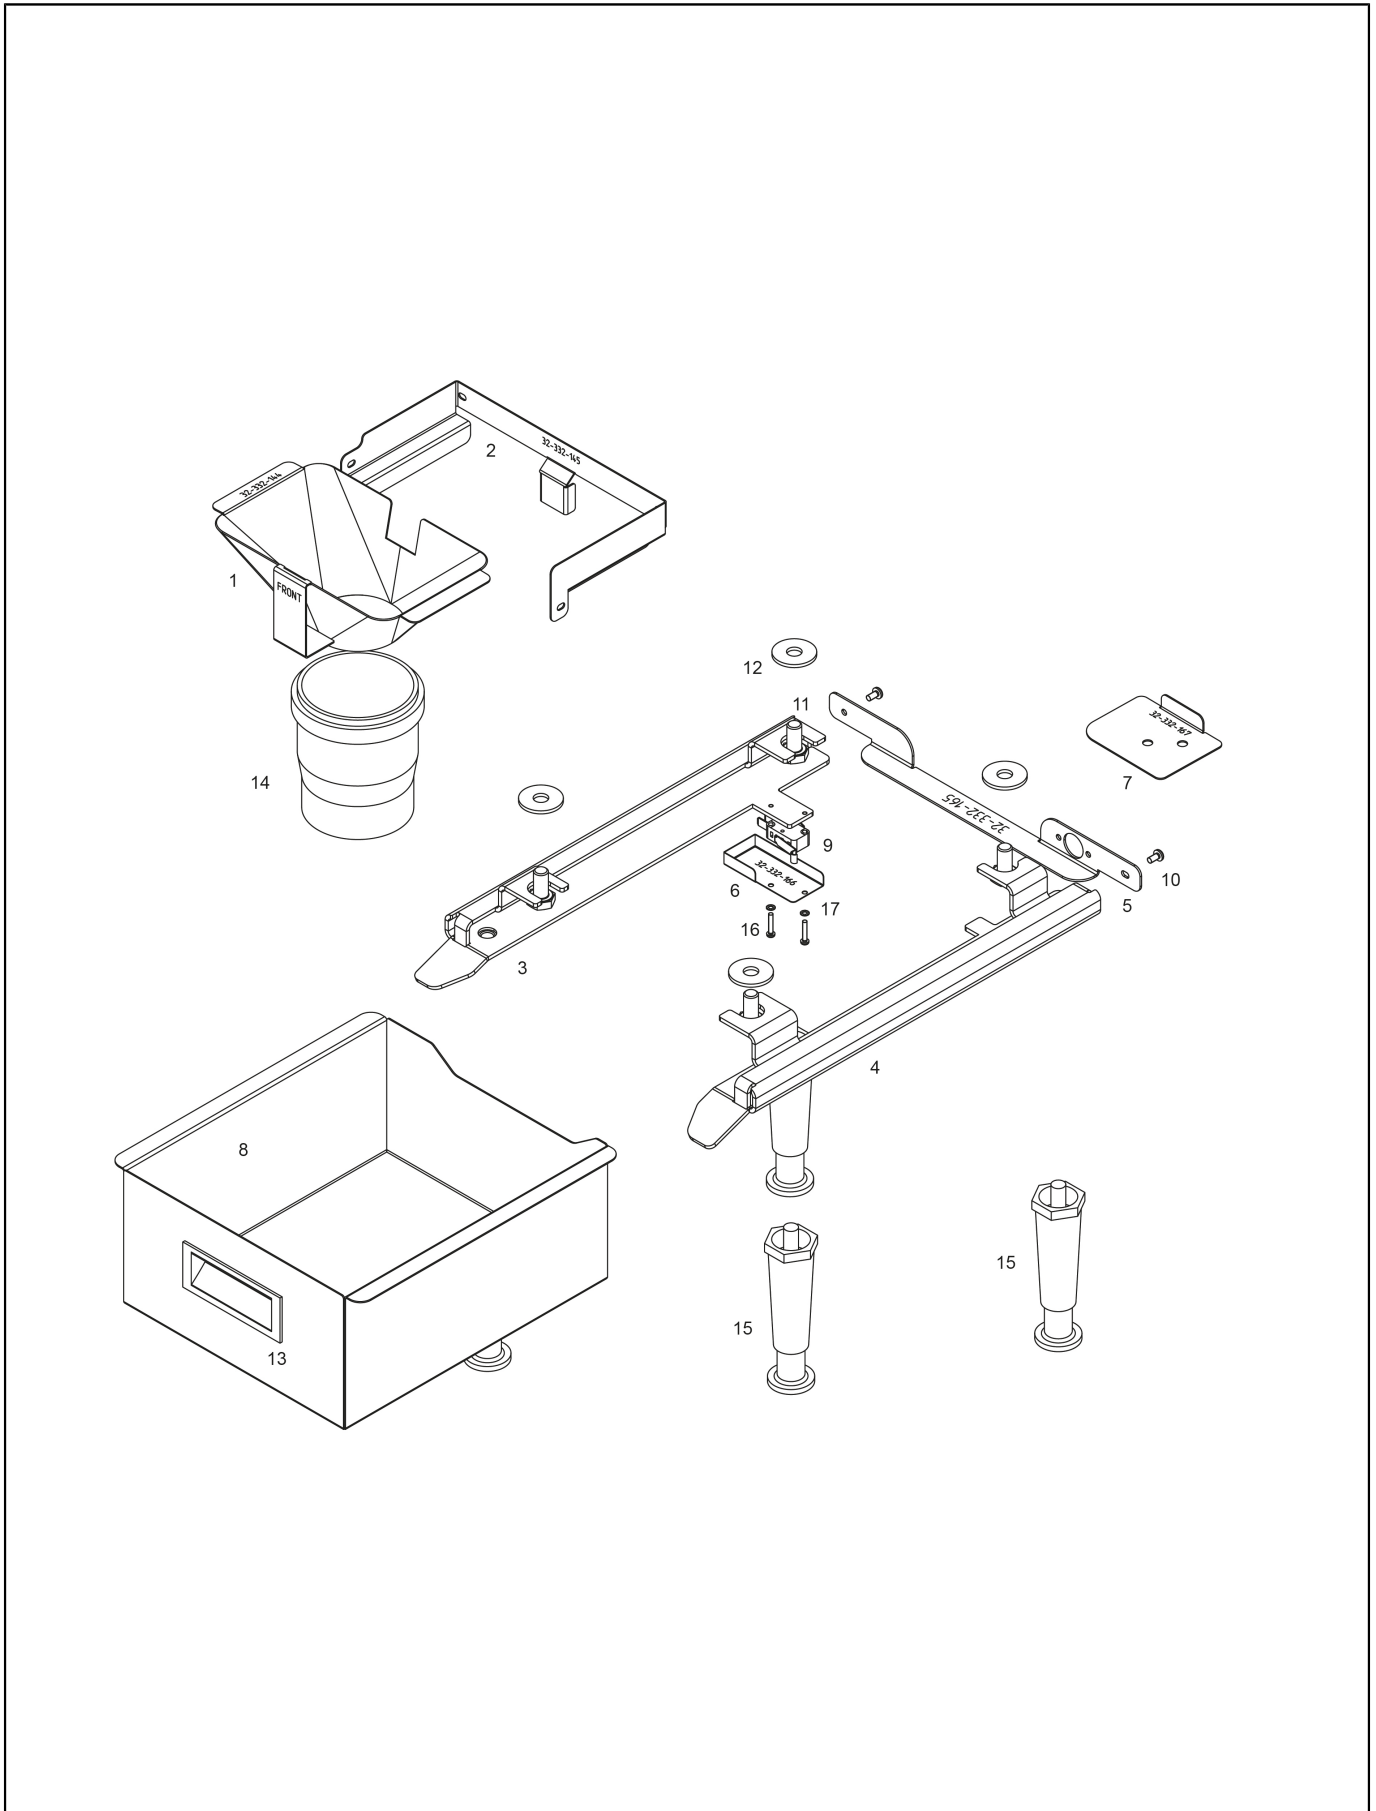

POS.	CODE	DESCRIPTION	REMARQUES
1	69200130	Raccordement Coude 6X6	
2	69200140	Connecteur Coude 6 X G1/8 Ppsu	
3	26220005	Ecrou Plat 3/8	
4	37431600	Rondelle Dentee Exterieur D16	
5	23000332	Raccordement Lance Eau Droite One As	
6	36220009	Note Sur L'Ecrou De Joint Teflon	
7	39110038	Ressort De Raccordement Robinet Vapeur	
8	36930016	Joint Raccordement Teflon Lance Vapeur	
9	10049014	Sortie Eau	
	36404022	Joint torique 6,4 X 1,9 R5A	
10	36301040	Joint Torique Filtre Brise-Jet	
11	25135019	Buse De Melange	
12	25135017	Vaporisateur Eau Piece Superieure	
13	69150018	Filtre Pompe A Air Nms	
14	23000277	Limiteur De Debit D. Raccord 3 Mm M5 X 6	
15	36404056	Joint Torique 3,68X1,78 Epdm 70Sh Nsf Teflon 2015	
16	34040158	Valve 3/2 24V 5,5W	
17	69200147	Connecteur Coude 4 X G1/8 Ppsu Petit	
18	32332077	Support Pompe A Air As	
19	37420300	Rondelle Elastique 3 X 0,8	
20	00001062	Vis A T&#234;te Cylindrique Relevee M3 X 6 Mm	
21	37420401	Rondelle Elastique Diam.4	
22	00100001.208	Vis M4X8 Tcei Inox	
23	37430400	Rondelle Dentee D4	
24	00001069	Vis Tcb Croisee Ph Inox M4X6	
25	34011038A	Pompe A Air 24Vdc/16	
26	34200358	COPRIPUNTALE D.4.8 L.13	
27	00054938	Mamelon Male Filete Avec Rondelle G 1/8 Et Joint	
28	00049209	Flexible Silicone D. 7,0 X 3,0 Mm	
29	32332038	Support Moteur As	
30	34010014	Moteur Codeur 24V As	
31	36990083	Roue D'Engrenage Avec Arbre	
32	37510600	Anneau Elastique D. 6	
33	37155012	Vis 4 X 14 Tcb Ph	
34	38120317	Support Roulement A Engrenages	
35	37420501	Rondelle Elastique Diam.5	
36	00000932	Vis A T&#234;te Creuse Hexagonale M5 X 12 Mm	
37	38120589	Sortie Protection Esthetique One As	
38	34070313	Glissiere Capteur As	
39	10110961	Cablage As