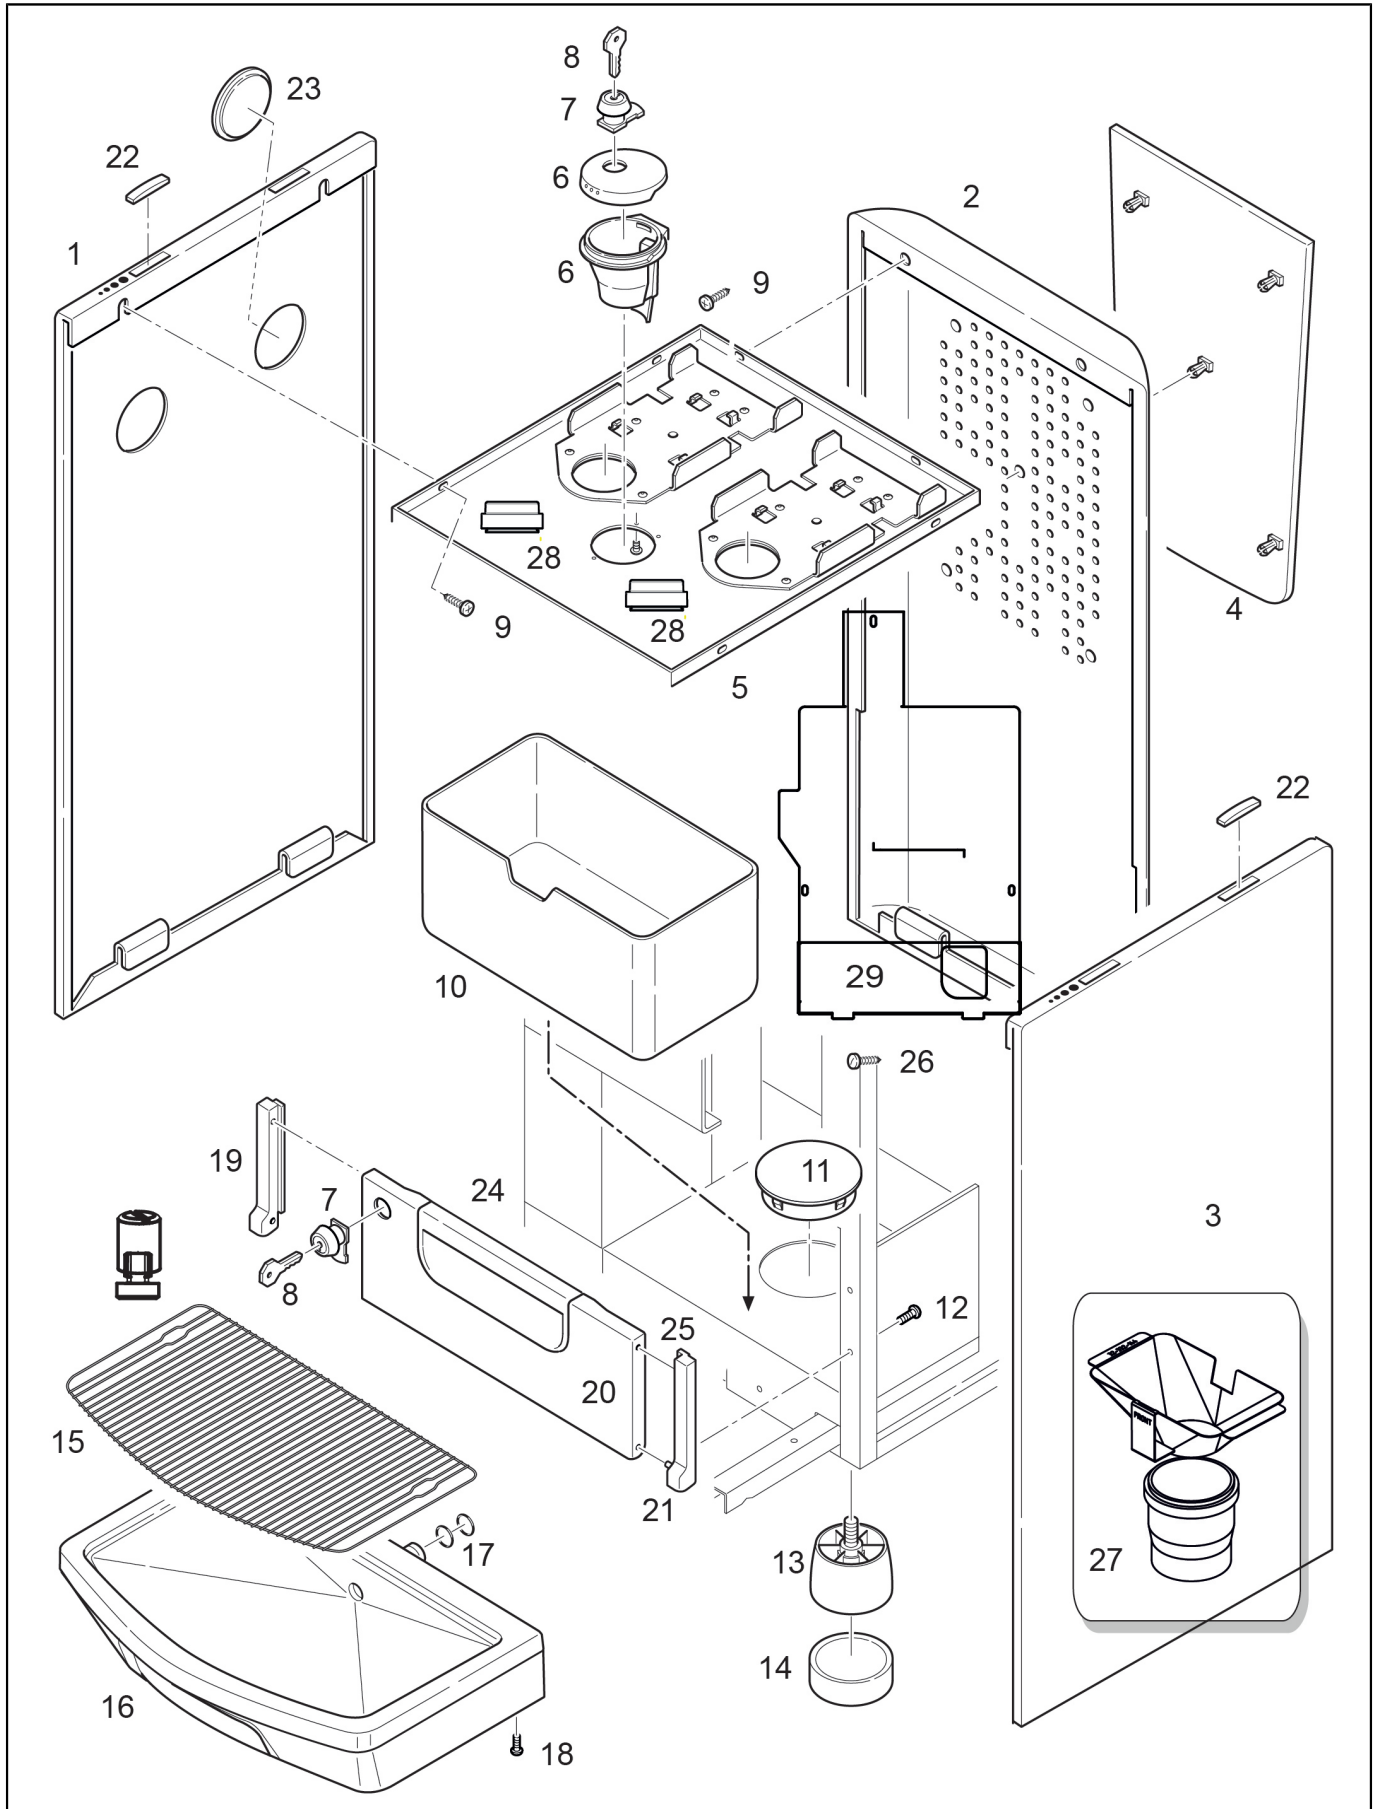

POS.	CODE	DESCRIPTION	REMARQUES
1	10701395	Kit Retrofit Caoutchouc	
	32332144	IMBUTO SCARICO FONDI CAFFE'ONE/2016-AI-	
2	32332145	SUPPORTO IMBUTO SCARICO FONDI CAFFE'ONE/2016-AI-	
3	32332163	SUPPORTO CASSETTO FONDI SX ONE/BYO-AI-	
4	32332164	SUPPORTO CASSETTO FONDI DX ONE/BYO-AI-	
5	32332165	SUPPORTO CAVO/TUBO CASSETTO FONDI ONE/BYO-AI-	
6	32332166	Couvercle Interrupteur De Securite	
7	32332167	COPERTURA DI SICUREZZA ELETTRICA ONE/BYO-AI-	
8	32332168	Tiroir Marc A Cafe Sous Machine One/Byo	
9	34100021	Microrupteur	
10	37030408	Vis M 4 X 8	
11	37041020	VITE M10X20 TE INOX U5739	
12	37410303	RONDELLA PIANA 10,5X30X2,5 FEZN	
13	38120054	Poignee Tiroir Marc A Cafe	
14	38910003	Tuyau Drainage Cafe 75X100Mm	
15	69000174	Pied Machine Haut	
16	00001065	Vis A T&#234;te Cylindrique Relevee M3 X 16 Mm	
17	00030494	Rondelle De Blocage M3