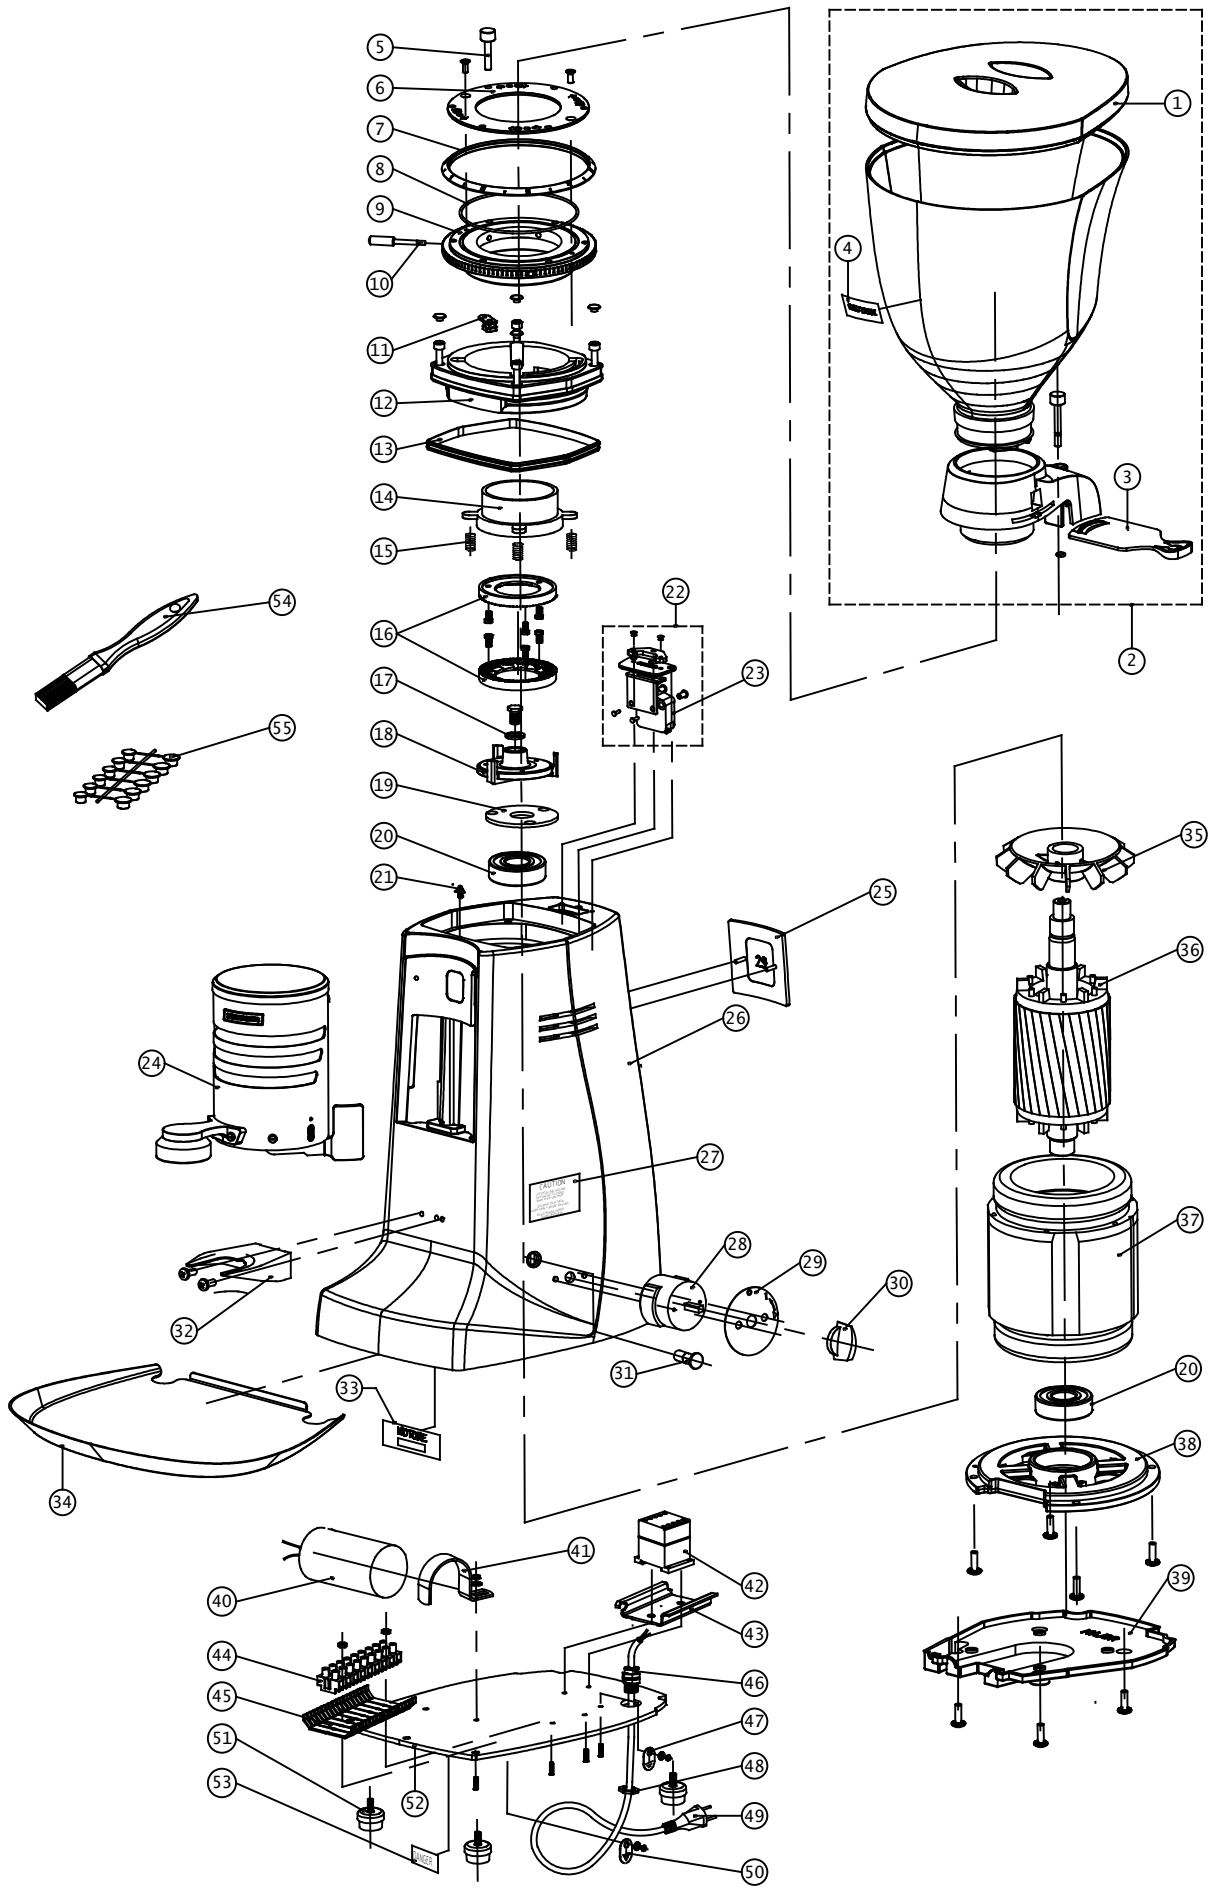

49L	CAVO ELETTRICO SUDAFRICA ELECTRIC CABLE SOUTH AFRICA CÂBLE ÉLECTRIQUE - AFRIQUE DU SUD	S000CAD21/QQQ	1	
49M	CAVO ELETTRICO GIAPPONE ELECTRIC CABLE JAPAN CABLE ÉLECTRIQUE JAPAN	S000CAD24/QQQ	0	
49N	CAVO ELETTRICO TRIFASE 400/V THREE PHASE ELECTRIC CABLE CABLE ÉLECTRIQUE TRIPHASÉ 380-400V	S000CAD03/DQQ	1	
50	TARGA MORSETTO EQUIPOTENZIALE ESTERNO EXTERNAL UNIPOTENTIAL CLAMP PLATE PALQUE BORNE EQUIPOTENTIELLE EXTERNE	S000TAA19/QQQ	1	VERSIONI CE CE VERSIONS VERSIONS CE
51	PIEDINO COMPLETO SUPPORT LEG PIED COMPLET	S00SPIA01/QQQ	4	
52	PIASTRA DI BASE MAJOR V AUTOMATICO AUTOMATIC MAJOR V BOTTOM PLATE PLAQUE FONTE DESSOUS MAJOR V AUTOMATIQUE	SMJ0PIV01/QQQ	1	
53	ETICHETTA DANGER DOSER LABEL: DANGER ETIQUETTE DANGER	S000ETA14/BQQ	1	VERSIONI/VERSIONS/VERSIONS 100V/50-60HZ 110V/60HZ 220V/60HZ
54	PENNELLO DI PULIZIA CLEANING BRUSH PENEAU	S000PEN01/QQQ	1	
55	KIT TAPPI GHIERA REGOLAZIONE MACINATURA KIT OF CAPS FOR GRINDING ADJUSTMENT DISK KIT DE CAPS POUR COURONNE REGLAGE MOUTU	S00SCAP01/QQQ	1	VERSIONI ETL ETL VERSIONS VERSIONS ETL