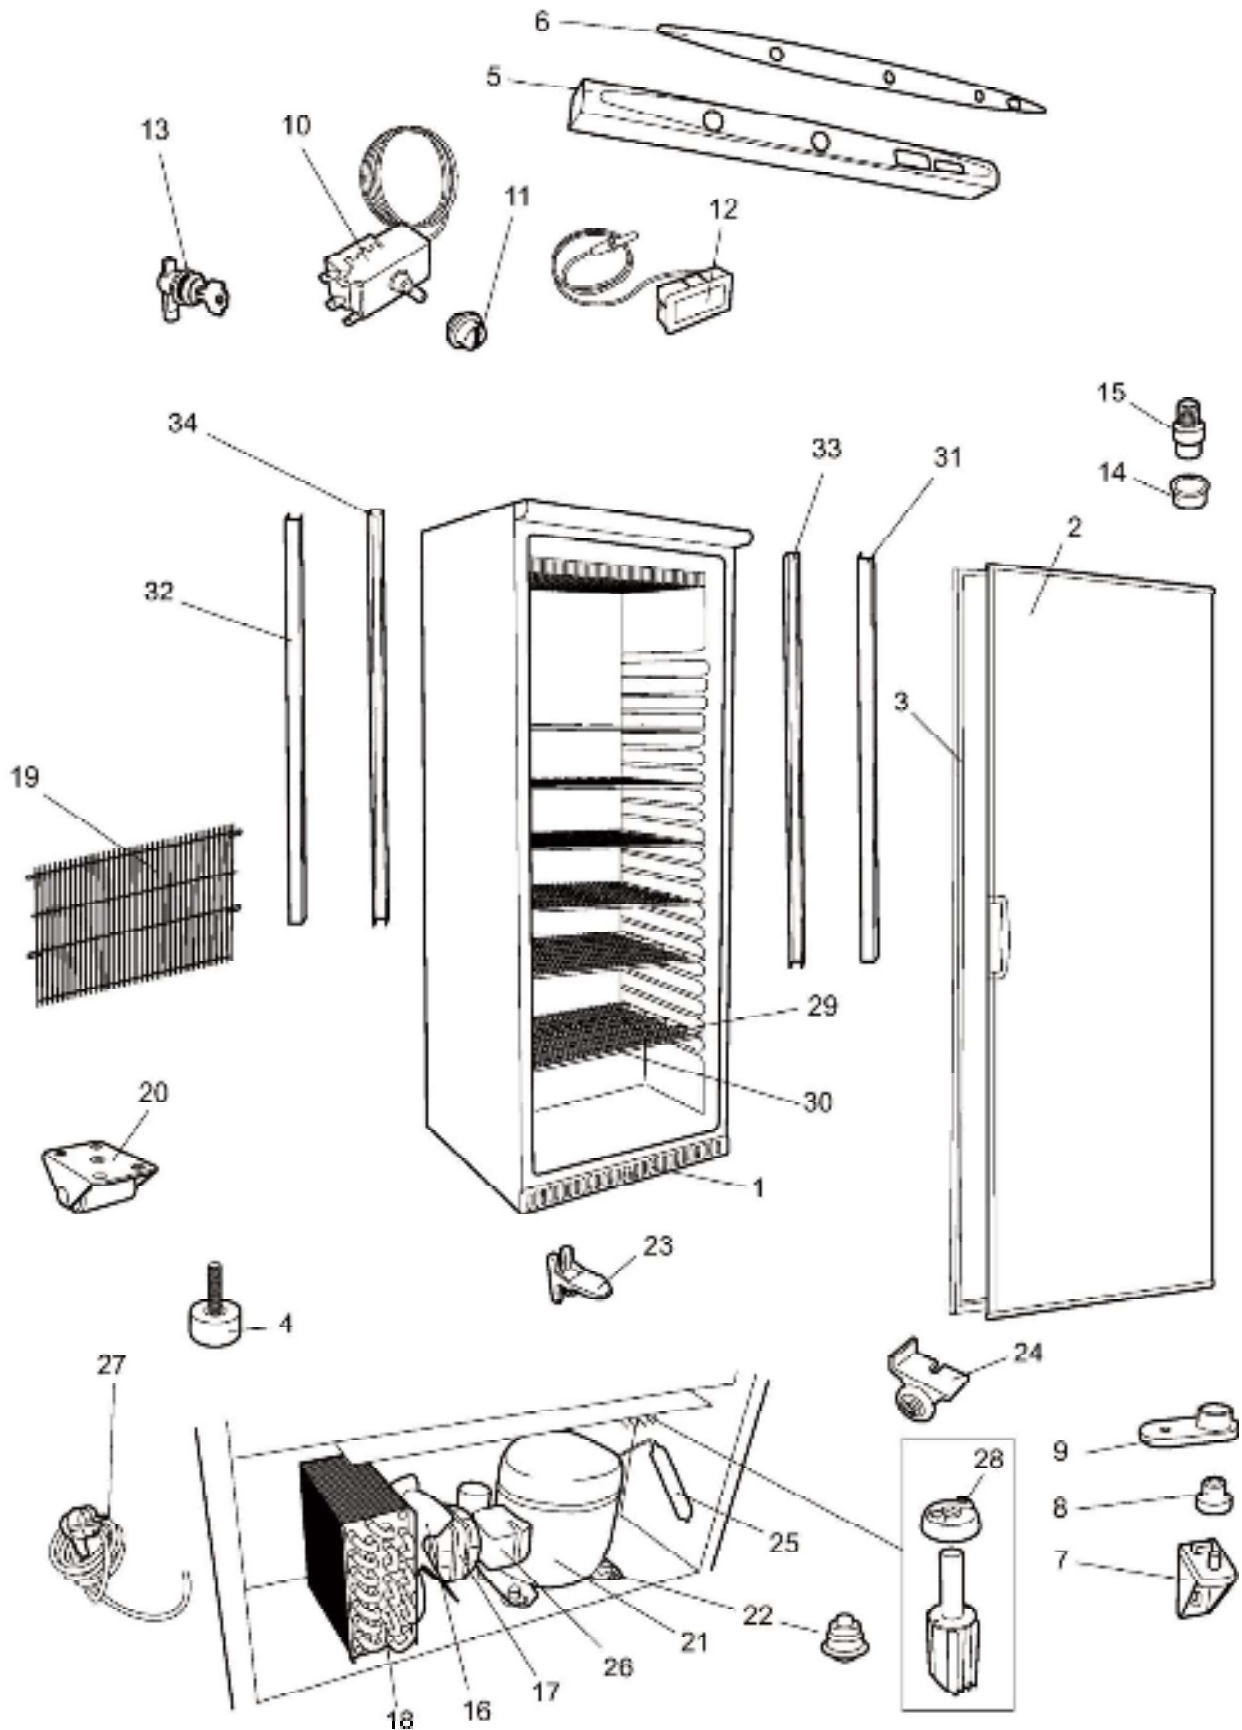

**KIC N 60 PA R404A!!!!
(COD. EBA290566)**

Upright cabinet freezer

Spare parts list

Ref.	Description	Code
1	FRONT GRID BEV60 WHITE	1722438
2	DOOR KIC60 WHITE	8957930
3	WHITE GASKET 737X1699 KIC60	4612139
4	LEVELING FOOT M8X51 BEV	1721695
5	WHITE FRONT TOP BEV60	1721434
6	SILK SCREENED FRONT TOP INSERT	1721509
7	RIGHT LOWER HINGE BEV BLACK	5622077
8	LOWER HINGE SPACER KIC	5601069
9	HINGE BUSH CHEF R10 NATURAL	1721540
10	THERMOSTAT 077B -1118 DANFOSS	1101029
11	THERMOSTAT KNOB BEV BLACK	1721415
12	DIGITAL THERMOMETER LCD 48X28.5	1188017
13	LOCK GIUSSANI	5601083
14	LOWER HINGE BUSH D.19	1522302
15	UPPER HINGE PIVOT M12X1.75 BEV	5601102
16	FAN 200X23° ALUMINUM	4022029
17	MOTOR-FAN 5W 220/240 50/60HZ	4121049
18	PACK CONDENSER 32T	4112041
19	REAR GRID	0621205
20	UNI-DIRECTIONAL ROLLER D.23	5591003
21	COMP.MP12FB 220/240-50 CSIR R404A	4106035
22	SHOCK COMPRESSOR	8997655F
23	ROLLER HOLDER BRACKET BEV BLACK	5691011
24	RIGHT DOOR ROLLER PAINT BLACK	5691013
25	FILTER XH9 GR15	3141033
26	ACC.SET MP12FB 220/240-50 CSIR	1147262
27	CABLE SUPPLY 3X1X2150	1021001
28	COMPENSATING VALVE	1185011
29	EVAPORATOR COVER MM600	1711980
30	EVAPORATOR KIC N60	4132062
31	RIGHT JAMB - CONFECTIONERY	8915533
32	LEFT JAMB - CONFECTIONERY	8915534
33	RIGHT REAR JAMB - CONFECTIONERY	8915535
34	LEFT REAR JAMB - CONFECTIONERY	8915536

Updated on
24/11/2016

KIC N 60 PA R404A!!! (COD. EBA290566)

Upright cabinet freezer

Spare parts drawing

Updated on
24/11/2016