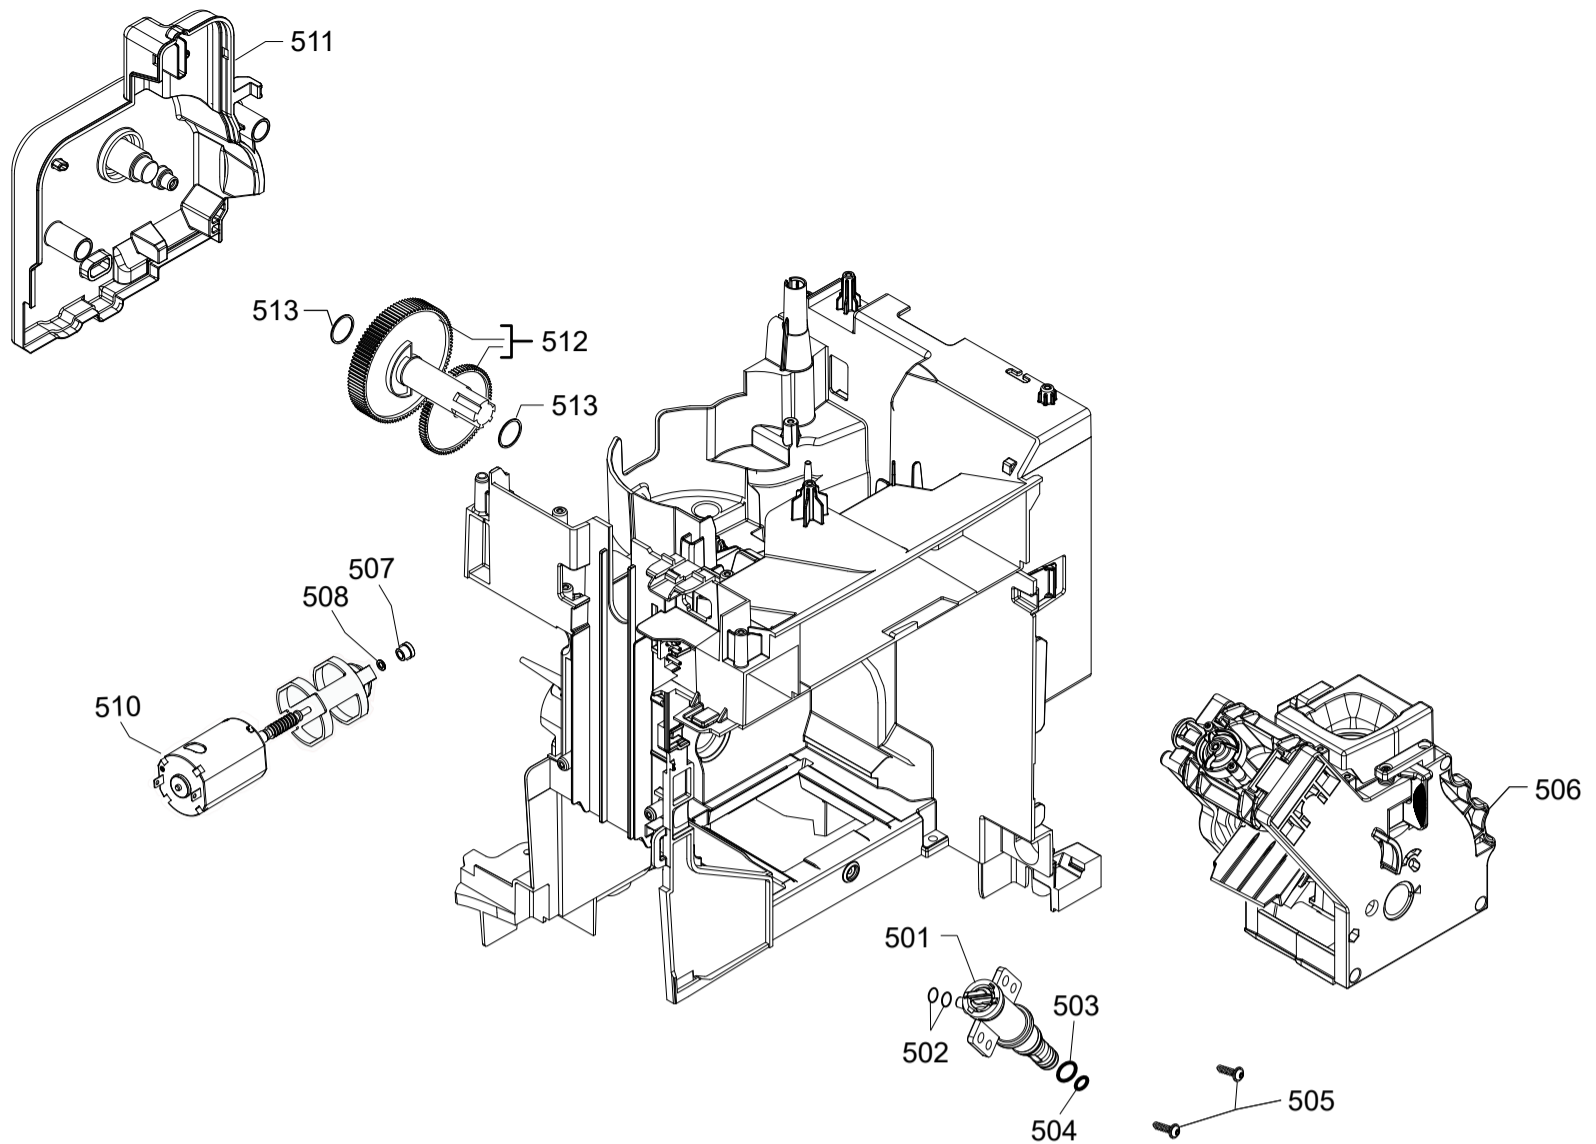

PHILIPS

EP2121/62
EP2124/62/72/92
EP2220/10/13/14
EP1224/03
EP2221/43
EP3221/43

Cod. 882872962210
Cod. 882873262210 - 72210 - 92210
Cod. 882871110050 - 13570 - 14860
Cod. 882870603570
Cod. 882871243570
Cod. 882871543570

POS	12NC	DESCRIPTION	NOTE	POS	12NC	DESCRIPTION	NOTE
501	421945045521	PIN FOR BOILER OMN ASSY V3					
502	996530013564	OR 2015 IN SILICONE PTFE/FDA					
503	421945039071	OR ORM 0090-20 RED MG8037R70P					
504	996530059419	OR ORM 0050-20 IN SILICONE					
505	421945042091	SCREW TCBR TORX 10 3,5X12 PLAST.ZN-N JX					
506	421944093343	BLK/YLW BREW UNIT 8GR 5BAR V3 OMN					
	421945008142	BLK/YLW BREW UNIT 8GR 5BAR V2 OMN/CN					
		Only for EP2121/62, EP2124/62/72/92					
507	996530049898	SINTERED BUSH FOR MOTOR					
508	996530017424	WASHER BAKELIZZATE D=5,5					
510	996530002796	MOTOR FOR RATIOMOTOR P124 ASSY.	⚠				
	421945013971	MOTOR FOR RATIOMOTOR P124 ASSY TWN	⚠				
		Only for EP2220/14					
511	421945038051	BREW UNIT MOTOR COVER OMN/B JX	⚠				
	421945038791	BREW UNIT MOTOR COVER UL OMN/B JX	⚠				
		Only for EP2220/14					
512	996530009913	SPARES KIT GEARS FOR RATIOMOTOR V2					
513	421945041521	MYLAR WASHER FOR RATIOMOTOR JX					

PHILIPS

PHILIPS EP CMF SERIES