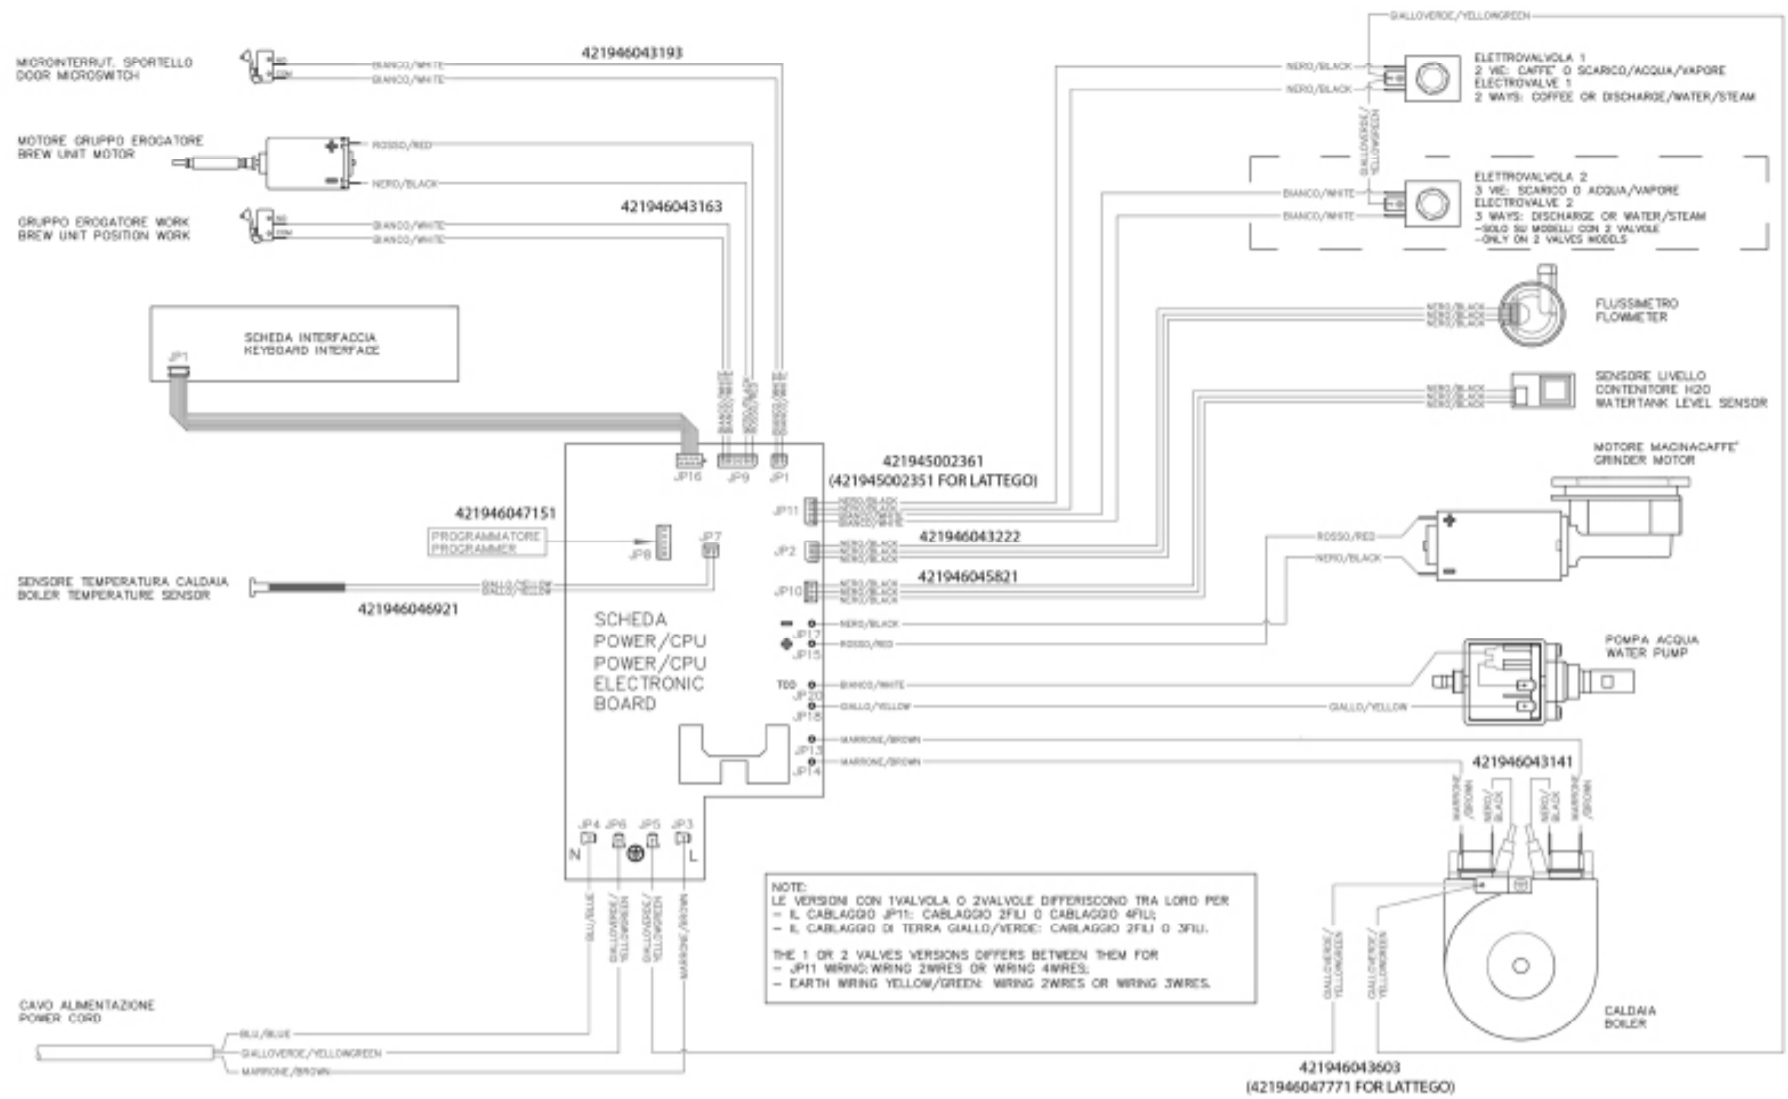

PHILIPS

EP2121/62
EP2124/62/72/92
EP2220/10/13/14
EP1224/03
EP2221/43
EP3221/43

Cod. 882872962210
Cod. 882873262210 - 72210 - 92210
Cod. 882871110050 - 13570 - 14860
Cod. 882870603570
Cod. 882871243570
Cod. 882871543570

POS	12NC	DESCRIPTION	NOTE	POS	12NC	DESCRIPTION	NOTE
	421946045821	3POLES CONN. WATER LEV. CAP. OMN UL					
	421946043222	3POLES CONN. FLOWMETER OMN UL					
	421946043141	1 WIRE CABLE BLACK BOILER OMN					
	421946043163	MICRO+MOTOR BREWUN. V2 OMN UL ASSY.					
	421946043193	CONN.MICROSW.DOOR V3 OMN UL ASSY.					
	421946043603	2 WIRES CABLE BOILER/VALVE EARTH OMN V3					
	421945002361	4P.CONN.1ELECTROV. OMN UL ASSY					
	421946047771	3WIRES CABLE BOILER/VAL./VAL. EARTH OMN					
	421945002351	4P.CONN.2ELECTROV. OMN UL ASSY					
	421946046921	TEMPERATURE SENSOR NTC OMN					
	421946047151	WIRING SERPROG OMN PROGRAMMER ASSY.					

PHILIPS

PHILIPS EP CMF SERIES