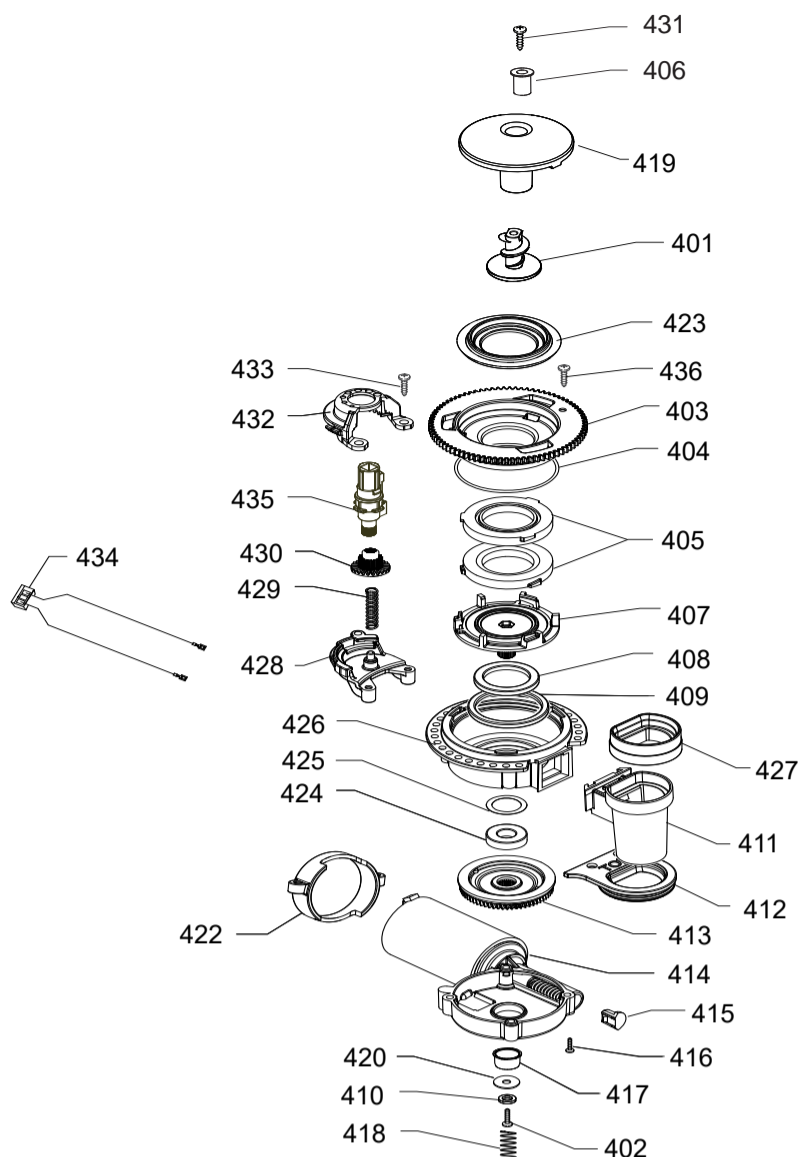

PHILIPS

EP2121/62
EP2124/62/72/92
EP2220/10/13/14
EP1224/03
EP2221/43
EP3221/43

Cod. 882872962210
Cod. 882873262210 - 72210 - 92210
Cod. 882871110050 - 13570 - 14860
Cod. 882870603570
Cod. 882871243570
Cod. 882871543570

POS	12NC	DESCRIPTION	NOTE	POS	12NC	DESCRIPTION	NOTE
401	421944032693	GRIVORY INCREASE SCREW GRINDER V3					
402	996530012928	SCREW TCB TORX 20 M4X30 ZN-B					
403	421941094152	BLK COF.GRINDER UPPER GRINDER SUPPORT V2					
404	996530013577	NBR FDA OR METRIC 0530-15					
405	996530016342	BAKED CLAY GRINDER 48X28					
406	421945000721 421945041871	BLK.BUSH BEAN CONT.FINGER PROTEC BRASS BUSH BEAN CONT.FINGER PROTEC.FTR/B JX					
		Only for EP2121/62, EP2124/62/72/92					
407	996530017952	LOWER GRINDER SUPPORT COFFEEGRINDER					
408	996530011183	AXIAL BEARING EKKO 342.35252					
409	996530013597	FELT RING 45,4X39,4X4					
410	996530012341	GALV.WASHER UNI 8842 A4					
411	421941230122	BLK GROUND COFF.OUTLET CONV. V2 ASSY.					
412	421945043611	GRY GROUND COF.CONT.LOW.SEAL /SR STLR JX					
413	421945006091	GRY GEAR SX Z=38 FOR GRINDER MOTION					
414	421944049151 421944084071	MOTOR COFFEEGRINDER V3.2 230V ASSY. MOTOR COFFEEGRINDER V3.2 WZN 120V ASSY	⚠ ⚠				
		Only for EP2220/14					
415	996530018139	CAP FOR WORM SCREW MC/V3 CENTRING					
416	421945042281	SCREW TCB TORX 3,5X30 PLAST.ZN-B JX					
417	421941154362	INSULATOR BUSH V2 FOR GRINDER MOTOR					
418	421945041881	STEEL COF.GRINDER SUPPORT SPRING P124 JX					
419	421945040751	BLK GRINDER FINGER PROTECT.OMN JX					
420	996530012375	GALVAN.FLAT WASH.DI=4,3 DE=14 SP=1,5					
422	421945043201	BLK COFFEEGRINDER MOTOR SUPP.OMN/SR					
423	421945041631	COFFEE GRINDER SEAL P119 GRY 7035 JX					
424	996530011182	RADIAL BEARING 61900.2RS1					
425	996530012374	CRINKLE WASHER 21,8X15,8X0,2					
426	421941082802	BLK UPPER BODY WITH COFFEE GROUND OUT.V2					
427	421945041581	BLK GROUND COF.CONT.UPPER SEAL SMART1 JX					
428	996530001314	LOWER GEAR SUPPORT COFFEEGRINDER P124					
429	996530001308	GRINDER REGULATION SPRING P124					
430	996530001907	COFFEE GRINDING ADJUSTMENT GEAR P0049					
431	421940212391	SCREW TCB TORX 3,5X30 PLAST.ZN-B					
432	996530001296	UPPER GEAR SUPPORT COFFEEGRINDER P124					
433	996530013165	SCREW TCB TORX 10 3,5X16 PLAST.ZN-B					
434	421945043011 421945043001	2POLES CONN.MICROSW.DOOR OMN UL ASSY JX CONN.MICROSW.DOOR OMN UL ASSY V3 JX					
		Only for EP3221/43, EP2220/13/14					
435	421944052341	BLW BEAN COFFEE GRINDER INSERT V2 SMR					
436	421940213291	SCREW TCB TORX 10 3X8 PLAST.ZN-B					
437	421944092371 421944092381	GEN.MOTOR COF.GRINDER OMN 230V ASSY GEN.MOTOR COF.GRINDER OMN 120V ASSY	⚠ ⚠				
		Only for EP2220/14					

PHILIPS

PHILIPS EP CMF SERIES