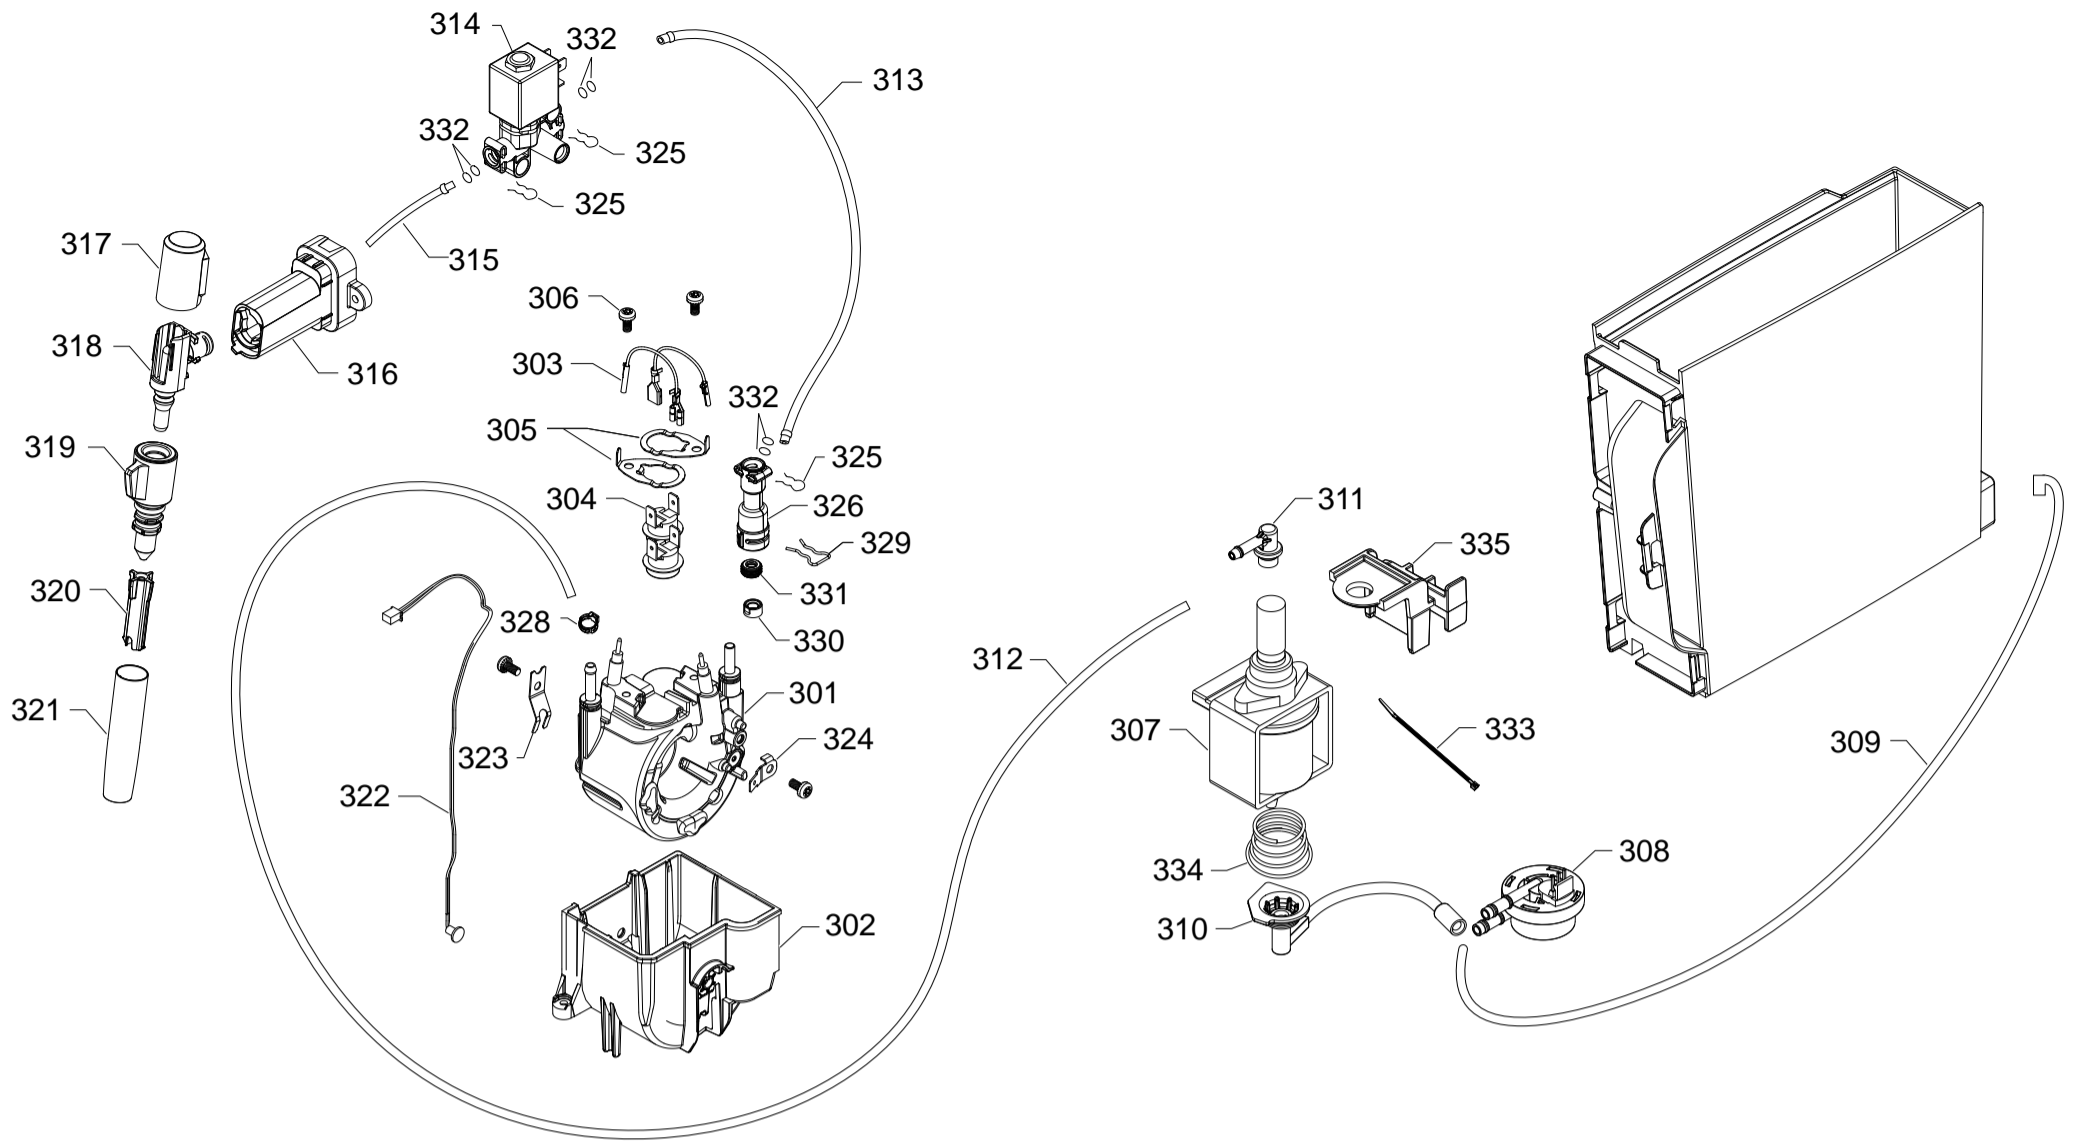

PHILIPS

EP2121/62
EP2124/62/72/92
EP2220/10/13/14
EP1224/03
EP2221/43
EP3221/43

Cod. 882872962210
Cod. 882873262210 - 72210 - 92210
Cod. 882871110050 - 13570 - 14860
Cod. 882870603570
Cod. 882871243570
Cod. 882871543570

POS	12NC	DESCRIPTION	NOTE	POS	12NC	DESCRIPTION	NOTE
301	421945008121	THERMOBLOCK 220V OMN/CN ASSY	⚠	314	421945052721	B EV OMN ASSY JX	⚠
	421944082941	THERMOBLOCK OMN ASSY	⚠		421944082931	EV OMN ASSY	⚠
		Only for EP3221/43, EP1224/03, EP2220/10/13, EP2221/43			421945052791	B EV ASSEMBLY-UL OMN JX	⚠
	421945003491	THERMOBLOCK 127V OMN ASSY	⚠			Only for EP2220/14	
302	421945052731	B THERMOBLOCK SUPP.OMN JX	⚠	315	421945053561	TEFLON TUBE 2X4 L=180 MM AS.JX	
	421944082951	THERMOBLOCK SUPP.OMN ASSY	⚠		421945042151	TEFLON TUBE 2X4 L=180 MM AS.CN JX	
		Only for EP2121/62, EP2124/62/72/92				Only for EP2121/62, EP2124/62/72/92	
303	421945042991	CABLE 1 WIRE BLK BOILER OMN UL JX	⚠	316	421945040891	BLK SUPP PANN. OMN/H JX	
	421945042971	CABLE 1 WIRE BLK BOILER OMN JX	⚠	317	421945040941	BLK COVER PANNARELLO OMN/H JX	
		Only for EP2121/62, EP2124/62/72/92		318	421944085371	BLK CONNECT.PANNARELLO OMN/H	
305	421945041811	FUSE CLAMP JX	⚠		421945007581	BLK CONNECT.PANN. CN OMN/H	
306	421945042111	SCREW TCB TORX 20 M4X8 AUTOFORMING ZN-B JX	⚠			Only for EP2121/62, EP2124/62/72/92	
307	421941305991	ULKA PUMP EP5FMGW 230V-50HZ	⚠	319	421944088531	BLK/SIL.STEAM TUBE HANDGRIP OMN/H	
	421945052671	B ULKA PUMP EP5/S GW 220V-60HZ JX	⚠	320	421944085391	BLK PANNARELLO INT.TUBE OMN/H	⚠
		Only for EP3221/43, EP1224/03, EP2220/13, EP2221/43			421945006611	BLK PANN.INT.TUBE OMN CN	⚠
	421945052681	B ULKA PUMP EP5FMGW 230V-50HZ JX	⚠			Only for EP2121/62, EP2124/62/72/92	
	421945052711	B ULKA PUMP EP5/S 120V-60HZ JX	⚠	321	421944086991	SS PANNARELLO COVER OMN/H	
308	421945052651	B TURBINE D=1,2 932-9521/B AS.JX		322	421945052891	B TEMPERATURE SENSOR NTC OMN JX	
	421940207701	TURBINE D=1,2 932-9521/B ASSY.			421946046921	TEMPERATURE SENSOR NTC OMN	
		Only for EP2121/62, EP2124/62/72/92				Only for EP2121/62, EP2124/62/72/92	
309	422224708411	FM INLET HOSE		323	422224002171	NTC CLAMP	
310	422224708391	FM OUTLET HOSE		324	421945041821	EARTH TERMINAL JX	
311	421944090252	BLACK 90°CONNECTOR PUMP OUTLET V2		325	421945041801	SS FORK FOR TUBE D.4 JX	
312	421945054021	PINK 5X8,9 SILICONE TUBE L=140 MM JX	⚠	326	422224777123	TB INLET CONNECTOR	
	421945042141	PINK 5X8,9 SILICONE TUBE L=140 MM CN JX	⚠	328	421940221091	OETIKER CLAMP D=9,5 16700004	
		Only for EP2121/62, EP2124/62/72/92		329	421945041831	FORK FOR D=8MM JX	
313	421945053551	TEFL.TUB.2X4 L=200MM+2BUSH 7/7 AS.JX	⚠	330	422224777092	TB SEAL SPACER	
	421945042121	TEFL.TUB.2X4 L=200MM+2BUSH 7/7 AS.CN JX	⚠	331	422224708381	THERMOBLOCK SEAL	
		Only for EP2121/62, EP2124/62/72/92		332	421945042101	OR 2015 IN SILICONE PTFE/FDA JX	
				333	421945042311	SELF LOCK STRIP W=2.6 L=200 JX	
				334	421945041841	PUMP SPRING JX	
				335	421945041591	PUMP RUBBER SUPPORT OMN JX	

PHILIPS

PHILIPS EP CMF SERIES