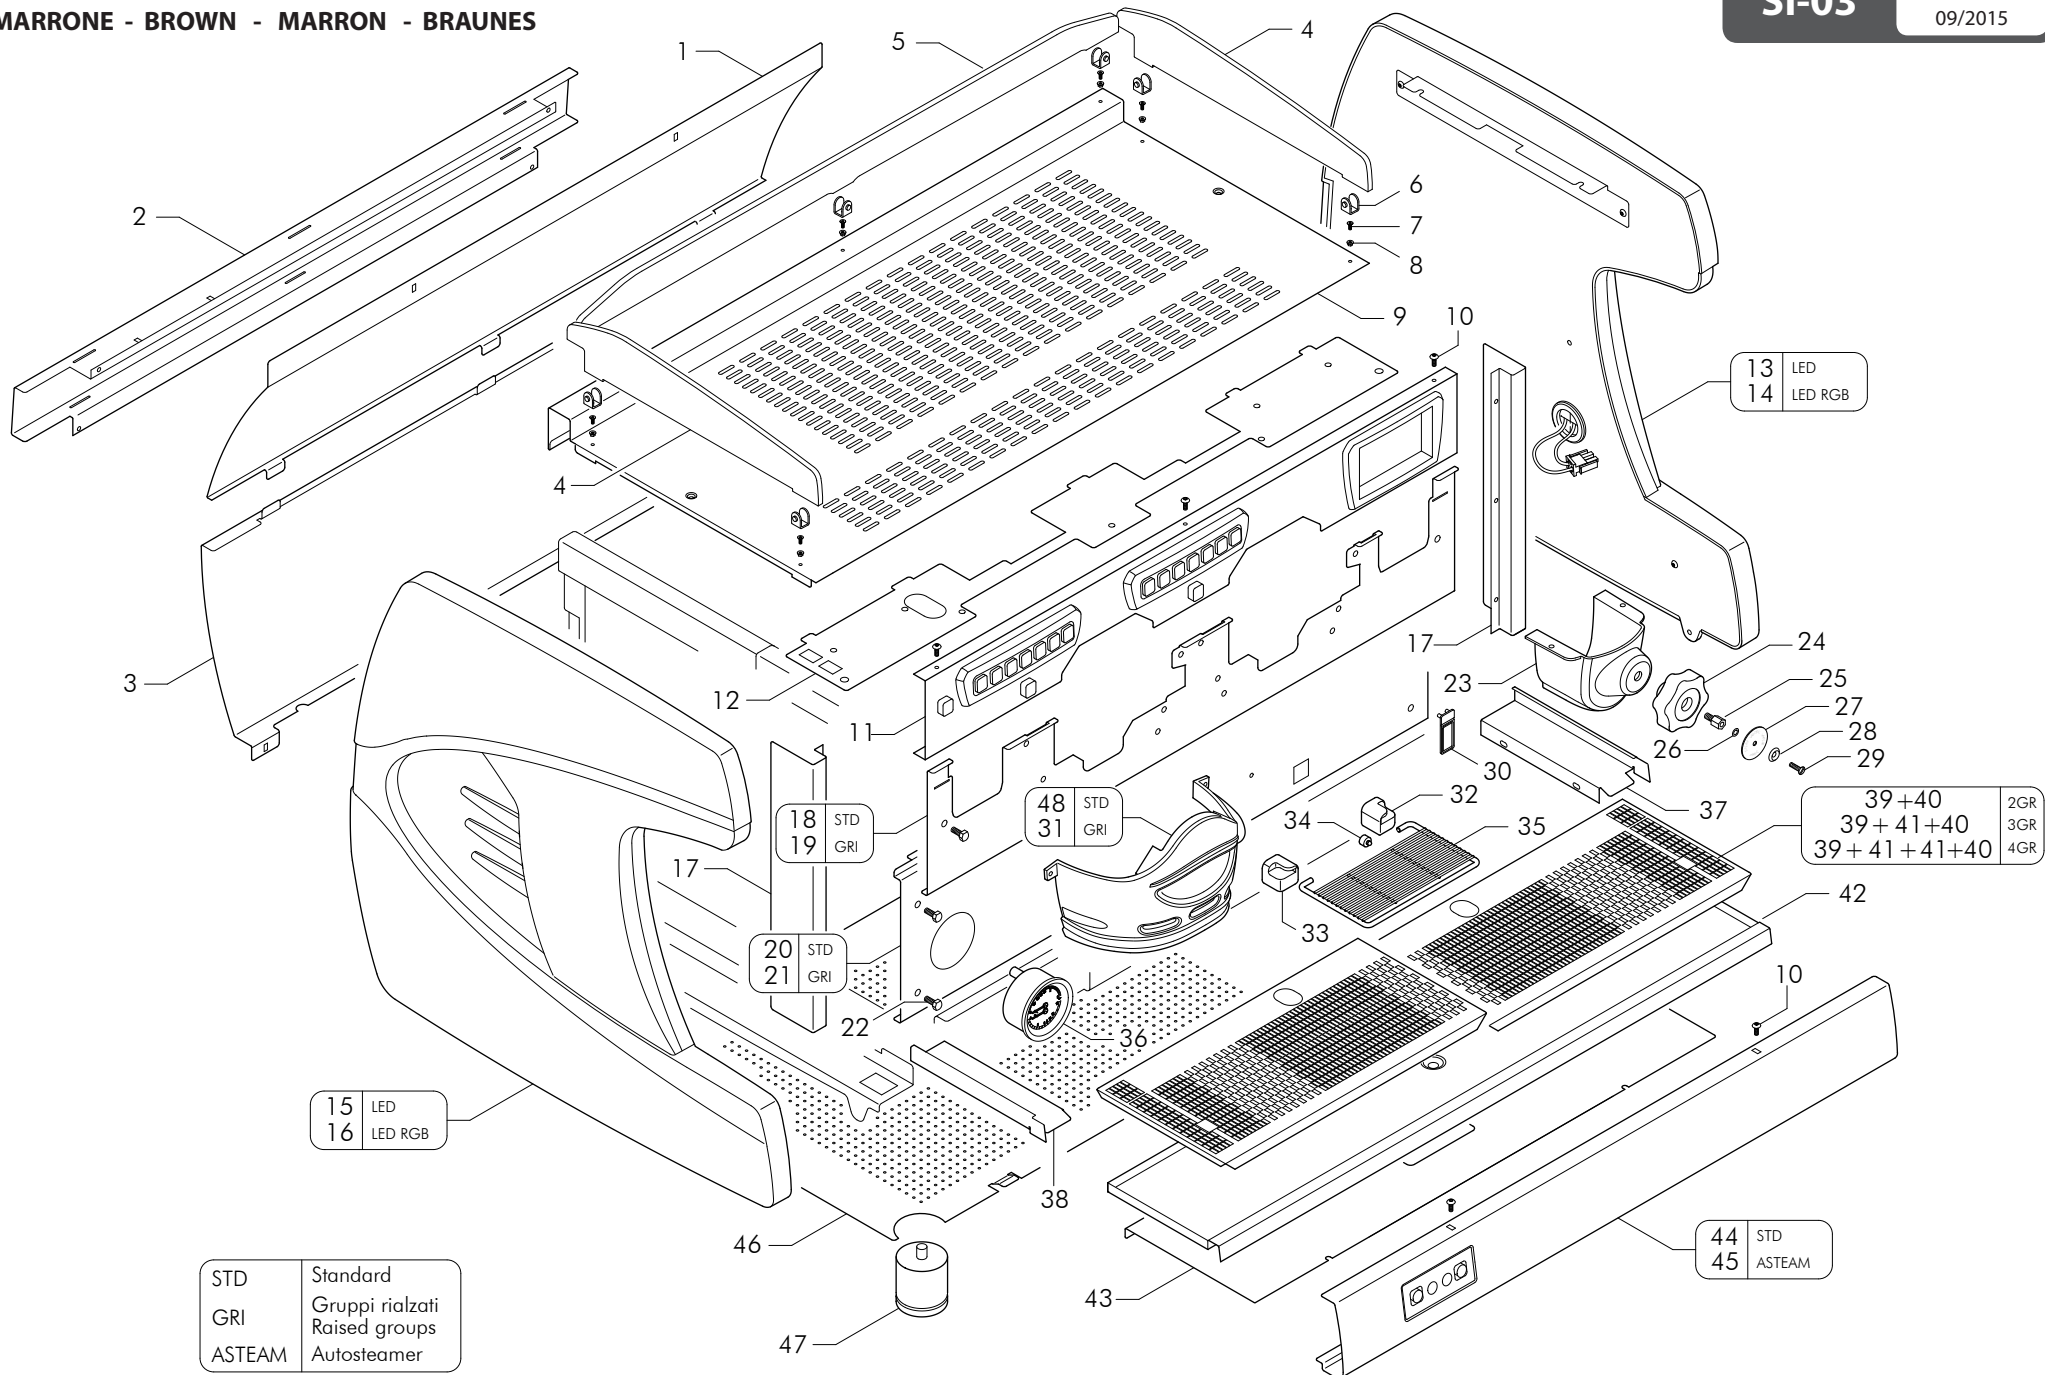

STD	Standard
GRI	Gruppi rialzati Raised groups
ASTEAM	Autosteamer