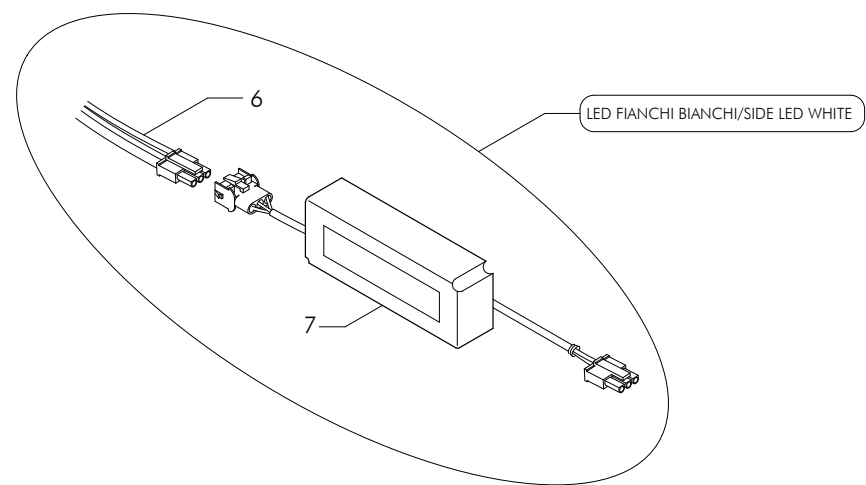

LED

Pos	Code	Denominazione - IT -	Denomination - EN -	Denomination - FR -	Denomination - DE -
1	22716022	CABLAGGIO CONTROLLER RGB UL	WIRING CONTROLLER RGB UL	CABLAGE CONTROLEUR RGB UL	ANSCHLUSS CONTROLLER RGB UL
2	18559016	ALIMENTATORE LED 12V	LED POWER UNIT	ALIMENTATION LED	LED NETZTEIL
3	18559017	CONTROLLER RF AUDIO	CONTROLLER RF AUDIO	CONTROLEUR RF AUDIO	REGLER RF AUDIO
4	18371191	STRIP LED CABLATO PER FIANCO AST-14-	SIDE LED STRIP AST-14-	BANDE DE LED COTE AST-14-	STREIFEN LED-SEITEN AST-14-
5	18371187	STRIP LED RGB CABLATO PER FIANCO AST-14-	SIDE RGB LED STRIP	BANDE DE LED RGB COTE AST-14-	STREIFEN LED RGB SEITEN
6	22716020	CABLAGGIO FIANCHI LED BIANCHI UL	SIDE PANEL CABLE LED WHITE	CABLE COTE LED BLANC	SEITE KABEL LED WHITE
7	18559006	ALIMENTATORE LED CABLATO	LED POWER UNIT	ALIMENTATION LED	LED NETZTEIL
8	18559015	ALIMENTATORE 100V-270V 350mA	POWER UNIT 100V-270V 350mA	ALIMENTATION 100V-270V 350mA	NETZTEIL 100V-270V 350mA
9	22716012	CABLAGGIO SPOT LED 2GR UL	LED CABLE 2GR	CABLE LED 2GR	KABEL LED 2GR
10	22716013	CABLAGGIO SPOT LED 3GR UL	LED CABLE 3GR	CABLE LED 3GR	KABEL LED 3GR
11	22716014	CABLAGGIO SPOT LED 4GR UL	LED CABLE 4GR	CABLE LED 4GR	KABEL LED 4GR
12	15037	CONNETTORE FEMMIMA 2VIE NERO	CONNECTOR FEMALE - 2 WAYS BLACK	CONNECTEUR FEMELLE 2V	FEMALE CONNECTOR
13	21040005	LAMPADA LED	LED LIGHT	LAMPE LED	LED LAMPE
14	15048503	CAPPUCCIO EPDM PER LED	HOOD	HOUSSE	HAUBE