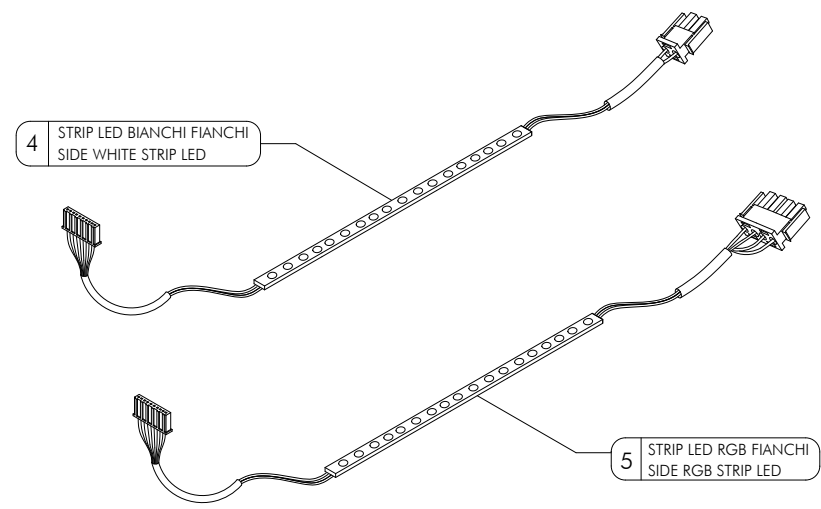

LED

Pos	Code	Denominazione - IT -	Denomination - EN -	Denomination - FR -	Denomination - DE -
1	22716022	CABLAGGIO CONTROLLER RGB UL	WIRING CONTROLLER RGB UL	CABLAGE CONTROLEUR RGB UL	ANSCHLUSS CONTROLLER RGB UL
2	18559016	ALIMENTATORE LED 12V	LED POWER UNIT	ALIMENTATION LED	LED NETZTEIL
3	18559017	CONTROLLER RF AUDIO	CONTROLLER RF AUDIO	CONTROLEUR RF AUDIO	REGLER RF AUDIO
4	18371191	STRIP LED CABLATO PER FIANCO AST-14-	SIDE LED STRIP AST-14-	BANDE DE LED COTE AST-14-	STREIFEN LED-SEITEN AST-14-
5	18371187	STRIP LED RGB CABLATO PER FIANCO AST-14-	SIDE RGB LED STRIP	BANDE DE LED RGB COTE AST-14-	STREIFEN LED RGB SEITEN
6	22716020	CABLAGGIO FIANCHI LED BIANCHI UL	SIDE PANEL CABLE LED WHITE	CABLE COTE LED BLANC	SEITE KABEL LED WHITE
7	18559006	ALIMENTATORE LED CABLATO	LED POWER UNIT	ALIMENTATION LED	LED NETZTEIL
8	18559015	ALIMENTATORE 100V-270V 350mA	POWER UNIT 100V-270V 350mA	ALIMENTATION 100V-270V 350mA	NETZTEIL 100V-270V 350mA
9	22716012	CABLAGGIO SPOT LED 2GR UL	LED CABLE 2GR	CABLE LED 2GR	KABEL LED 2GR
10	22716013	CABLAGGIO SPOT LED 3GR UL	LED CABLE 3GR	CABLE LED 3GR	KABEL LED 3GR
11	22716014	CABLAGGIO SPOT LED 4GR UL	LED CABLE 4GR	CABLE LED 4GR	KABEL LED 4GR
12	15037	CONNETTORE FEMMIMA 2VIE NERO	CONNECTOR FEMALE - 2 WAYS BLACK	CONNECTEUR FEMELLE 2V	FEMALE CONNECTOR
13	21040005	LAMPADA LED	LED LIGHT	LAMPE LED	LED LAMPE
14	15048503	CAPPUCCIO EPDM PER LED	HOOD	HOUSSE	HAUBE