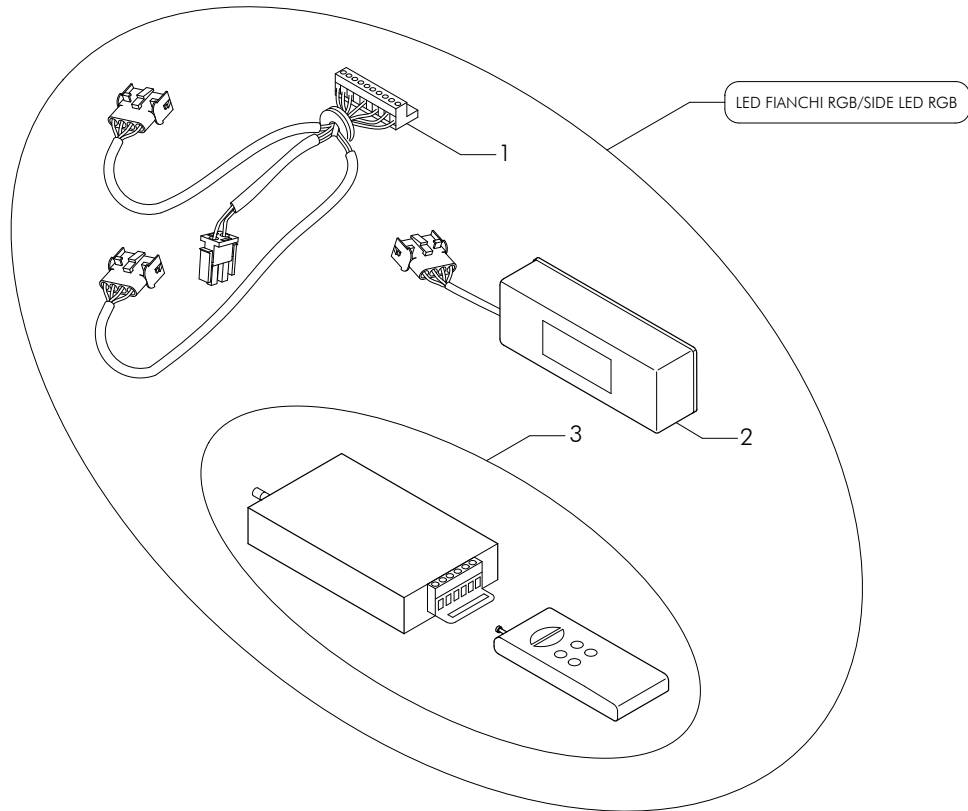

LED

Pos	Code	Denominazione - IT -	Denomination - EN -	Denomination - FR -	Denomination - DE -
1	22716022	CABLAGGIO CONTROLLER RGB UL	WIRING CONTROLLER RGB UL	CABLAGE CONTROLEUR RGB UL	ANSCHLUSS CONTROLLER RGB UL
2	18559016	ALIMENTATORE LED 12V	LED POWER UNIT	ALIMENTATION LED	LED NETZTEIL
3	18559017	CONTROLLER RF AUDIO	CONTROLLER RF AUDIO	CONTROLEUR RF AUDIO	REGLER RF AUDIO
4	18371191	STRIP LED CABLATO PER FIANCO AST-14-	SIDE LED STRIP AST-14-	BANDE DE LED COTE AST-14-	STREIFEN LED-SEITEN AST-14-
5	18371187	STRIP LED RGB CABLATO PER FIANCO AST-14-	SIDE RGB LED STRIP	BANDE DE LED RGB COTE AST-14-	STREIFEN LED RGB SEITEN
6	22716020	CABLAGGIO FIANCHI LED BIANCHI UL	SIDE PANEL CABLE LED WHITE	CABLE COTE LED BLANC	SEITE KABEL LED WHITE
7	18559006	ALIMENTATORE LED CABLATO	LED POWER UNIT	ALIMENTATION LED	LED NETZTEIL
8	18559015	ALIMENTATORE 100V-270V 350mA	POWER UNIT 100V-270V 350mA	ALIMENTATION 100V-270V 350mA	NETZTEIL 100V-270V 350mA
9	22716012	CABLAGGIO SPOT LED 2GR UL	LED CABLE 2GR	CABLE LED 2GR	KABEL LED 2GR
10	22716013	CABLAGGIO SPOT LED 3GR UL	LED CABLE 3GR	CABLE LED 3GR	KABEL LED 3GR
11	22716014	CABLAGGIO SPOT LED 4GR UL	LED CABLE 4GR	CABLE LED 4GR	KABEL LED 4GR
12	15037	CONNETTORE FEMMIMA 2VIE NERO	CONNECTOR FEMALE - 2 WAYS BLACK	CONNECTEUR FEMELLE 2V	FEMALE CONNECTOR
13	21040005	LAMPADA LED	LED LIGHT	LAMPE LED	LED LAMPE
14	15048503	CAPPUCCIO EPDM PER LED	HOOD	HOUSSE	HAUBE