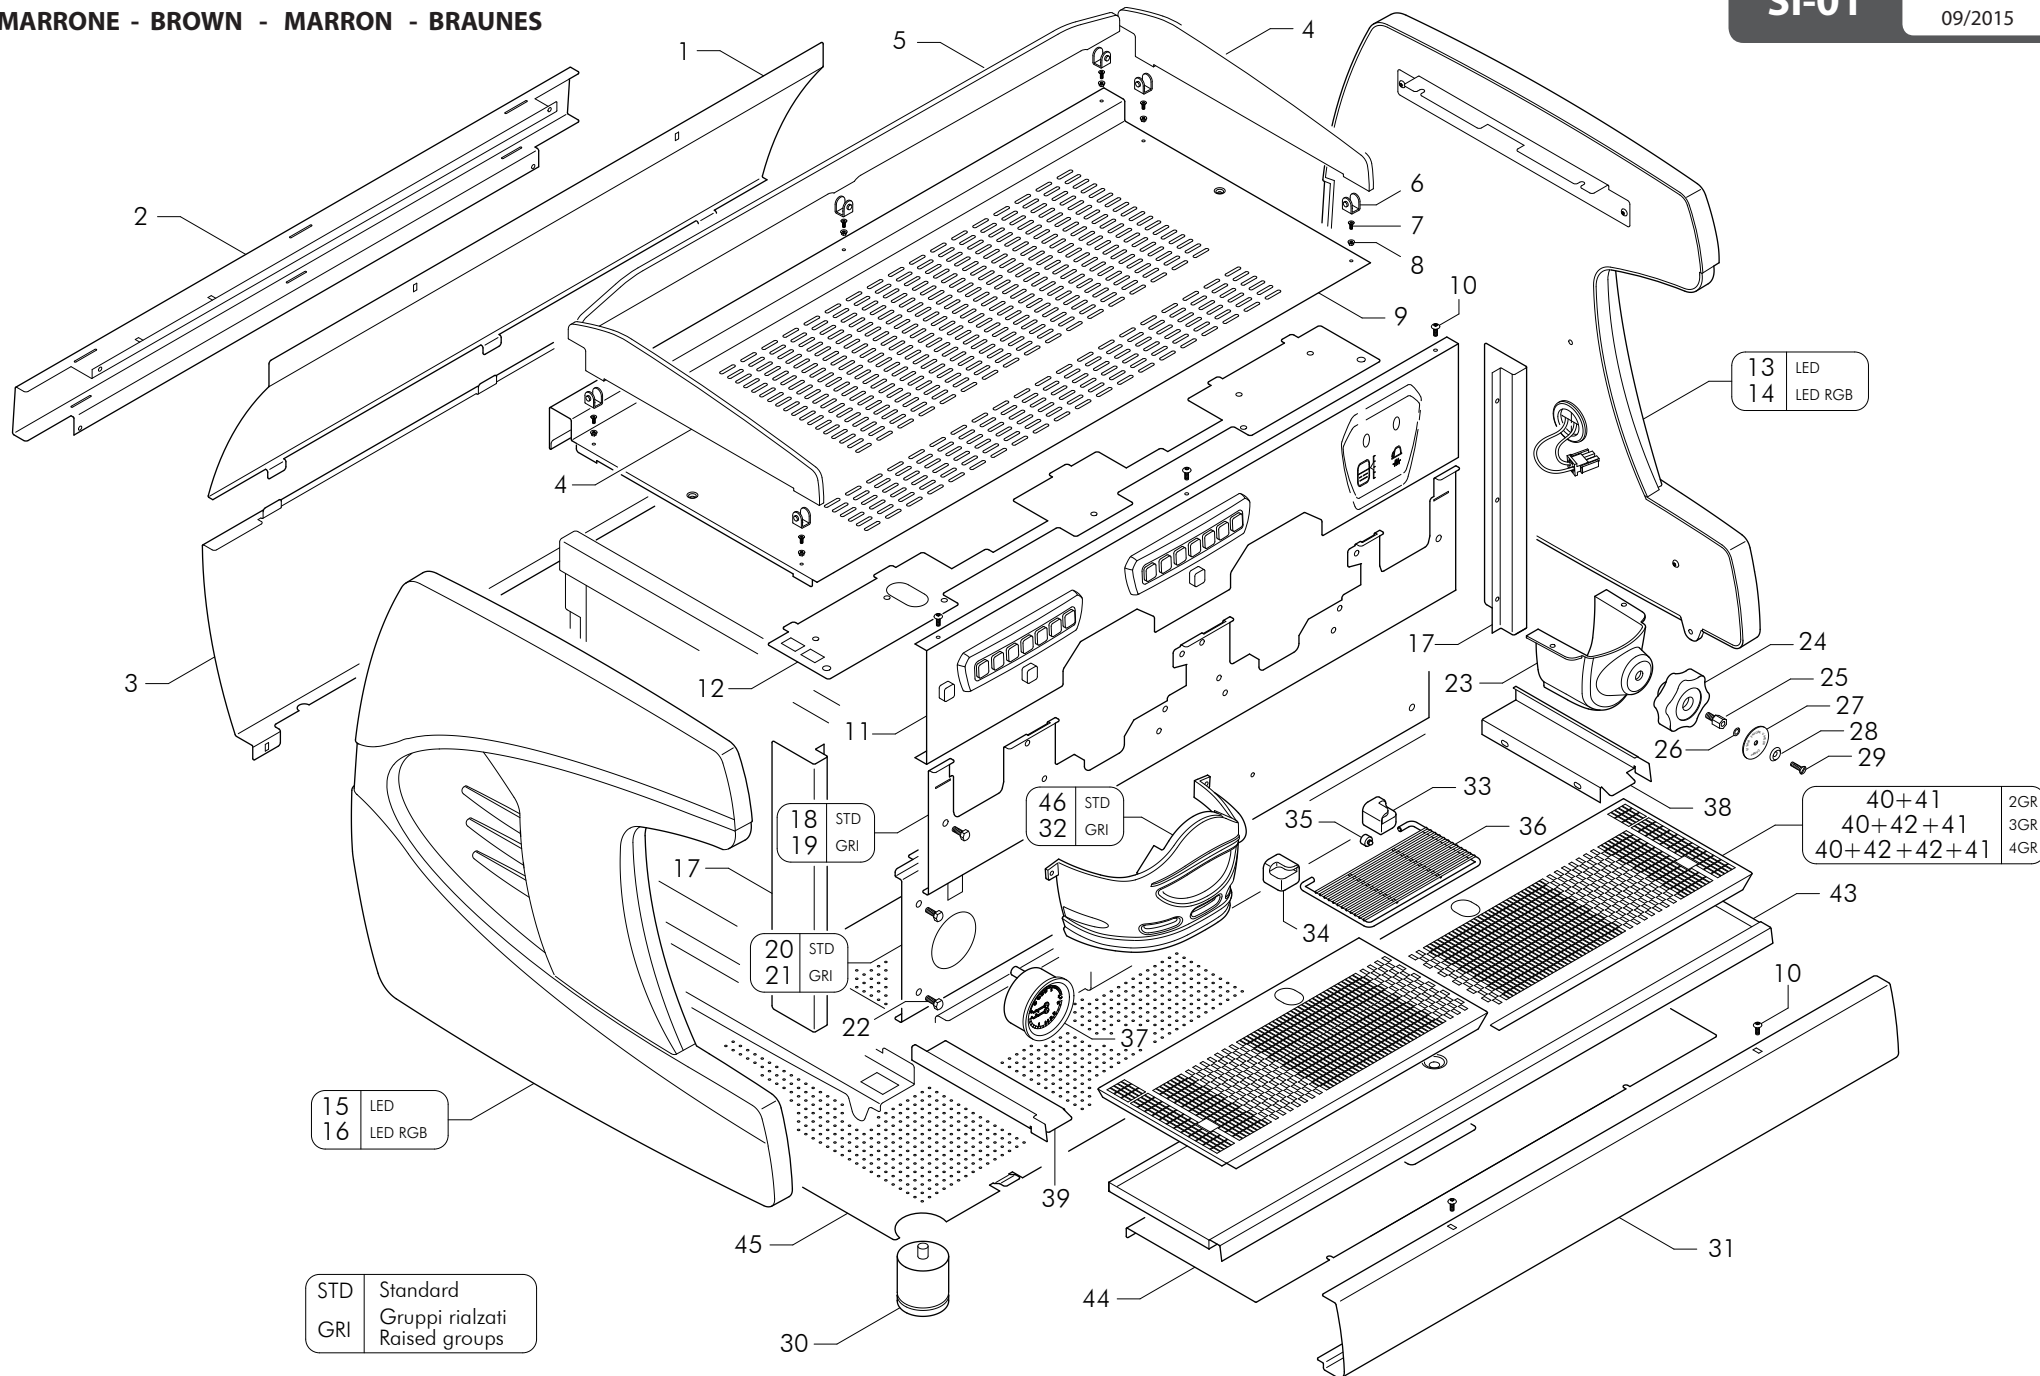

MARRONE - BROWN - MARRON - BRAUNES