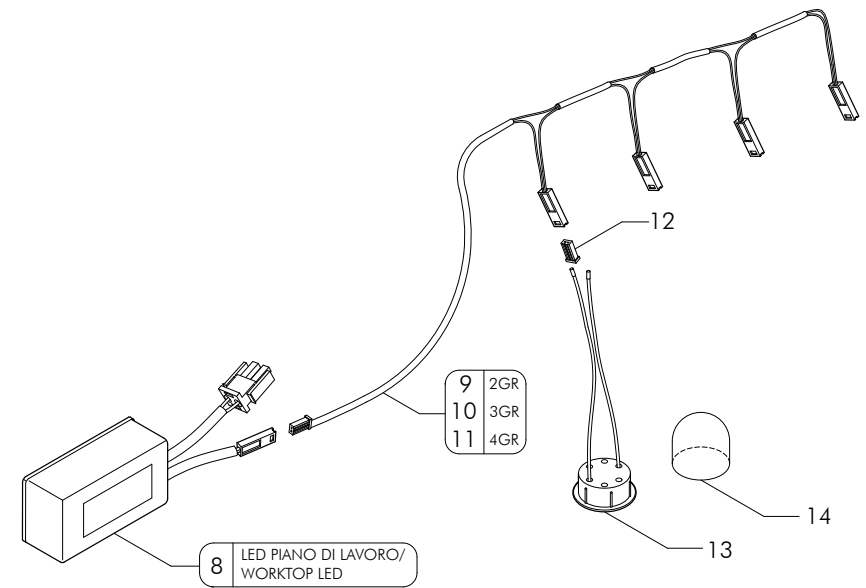

LED

Pos	Code	Denominazione - IT -	Denomination - EN -	Denomination - FR -	Denomination - DE -
1	22716022	CABLAGGIO CONTROLLER RGB UL	WIRING CONTROLLER RGB UL	CABLAGE CONTROLEUR RGB UL	ANSCHLUSS CONTROLLER RGB UL
2	18559016	ALIMENTATORE LED 12V	LED POWER UNIT	ALIMENTATION LED	LED NETZTEIL
3	18559017	CONTROLLER RF AUDIO	CONTROLLER RF AUDIO	CONTROLEUR RF AUDIO	REGLER RF AUDIO
4	18371191	STRIP LED CABLATO PER FIANCO AST-14-	SIDE LED STRIP AST-14-	BANDE DE LED COTE AST-14-	STREIFEN LED-SEITEN AST-14-
5	18371187	STRIP LED RGB CABLATO PER FIANCO AST-14-	SIDE RGB LED STRIP	BANDE DE LED RGB COTE AST-14-	STREIFEN LED RGB SEITEN
6	22716020	CABLAGGIO FIANCHI LED BIANCHI UL	SIDE PANEL CABLE LED WHITE	CABLE COTE LED BLANC	SEITE KABEL LED WHITE
7	18559006	ALIMENTATORE LED CABLATO	LED POWER UNIT	ALIMENTATION LED	LED NETZTEIL
8	18559015	ALIMENTATORE 100V-270V 350mA	POWER UNIT 100V-270V 350mA	ALIMENTATION 100V-270V 350mA	NETZTEIL 100V-270V 350mA
9	22716012	CABLAGGIO SPOT LED 2GR UL	LED CABLE 2GR	CABLE LED 2GR	KABEL LED 2GR
10	22716013	CABLAGGIO SPOT LED 3GR UL	LED CABLE 3GR	CABLE LED 3GR	KABEL LED 3GR
11	22716014	CABLAGGIO SPOT LED 4GR UL	LED CABLE 4GR	CABLE LED 4GR	KABEL LED 4GR
12	15037	CONNETTORE FEMMIMA 2VIE NERO	CONNECTOR FEMALE - 2 WAYS BLACK	CONNECTEUR FEMELLE 2V	FEMALE CONNECTOR
13	21040005	LAMPADA LED	LED LIGHT	LAMPE LED	LED LAMPE
14	15048503	CAPPUCCIO EPDM PER LED	HOOD	HOUSSE	HAUBE