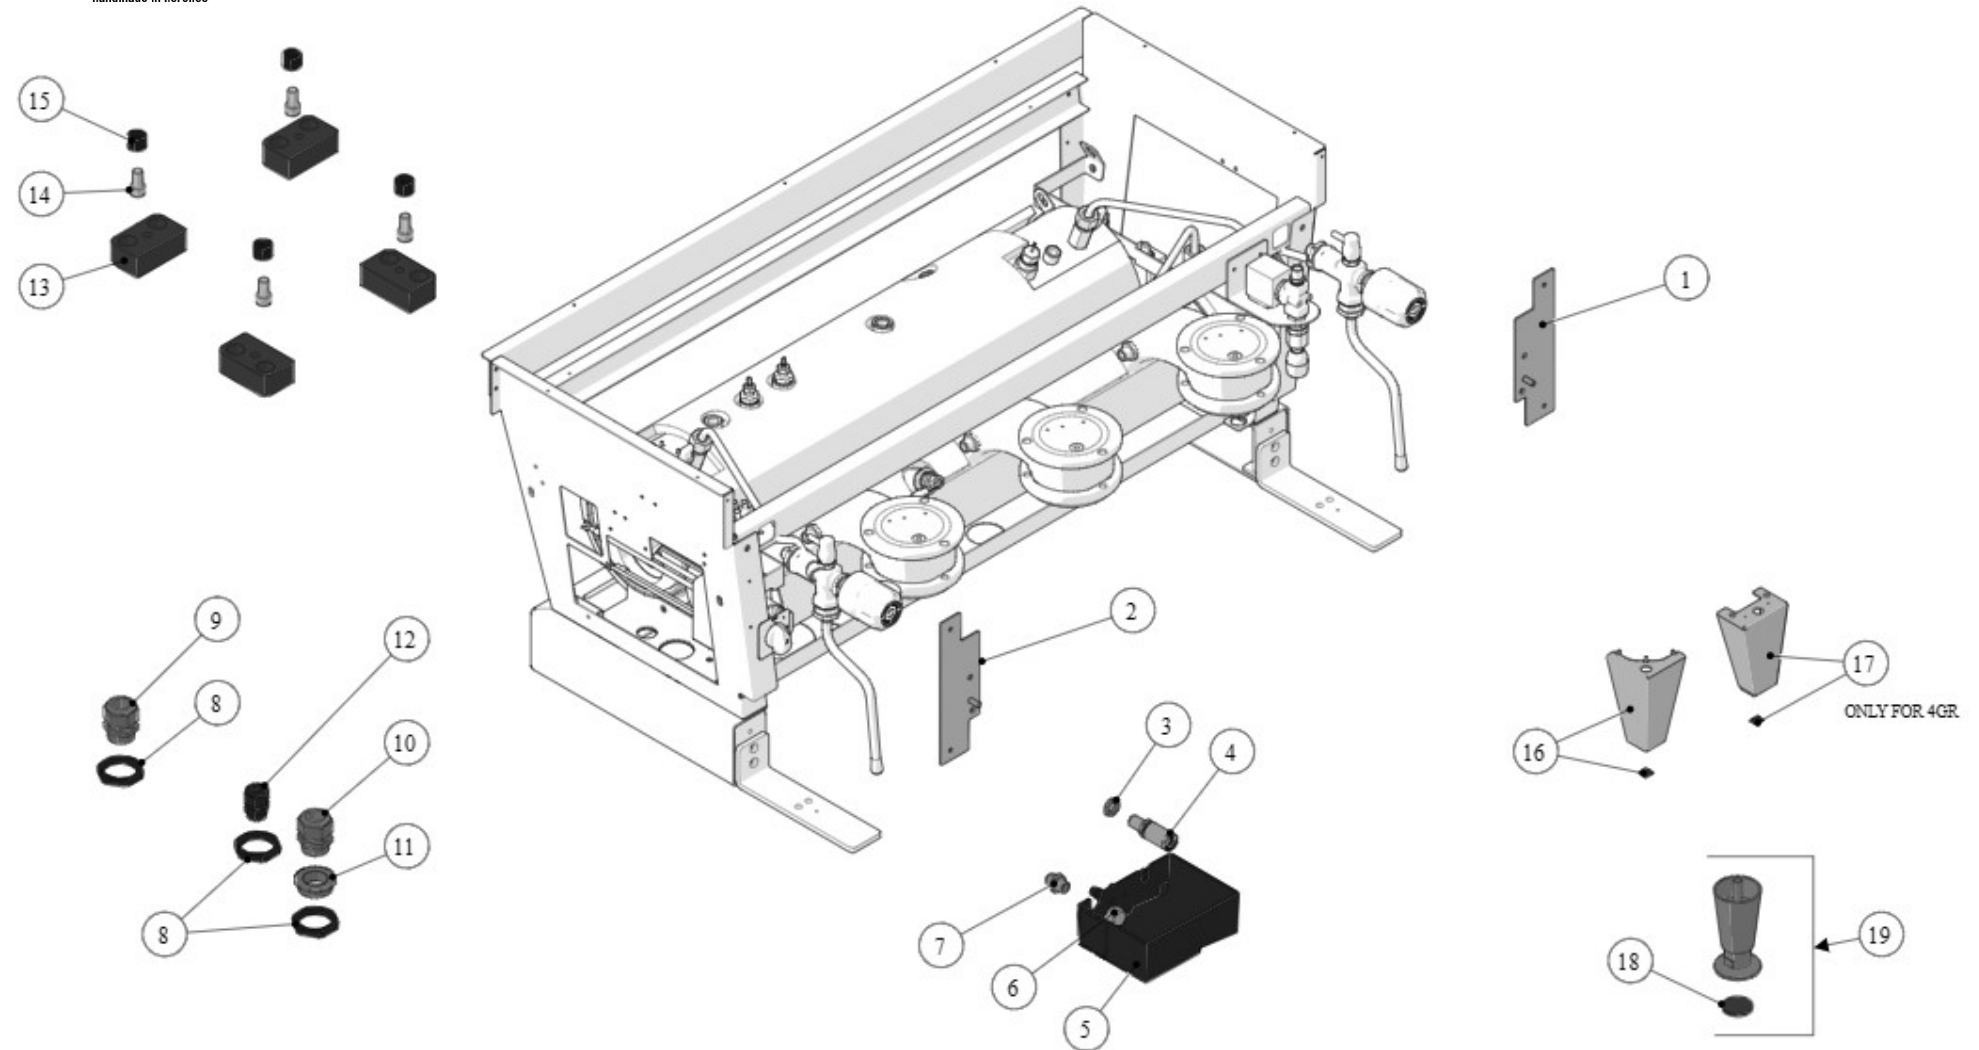

la marzocco
handmade in florence

09 - BODY PANEL ASSEMBLY

la marzocco

handmade in florence

Item	Part number	Description
0001	C.1.575.1	COVER GROUP LINEA S 1GR
0001	C.1.575.2	COVER GROUP LINEA S 2GR
0001	C.1.575.3	COVER GROUP LINEA S 3GR
0001	C.1.575.4	COVER GROUP LINEA S 4GR
0002	C.1.611.2	WIRE GRID W/STAND 2GR LINEA CLASSIC S
0002	C.1.611.3	WIRE GRID W/STAND 3GR LINEA CLASSIC S
0002	C.1.611.4	WIRE GRID W/STAND 4GR LINEA CLASSIC S
0003	C.1.610.2	WIRE GRID 2GR LINEA CLASSIC S
0003	C.1.610.3	WIRE GRID 3GR LINEA CLASSIC S
0003	C.1.610.4	WIRE GRID 4GR LINEA CLASSIC S
0004	C.1.583	GRID DRAIN 321MM LCS
0005	C.1.582	GRID DRAIN 240MM LCS
0006	C.1.586.1	TRAY DRAIN LCS 1GR
0006	C.1.586.2	TRAY DRAIN LCS 2GR
0006	C.1.586.3	TRAY DRAIN LCS 3GR
0006	C.1.586.4	TRAY DRAIN LCS 4GR
0007	C.1.574.1	FRONT BASE COVER LCS 1GR
0007	C.1.574.2	FRONT BASE COVER LCS 2GR
0007	C.1.574.3	FRONT BASE COVER LCS 3GR
0007	C.1.574.4	FRONT BASE COVER LCS 4GR
0008	C.1.636	GRID DRAIN 99MM LCS

Item	Part number	Description
0009	D.4.047	RED LOGO LCS
0010	D.4.046	LA MARZOCCO LOGO LCS

la marzocco
handmade in florence

11 - BODY PANEL ASSEMBLY

la marzocco

handmade in florence

Item	Part number	Description
0001	C.1.593.DX	CORNER HIGH RIGHT LINEA CLASSIC S
0002	C.1.593.SX	CORNER HIGH LEFT LINEA CLASSIC S
0003	L146	NUT G1/4 H4,5 WR19 BRASS
0004	L140_C	COMPLETE EXPANSION VALVE
0005	F.1.210	LINEA DRAIN BOX
0006	L037/3R	BREAK-DRAIN FOR SOLENOID VALVE
0007	L037/3.01	NIPPLE G1/4M-G1/4M WR19 H25.5 BRASS TR.
0008	I.6.008	NUT CORD GRIPS PG29
0009	E.4.130	CORD GRIPS PG29 W/NUT
0010	L322/G	CORD GRIPS PG21
0011	F.1.097	REDUCER CORD GRIPS PG29
0012	L322/P	CORD GRIPS PG13,5
0013	CL001.01	RUBBER FOOT LEFT/RIGHT
0014	I.1.090	SCREW M10X20 SOCKET CAP S/S A2
0015	F.1.005	PVC FOOT SUPPORTS DM.21 GB5
0016	C.1.369.R	HIGH LEG NEW MODEL LINEA CLASSIC+RUBBER
0017	C.1.370.R	HIGH LEG 4GR NEW MODEL LINEA CL.+RUBBER
0018	CL001/1G	HIGH LEG RUBBER PAD
0019	CL001/1G.R	HIGH LEG + RUBBER PAD