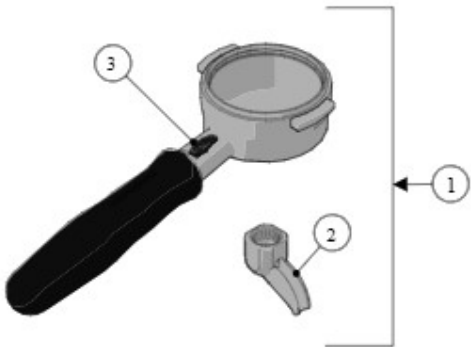

Item	Part number	Description
0014	LAD3D5/C03	CM.140 3D5 BUTTON BOX CABLE
0015	E.2.090	FILTER KEMET R46 1.5uF + RESISTANCE 1M Ω
0016	E.2.092	EMIRFI FILTER 16A

la marzocco
handmade in florence

47 - PORTAFILTER ASSEMBLY

BRASS

STAINLESS STEEL

FOR LA MARZOCCO SWIFT GRINDER

STANDARD VERSION

la marzocco

handmade in florence

Item	Part number	Description
0001	L111/1	PORTAFILTER SINGLE SPOUT BRASS
0002	L115.01	SPOUT 1 CUP W/TREATMENT FOR SANITATION
0003	L111/LM12.01	CUP PORTAFILTER BRASS WITH HANDLE
0004	L111/2N	PORTAFILTER DOUBLE SPOUT BRASS
0005	L119.01	SPOUT 2 CUPS W/TREATMENT FOR SANITATION
0006	L119/V	SCREW FOR DOUBLE SPOUT
0007	L111/2NAC	PORTAFILTER DOUBLE SPOUT
0008	A.5.014.01	DOUBLE SPOUT S/S
0009	H.1.017	O-RING 3,53X9,12 EPDM 70 SH
0009	H.1.017.02	O-RING 3,37X9,21 EPDM
0010	L111/SS.R	CUP PORTAFILTER S/S WITH HANDLE
0011	L111/1AC	PORTAFILTER SINGLE SPOUT
0012	A.5.013.01	SINGLE SPOUT S/S
0013	L115/A	FILTER 1 CUP
0014	L115/A/S	SINGLE FILTER
0015	5.128	19mm SWIFT FILTER BASKET
0016	5.127	22mm SWIFT FILTER BASKET
0017	5.133	TRIPLE SWIFT FILTER BASKET
0018	F.3.029.GR	FILTER 7 GR STANDARD
0019	F.3.053	FILTER 7 GR STANDARD ITALY
0020	F.3.150	FILTER 8 GR STANDARD