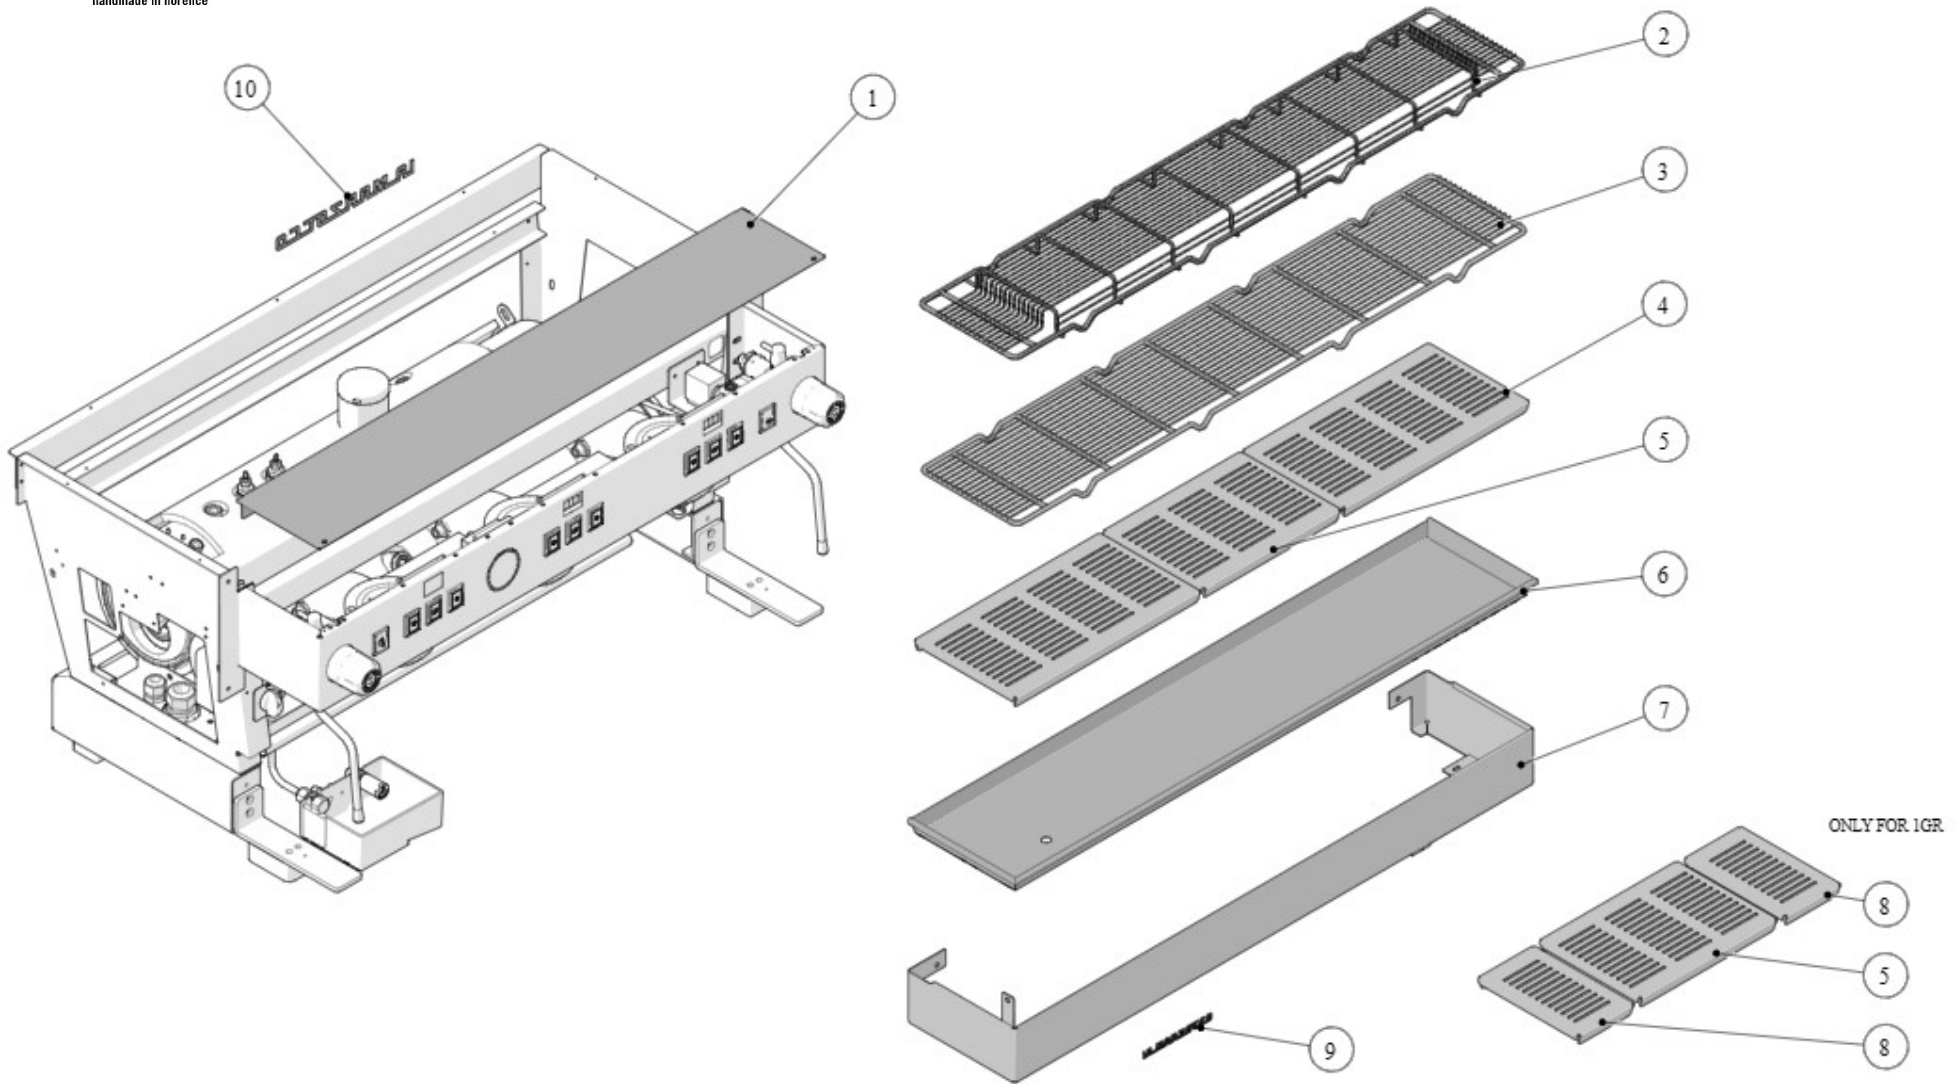

la marzocco
handmade in florence

09 - BODY PANEL ASSEMBLY