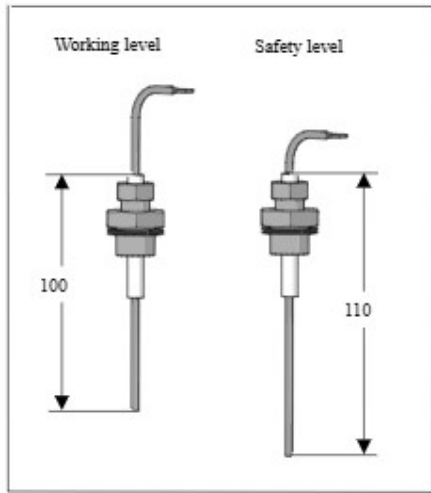

la marzocco

handmade in florence

37 - STEAM BOILER ASSEMBLY