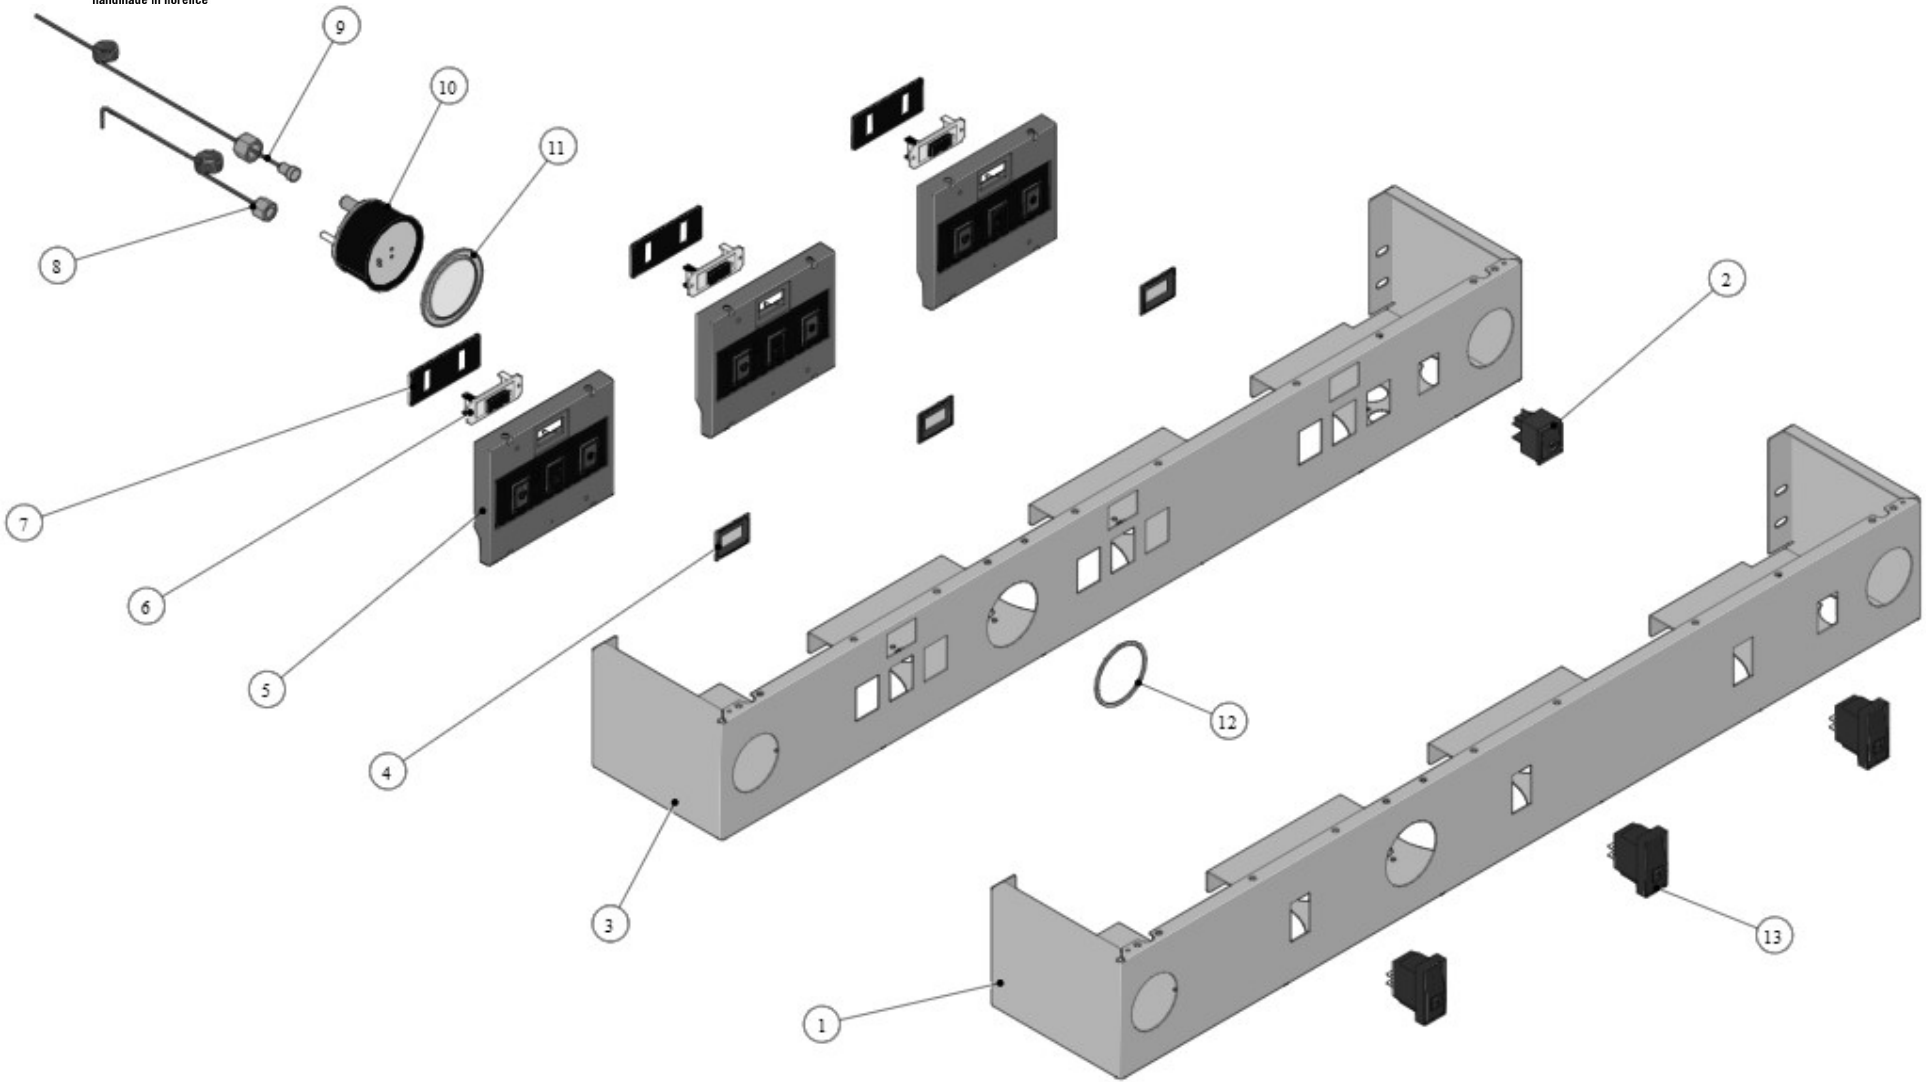

la marzocco
handmade in florence

13 - CONTROL PANEL ASSEMBLY