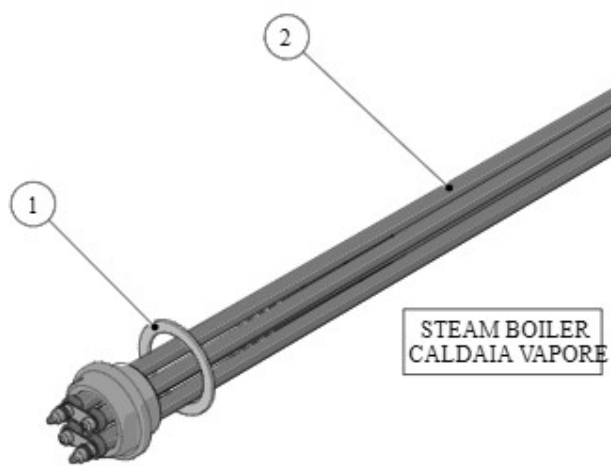

la marzocco
handmade in florence

43 - HEATING ELEMENTS