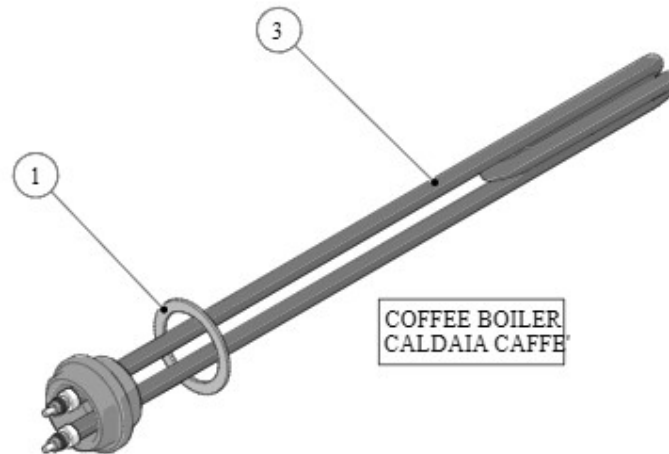

la marzocco
handmade in florence

43 - HEATING ELEMENTS