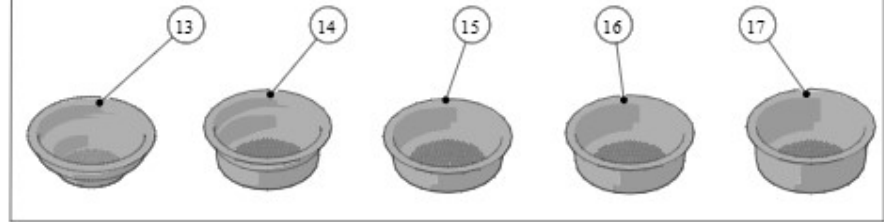

BRASS

STAINLESS STEEL

FOR LA MARZOCCO SWIFT GRINDER

STANDARD VERSION

la marzocco

handmade in florence

Item	Part number	Description
0001	L111/1	PORTAFILTER SINGLE SPOUT BRASS
0002	L115.01	SPOUT 1 CUP W/TREATMENT FOR SANITATION
0003	L111/LM12.01	CUP PORTAFILTER BRASS WITH HANDLE
0004	L111/2N	PORTAFILTER DOUBLE SPOUT BRASS
0005	L119.01	SPOUT 2 CUPS W/TREATMENT FOR SANITATION
0006	L119/V	SCREW FOR DOUBLE SPOUT
0007	L111/2NAC	PORTAFILTER DOUBLE SPOUT
0008	A.5.014.01	DOUBLE SPOUT S/S
0009	H.1.017	O-RING 3,53X9,12 EPDM 70 SH
0009	H.1.017.02	O-RING 3,37X9,21 EPDM
0010	L111/SS.R	CUP PORTAFILTER S/S WITH HANDLE
0011	L111/1AC	PORTAFILTER SINGLE SPOUT
0012	A.5.013.01	SINGLE SPOUT S/S
0013	L115/A	FILTER 1 CUP
0014	L115/A/S	SINGLE FILTER
0015	5.128	19mm SWIFT FILTER BASKET
0016	5.127	22mm SWIFT FILTER BASKET
0017	5.133	TRIPLE SWIFT FILTER BASKET
0018	F.3.029.GR	FILTER 7 GR STANDARD
0019	F.3.053	FILTER 7 GR STANDARD ITALY
0020	F.3.150	FILTER 8 GR STANDARD