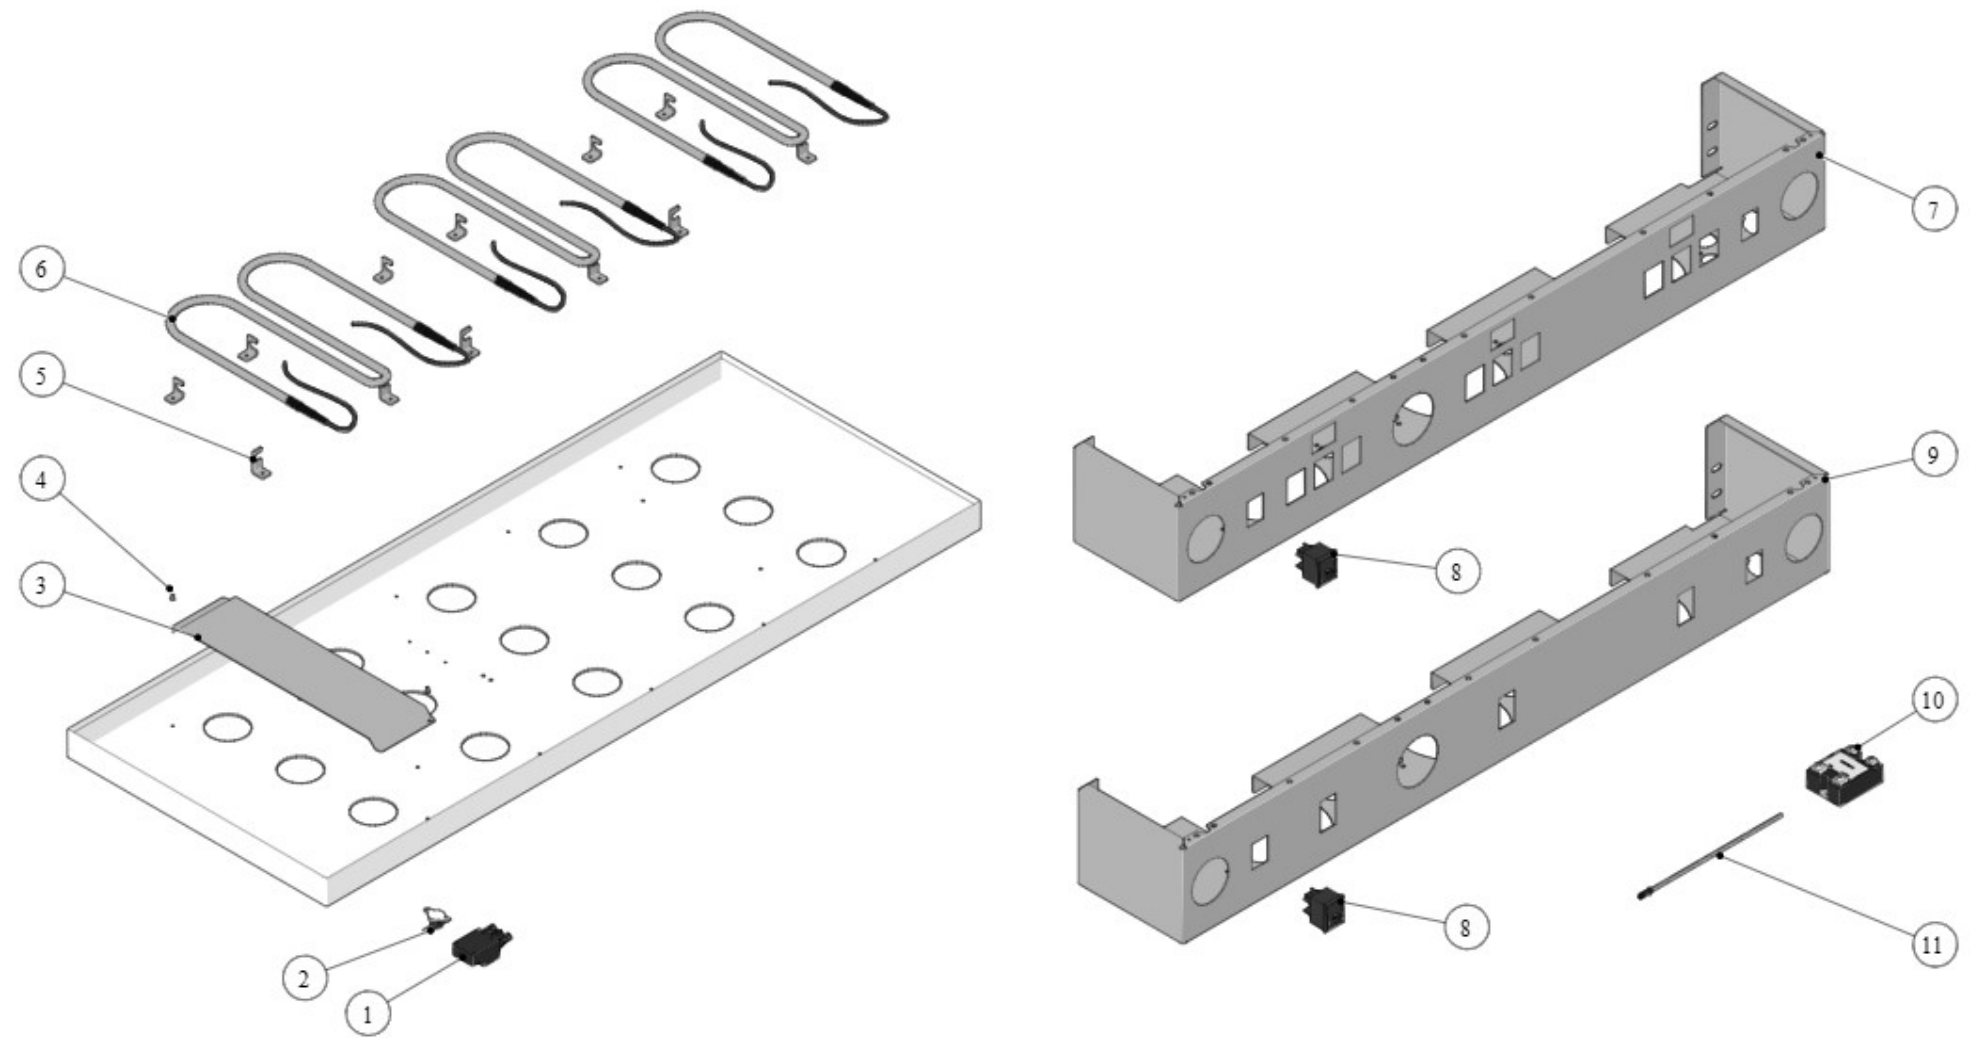

la marzocco
handmade in florence

41 - CUPWARMER ASSEMBLY