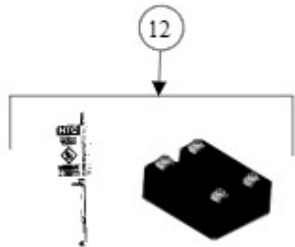

la marzocco
handmade in florence

45 - ELECTRICAL SYSTEM AND PUMP