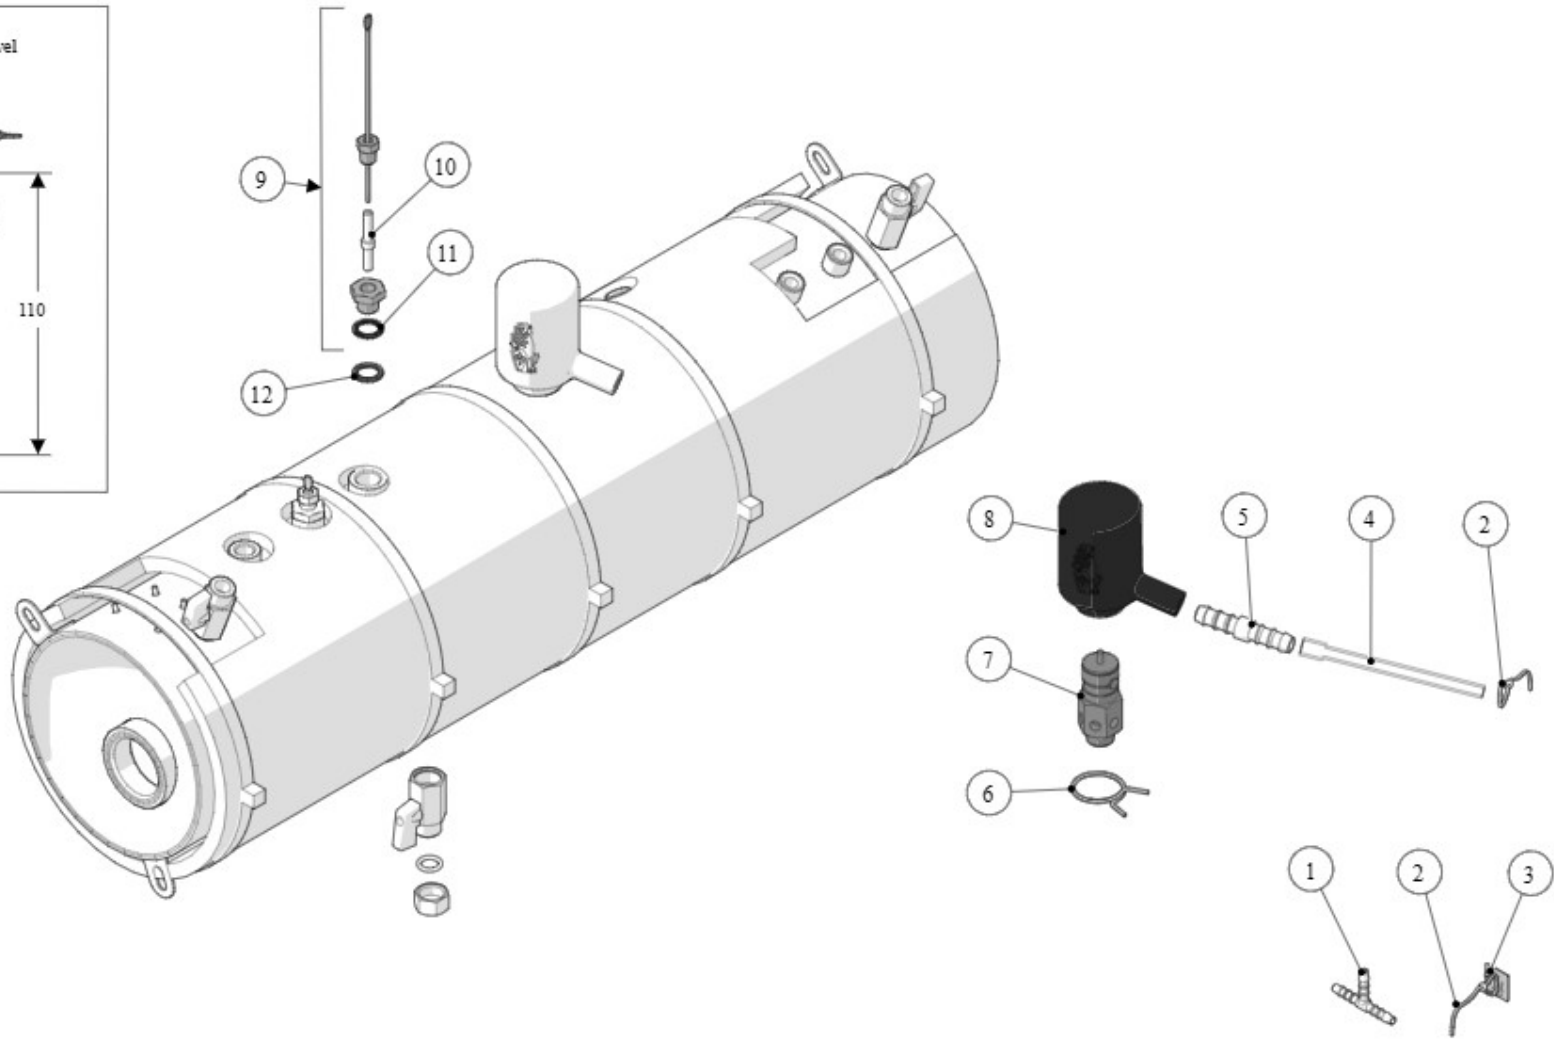

la marzocco

handmade in florence

37 - STEAM BOILER ASSEMBLY