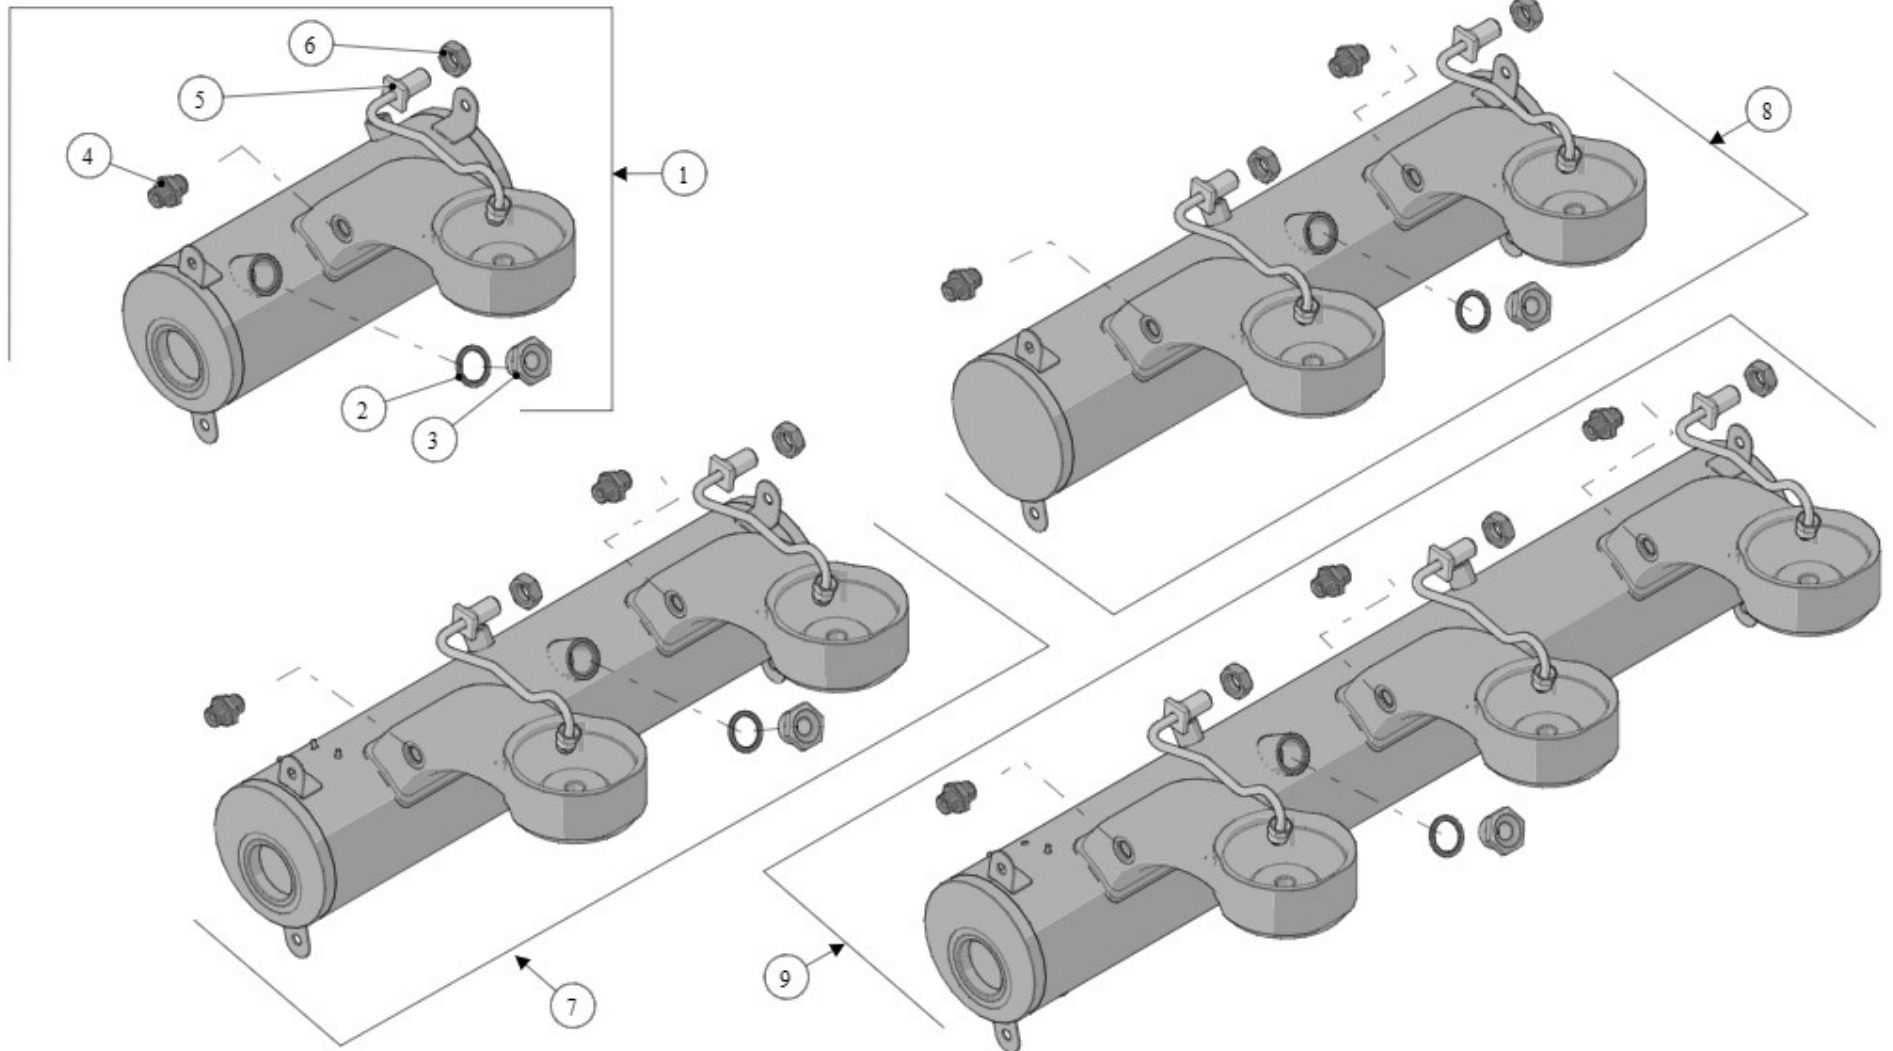

la marzocco
handmade in florence

31 - COFFEE BOILER ASSEMBLY