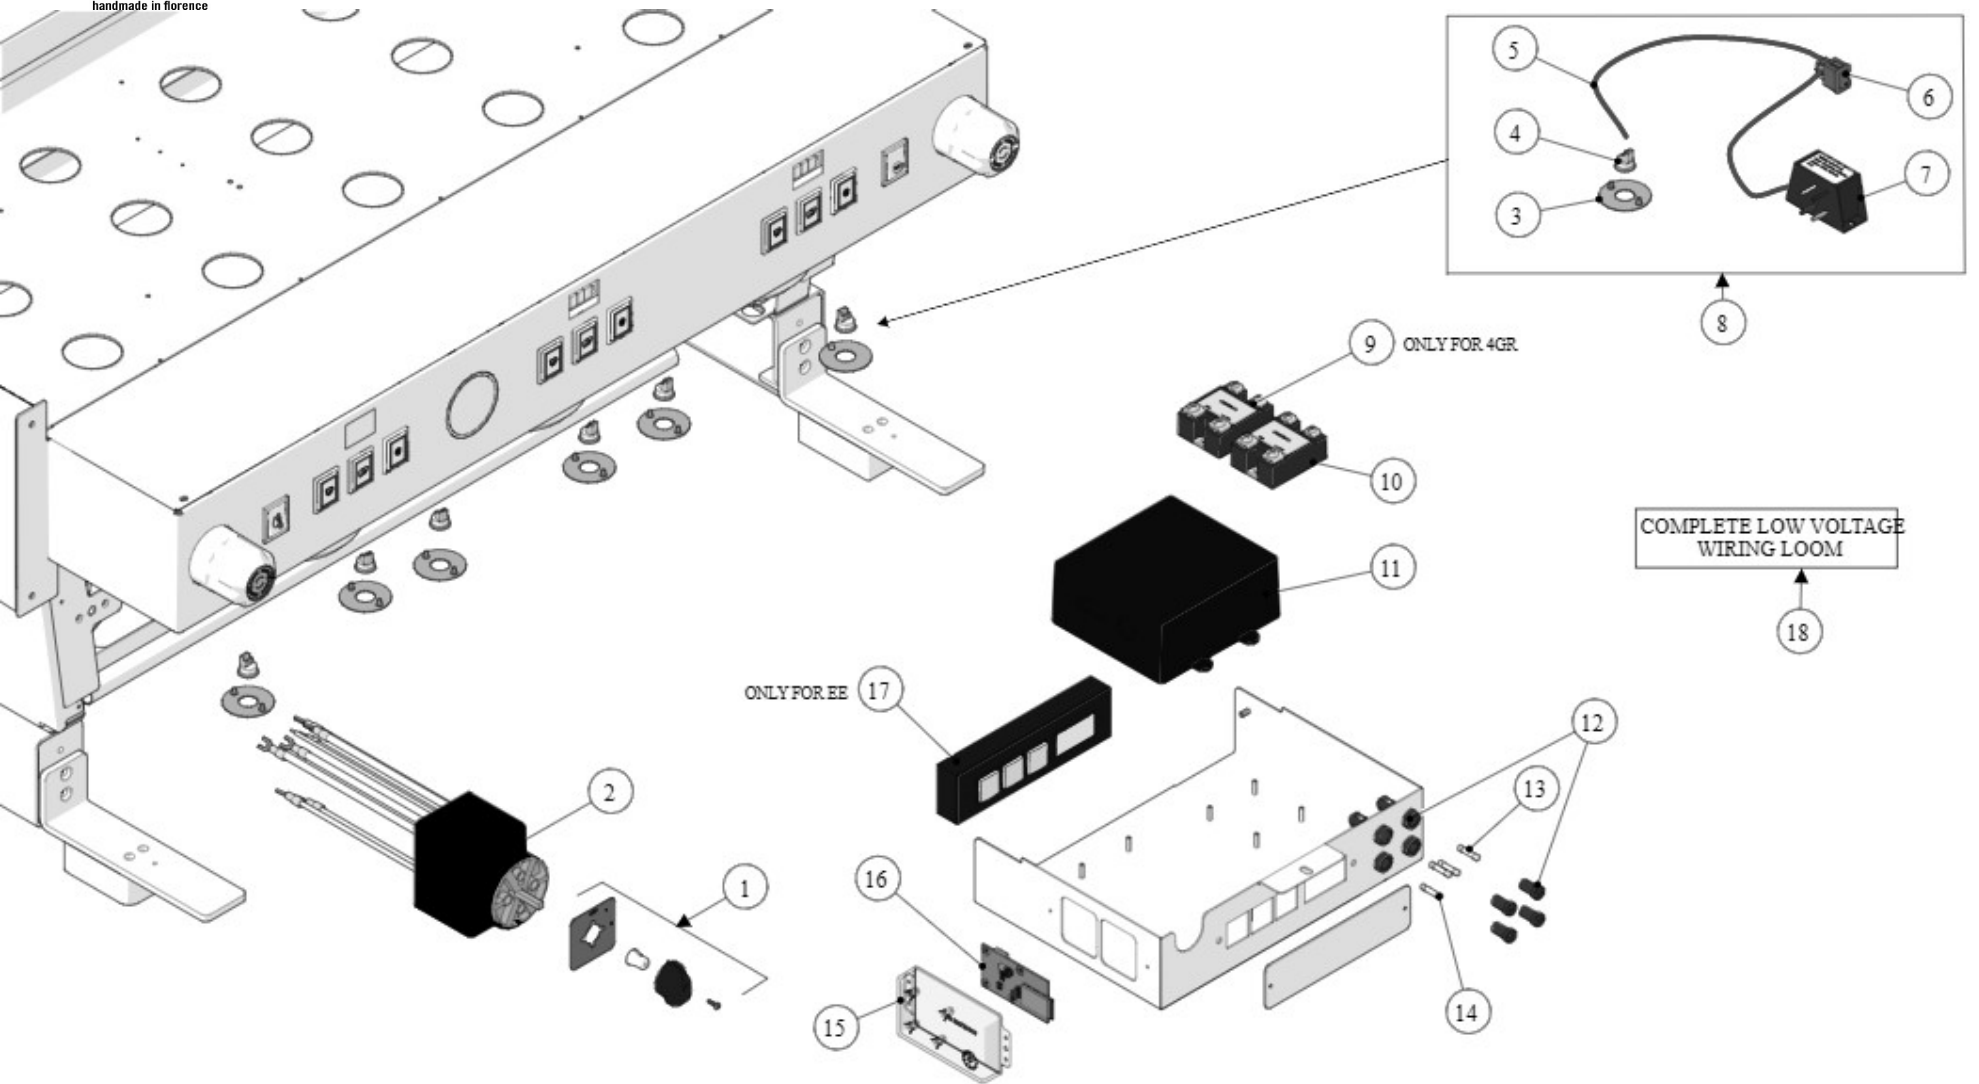

la marzocco
handmade in florence

39 - ELECTRICAL SYSTEM