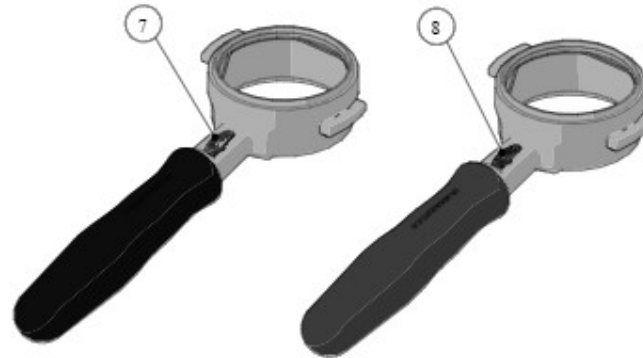

la marzocco
handmade in florence

49 - PORTAFILTER ASSEMBLY

FIXED SPOUT