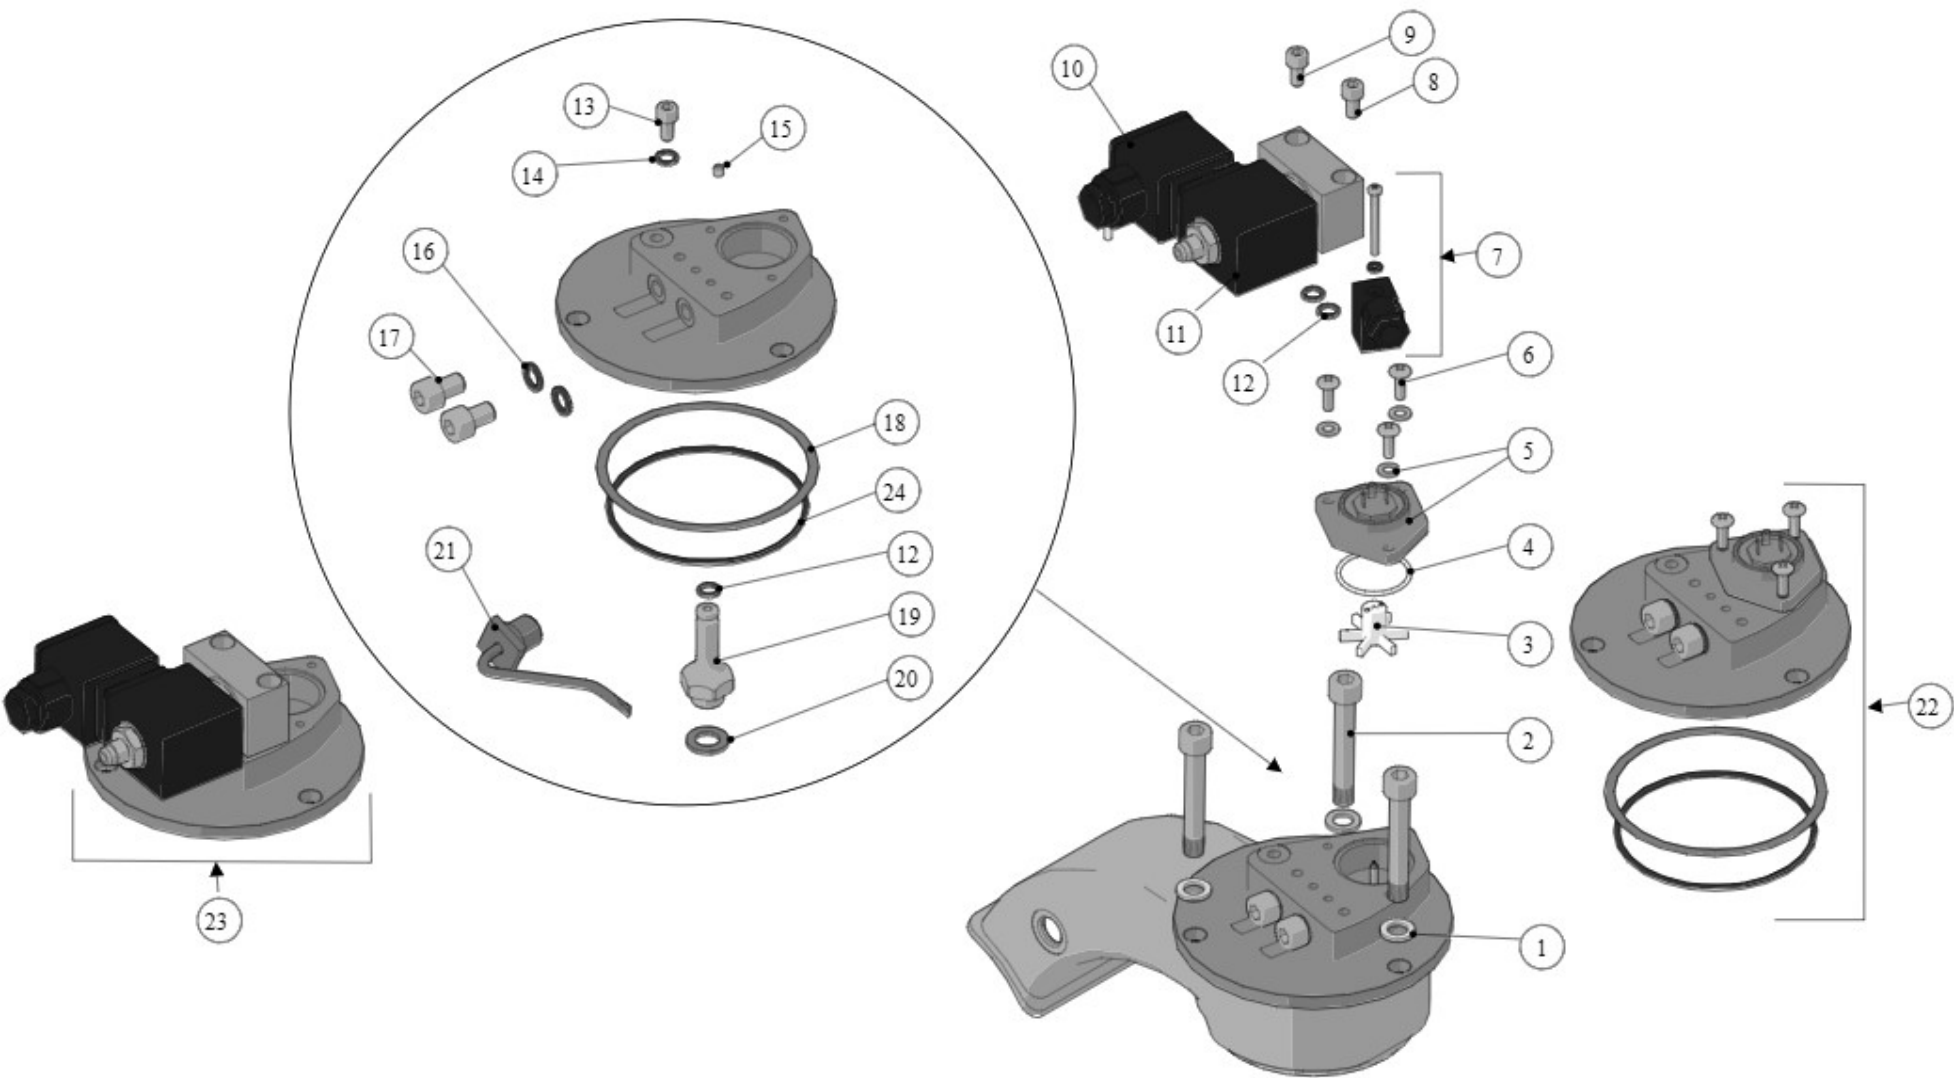

la marzocco
handmade in florence

33 - COFFEE BOILER - GROUP CAP AV