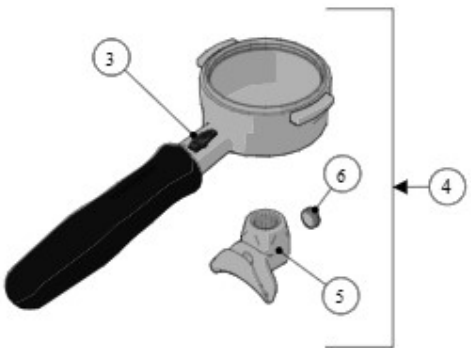

Item	Part number	Description
0014	LAD3D5/C03	CM.140 3D5 BUTTON BOX CABLE
0015	E.2.090	FILTER KEMET R46 1.5uF + RESISTANCE 1M Ω
0016	E.2.092	EMIRFI FILTER 16A

la marzocco
handmade in florence

47 - PORTAFILTER ASSEMBLY

BRASS

STAINLESS STEEL

FOR LA MARZOCCO SWIFT GRINDER

STANDARD VERSION

la marzocco

handmade in florence

Item	Part number	Description
0001	L111/1	PORTAFILTER SINGLE SPOUT BRASS
0002	L115.01	SPOUT 1 CUP W/TREATMENT FOR SANITATION
0003	L111/LM12.01	CUP PORTAFILTER BRASS WITH HANDLE
0004	L111/2N	PORTAFILTER DOUBLE SPOUT BRASS
0005	L119.01	SPOUT 2 CUPS W/TREATMENT FOR SANITATION
0006	L119/V	SCREW FOR DOUBLE SPOUT
0007	L111/2NAC	PORTAFILTER DOUBLE SPOUT
0008	A.5.014.01	DOUBLE SPOUT S/S
0009	H.1.017	O-RING 3,53X9,12 EPDM 70 SH
0009	H.1.017.02	O-RING 3,37X9,21 EPDM
0010	L111/SS.R	CUP PORTAFILTER S/S WITH HANDLE
0011	L111/1AC	PORTAFILTER SINGLE SPOUT
0012	A.5.013.01	SINGLE SPOUT S/S
0013	L115/A	FILTER 1 CUP
0014	L115/A/S	SINGLE FILTER
0015	5.128	19mm SWIFT FILTER BASKET
0016	5.127	22mm SWIFT FILTER BASKET
0017	5.133	TRIPLE SWIFT FILTER BASKET
0018	F.3.029.GR	FILTER 7 GR STANDARD
0019	F.3.053	FILTER 7 GR STANDARD ITALY
0020	F.3.150	FILTER 8 GR STANDARD