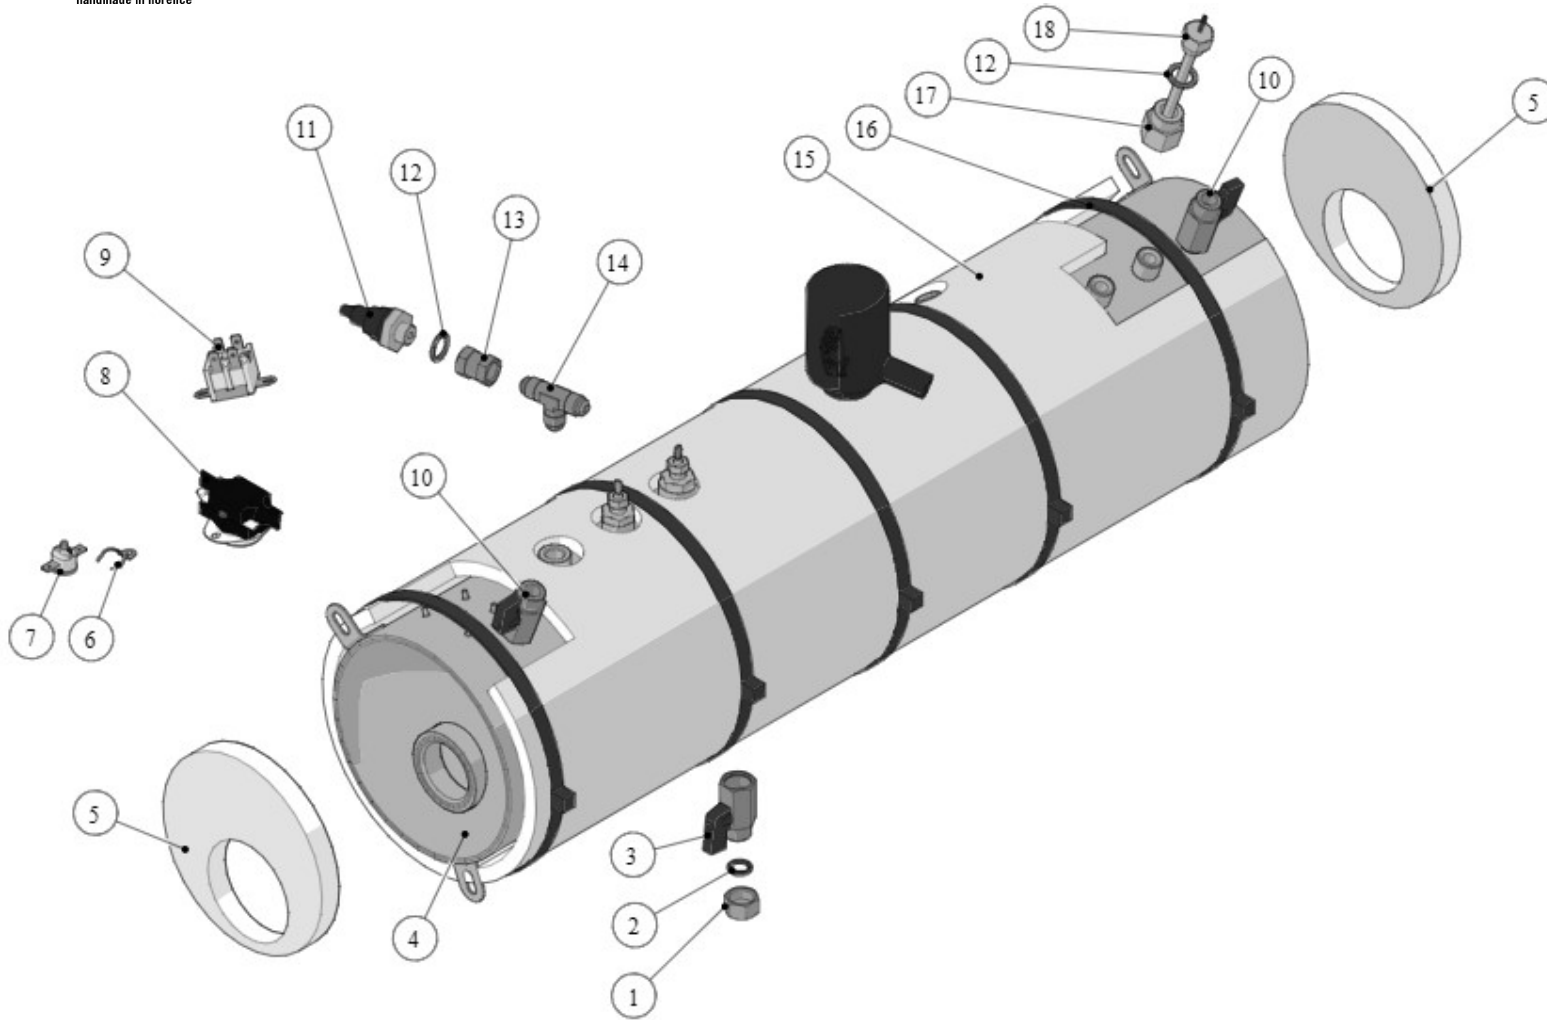

la marzocco
handmade in florence

35 - STEAM BOILER ASSEMBLY