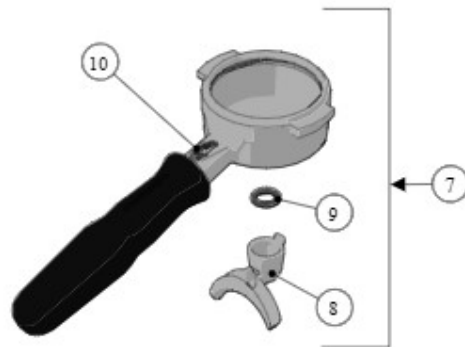

BRASS

STAINLESS STEEL

FOR LA MARZOCCO SWIFT GRINDER

STANDARD VERSION

la marzocco

handmade in florence

Item	Part number	Description
0001	L111/1	PORTAFILTER SINGLE SPOUT BRASS
0002	L115.01	SPOUT 1 CUP W/TREATMENT FOR SANITATION
0003	L111/LM12.01	CUP PORTAFILTER BRASS WITH HANDLE
0004	L111/2N	PORTAFILTER DOUBLE SPOUT BRASS
0005	L119.01	SPOUT 2 CUPS W/TREATMENT FOR SANITATION
0006	L119/V	SCREW FOR DOUBLE SPOUT
0007	L111/2NAC	PORTAFILTER DOUBLE SPOUT
0008	A.5.014.01	DOUBLE SPOUT S/S
0009	H.1.017	O-RING 3,53X9,12 EPDM 70 SH
0009	H.1.017.02	O-RING 3,37X9,21 EPDM
0010	L111/SS.R	CUP PORTAFILTER S/S WITH HANDLE
0011	L111/1AC	PORTAFILTER SINGLE SPOUT
0012	A.5.013.01	SINGLE SPOUT S/S
0013	L115/A	FILTER 1 CUP
0014	L115/A/S	SINGLE FILTER
0015	5.128	19mm SWIFT FILTER BASKET
0016	5.127	22mm SWIFT FILTER BASKET
0017	5.133	TRIPLE SWIFT FILTER BASKET
0018	F.3.029.GR	FILTER 7 GR STANDARD
0019	F.3.053	FILTER 7 GR STANDARD ITALY
0020	F.3.150	FILTER 8 GR STANDARD