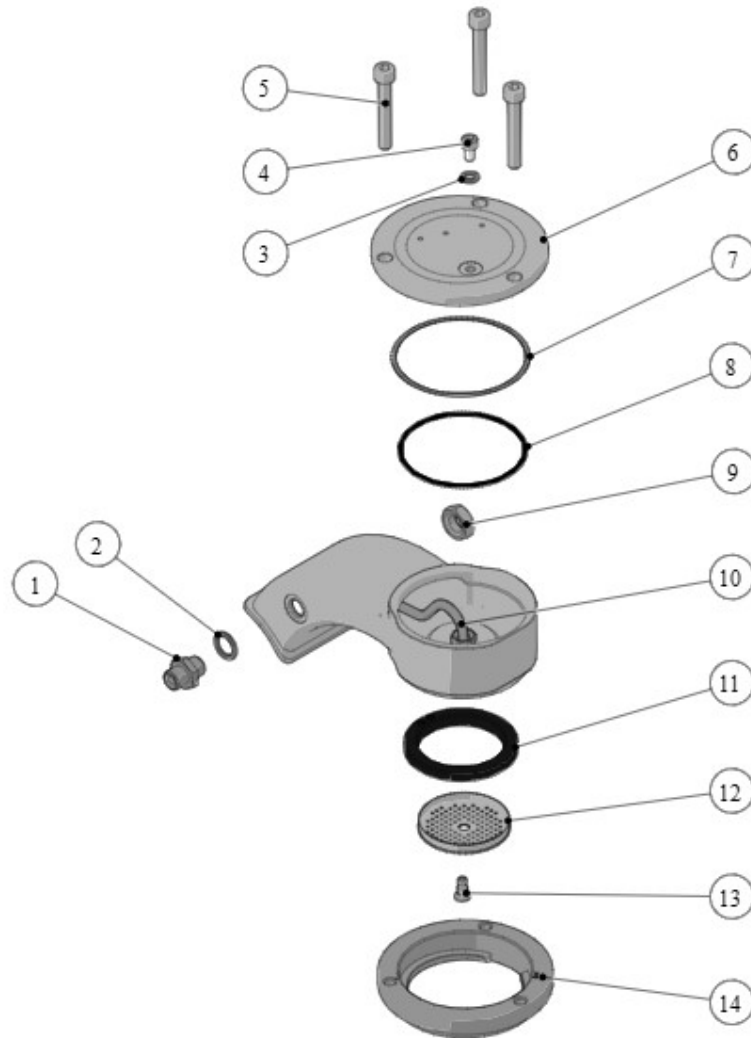

la marzocco
handmade in florence

27 - COFFEE BOILER - GROUP