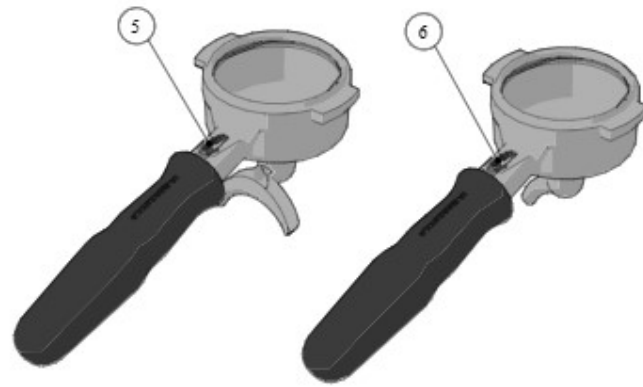

la marzocco
handmade in florence

49 - PORTAFILTER ASSEMBLY

FIXED SPOUT