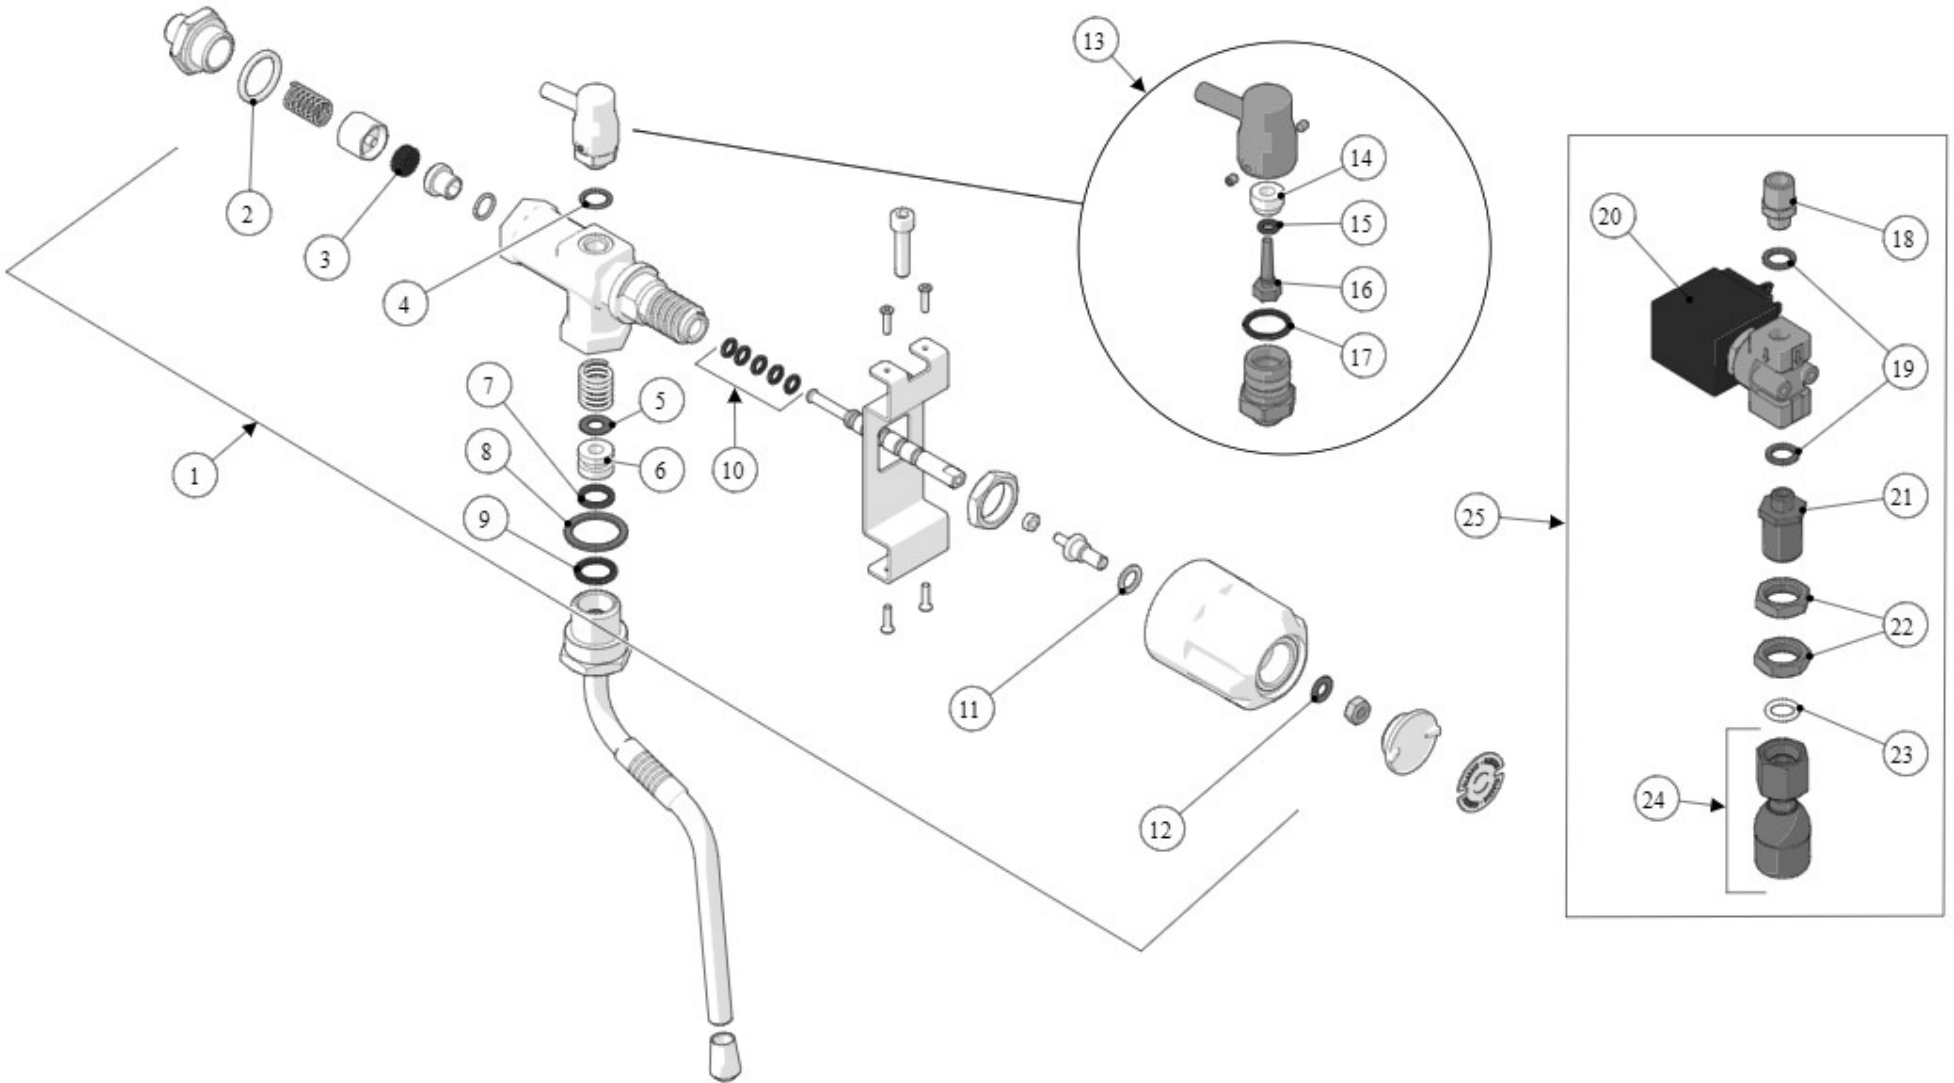

la marzocco
handmade in florence

17 - STEAM WAND ASSEMBLY