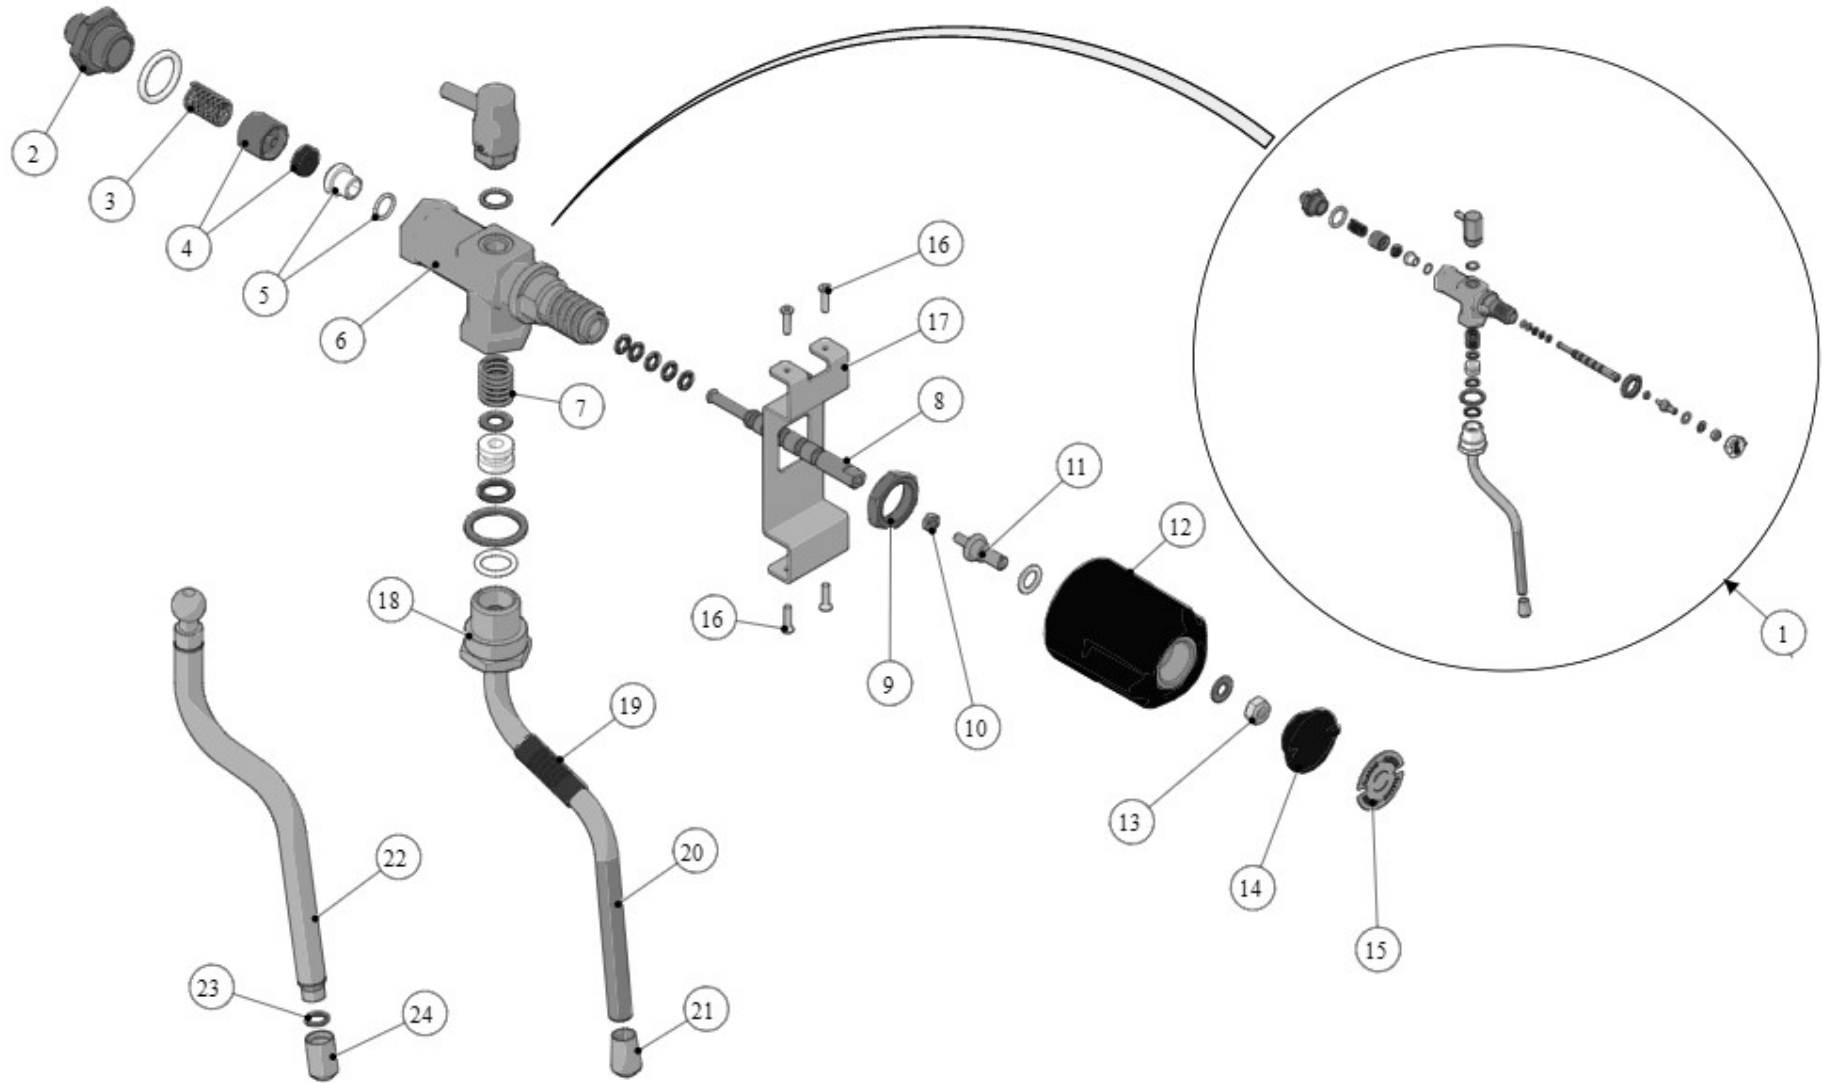

Item	Part number	Description
0009	D.4.047	RED LOGO LCS
0010	D.4.046	LA MARZOCCO LOGO LCS

la marzocco
handmade in florence

11 - BODY PANEL ASSEMBLY

la marzocco

handmade in florence

Item	Part number	Description
0001	C.1.593.DX	CORNER HIGH RIGHT LINEA CLASSIC S
0002	C.1.593.SX	CORNER HIGH LEFT LINEA CLASSIC S
0003	L146	NUT G1/4 H4,5 WR19 BRASS
0004	L140_C	COMPLETE EXPANSION VALVE
0005	F.1.210	LINEA DRAIN BOX
0006	L037/3R	BREAK-DRAIN FOR SOLENOID VALVE
0007	L037/3.01	NIPPLE G1/4M-G1/4M WR19 H25.5 BRASS TR.
0008	I.6.008	NUT CORD GRIPS PG29
0009	E.4.130	CORD GRIPS PG29 W/NUT
0010	L322/G	CORD GRIPS PG21
0011	F.1.097	REDUCER CORD GRIPS PG29
0012	L322/P	CORD GRIPS PG13,5
0013	CL001.01	RUBBER FOOT LEFT/RIGHT
0014	I.1.090	SCREW M10X20 SOCKET CAP S/S A2
0015	F.1.005	PVC FOOT SUPPORTS DM.21 GB5
0016	C.1.369.R	HIGH LEG NEW MODEL LINEA CLASSIC+RUBBER
0017	C.1.370.R	HIGH LEG 4GR NEW MODEL LINEA CL.+RUBBER
0018	CL001/1G	HIGH LEG RUBBER PAD
0019	CL001/1G.R	HIGH LEG + RUBBER PAD

la marzocco
handmade in florence

15 - STEAM WAND ASSEMBLY

la marzocco

handmade in florence

Item	Part number	Description
0001	B.1.008.R	LINEA PB STEAM VALVE COMPL.
0002	A.2.027	FITTING G1/4M-W19M WR26 BRASS TR.
0003	F.3.005	SPRING COMPRESSION 1,3X11,9X29,5 S/S
0004	B.2.010	STEAM VALVE SEAL ASSEMBLY
0005	F.3.007.R	S/S STEAM VALVE SEAT W/ GASKET
0006	A.1.024	LINEA PB STEAM VALVE BODY
0007	F.3.004	SPRING COMPRESSION 2X14,6X26,5 S/S
0008	A.5.018	LINEA PB STEAM VALVE SHAFT
0009	L037/D	NUT G1/2 H6 WR24 BRASS
0010	DADO4M	NUT M4 H3 WR7 BRASS
0011	A.1.022	STEAM VALVE SHAFT EXTENSION
0012	F.1.207	STEAM VALVE KNOB LCS
0013	I.1.046	SELF LOCK NUT M6 H5 WR10 S/S A2
0014	F.1.208	CAP M20X1,5 KNOB STEAM VALVE LCS
0015	D.4.048	STEAM VALVE KNOB COVER LCS
0016	I.1.045	SCREW M3X12 PHILLIPS COUNTERSUNK S/S A2
0017	C.1.608	BRACKET STEAM VALVE LCS
0018	A.1.005	STEAM WAND ADAPTOR
0019	L171/G	STEAM WAND RUBBER
0020	T.2.001	STEAM WAND S/S
0021	L173	STEAM TIP D1,5