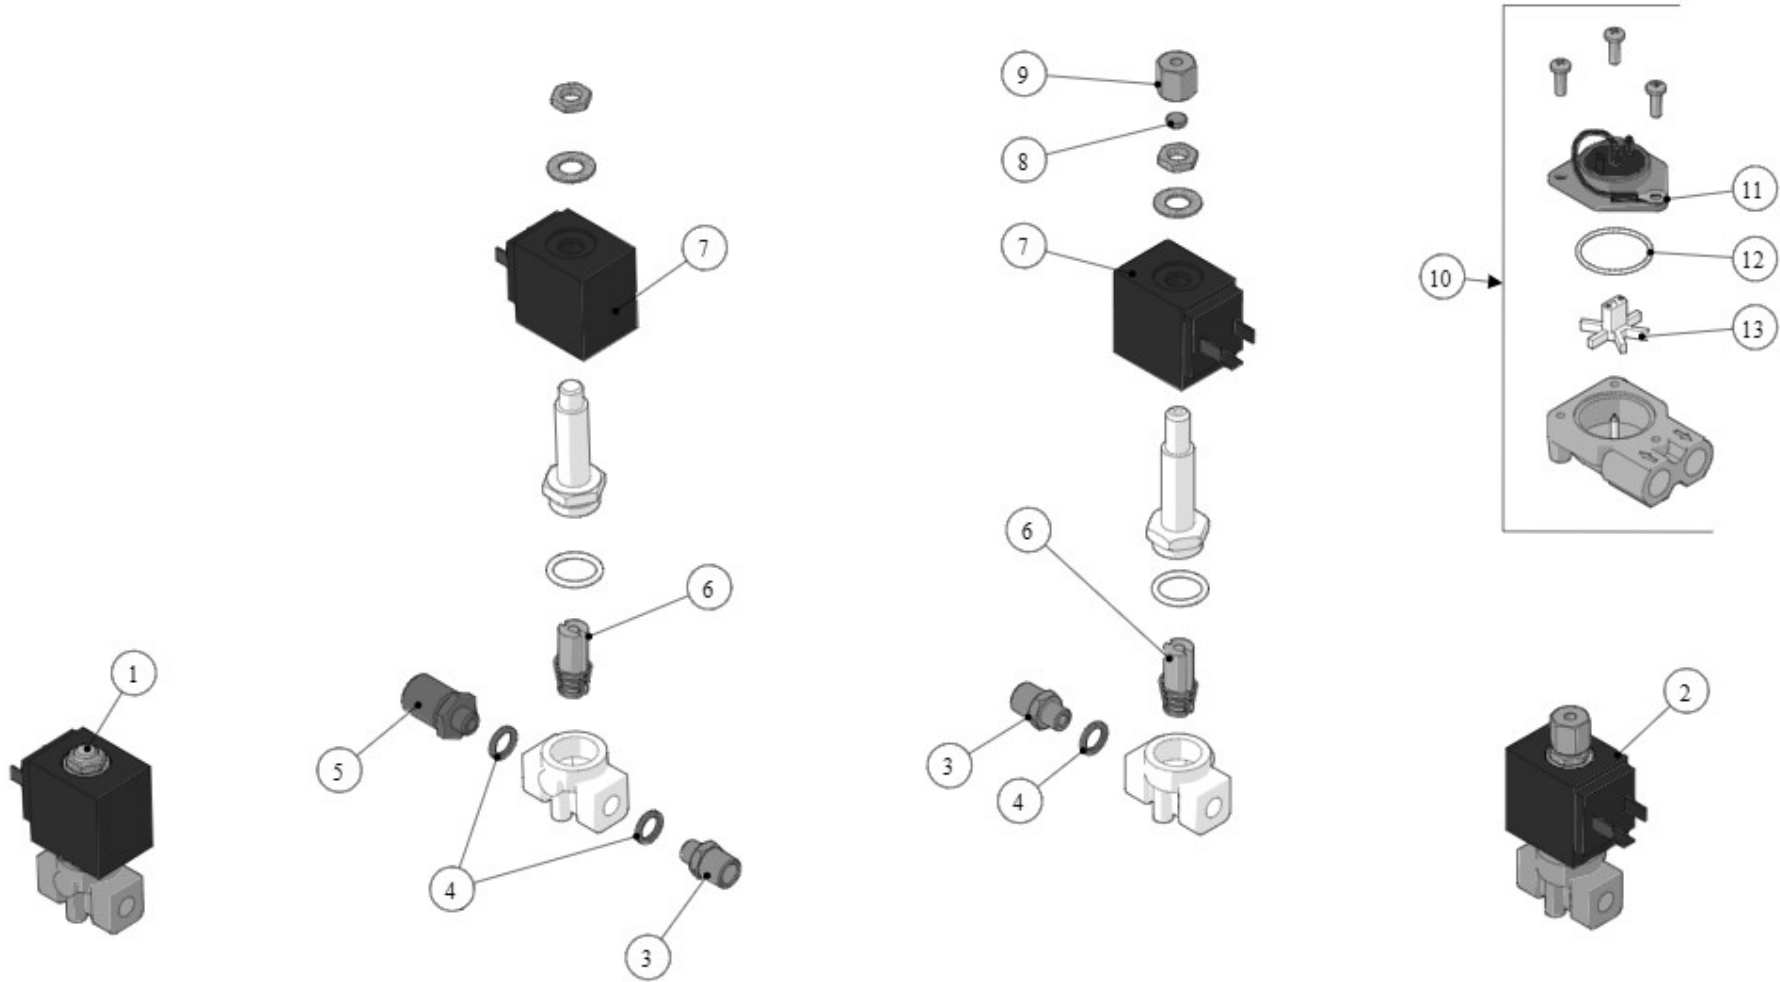

la marzocco
handmade in florence

23 - FITTINGS AND VALVES