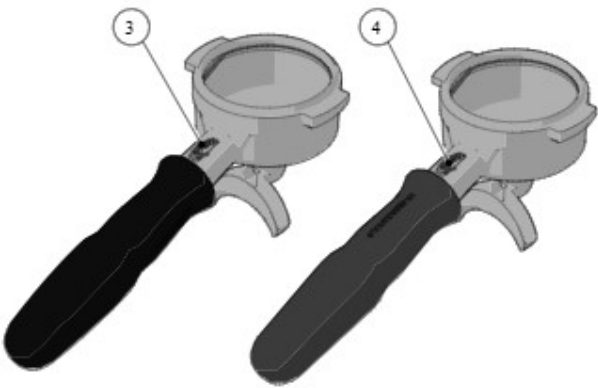

la marzocco
handmade in florence

49 - PORTAFILTER ASSEMBLY

FIXED SPOUT