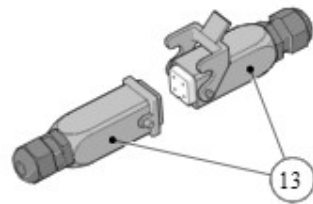

la marzocco
handmade in florence

45 - ELECTRICAL SYSTEM AND PUMP