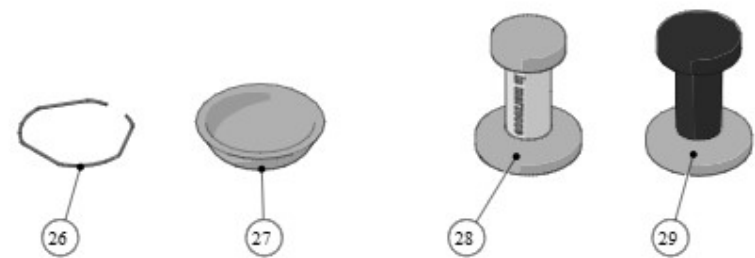

BRASS

STAINLESS STEEL

FOR LA MARZOCCO SWIFT GRINDER

STANDARD VERSION

la marzocco

handmade in florence

Item	Part number	Description
0001	L111/1	PORTAFILTER SINGLE SPOUT BRASS
0002	L115.01	SPOUT 1 CUP W/TREATMENT FOR SANITATION
0003	L111/LM12.01	CUP PORTAFILTER BRASS WITH HANDLE
0004	L111/2N	PORTAFILTER DOUBLE SPOUT BRASS
0005	L119.01	SPOUT 2 CUPS W/TREATMENT FOR SANITATION
0006	L119/V	SCREW FOR DOUBLE SPOUT
0007	L111/2NAC	PORTAFILTER DOUBLE SPOUT
0008	A.5.014.01	DOUBLE SPOUT S/S
0009	H.1.017	O-RING 3,53X9,12 EPDM 70 SH
0009	H.1.017.02	O-RING 3,37X9,21 EPDM
0010	L111/SS.R	CUP PORTAFILTER S/S WITH HANDLE
0011	L111/1AC	PORTAFILTER SINGLE SPOUT
0012	A.5.013.01	SINGLE SPOUT S/S
0013	L115/A	FILTER 1 CUP
0014	L115/A/S	SINGLE FILTER
0015	5.128	19mm SWIFT FILTER BASKET
0016	5.127	22mm SWIFT FILTER BASKET
0017	5.133	TRIPLE SWIFT FILTER BASKET
0018	F.3.029.GR	FILTER 7 GR STANDARD
0019	F.3.053	FILTER 7 GR STANDARD ITALY
0020	F.3.150	FILTER 8 GR STANDARD