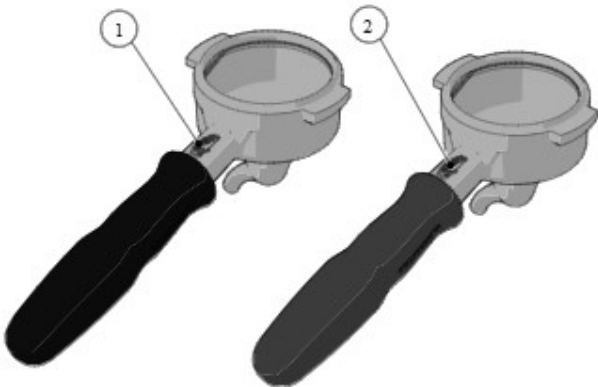

la marzocco
handmade in florence

49 - PORTAFILTER ASSEMBLY

FIXED SPOUT