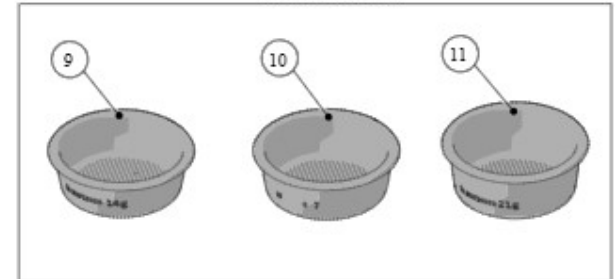

la marzocco
handmade in florence

49 - PORTAFILTER ASSEMBLY

FIXED SPOUT

RIDGELESS

X - TESTED & CERTIFIED