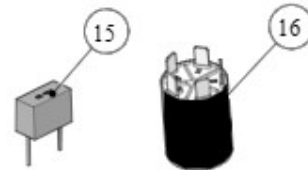

la marzocco
handmade in florence

45 - ELECTRICAL SYSTEM AND PUMP