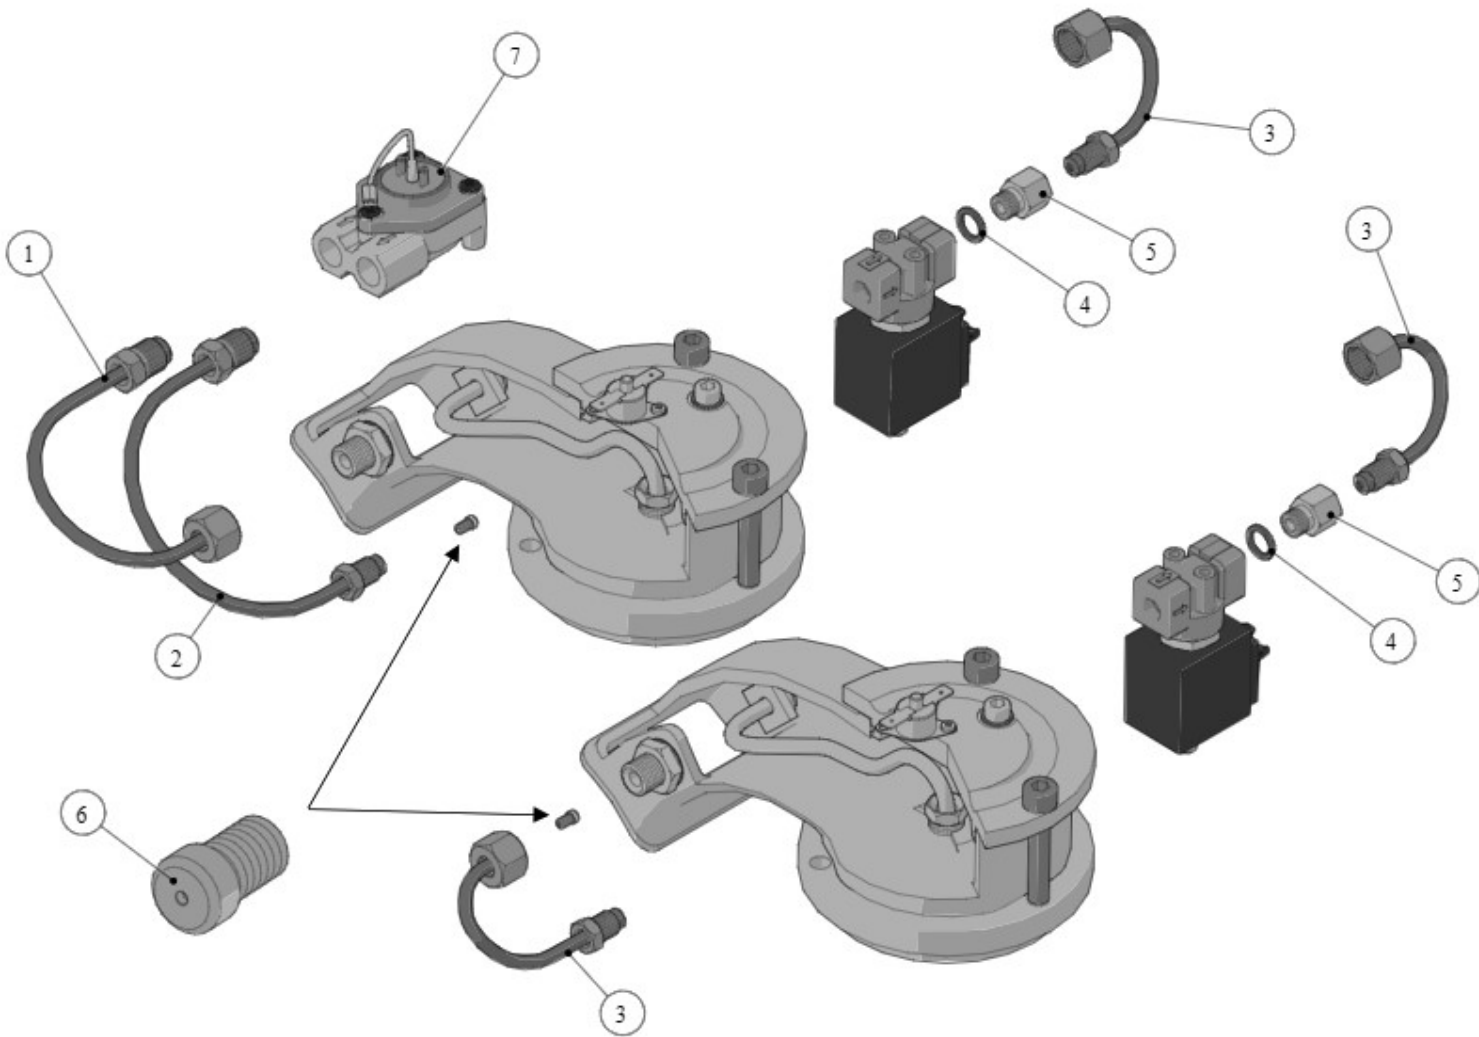

la marzocco
handmade in florence

29 - COFFEE BOILER - GROUP