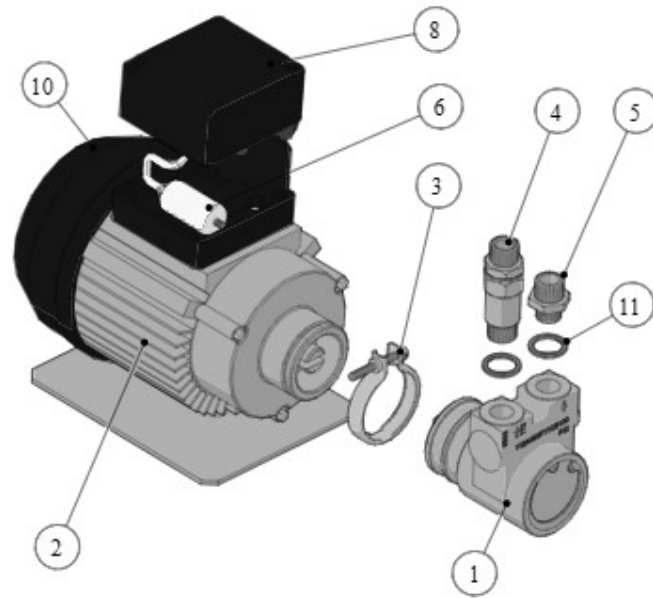

la marzocco
handmade in florence

45 - ELECTRICAL SYSTEM AND PUMP