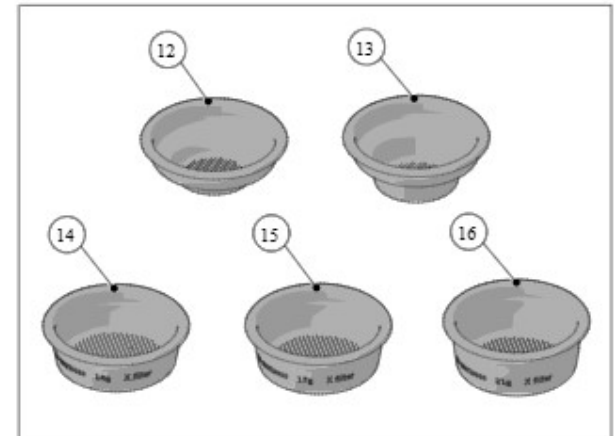

la marzocco
handmade in florence

49 - PORTAFILTER ASSEMBLY

FIXED SPOUT

RIDGELESS

X - TESTED & CERTIFIED

la marzocco

handmade in florence

Item	Part number	Description
0001	A.5.078	PORTAFILTER FIXED SINGLE SPOUT
0002	A.5.126	PORTAFILTER FIXED SINGLE SPOUT MAPLE
0002	A.5.128	PORTAFILTER FIXED SINGLE SPOUT WALNUT
0003	A.5.079	PORTAFILTER FIXED DOUBLE SPOUT
0004	A.5.127	PORTAFILTER FIXED DOUBLE SPOUT MAPLE
0004	A.5.129	PORTAFILTER FIXED DOUBLE SPOUT WALNUT
0005	L111/2MW.R	PORTAFILTER DOUBLE SPOUT MAPLE
0005	L111/2WW.R	PORTAFILTER DOUBLE SPOUT WALNUT
0006	L111/1MW.R	PORTAFILTER SINGLE SPOUT MAPLE
0006	L111/1WW.R	PORTAFILTER SINGLE SPOUT WALNUT
0007	L111/X.01	PORTAFILTER NAKED
0008	A.5.060	PORTAFILTER NAKED WALNUT
0008	A.5.061	PORTAFILTER NAKED MAPLE
0009	F.3.080	FILTER 14 GR RIDGELESS
0010	F.3.079	FILTER 17 GR RIDGELESS
0011	F.3.081	FILTER 21 GR RIDGELESS
0012	F.3.054.X	FILTER 7 GR X ITALIA
0013	F.3.029.X	FILTER 7 GR X
0014	F.3.028.X	FILTER 14 GR X
0015	F.3.027.X	FILTER 17 GR X
0016	F.3.026.X	FILTER 21 GR X

la marzocco
handmade in florence

51 - SCALES VERSION - PORTAFILTER ASSEMB

1

2

3

la marzocco

handmade in florence

Item	Part number	Description
0001	931-2	2 PRECISION PORTAFILTER KIT
0002	931-3	3 PRECISION PORTAFILTER KIT
0003	947	4x 14g S/S PRECISION FILTER BASKET KIT
0003	932	4x 17g S/S PRECISION FILTER BASKET KIT
0003	948	4x 21g S/S PRECISION FILTER BASKET KIT