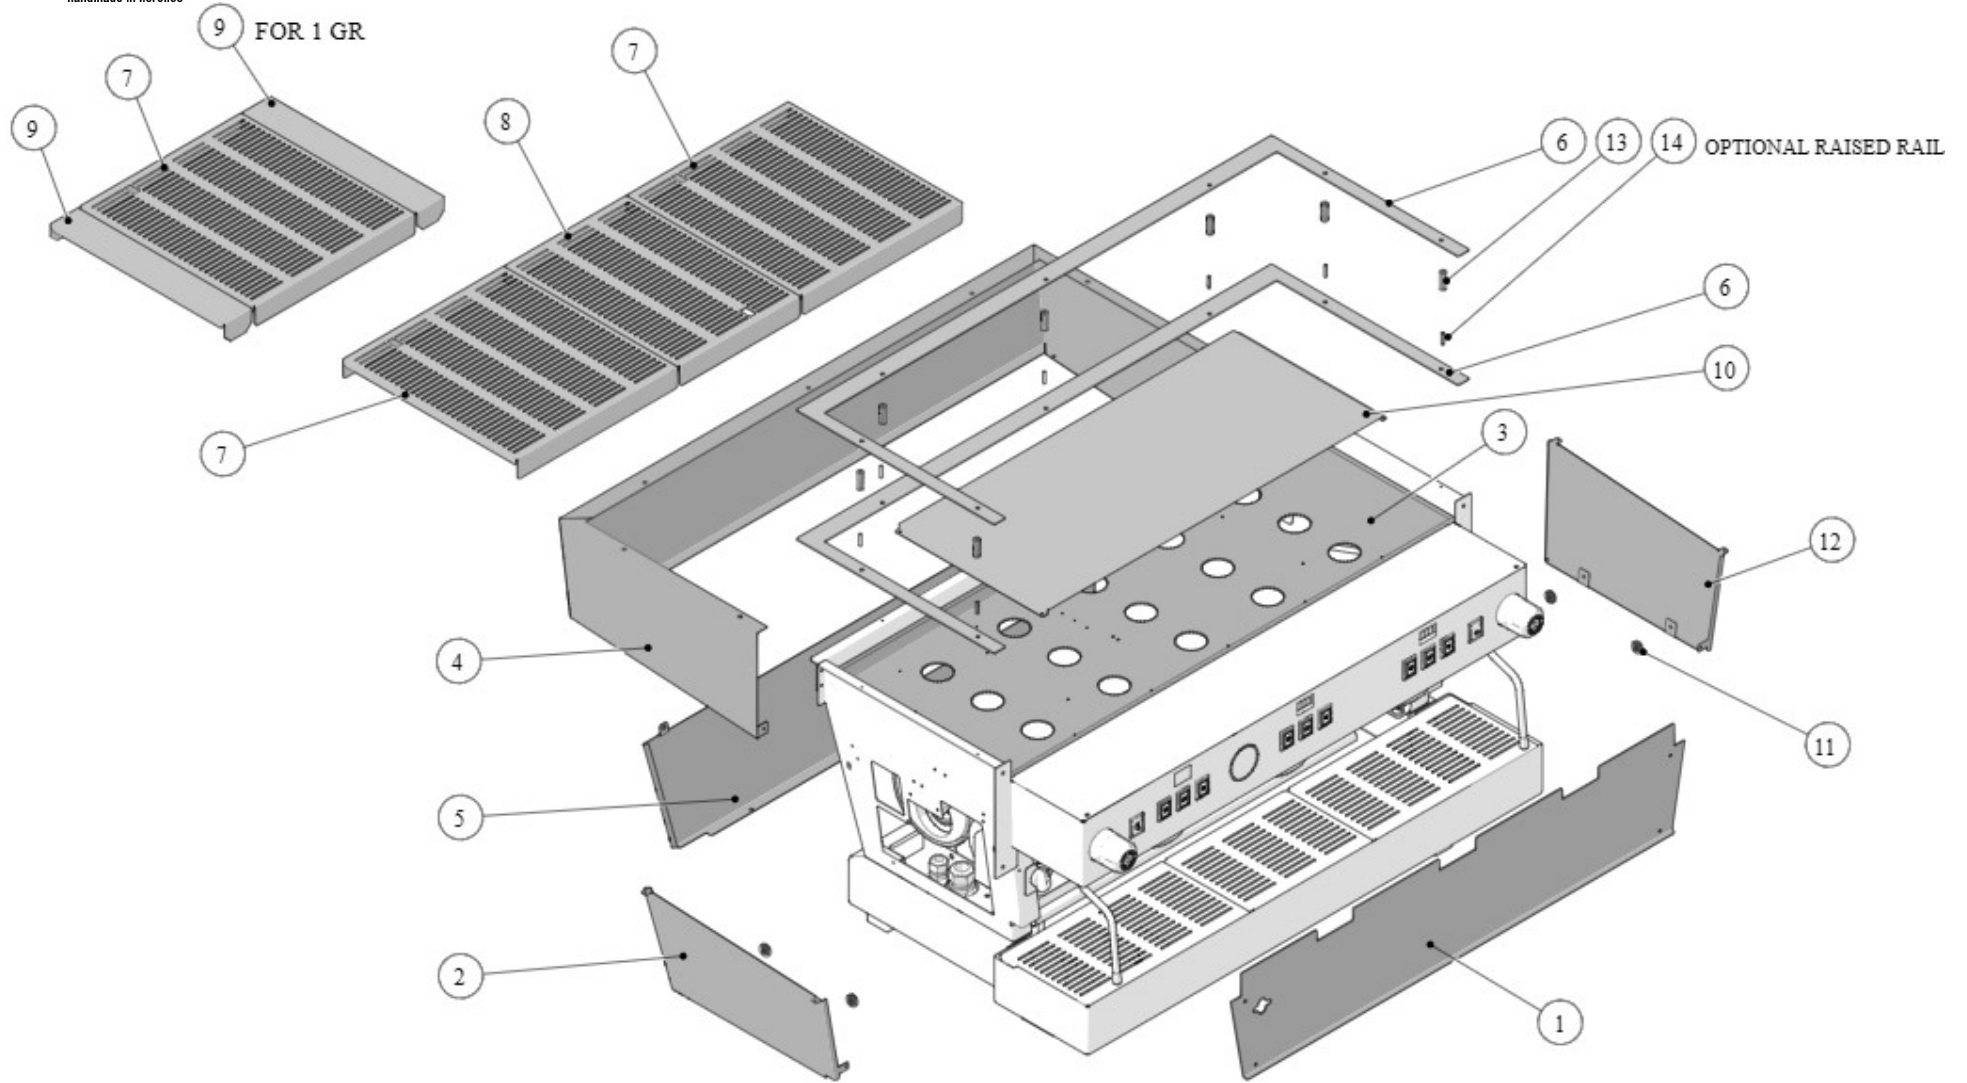

la marzocco
handmade in florence

PARTS LCS

la marzocco
handmade in florence

07 - BODY PANEL ASSEMBLY

la marzocco

handmade in florence

Item	Part number	Description
0001	C.1.580.1	PANEL MAIN SWITCH LINEA 1GR S
0001	C.1.580.2	PANEL MAIN SWITCH LINEA S 2GR
0001	C.1.580.3	PANEL MAIN SWITCH LINEA S 3GR
0001	C.1.580.4	PANEL MAIN SWITCH LINEA S 4GR
0002	C.1.622.SX	PANEL LEFT SIDE LCS
0003	CL19/1.01	TRAY CUPWARMER LINEA CLASSIC 1GR W/PEM
0003	CL19/2.01	TRAY CUPWARMER LINEA CLASSIC 2GR W/PEM
0003	CL19/3.01	TRAY CUPWARMER LINEA CLASSIC 3GR W/PEM
0003	CL19/4.01	TRAY CUPWARMER LINEA CLASSIC 4GR W/PEM
0004	C.1.623.1	SHEET SUPERIOR REAR LINEA 1GR S
0004	C.1.623.2	SHEET SUPERIOR REAR LINEA 2GR S
0004	C.1.623.3	SHEET SUPERIOR REAR LINEA 3GR S
0004	C.1.623.4	SHEET SUPERIOR REAR LINEA 4GR S
0005	C.1.624.4	PANEL BACK LINEA 4GR S
0005	C.1.624.3	PANEL BACK LINEA 3GR S
0005	C.1.624.2	PANEL BACK LINEA 2GR S
0005	C.1.624.1	PANEL BACK LINEA 1GR S
0006	C.1.625.1	COVER CUPWARMER LCS 1GR
0006	961-2	RETROFIT KIT CUP TRAY LCS 2GR
0006	961-3	RETROFIT KIT CUP TRAY LCS 3GR
0006	961-4	RETROFIT KIT CUP TRAY LCS 4GR