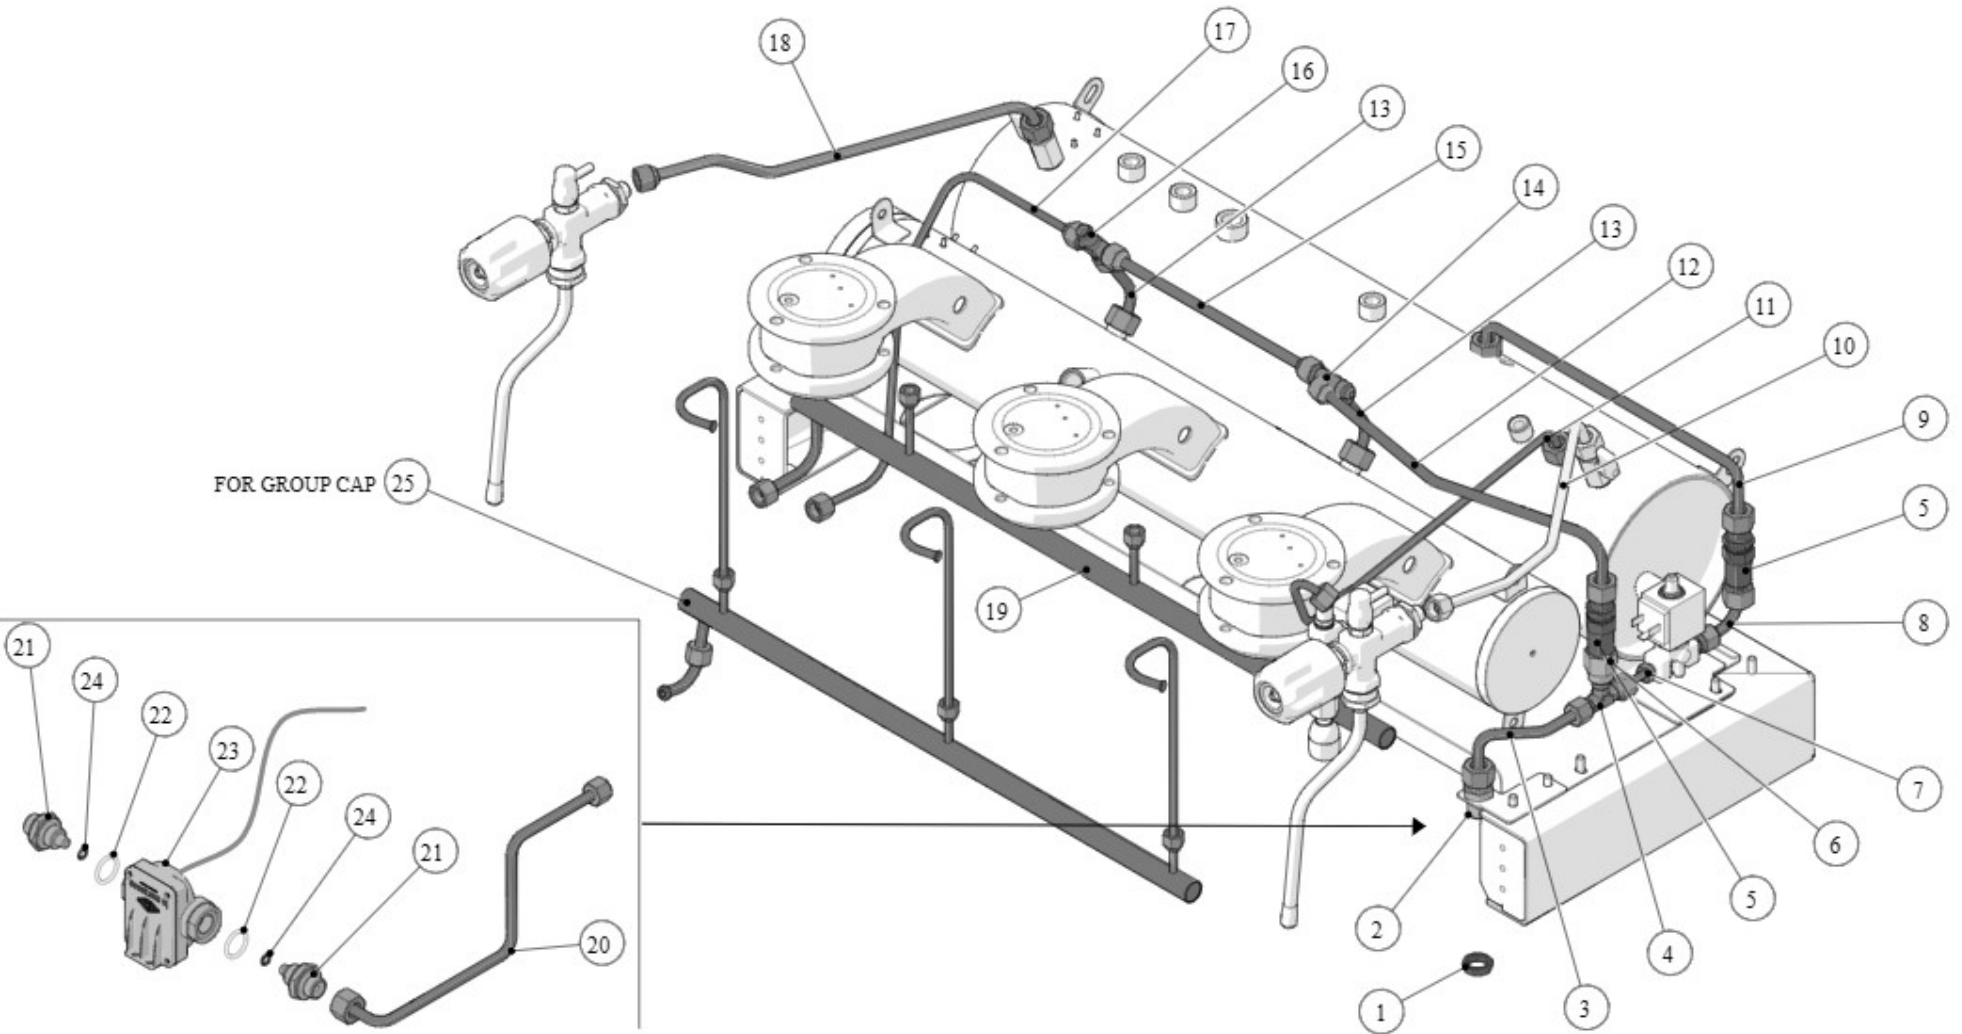

la marzocco
handmade in florence

21 - HYDRAULIC ASSEMBLY