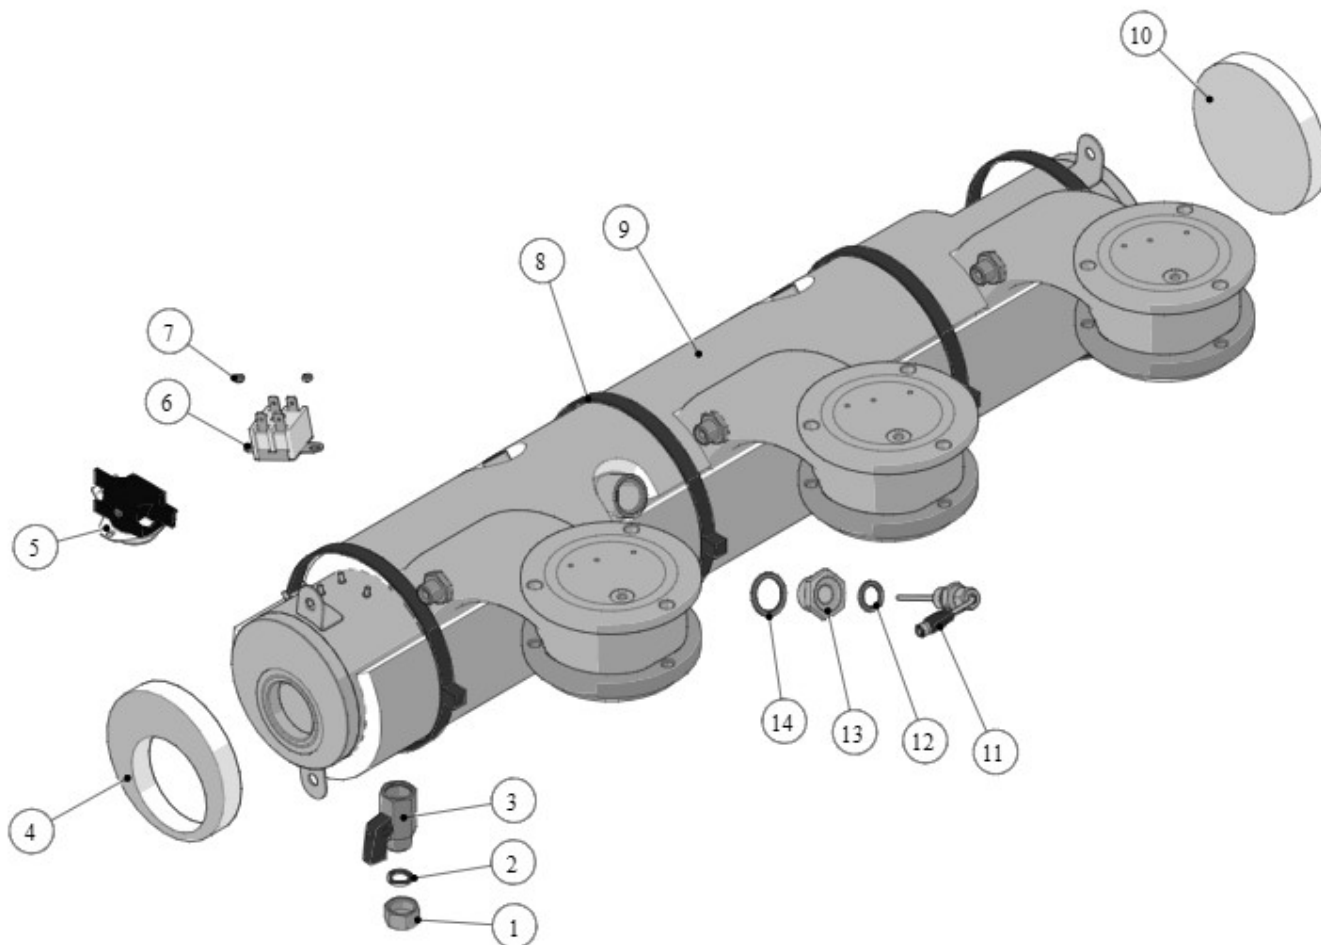

la marzocco
handmade in florence

25 - COFFEE BOILER - GROUP