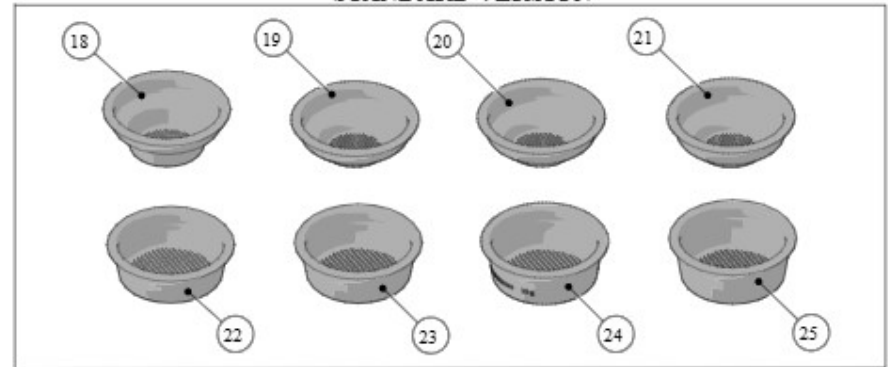

BRASS

STAINLESS STEEL

FOR LA MARZOCCO SWIFT GRINDER

STANDARD VERSION

la marzocco

handmade in florence

Item	Part number	Description
0001	L111/1	PORTAFILTER SINGLE SPOUT BRASS
0002	L115.01	SPOUT 1 CUP W/TREATMENT FOR SANITATION
0003	L111/LM12.01	CUP PORTAFILTER BRASS WITH HANDLE
0004	L111/2N	PORTAFILTER DOUBLE SPOUT BRASS
0005	L119.01	SPOUT 2 CUPS W/TREATMENT FOR SANITATION
0006	L119/V	SCREW FOR DOUBLE SPOUT
0007	L111/2NAC	PORTAFILTER DOUBLE SPOUT
0008	A.5.014.01	DOUBLE SPOUT S/S
0009	H.1.017	O-RING 3,53X9,12 EPDM 70 SH
0009	H.1.017.02	O-RING 3,37X9,21 EPDM
0010	L111/SS.R	CUP PORTAFILTER S/S WITH HANDLE
0011	L111/1AC	PORTAFILTER SINGLE SPOUT
0012	A.5.013.01	SINGLE SPOUT S/S
0013	L115/A	FILTER 1 CUP
0014	L115/A/S	SINGLE FILTER
0015	5.128	19mm SWIFT FILTER BASKET
0016	5.127	22mm SWIFT FILTER BASKET
0017	5.133	TRIPLE SWIFT FILTER BASKET
0018	F.3.029.GR	FILTER 7 GR STANDARD
0019	F.3.053	FILTER 7 GR STANDARD ITALY
0020	F.3.150	FILTER 8 GR STANDARD