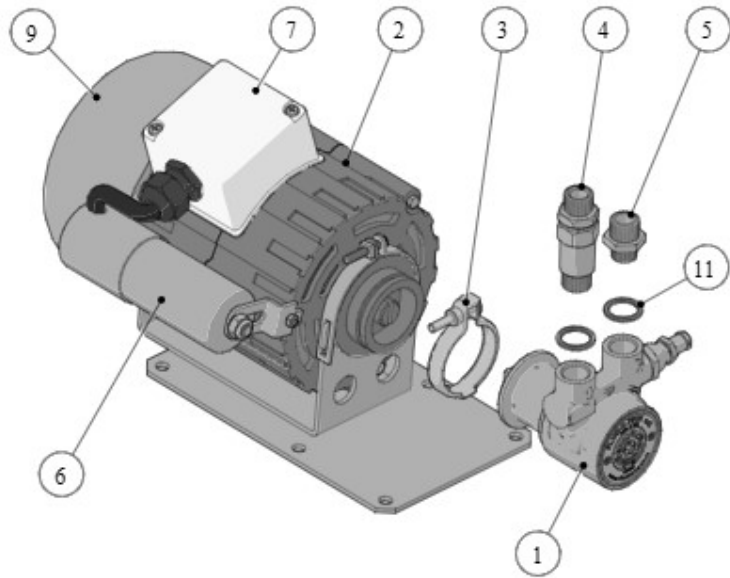

la marzocco
handmade in florence

45 - ELECTRICAL SYSTEM AND PUMP