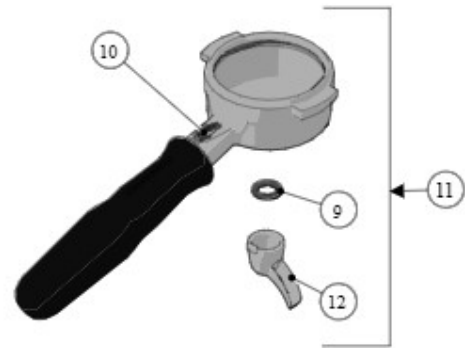

Item	Part number	Description
0014	LAD3D5/C03	CM.140 3D5 BUTTON BOX CABLE
0015	E.2.090	FILTER KEMET R46 1.5uF + RESISTANCE 1M Ω
0016	E.2.092	EMIRFI FILTER 16A

la marzocco
handmade in florence

47 - PORTAFILTER ASSEMBLY

BRASS

STAINLESS STEEL

FOR LA MARZOCCO SWIFT GRINDER

STANDARD VERSION

la marzocco

handmade in florence

Item	Part number	Description
0001	L111/1	PORTAFILTER SINGLE SPOUT BRASS
0002	L115.01	SPOUT 1 CUP W/TREATMENT FOR SANITATION
0003	L111/LM12.01	CUP PORTAFILTER BRASS WITH HANDLE
0004	L111/2N	PORTAFILTER DOUBLE SPOUT BRASS
0005	L119.01	SPOUT 2 CUPS W/TREATMENT FOR SANITATION
0006	L119/V	SCREW FOR DOUBLE SPOUT
0007	L111/2NAC	PORTAFILTER DOUBLE SPOUT
0008	A.5.014.01	DOUBLE SPOUT S/S
0009	H.1.017	O-RING 3,53X9,12 EPDM 70 SH
0009	H.1.017.02	O-RING 3,37X9,21 EPDM
0010	L111/SS.R	CUP PORTAFILTER S/S WITH HANDLE
0011	L111/1AC	PORTAFILTER SINGLE SPOUT
0012	A.5.013.01	SINGLE SPOUT S/S
0013	L115/A	FILTER 1 CUP
0014	L115/A/S	SINGLE FILTER
0015	5.128	19mm SWIFT FILTER BASKET
0016	5.127	22mm SWIFT FILTER BASKET
0017	5.133	TRIPLE SWIFT FILTER BASKET
0018	F.3.029.GR	FILTER 7 GR STANDARD
0019	F.3.053	FILTER 7 GR STANDARD ITALY
0020	F.3.150	FILTER 8 GR STANDARD