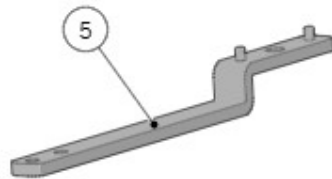

la marzocco
handmade in florence

35 - HOSE AND ACCESSORIES