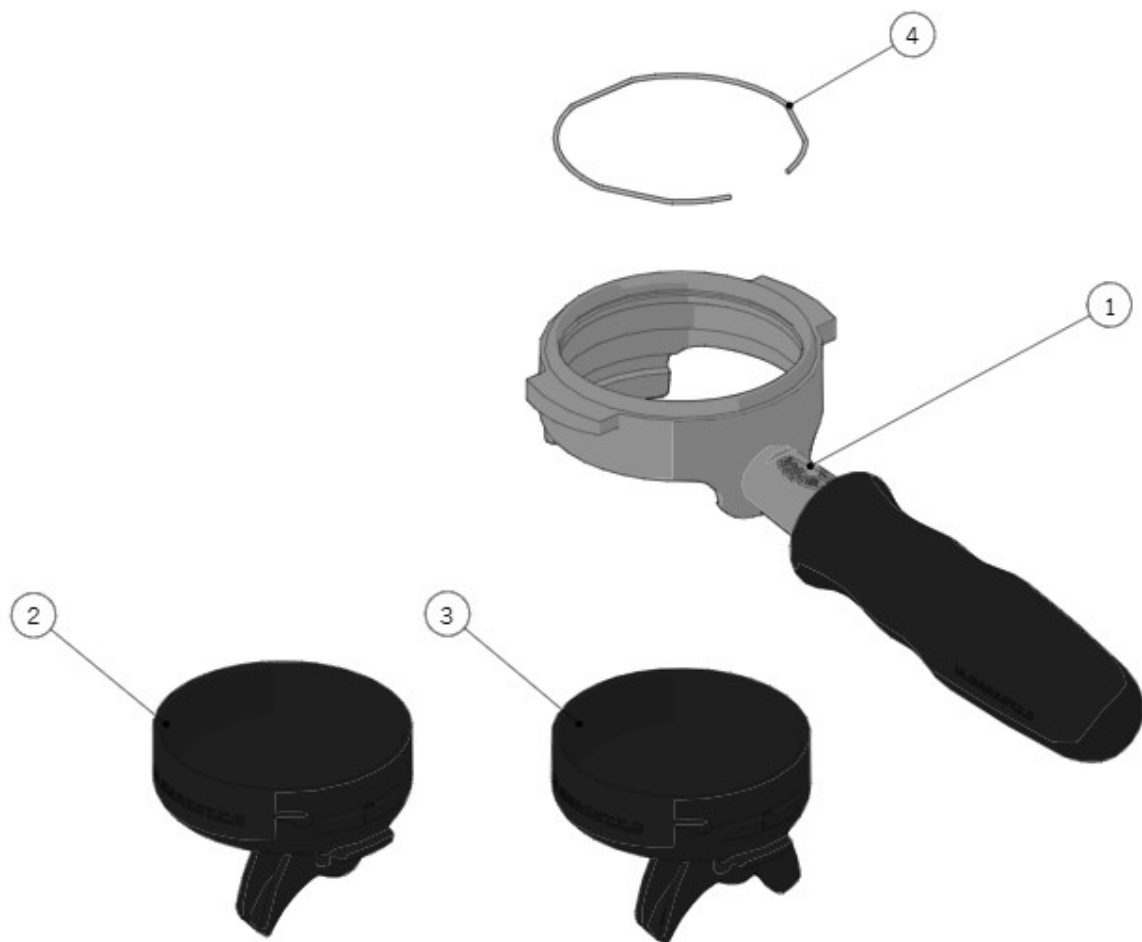

la marzocco
handmade in florence

28 - PORTAFILTERS