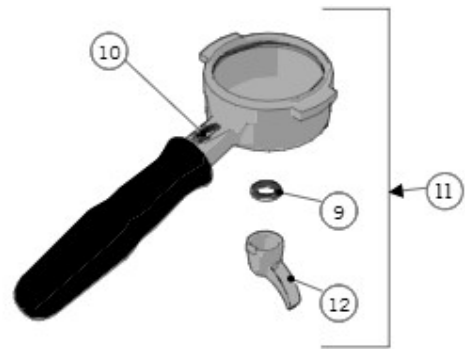

la marzocco
handmade in florence

33 - FILTERS AND PORTAFILTERS

BRASS

STAINLESS STEEL