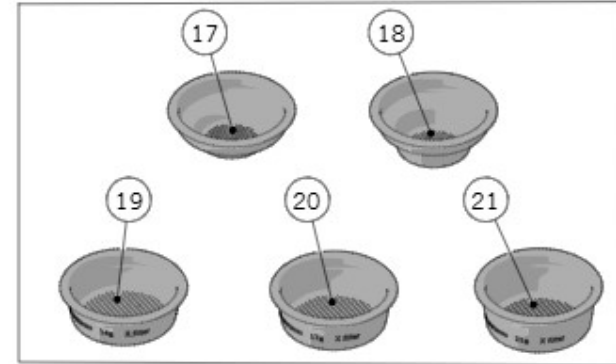

X - TESTED & CERTIFIED