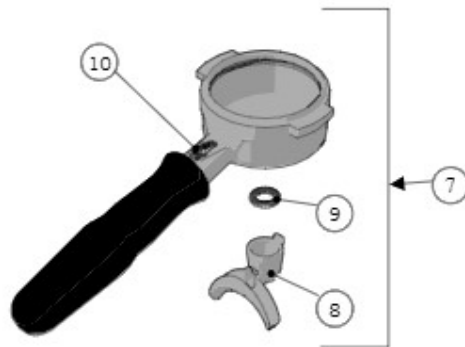

Item	Part number	Description
0001	L115/A	FILTER 1 CUP
0002	L115/A/S	SINGLE FILTER
0003	5.128	19mm SWIFT FILTER BASKET
0004	5.127	22mm SWIFT FILTER BASKET
0005	5.133	TRIPLE SWIFT FILTER BASKET
0006	F.3.029.GR	FILTER 7 GR STANDARD
0007	F.3.053	FILTER 7 GR STANDARD ITALY
0008	F.3.150	FILTER 8 GR STANDARD
0009	F.3.134	FILTER 9 GR STANDARD
0010	F.3.028.01	FILTER 14 GR STANDARD
0011	F.3.027.01	FILTER 17 GR STANDARD
0012	F.3.135	FILTER 19 GR STANDARD
0013	F.3.026.01	FILTER 21 GR STANDARD
0014	F.3.080	FILTER 14 GR RIDGELESS
0015	F.3.079	FILTER 17 GR RIDGELESS
0016	F.3.081	FILTER 21 GR RIDGELESS
0017	F.3.054.X	FILTER 7 GR X ITALIA
0018	F.3.029.X	FILTER 7 GR X
0019	F.3.028.X	FILTER 14 GR X
0020	F.3.027.X	FILTER 17 GR X
0021	F.3.026.X	FILTER 21 GR X

Item	Part number	Description
0022	L113	SPRING D WIRE1,1 S/S FILTER LOCK
0023	L115/C	BLIND FILTER
0024	F.3.045	S/S-ALUMINUM SINGLE-DOUBLE TAMPER
0025	F.3.031.01	ANODIZED DOUBLE TAMPER S/S US VERSION
0026	F.3.039	CALIBRATED TAMPER

la marzocco
handmade in florence

33 - FILTERS AND PORTAFILTERS

BRASS

STAINLESS STEEL

la marzocco

handmade in florence

Item	Part number	Description
0001	A.5.078	PORTAFILTER FIXED SINGLE SPOUT
0002	A.5.126	PORTAFILTER FIXED SINGLE SPOUT MAPLE
0002	A.5.128	PORTAFILTER FIXED SINGLE SPOUT WALNUT
0003	A.5.079	PORTAFILTER FIXED DOUBLE SPOUT
0004	A.5.127	PORTAFILTER FIXED DOUBLE SPOUT MAPLE
0004	A.5.129	PORTAFILTER FIXED DOUBLE SPOUT WALNUT
0005	L111/2MW.R	PORTAFILTER DOUBLE SPOUT MAPLE
0005	L111/2WW.R	PORTAFILTER DOUBLE SPOUT WALNUT
0006	L111/1MW.R	PORTAFILTER SINGLE SPOUT MAPLE
0006	L111/1WW.R	PORTAFILTER SINGLE SPOUT WALNUT
0007	L111/X.01	PORTAFILTER NAKED
0008	A.5.060	PORTAFILTER NAKED WALNUT
0008	A.5.061	PORTAFILTER NAKED MAPLE
0009	F.3.080	FILTER 14 GR RIDGELESS
0010	F.3.079	FILTER 17 GR RIDGELESS
0011	F.3.081	FILTER 21 GR RIDGELESS
0012	F.3.054.X	FILTER 7 GR X ITALIA
0013	F.3.029.X	FILTER 7 GR X
0014	F.3.028.X	FILTER 14 GR X
0015	F.3.027.X	FILTER 17 GR X
0016	F.3.026.X	FILTER 21 GR X