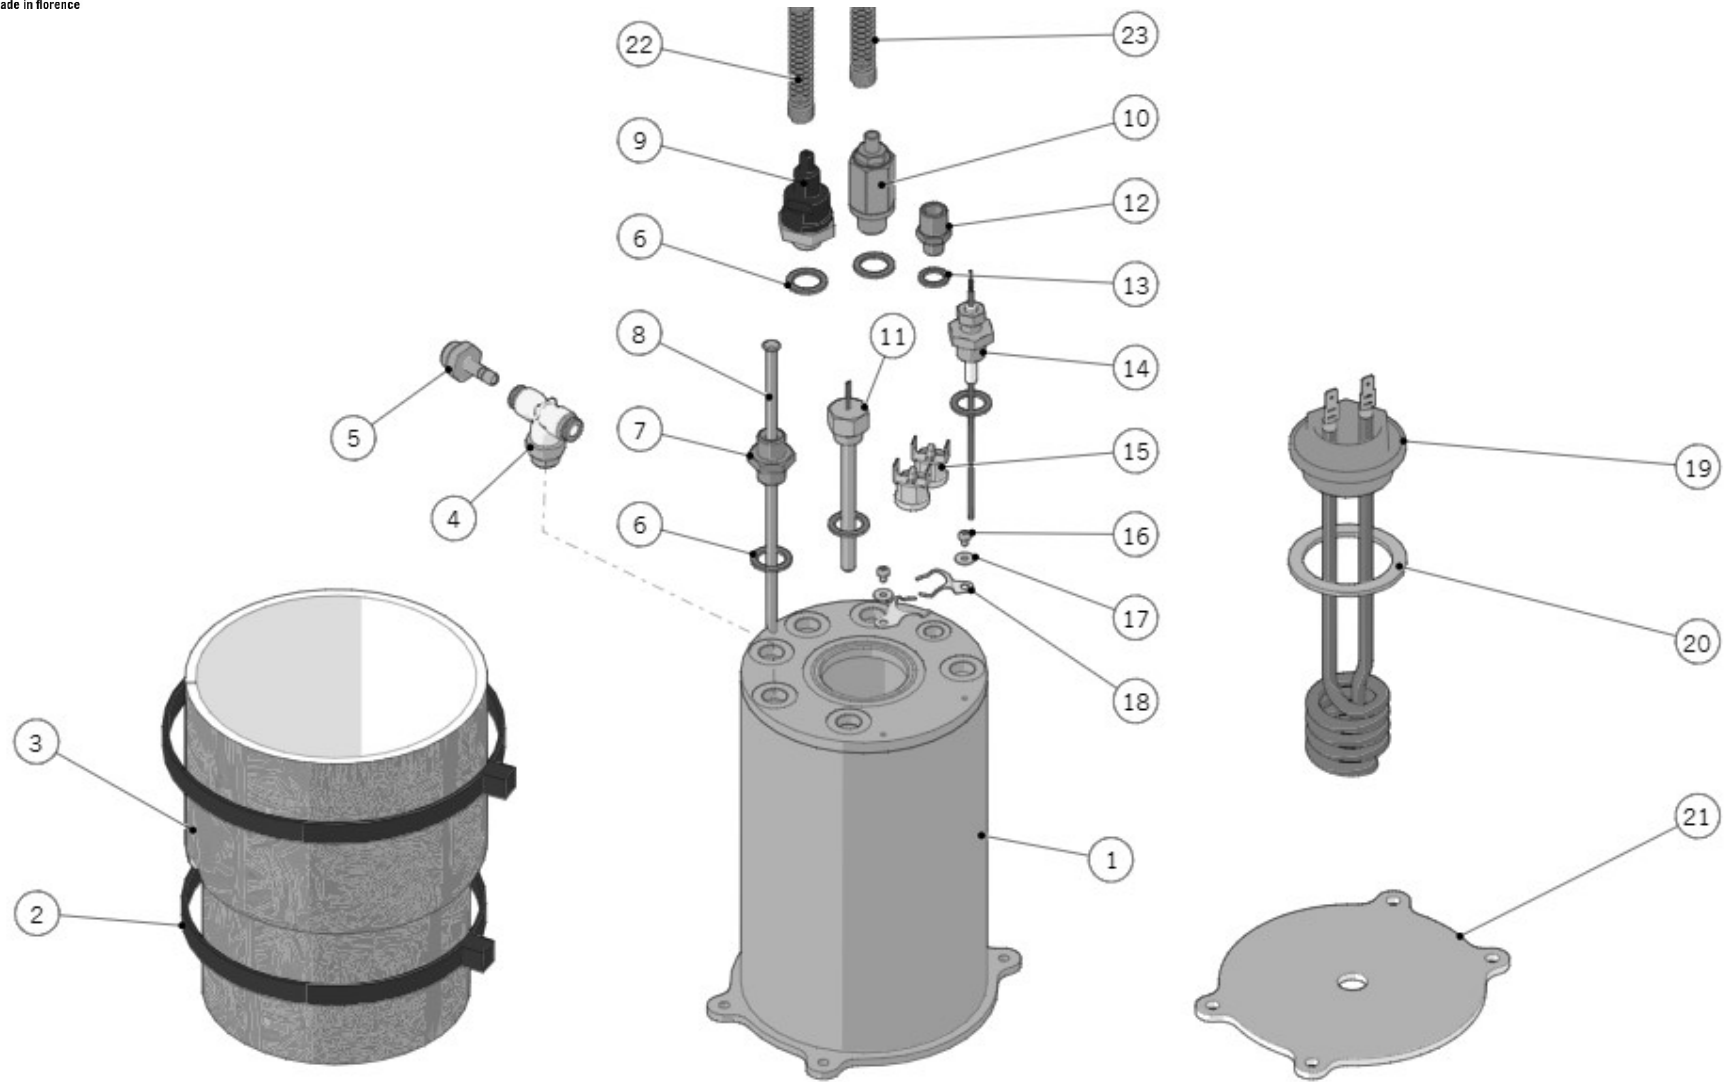

la marzocco
handmade in florence

27 - STEAM BOILER