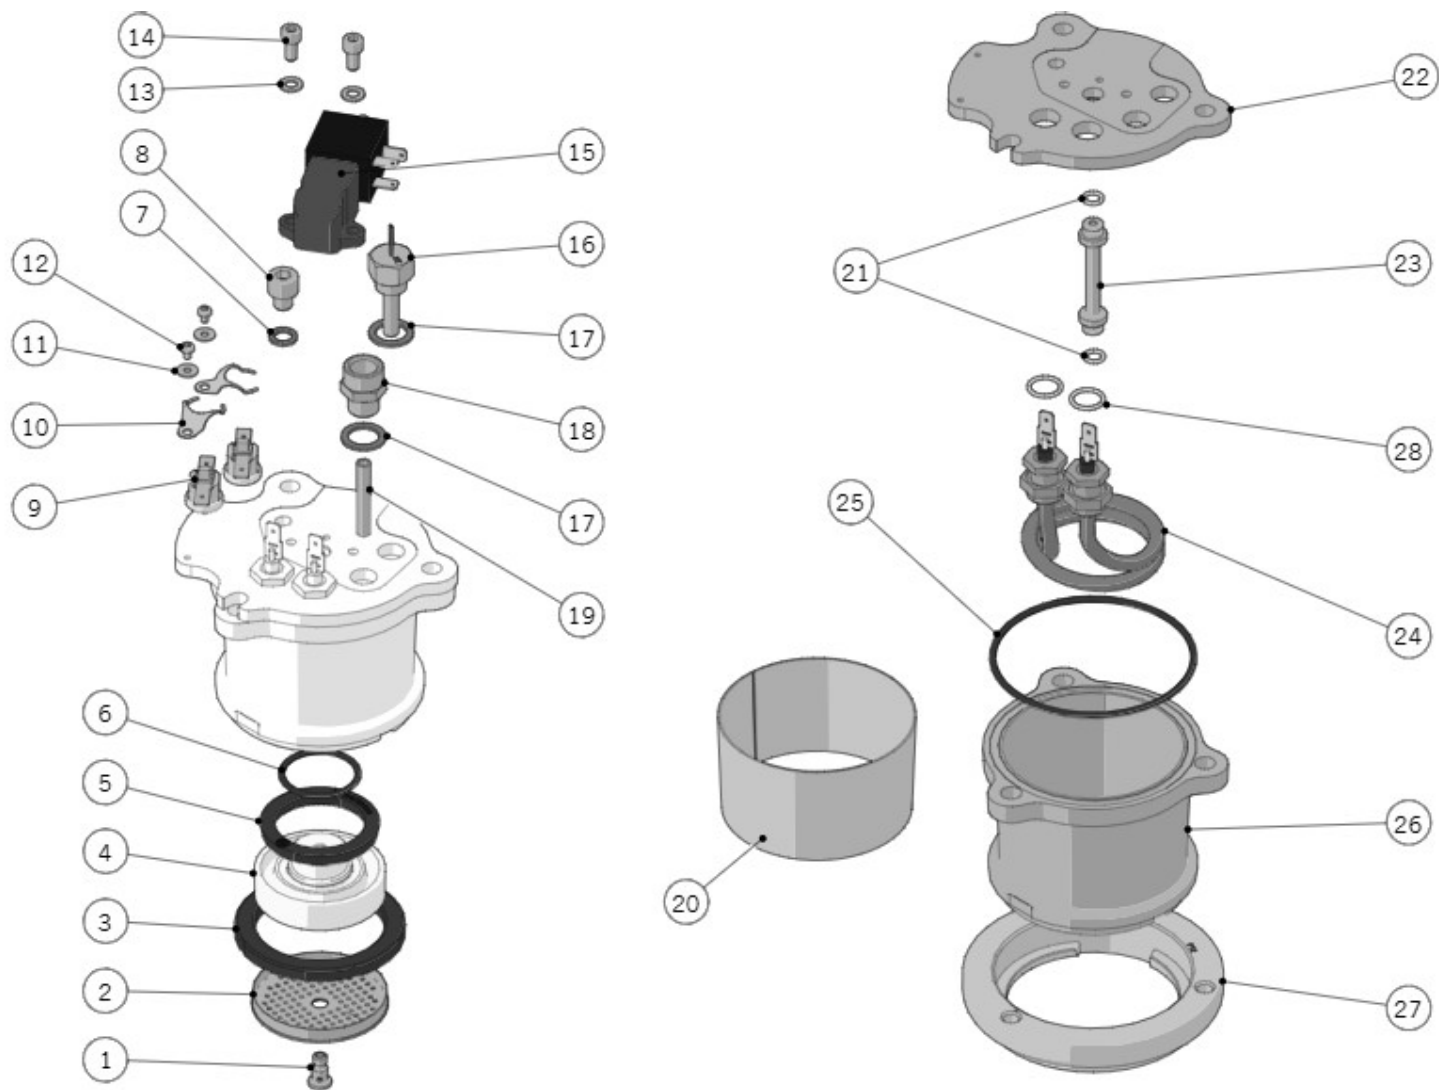

la marzocco

handmade in florence

25 - COFFEE GROUP