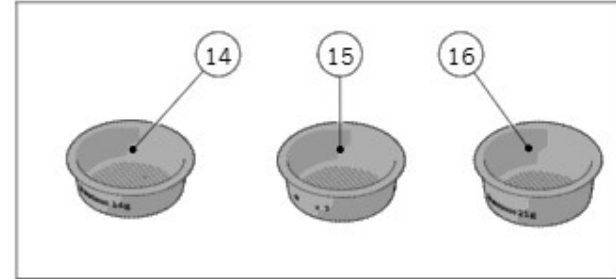

la marzocco
handmade in florence

31 - FILTERS

RIDGELESS