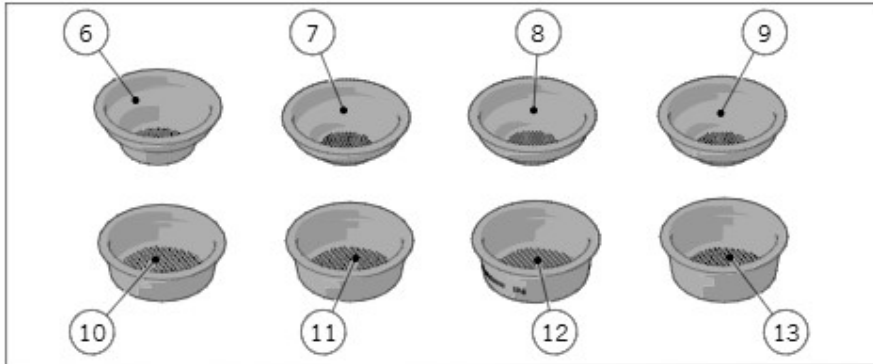

STANDARD VERSION