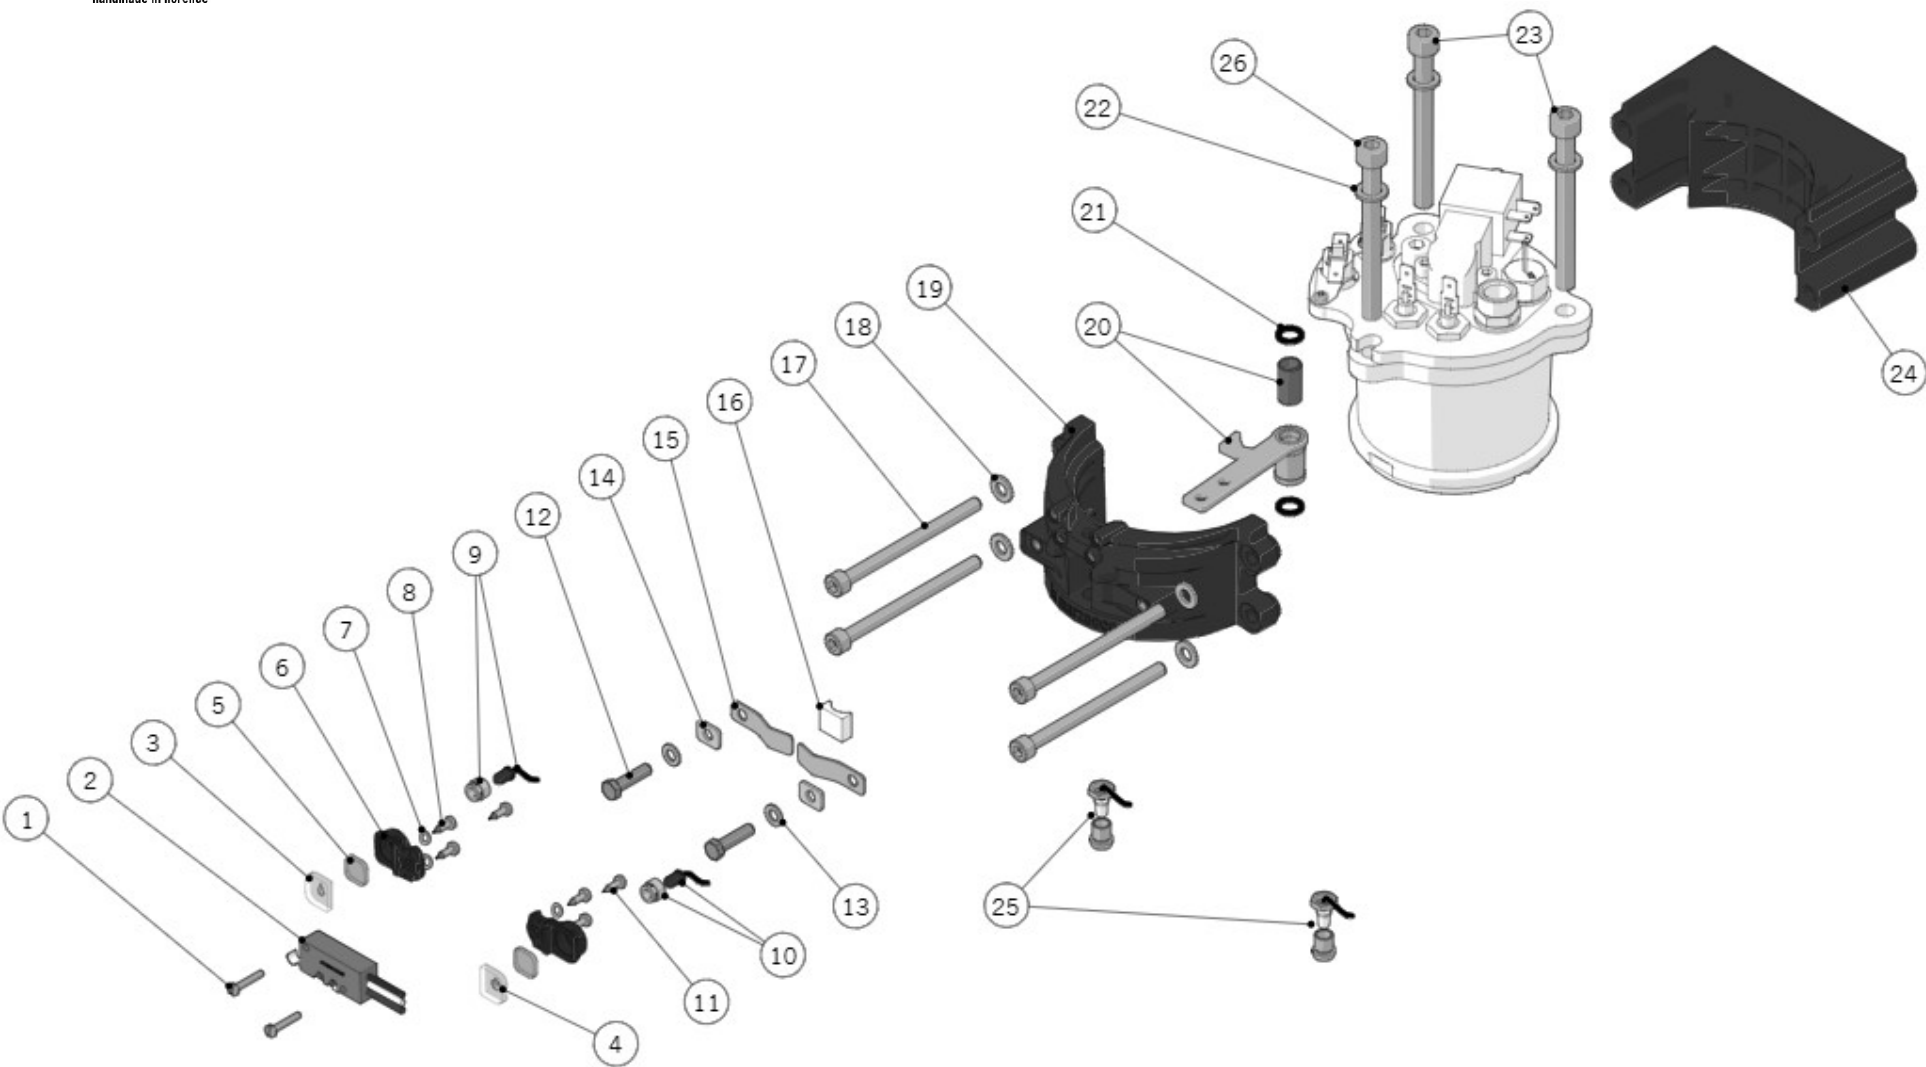

la marzocco
handmade in florence

23 - COFFEE GROUP