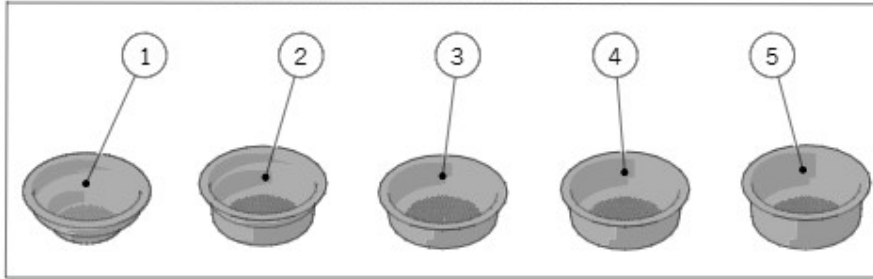

la marzocco
handmade in florence

31 - FILTERS

FOR LA MARZOCCO SWIFT GRINDER