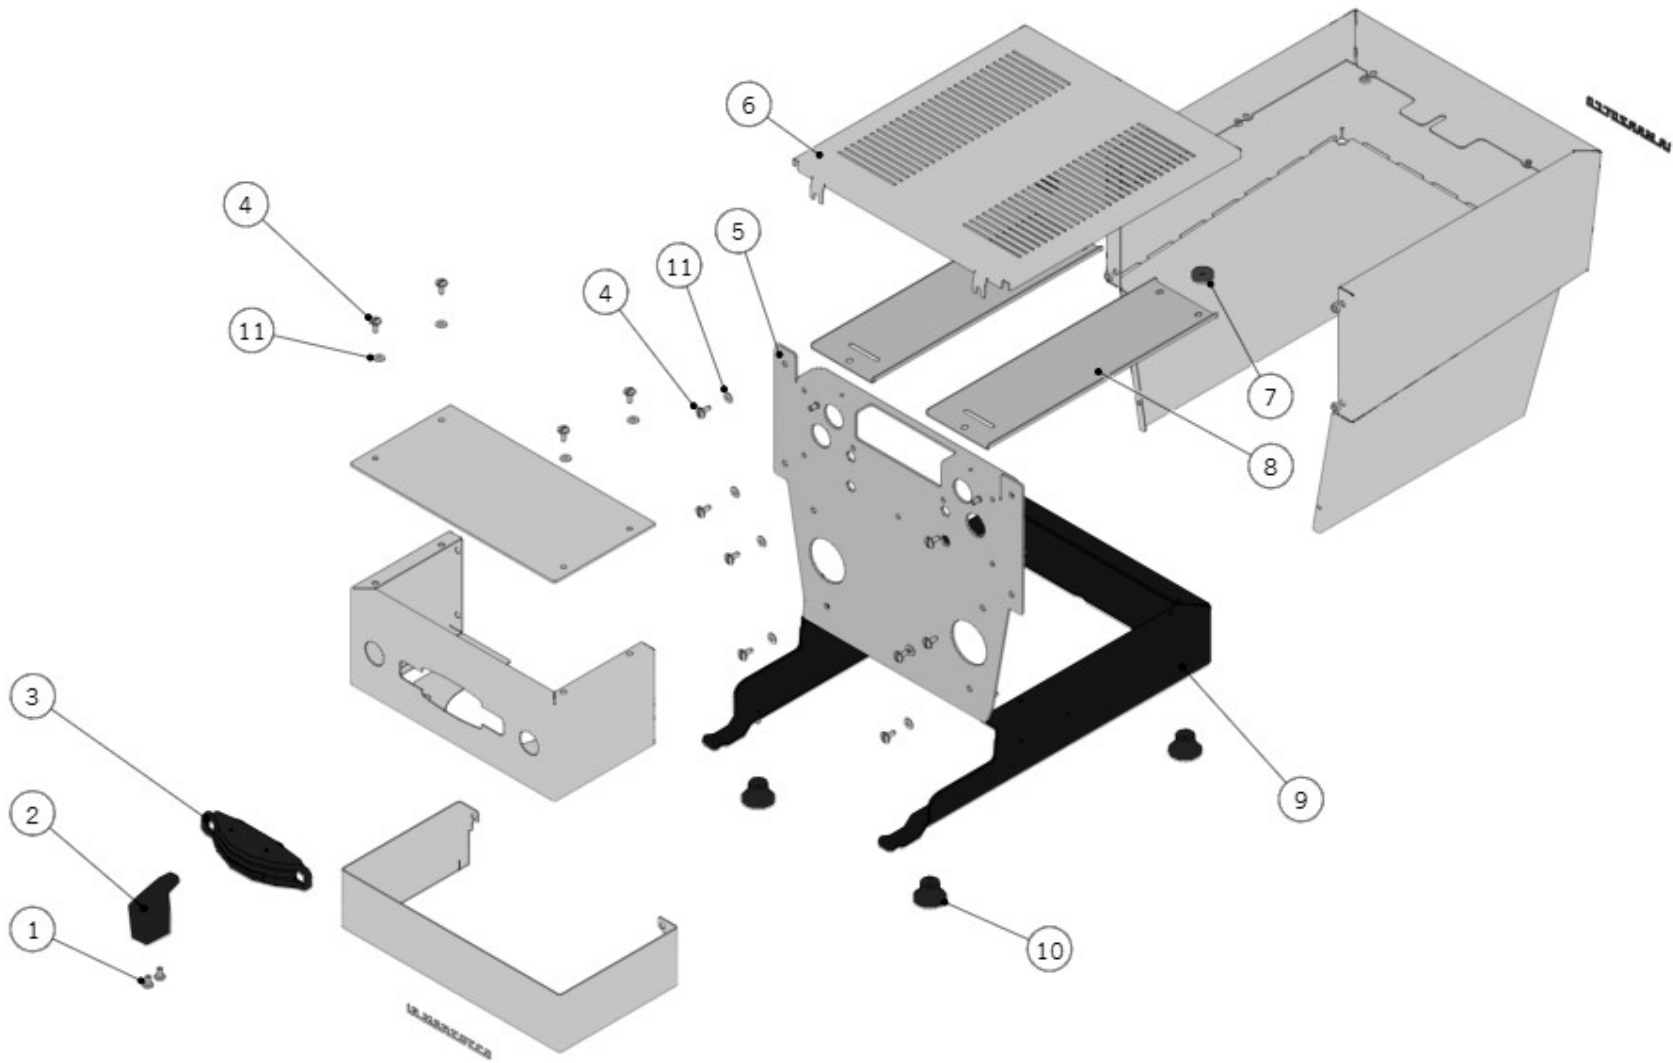

la marzocco
handmade in florence

09 - BODY PANEL ASSEMBLY