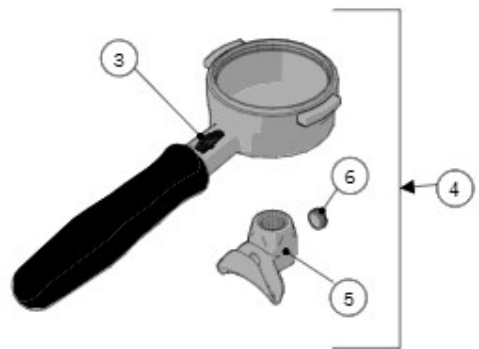

Item	Part number	Description
0001	L115/A	FILTER 1 CUP
0002	L115/A/S	SINGLE FILTER
0003	5.128	19mm SWIFT FILTER BASKET
0004	5.127	22mm SWIFT FILTER BASKET
0005	5.133	TRIPLE SWIFT FILTER BASKET
0006	F.3.029.GR	FILTER 7 GR STANDARD
0007	F.3.053	FILTER 7 GR STANDARD ITALY
0008	F.3.150	FILTER 8 GR STANDARD
0009	F.3.134	FILTER 9 GR STANDARD
0010	F.3.028.01	FILTER 14 GR STANDARD
0011	F.3.027.01	FILTER 17 GR STANDARD
0012	F.3.135	FILTER 19 GR STANDARD
0013	F.3.026.01	FILTER 21 GR STANDARD
0014	F.3.080	FILTER 14 GR RIDGELESS
0015	F.3.079	FILTER 17 GR RIDGELESS
0016	F.3.081	FILTER 21 GR RIDGELESS
0017	F.3.054.X	FILTER 7 GR X ITALIA
0018	F.3.029.X	FILTER 7 GR X
0019	F.3.028.X	FILTER 14 GR X
0020	F.3.027.X	FILTER 17 GR X
0021	F.3.026.X	FILTER 21 GR X

Item	Part number	Description
0022	L113	SPRING D WIRE1,1 S/S FILTER LOCK
0023	L115/C	BLIND FILTER
0024	F.3.045	S/S-ALUMINUM SINGLE-DOUBLE TAMPER
0025	F.3.031.01	ANODIZED DOUBLE TAMPER S/S US VERSION
0026	F.3.039	CALIBRATED TAMPER

la marzocco
handmade in florence

33 - FILTERS AND PORTAFILTERS

BRASS

STAINLESS STEEL

la marzocco

handmade in florence

Item	Part number	Description
0001	A.5.078	PORTAFILTER FIXED SINGLE SPOUT
0002	A.5.126	PORTAFILTER FIXED SINGLE SPOUT MAPLE
0002	A.5.128	PORTAFILTER FIXED SINGLE SPOUT WALNUT
0003	A.5.079	PORTAFILTER FIXED DOUBLE SPOUT
0004	A.5.127	PORTAFILTER FIXED DOUBLE SPOUT MAPLE
0004	A.5.129	PORTAFILTER FIXED DOUBLE SPOUT WALNUT
0005	L111/2MW.R	PORTAFILTER DOUBLE SPOUT MAPLE
0005	L111/2WW.R	PORTAFILTER DOUBLE SPOUT WALNUT
0006	L111/1MW.R	PORTAFILTER SINGLE SPOUT MAPLE
0006	L111/1WW.R	PORTAFILTER SINGLE SPOUT WALNUT
0007	L111/X.01	PORTAFILTER NAKED
0008	A.5.060	PORTAFILTER NAKED WALNUT
0008	A.5.061	PORTAFILTER NAKED MAPLE
0009	F.3.080	FILTER 14 GR RIDGELESS
0010	F.3.079	FILTER 17 GR RIDGELESS
0011	F.3.081	FILTER 21 GR RIDGELESS
0012	F.3.054.X	FILTER 7 GR X ITALIA
0013	F.3.029.X	FILTER 7 GR X
0014	F.3.028.X	FILTER 14 GR X
0015	F.3.027.X	FILTER 17 GR X
0016	F.3.026.X	FILTER 21 GR X