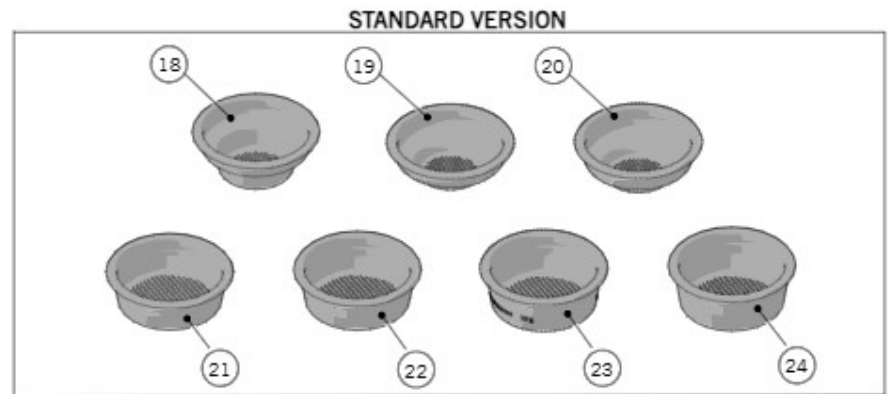

la marzocco
handmade in florence

33 - FILTERS AND PORTAFILTERS

BRASS

STAINLESS STEEL