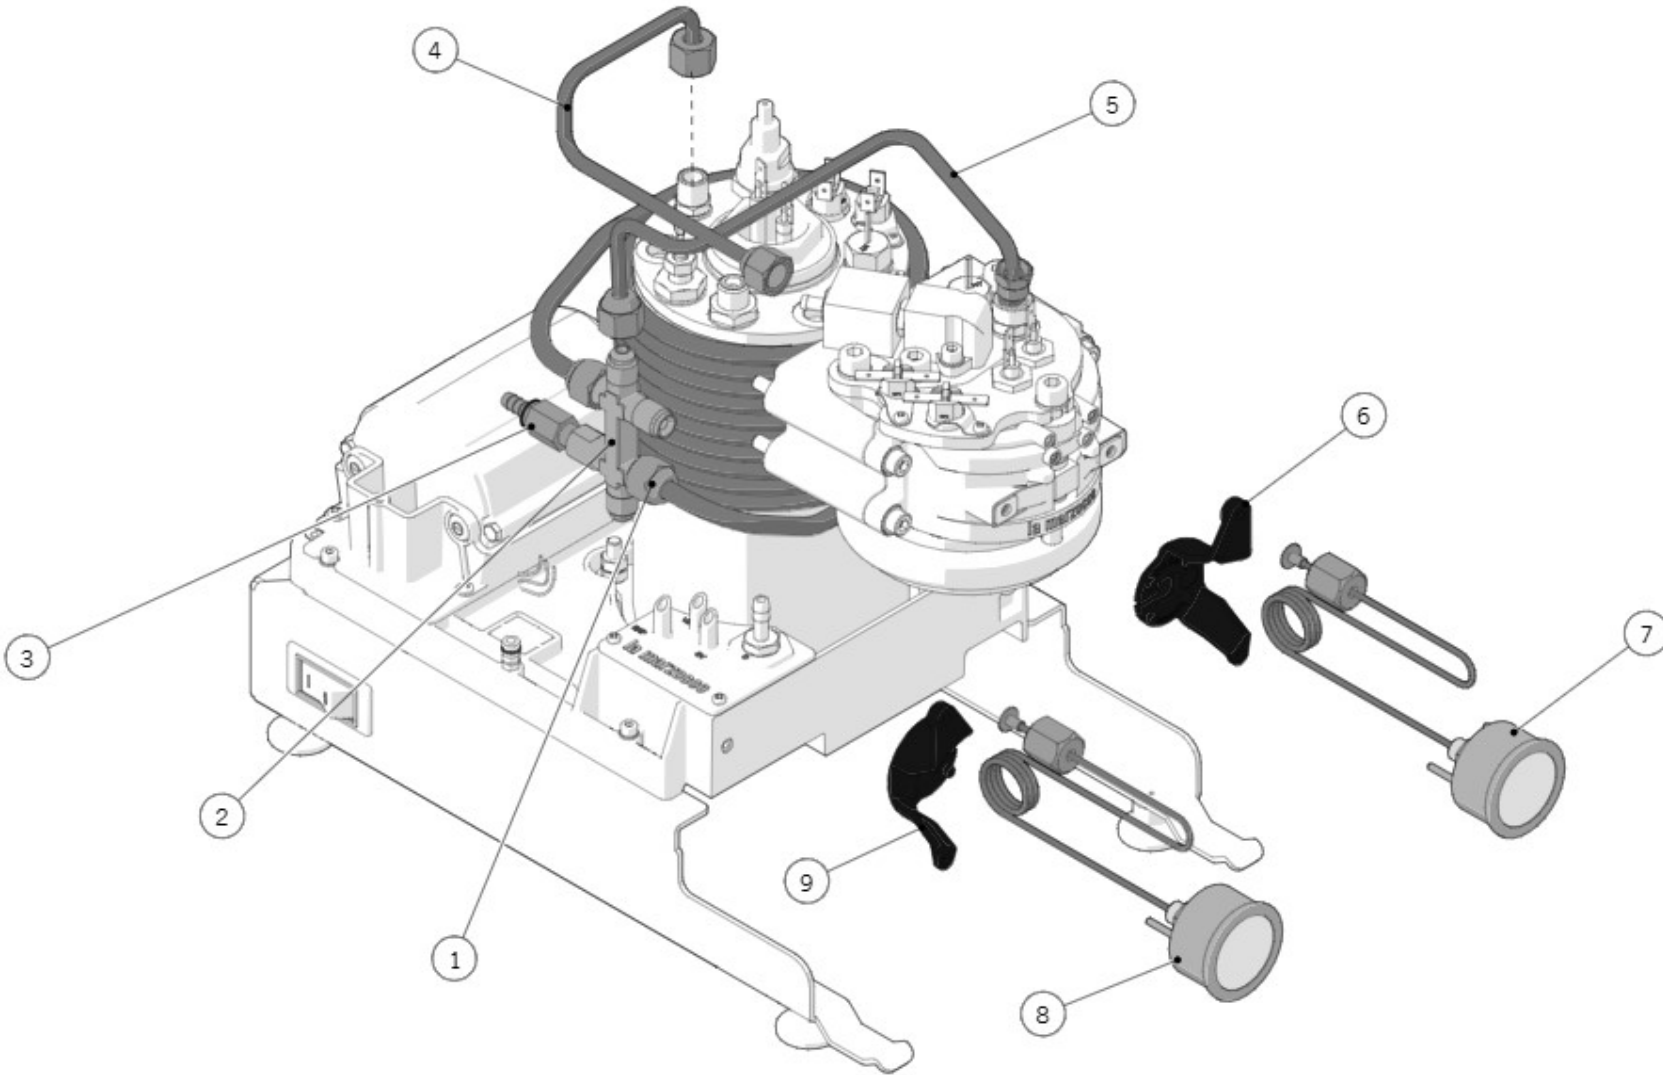

la marzocco
handmade in florence

21 - HYDRAULIC ASSEMBLY