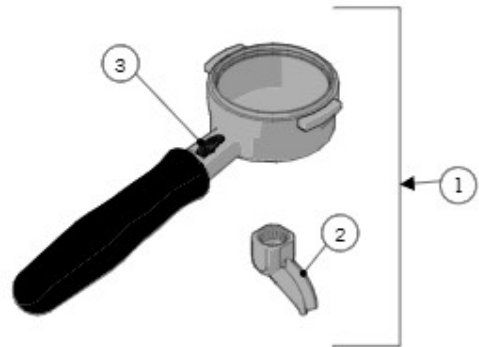

Item	Part number	Description
0001	L115/A	FILTER 1 CUP
0002	L115/A/S	SINGLE FILTER
0003	5.128	19mm SWIFT FILTER BASKET
0004	5.127	22mm SWIFT FILTER BASKET
0005	5.133	TRIPLE SWIFT FILTER BASKET
0006	F.3.029.GR	FILTER 7 GR STANDARD
0007	F.3.053	FILTER 7 GR STANDARD ITALY
0008	F.3.150	FILTER 8 GR STANDARD
0009	F.3.134	FILTER 9 GR STANDARD
0010	F.3.028.01	FILTER 14 GR STANDARD
0011	F.3.027.01	FILTER 17 GR STANDARD
0012	F.3.135	FILTER 19 GR STANDARD
0013	F.3.026.01	FILTER 21 GR STANDARD
0014	F.3.080	FILTER 14 GR RIDGELESS
0015	F.3.079	FILTER 17 GR RIDGELESS
0016	F.3.081	FILTER 21 GR RIDGELESS
0017	F.3.054.X	FILTER 7 GR X ITALIA
0018	F.3.029.X	FILTER 7 GR X
0019	F.3.028.X	FILTER 14 GR X
0020	F.3.027.X	FILTER 17 GR X
0021	F.3.026.X	FILTER 21 GR X

Item	Part number	Description
0022	L113	SPRING D WIRE1,1 S/S FILTER LOCK
0023	L115/C	BLIND FILTER
0024	F.3.045	S/S-ALUMINUM SINGLE-DOUBLE TAMPER
0025	F.3.031.01	ANODIZED DOUBLE TAMPER S/S US VERSION
0026	F.3.039	CALIBRATED TAMPER

la marzocco
handmade in florence

33 - FILTERS AND PORTAFILTERS

BRASS

STAINLESS STEEL

la marzocco

handmade in florence

Item	Part number	Description
0001	A.5.078	PORTAFILTER FIXED SINGLE SPOUT
0002	A.5.126	PORTAFILTER FIXED SINGLE SPOUT MAPLE
0002	A.5.128	PORTAFILTER FIXED SINGLE SPOUT WALNUT
0003	A.5.079	PORTAFILTER FIXED DOUBLE SPOUT
0004	A.5.127	PORTAFILTER FIXED DOUBLE SPOUT MAPLE
0004	A.5.129	PORTAFILTER FIXED DOUBLE SPOUT WALNUT
0005	L111/2MW.R	PORTAFILTER DOUBLE SPOUT MAPLE
0005	L111/2WW.R	PORTAFILTER DOUBLE SPOUT WALNUT
0006	L111/1MW.R	PORTAFILTER SINGLE SPOUT MAPLE
0006	L111/1WW.R	PORTAFILTER SINGLE SPOUT WALNUT
0007	L111/X.01	PORTAFILTER NAKED
0008	A.5.060	PORTAFILTER NAKED WALNUT
0008	A.5.061	PORTAFILTER NAKED MAPLE
0009	F.3.080	FILTER 14 GR RIDGELESS
0010	F.3.079	FILTER 17 GR RIDGELESS
0011	F.3.081	FILTER 21 GR RIDGELESS
0012	F.3.054.X	FILTER 7 GR X ITALIA
0013	F.3.029.X	FILTER 7 GR X
0014	F.3.028.X	FILTER 14 GR X
0015	F.3.027.X	FILTER 17 GR X
0016	F.3.026.X	FILTER 21 GR X