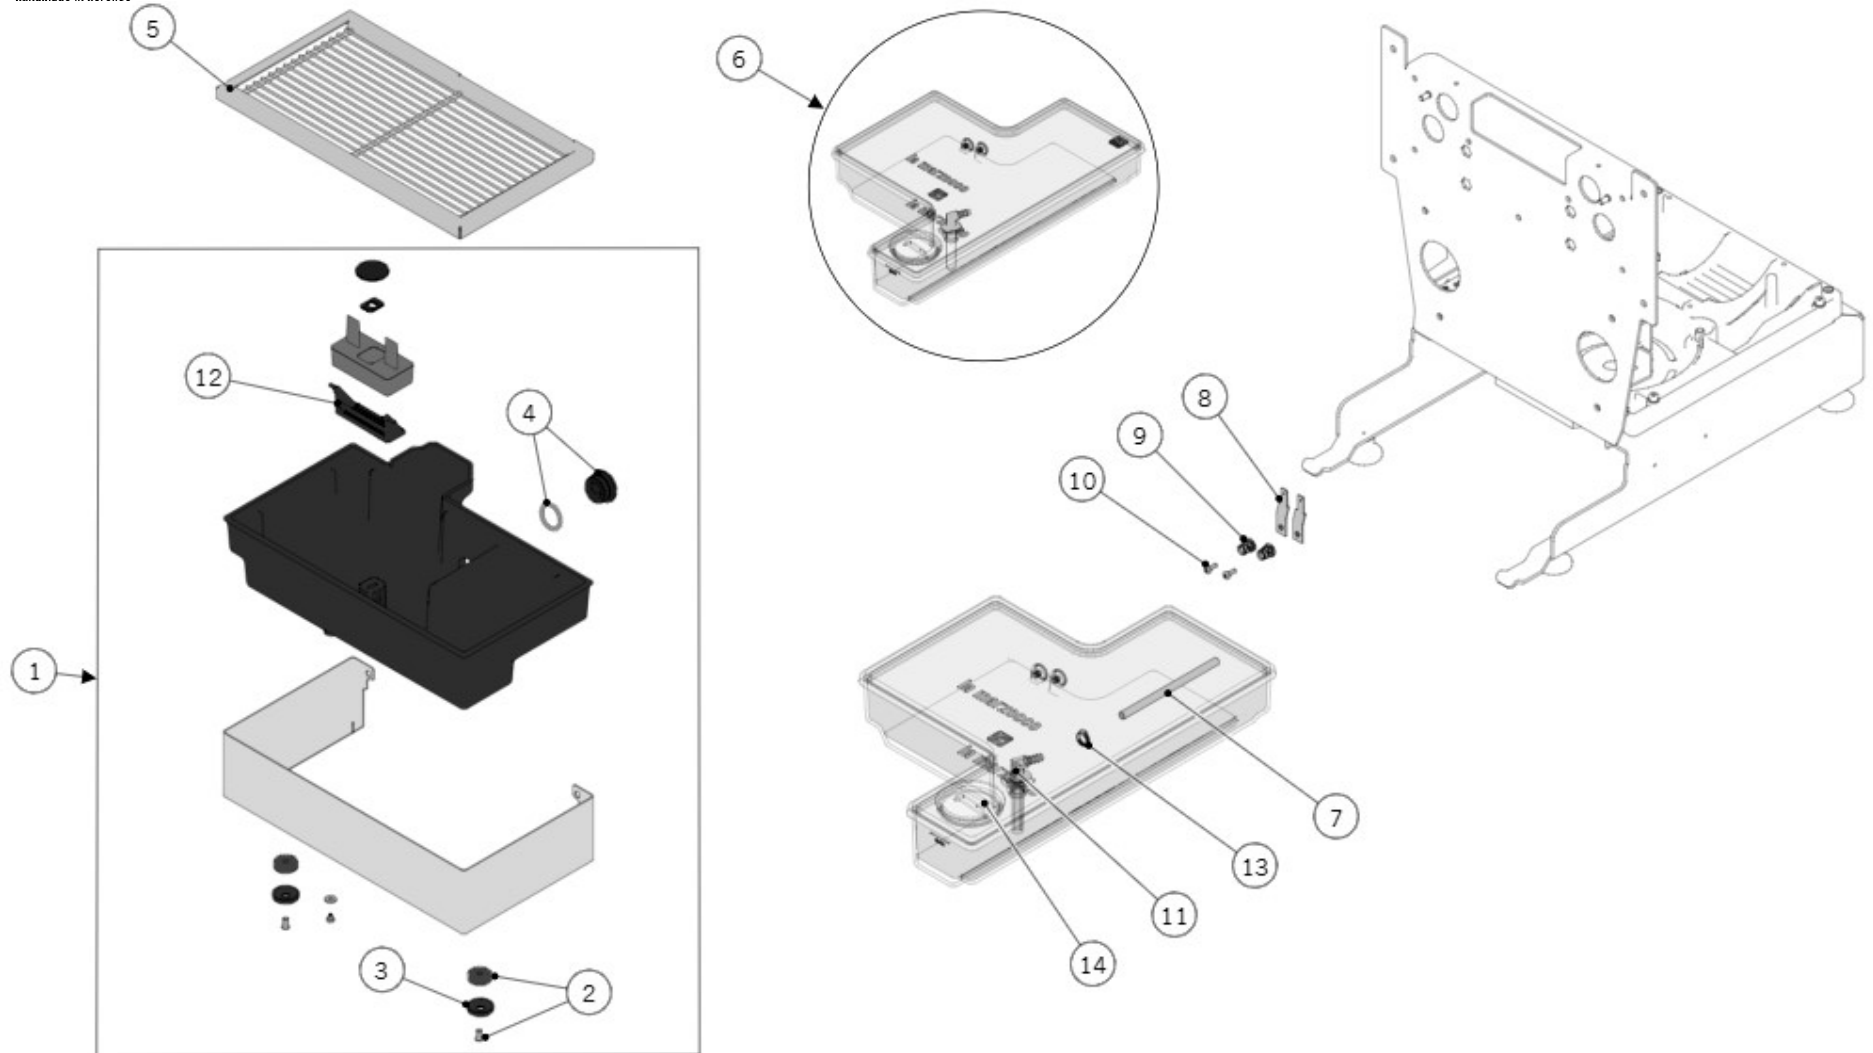

la marzocco
handmade in florence

11 - DRAIN BOX AND WATER RESERVOIR