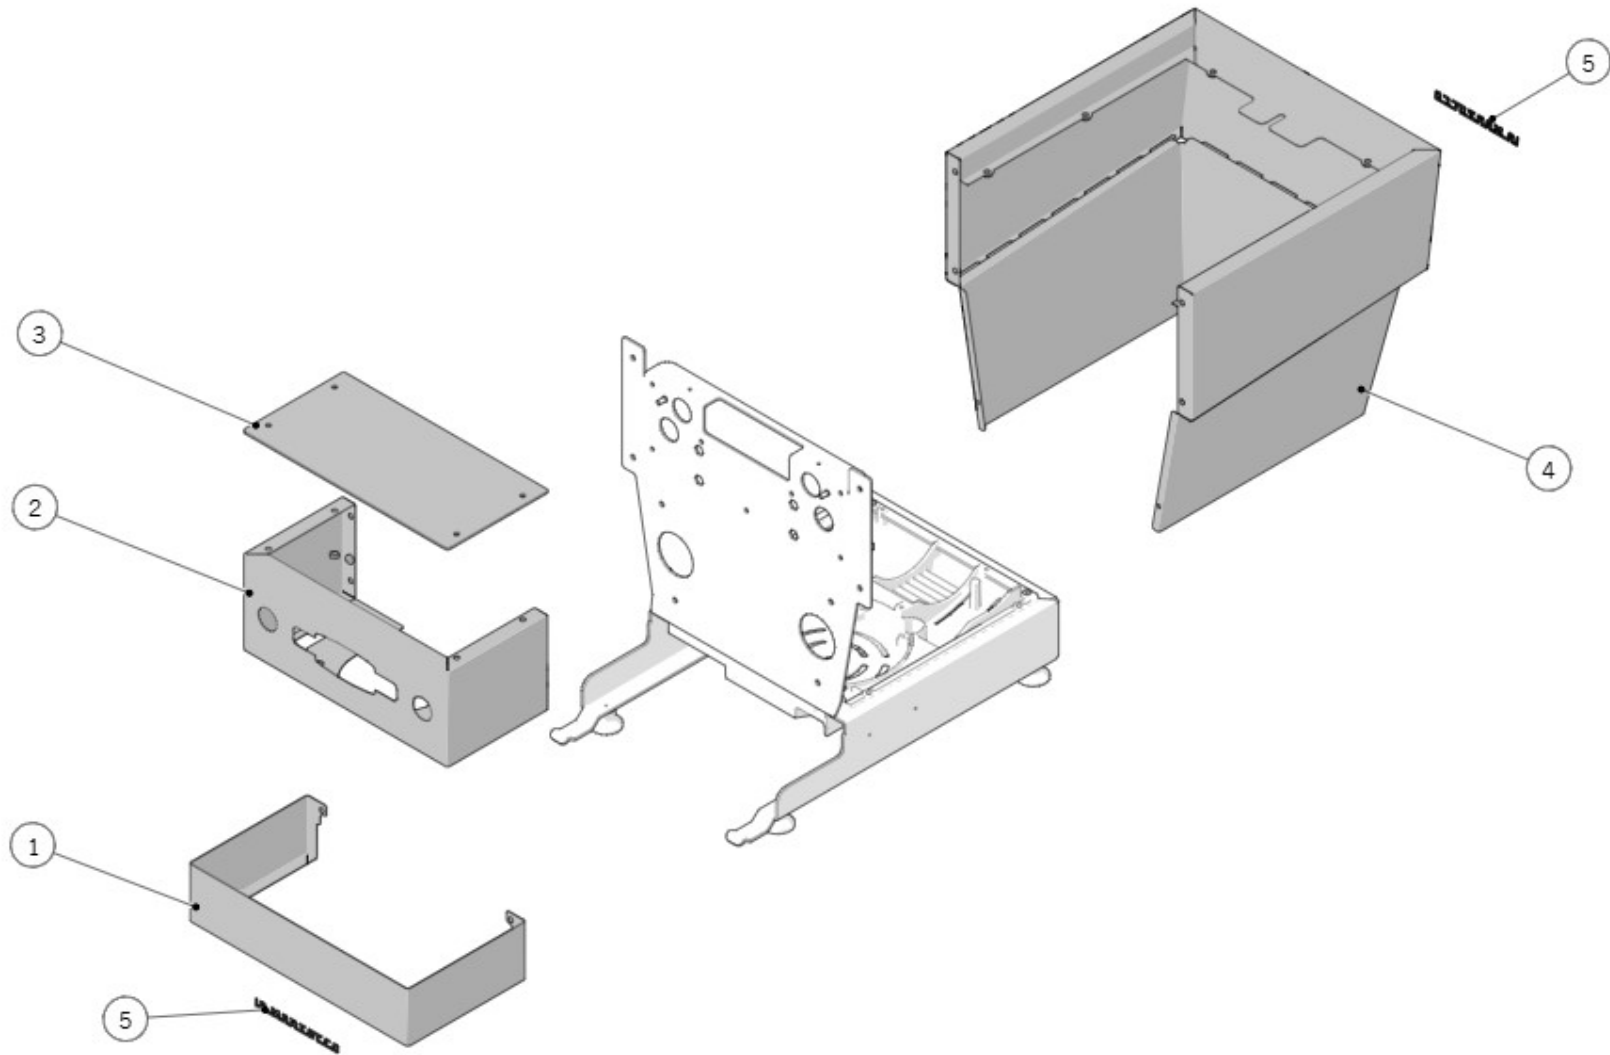

la marzocco
handmade in florence

RICAMBI LINEA MICRA

la marzocco
handmade in florence

07 - BODY PANEL ASSEMBLY

la marzocco

handmade in florence

Item	Part number	Description
0001	C.1.656	COPERTURA BACINELLA LINEAMICRA
0001	C.1.656.54	COVER DRAIN TRAY LINEAMICRA RED
0001	C.1.656.56	COVER DRAIN TRAY LINEAMICRA YELLOW
0001	C.1.656.60	COVER DRAIN TRAY LINEAMICRA BLACK
0001	C.1.656.62	COVER DRAIN TRAY LINEAMICRA WHITE
0001	C.1.656.63	COVER DRAIN TRAY LINEA MICRA SKY BLUE
0001	C.1.656.68	COVER DRAIN TRAY LINEA MICRA SILVER GL
0002	C.1.660	PANNELLO FRONTALE LINEAMICRA
0002	C.1.660.54	PANEL FRONT LINEAMICRA RED
0002	C.1.660.56	PANEL FRONT LINEAMICRA YELLOW
0002	C.1.660.60	PANEL FRONT LINEAMICRA BLACK
0002	C.1.660.62	PANEL FRONT LINEAMICRA WHITE
0002	C.1.660.63	PANEL FRONT LINEAMICRA SKY BLUE
0002	C.1.660.68	PANEL FRONT LINEAMICRA SILVER GL
0003	C.1.661	COVER GROUP LINEAMICRA
0003	C.1.661.54	COVER GROUP LINEAMICRA RED
0003	C.1.661.56	COVER GROUP LINEAMICRA YELLOW
0003	C.1.661.60	COVER GROUP LINEAMICRA BLACK
0003	C.1.661.62	COVER GROUP LINEAMICRA WHITE
0003	C.1.661.63	COVER GROUP LINEAMICRA SKY BLUE
0003	C.1.661.68	COVER GROUP LINEAMICRA SILVER GL

Item	Part number	Description
0004	C.1.658	BODY COVER ASSEMBLY LINEAMICRA
0004	C.1.658.54	BODY COVER ASSEMBLY LINEAMICRA RED
0004	C.1.658.56	BODY COVER ASSEMBLY LINEAMICRA YELLOW
0004	C.1.658.60	BODY COVER ASSEM. LINEAMICRA MATTE BLACK
0004	C.1.658.62	BODY COVER ASSEMBLY LINEAMICRA WHITE
0004	C.1.658.63	BODY COVER ASSEMBLY LINEAMICRA SKY BLUE
0004	C.1.658.68	BODY COVER ASSEMBLY LINEAMICRA SILVER GL
0005	D.4.050	WHITELOGO MICRA
0005	D.4.051	REDLOGO MICRA