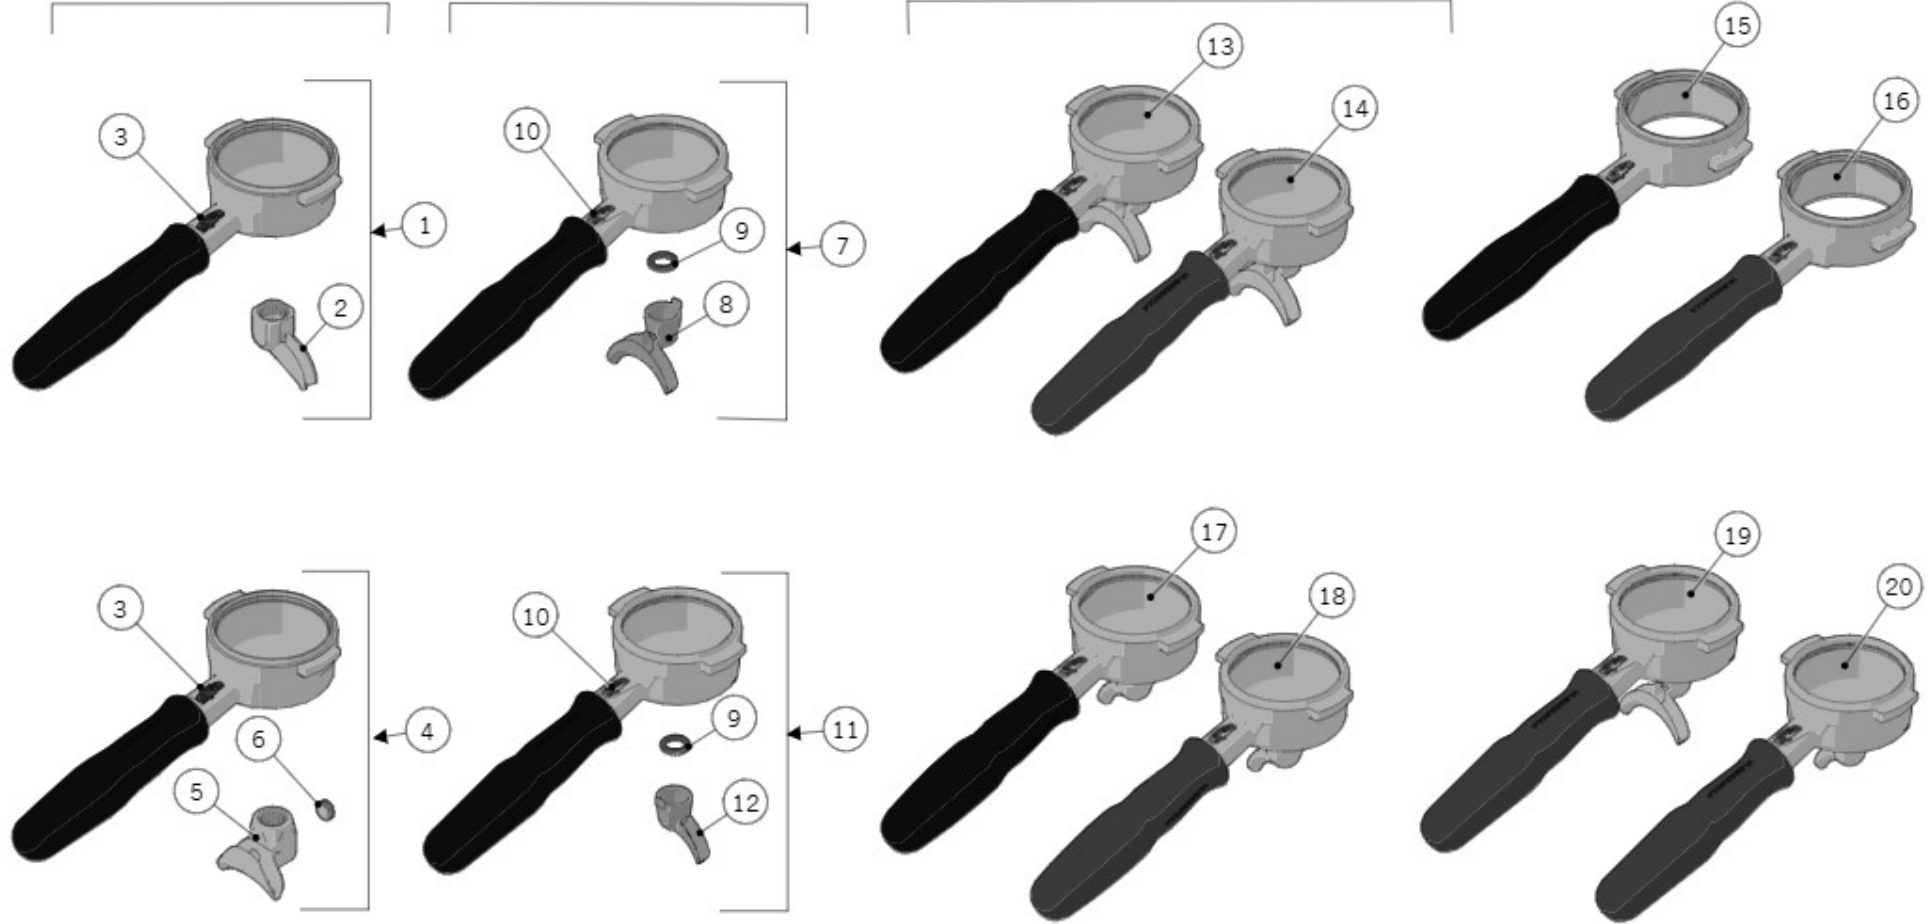

la marzocco
handmade in florence

28 - PORTAFILTERS

la marzocco

handmade in florence

Item	Part number	Description
0001	A.5.186	PORTAFILTER MICRA
0002	A.7.028.01	SINGLE SPOUT PORTAFILTER MICRA
0003	A.7.027.01	DOUBLE SPOUT PORTAFILTER MICRA
0004	L113	SPRING D WIRE1,1 S/S FILTER LOCK

la marzocco
handmade in florence

29 - PORTAFILTERS

FIXED SPOUT

BRASS

STAINLESS STEEL

la marzocco

handmade in florence

Item	Part number	Description
0001	L111/1	PORTAFILTER SINGLE SPOUT BRASS
0002	L115.01	SPOUT 1 CUP W/TREATMENT FOR SANITATION
0003	L111/LM12.01	CUP PORTAFILTER BRASS WITH HANDLE
0004	L111/2N	PORTAFILTER DOUBLE SPOUT BRASS
0005	L119.01	SPOUT 2 CUPS W/TREATMENT FOR SANITATION
0006	L119/V	SCREW FOR DOUBLE SPOUT
0007	L111/2NAC	PORTAFILTER DOUBLE SPOUT
0008	A.5.014.01	DOUBLE SPOUT S/S
0009	H.1.017	O-RING 3,53X9,12 EPDM 70 SH
0009	H.1.017.02	O-RING 3,37X9,21 EPDM
0010	L111/SS.R	CUP PORTAFILTER S/S WITH HANDLE
0011	L111/1AC	PORTAFILTER SINGLE SPOUT
0012	A.5.013.01	SINGLE SPOUT S/S
0013	A.5.079	PORTAFILTER FIXED DOUBLE SPOUT
0014	A.5.127	PORTAFILTER FIXED DOUBLE SPOUT MAPLE
0014	A.5.129	PORTAFILTER FIXED DOUBLE SPOUT WALNUT
0015	L111/X.01	PORTAFILTER NAKED
0016	A.5.060	PORTAFILTER NAKED WALNUT
0016	A.5.061	PORTAFILTER NAKED MAPLE
0017	A.5.078	PORTAFILTER FIXED SINGLE SPOUT
0018	A.5.126	PORTAFILTER FIXED SINGLE SPOUT MAPLE