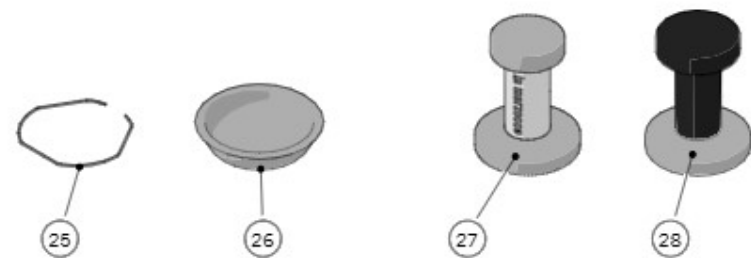

la marzocco
handmade in florence

33 - FILTERS AND PORTAFILTERS

BRASS

STAINLESS STEEL