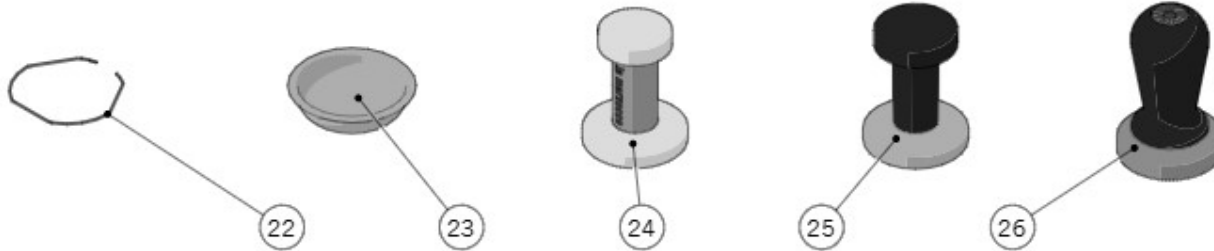

X - TESTED & CERTIFIED