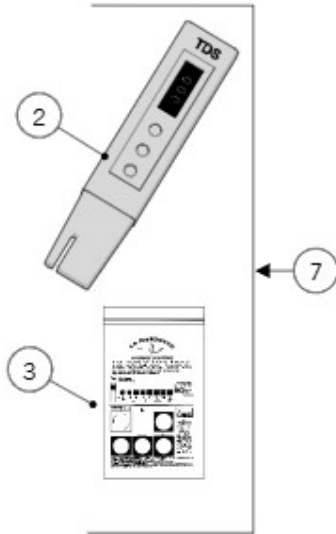

la marzocco
handmade in florence

35 - HOSE AND ACCESSORIES