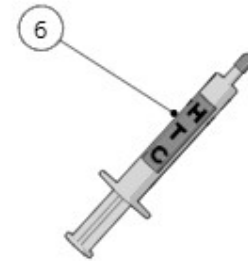

la marzocco
handmade in florence

35 - HOSE AND ACCESSORIES