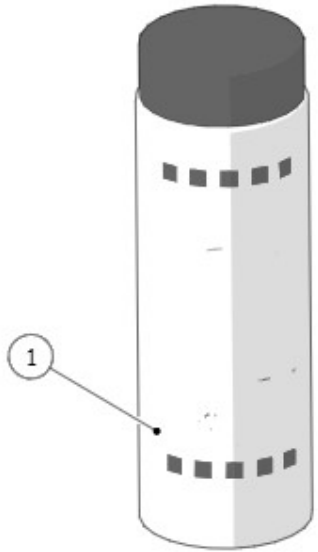

la marzocco
handmade in florence

35 - HOSE AND ACCESSORIES