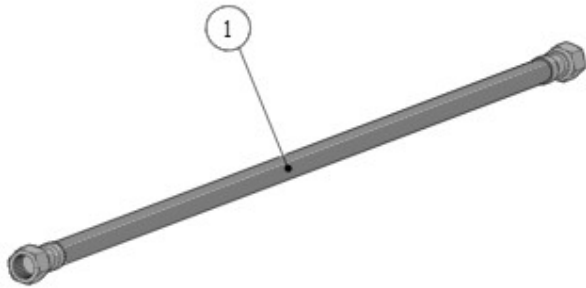

Item	Part number	Description
0020	T.1.280	TUBE WATER INLET - SOLENOID V. AUTOFILL

la marzocco
handmade in florence

21 - STEAM MODULE - STEAM BOILER

la marzocco

handmade in florence

Item	Part number	Description
0001	C.1.405	BOILER, MOUNTING BRACKET
0002	L.1.011.R	STEAM BOILER MODBAR NEW STEAM
0003	A.5.016.01	PLASTIC FASTENER 750X7.5
0004	F.7.022	BOILER INSULATION MODBAR NEW STEAM
0005	L276.01S	L276.01 BRACKET
0006	E.5.006	SAFETY THERMOSTAT 1P TRIP FREE 140C 240V
0007	LR360	1-1/4 HEATER ELEMENT GASKET
0008	E.6.035	HEATING ELEMENT W3600 V240 CM23 1-1/4 RP
0008	E.6.037	HEATING ELEMENT W3000 V200 CM23
0009	L037/3.01	NIPPLE G1/4M-G1/4M WR19 H25.5 BRASS TR.
0010	L100/1A	WASHER 13,5X19X1,5 COPPER
0011	LA052	WATER LEVEL PROBE
0012	TL07/G.03	TUBE WATER SUCTION STEAM B. TREATED
0013	L305/N.01	NIPPLE G3/8M-G3/8M WR20 H31 BRASS TR.
0014	L180/1	WASHER 22X17X1,5 COPPER
0015	A.2.112	NIPPLE G3/8M-G1/2M WR25 BRASS TR.
0016	A.5.022	CAP G1/4 H15,5 WR19 S/S

la marzocco
handmade in florence

25 - HOSE AND ACCESSORIES

la marzocco

handmade in florence

Item	Part number	Description
0001	L305/050.01	BRAIDED HOSE CM.50 3/8 F
0001	L305/120.01	BRAIDED HOSE CM.120 3/8 F
0001	L305/210.01	BRAIDED HOSE CM.210 3/8F
0001	L306/050	BRAIDED HOSE 3/8 COMPR. WR17 50CM NSF
0001	L306/120	BRAIDED HOSE 3/8 COMPR. WR17 120CM NSF
0001	L306/210	BRAIDED HOSE G3/8F WR20 210CM NSF
0001	L306/210/C	BRAIDED HOSE G3/8F WR20 210CM NSF CURVED
0001	T.5.003	BRAIDED HOSE 3/8 COMPR. WR17 210CM NSF
0002	T.3.010	DRAIN HOSE WAVED ID19 EPDM
0003	L312	HOSE CLAMP
0004	F.9.003	DIGITAL TDS METER
0005	941	WATER TEST KIT
0006	F.1.065	HTC THERMAL COMPOUND SYRINGE 2ML
0007	F.9.000.01	MULTIPLE PARAMETER TEST KIT
0008	F.1.121	Y MANIFOLD FOR DRAIN