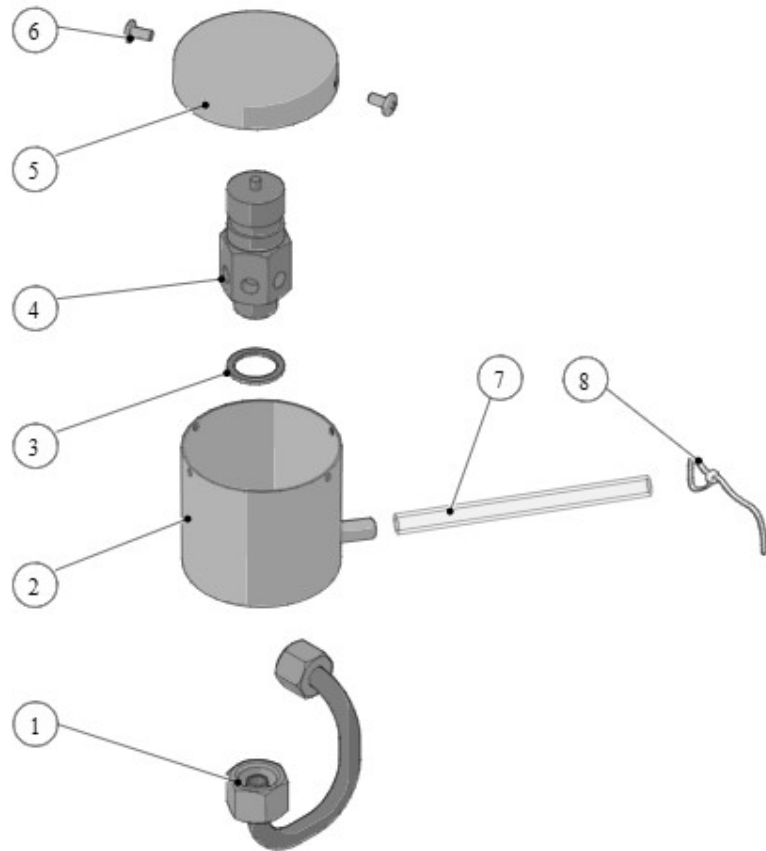

la marzocco
handmade in florence

17 - STEAM MODULE - FITTING AND VALVES