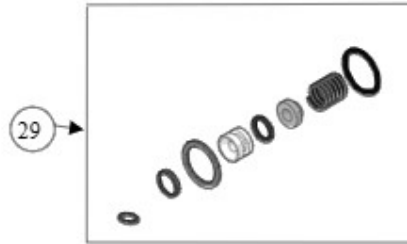

la marzocco
handmade in florence

PARTS MODBAR NEW STEAM

la marzocco

handmade in florence

07 - STEAM TAP SYSTEM

la marzocco

handmade in florence

Item	Part number	Description
0001	C.1.437	COVER STEAM TAP
0002	I.1.119	SCREW M5X10 SOCKET CAP S/S MODBAR
0003	H.1.006	O-RING 1,78x6,07 VITON
0004	D.3.020	LOGO MODBAR STEAM
0005	I.1.130	SOCKET GRUB SCREW M3X3 S/S
0006	A.3.009	STEAM DISPENSER TAP NEW STEAM
0007	M-0074-01	THREADED TUBE
0008	M-0151-01	O-RING, STEAM FONT, BASE SEAL, NITRILE
0009	M-0076-01	"18-8 SS GENERAL PURPOSE FLAT WASHER 1-1
0010	M-5002-01	1.5 -12 MOUNTING NUT, 6061 ALUMINUM
0011	A.7.013	FITTING PUSH-IN 90° 6-G1/8M PPSU
0012	F.1.138.01	WASHER INSULATING MODBAR NEW STEAM
0013	A.5.103	SPRING FITTING MODBAR NEW STEAM
0014	H.1.010.01	O-RING 2,62x21,89 EPDM 70 ShA
0015	I.1.131	SPRING COMPRESSION 2,2X14,6X22,5 S/S
0016	H.1.004	O-RING 2,62X10,77 EPDM 70 ShA
0017	H.2.003	PTFE STEAM WAND SEAL
0018	L260/1A	WASHER 21X27X1,5 COPPER
0019	F.1.131	STEAM WAND BUSHING NEW STEAM
0020	A.2.113	MODBAR STEAM WAND HOLDER STEEL
0021	C.1.441	ESTETICH PLATE MODBAR STEAM TAP

la marzocco
handmade in florence

09 - STEAM TAP SYSTEM

la marzocco

handmade in florence

Item	Part number	Description
0001	F.1.136	CABLE HOLDER STEAM TAP
0002	I.1.013	SCREW M6X30 SOCKET CAP GALVANIZED
0003	E-0139-R	REED SWITCH W/ CONNECTORS
0004	C.1.412	BASE FOR LEVER ACTIVATION BRACKET STEAM
0005	C.1.411	BRACKET ACTIVATION MODBAR STEAM
0006	I.1.052	SOCKET GRUB SCREW M5X25 S/S A2
0007	M-6019-01	STEAM VALVE SPRING
0008	F.1.124	PLUMBER LEVER ACTIVATION NEW STEAM
0009	F.3.097	PIVOT FOR ACTIVATION LEVER MODBAR
0010	F.4.014	CAM BUSHING PTFE MODBAR LEVER
0011	C.4.005.WW	TAP HANDLE MODBAR NEW STEAM CE WALNUT
0012	I.1.060	SCREW M3X6 PHILLIPS COUNTERSUNK S/S A2
0013	F.1.032	WASHER 10X30X2 PTFE
0014	I.1.033	WASHER 10.7X30X1.8 S/S A2
0015	I.5.003	BELLEVILLE SPRING 10X20X1,3
0016	I.1.118	NUT M10 H8,2 WR17 S/S A2 LOCKNUT
0017	988	MAGNET KIT MODBAR STEAM
0018	E-0115-01	TERMINAL BLOCK