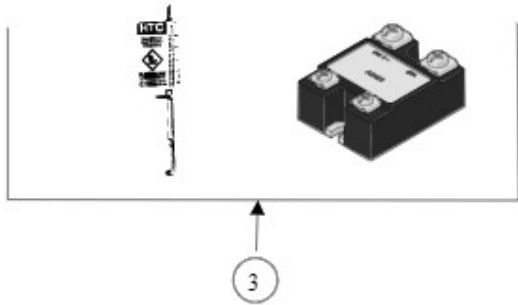

la marzocco
handmade in florence

23 - ELECTRICAL SYSTEM