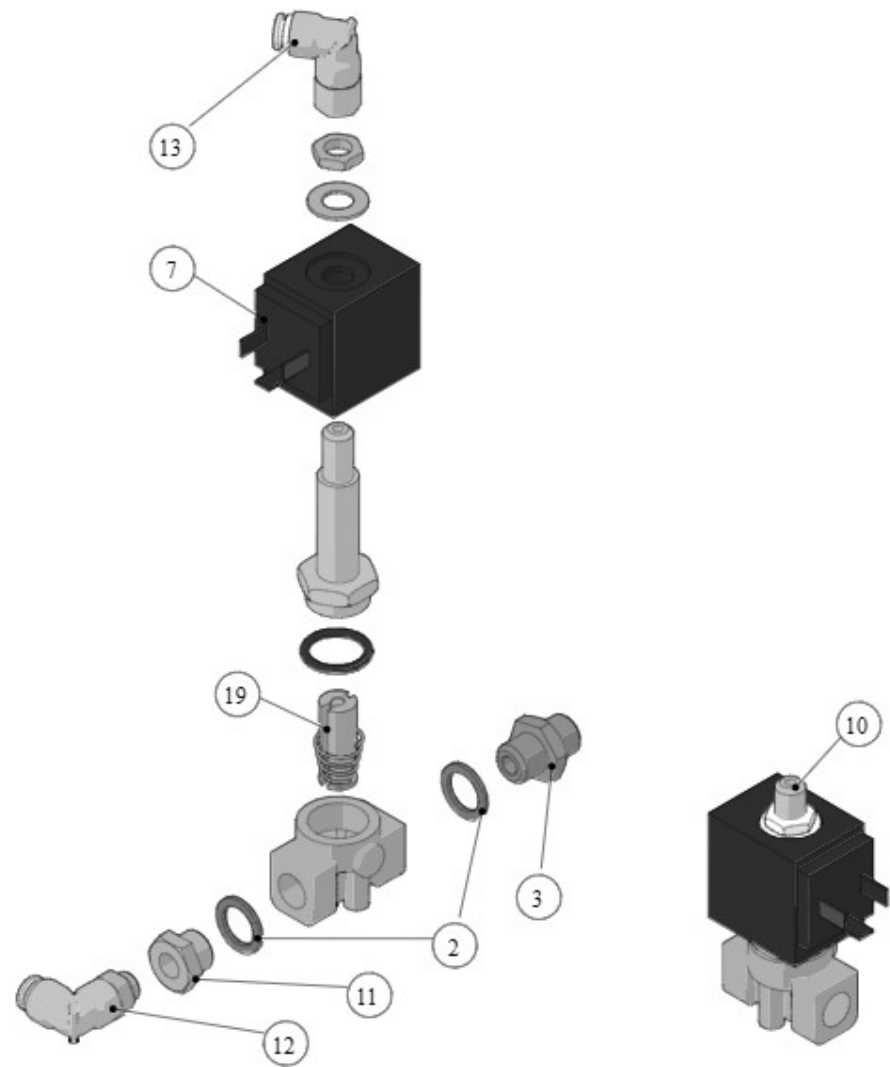

la marzocco
handmade in florence

19 - STEAM MODULE - FITTING AND VALVES