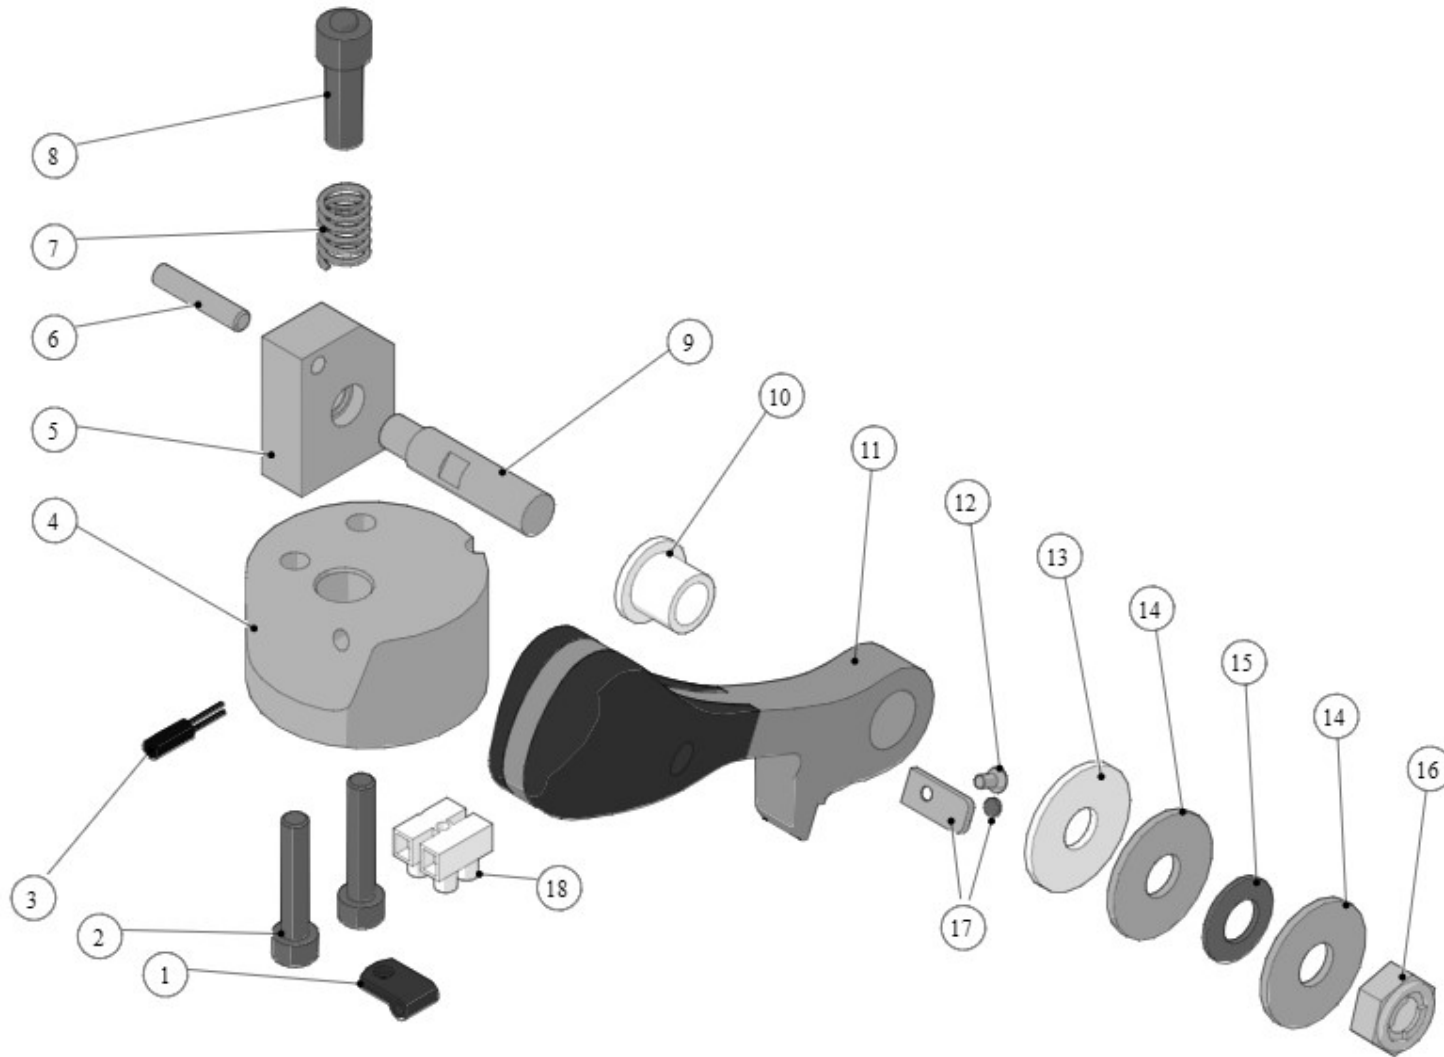

la marzocco
handmade in florence

PARTS MODBAR NEW STEAM

la marzocco

handmade in florence

07 - STEAM TAP SYSTEM

la marzocco

handmade in florence

Item	Part number	Description
0001	C.1.437	COVER STEAM TAP
0002	I.1.119	SCREW M5X10 SOCKET CAP S/S MODBAR
0003	H.1.006	O-RING 1,78x6,07 VITON
0004	D.3.020	LOGO MODBAR STEAM
0005	I.1.130	SOCKET GRUB SCREW M3X3 S/S
0006	A.3.009	STEAM DISPENSER TAP NEW STEAM
0007	M-0074-01	THREADED TUBE
0008	M-0151-01	O-RING, STEAM FONT, BASE SEAL, NITRILE
0009	M-0076-01	"18-8 SS GENERAL PURPOSE FLAT WASHER 1-1
0010	M-5002-01	1.5 -12 MOUNTING NUT, 6061 ALUMINUM
0011	A.7.013	FITTING PUSH-IN 90° 6-G1/8M PPSU
0012	F.1.138.01	WASHER INSULATING MODBAR NEW STEAM
0013	A.5.103	SPRING FITTING MODBAR NEW STEAM
0014	H.1.010.01	O-RING 2,62x21,89 EPDM 70 ShA
0015	I.1.131	SPRING COMPRESSION 2,2X14,6X22,5 S/S
0016	H.1.004	O-RING 2,62X10,77 EPDM 70 ShA
0017	H.2.003	PTFE STEAM WAND SEAL
0018	L260/1A	WASHER 21X27X1,5 COPPER
0019	F.1.131	STEAM WAND BUSHING NEW STEAM
0020	A.2.113	MODBAR STEAM WAND HOLDER STEEL
0021	C.1.441	ESTETICH PLATE MODBAR STEAM TAP

la marzocco
handmade in florence

09 - STEAM TAP SYSTEM

la marzocco

handmade in florence

Item	Part number	Description
0001	F.1.136	CABLE HOLDER STEAM TAP
0002	I.1.013	SCREW M6X30 SOCKET CAP GALVANIZED
0003	E-0139-R	REED SWITCH W/ CONNECTORS
0004	C.1.412	BASE FOR LEVER ACTIVATION BRACKET STEAM
0005	C.1.411	BRACKET ACTIVATION MODBAR STEAM
0006	I.1.052	SOCKET GRUB SCREW M5X25 S/S A2
0007	M-6019-01	STEAM VALVE SPRING
0008	F.1.124	PLUMBER LEVER ACTIVATION NEW STEAM
0009	F.3.097	PIVOT FOR ACTIVATION LEVER MODBAR
0010	F.4.014	CAM BUSHING PTFE MODBAR LEVER
0011	C.4.005.WW	TAP HANDLE MODBAR NEW STEAM CE WALNUT
0012	I.1.060	SCREW M3X6 PHILLIPS COUNTERSUNK S/S A2
0013	F.1.032	WASHER 10X30X2 PTFE
0014	I.1.033	WASHER 10.7X30X1.8 S/S A2
0015	I.5.003	BELLEVILLE SPRING 10X20X1,3
0016	I.1.118	NUT M10 H8,2 WR17 S/S A2 LOCKNUT
0017	988	MAGNET KIT MODBAR STEAM
0018	E-0115-01	TERMINAL BLOCK