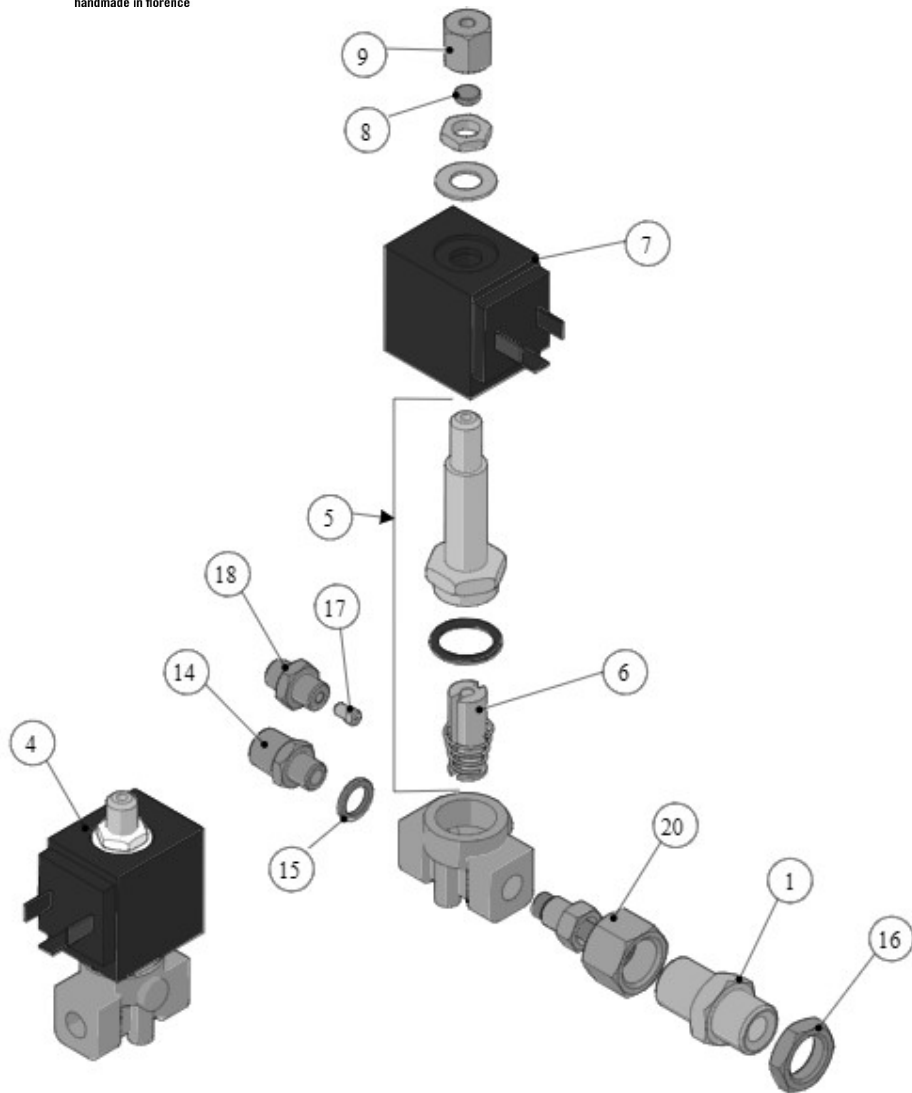

la marzocco
handmade in florence

19 - STEAM MODULE - FITTING AND VALVES