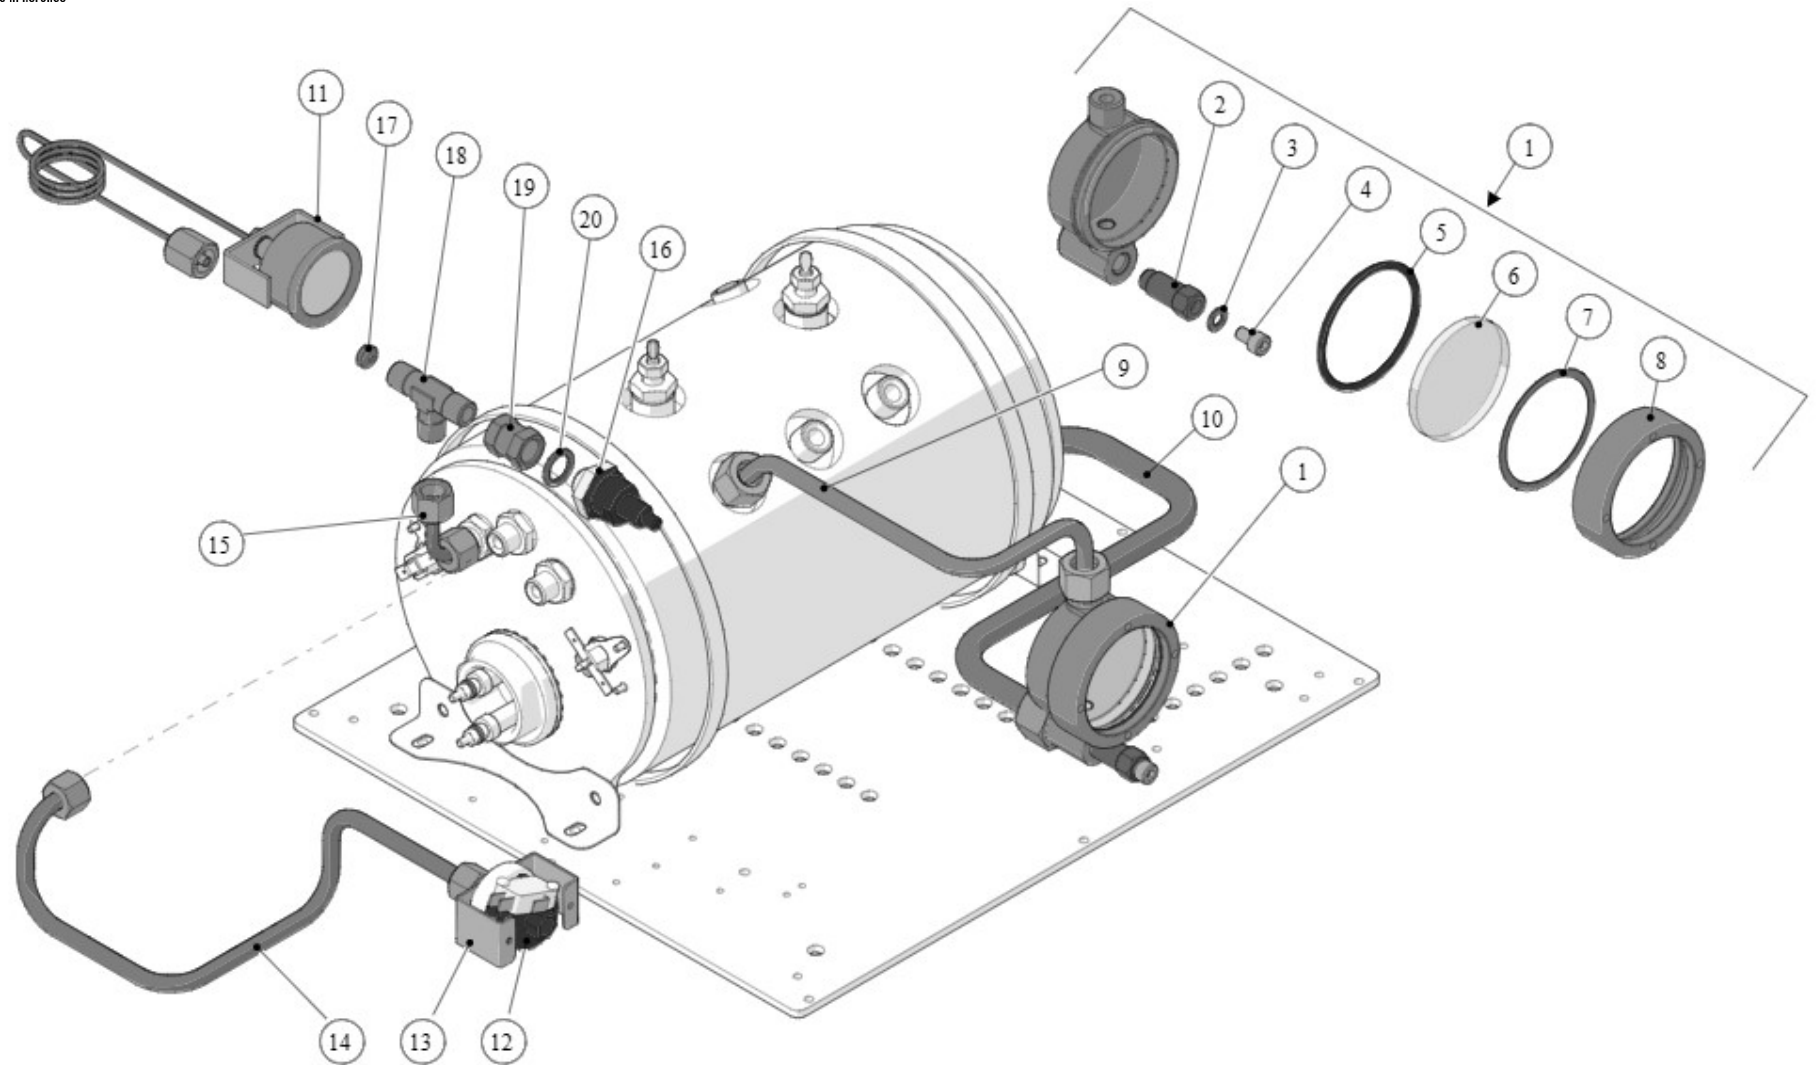

la marzocco
handmade in florence

13 - STEAM MODULE - HYDRAULIC ASSEMBLY

la marzocco

handmade in florence

Item	Part number	Description
0001	T.1.242	TUBE STEAM BOILER - SOLENOID VALVE
0002	T.1.248	TUBE STEAM BOILER - REFRESH SV.
0003	T.1.246	TUBE SV. REFRESH - DRAIN BOX
0004	A.2.112	NIPPLE G3/8M-G1/2M WR25 BRASS TR.
0005	L260/1A	WASHER 21X27X1,5 COPPER
0006	L037/2PGR	HOSE FITTING G1/2 WR22 D20 Di16 BRASS
0007	A.1.030	T FITTING G 1/2 F
0008	L180/1	WASHER 22X17X1,5 COPPER
0009	L164.02	BALL VALVE G3/8M-G3/8F BRASS TREATED
0010	L032/P.01	CHECK VALVE G3/8M TREATED
0011	T.1.250	TUBE SV. WATER INLET - CHECK VALVE
0012	T.1.245	TUBE STEAM BOILER - DRAIN
0013	T.1.258.01	TUBE CHECK VALVE - STEAM BOILER

la marzocco
handmade in florence

15 - STEAM MODULE - HYDRAULIC ASSEMBLY

la marzocco

handmade in florence

Item	Part number	Description
0001	L120_C.02	COMPLETE SIGHT GLASS
0002	L120/1CR	SIGHT GLASS DRAIN FITTING
0003	L120/2A	WASHER 6,3X12X1 COPPER
0004	L120/2	SCREW M6X10 SOCKET CAP S/S A2
0005	L122/A	SIGHT GLASS VITON O-RING 8-162
0006	L122.01	SIGHT GLASS, GLASS D 61,5 THK 5
0007	L122/B	SIGHT GLASS GASKET 62x55x0,5
0008	L121	SIGHT GLASS CHROME BEZEL
0009	T.1.243	TUBE STEAM BOILER - SIGHT GLASS UP
0010	T.1.244	TUBE STEAM BOILER - LOWER SIGHT GLASS
0011	E.3.024	PRESSURE GAUGE 0-3 BLACK MODBAR
0012	L271.01	PRESSURESTAT
0013	C.1.408	BRACKET PRESSURE SWITCH MODBAR STEAM
0014	T.1.247	TUBE STEAM BOILER - PRESSURE STAT
0015	T.1.017	TUBE H2O TEE - THERMOSTATIC VALVE GB5
0016	1037	REBUILD KIT VACUUM BREAKER SMA
0016	B.2.029.01	VALVE VACUUM BREAKER SMA G1/4 S/S FKM
0017	L137/3	FERRULE 3,5X11X5 T5
0018	A.2.002.01	TEE FITTING R1/4M WR13 BRASS TREATED
0019	A.2.003.01	FITTING G1/4F-G1/4F WR17 BRASS TREATED
0020	L100/1A	WASHER 13,5X19X1,5 COPPER