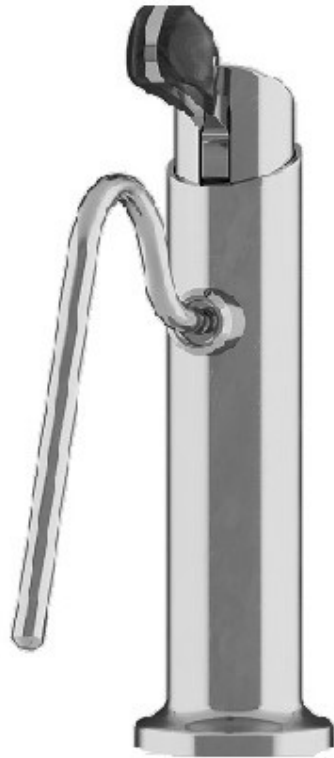

la marzocco
handmade in florence

PARTS MODBAR NEW STEAM

la marzocco

handmade in florence

07 - STEAM TAP SYSTEM

la marzocco

handmade in florence

Item	Part number	Description
0001	C.1.437	COVER STEAM TAP
0002	I.1.119	SCREW M5X10 SOCKET CAP S/S MODBAR
0003	H.1.006	O-RING 1,78x6,07 VITON
0004	D.3.020	LOGO MODBAR STEAM
0005	I.1.130	SOCKET GRUB SCREW M3X3 S/S
0006	A.3.009	STEAM DISPENSER TAP NEW STEAM
0007	M-0074-01	THREADED TUBE
0008	M-0151-01	O-RING, STEAM FONT, BASE SEAL, NITRILE
0009	M-0076-01	"18-8 SS GENERAL PURPOSE FLAT WASHER 1-1
0010	M-5002-01	1.5 -12 MOUNTING NUT, 6061 ALUMINUM
0011	A.7.013	FITTING PUSH-IN 90° 6-G1/8M PPSU
0012	F.1.138.01	WASHER INSULATING MODBAR NEW STEAM
0013	A.5.103	SPRING FITTING MODBAR NEW STEAM
0014	H.1.010.01	O-RING 2,62x21,89 EPDM 70 ShA
0015	I.1.131	SPRING COMPRESSION 2,2X14,6X22,5 S/S
0016	H.1.004	O-RING 2,62X10,77 EPDM 70 ShA
0017	H.2.003	PTFE STEAM WAND SEAL
0018	L260/1A	WASHER 21X27X1,5 COPPER
0019	F.1.131	STEAM WAND BUSHING NEW STEAM
0020	A.2.113	MODBAR STEAM WAND HOLDER STEEL
0021	C.1.441	ESTETICH PLATE MODBAR STEAM TAP

la marzocco
handmade in florence

09 - STEAM TAP SYSTEM

la marzocco

handmade in florence

Item	Part number	Description
0001	F.1.136	CABLE HOLDER STEAM TAP
0002	I.1.013	SCREW M6X30 SOCKET CAP GALVANIZED
0003	E-0139-R	REED SWITCH W/ CONNECTORS
0004	C.1.412	BASE FOR LEVER ACTIVATION BRACKET STEAM
0005	C.1.411	BRACKET ACTIVATION MODBAR STEAM
0006	I.1.052	SOCKET GRUB SCREW M5X25 S/S A2
0007	M-6019-01	STEAM VALVE SPRING
0008	F.1.124	PLUMBER LEVER ACTIVATION NEW STEAM
0009	F.3.097	PIVOT FOR ACTIVATION LEVER MODBAR
0010	F.4.014	CAM BUSHING PTFE MODBAR LEVER
0011	C.4.005.WW	TAP HANDLE MODBAR NEW STEAM CE WALNUT
0012	I.1.060	SCREW M3X6 PHILLIPS COUNTERSUNK S/S A2
0013	F.1.032	WASHER 10X30X2 PTFE
0014	I.1.033	WASHER 10.7X30X1.8 S/S A2
0015	I.5.003	BELLEVILLE SPRING 10X20X1,3
0016	I.1.118	NUT M10 H8,2 WR17 S/S A2 LOCKNUT
0017	988	MAGNET KIT MODBAR STEAM
0018	E-0115-01	TERMINAL BLOCK