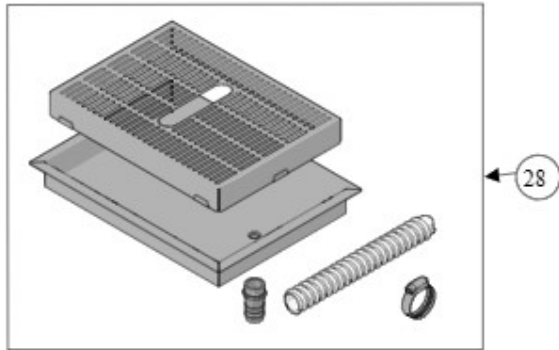

la marzocco
handmade in florence

PARTS MODBAR NEW STEAM

la marzocco

handmade in florence

07 - STEAM TAP SYSTEM

la marzocco

handmade in florence

Item	Part number	Description
0001	C.1.437	COVER STEAM TAP
0002	I.1.119	SCREW M5X10 SOCKET CAP S/S MODBAR
0003	H.1.006	O-RING 1,78x6,07 VITON
0004	D.3.020	LOGO MODBAR STEAM
0005	I.1.130	SOCKET GRUB SCREW M3X3 S/S
0006	A.3.009	STEAM DISPENSER TAP NEW STEAM
0007	M-0074-01	THREADED TUBE
0008	M-0151-01	O-RING, STEAM FONT, BASE SEAL, NITRILE
0009	M-0076-01	"18-8 SS GENERAL PURPOSE FLAT WASHER 1-1
0010	M-5002-01	1.5 -12 MOUNTING NUT, 6061 ALUMINUM
0011	A.7.013	FITTING PUSH-IN 90° 6-G1/8M PPSU
0012	F.1.138.01	WASHER INSULATING MODBAR NEW STEAM
0013	A.5.103	SPRING FITTING MODBAR NEW STEAM
0014	H.1.010.01	O-RING 2,62x21,89 EPDM 70 ShA
0015	I.1.131	SPRING COMPRESSION 2,2X14,6X22,5 S/S
0016	H.1.004	O-RING 2,62X10,77 EPDM 70 ShA
0017	H.2.003	PTFE STEAM WAND SEAL
0018	L260/1A	WASHER 21X27X1,5 COPPER
0019	F.1.131	STEAM WAND BUSHING NEW STEAM
0020	A.2.113	MODBAR STEAM WAND HOLDER STEEL
0021	C.1.441	ESTETICH PLATE MODBAR STEAM TAP

Item	Part number	Description
0022	A-6004-02	PRO TOUCH MODBAR STEAM WAND
0023	H.1.027	O-RING 1,78x7,65 VITON 70 ShA
0024	A.5.050	STEAM TIP PRO TOUCH D1,5
0025	A.5.054.01	STEAM TIP PRO TOUCH D1,2
0026	L037/2PGR	HOSE FITTING G1/2 WR22 D20 Di16 BRASS
0027	C.1.410	GRID DRAIN MODBAR STEAM
0028	1100	TRAY DRAIN MODBAR STEAM COMPLETE
0029	1101	REBUILD KIT WAND NEW STEAM MODBAR