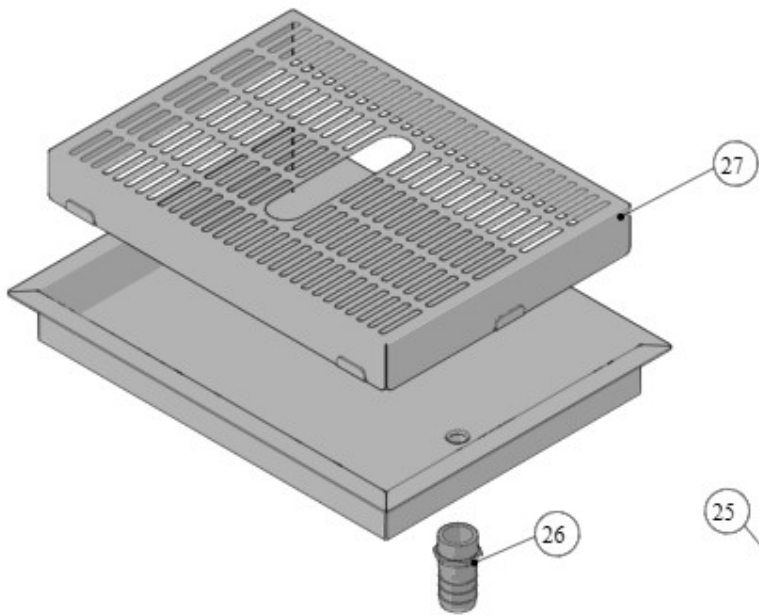

la marzocco
handmade in florence

PARTS MODBAR NEW STEAM

la marzocco

handmade in florence

07 - STEAM TAP SYSTEM

la marzocco

handmade in florence

Item	Part number	Description
0001	C.1.437	COVER STEAM TAP
0002	I.1.119	SCREW M5X10 SOCKET CAP S/S MODBAR
0003	H.1.006	O-RING 1,78x6,07 VITON
0004	D.3.020	LOGO MODBAR STEAM
0005	I.1.130	SOCKET GRUB SCREW M3X3 S/S
0006	A.3.009	STEAM DISPENSER TAP NEW STEAM
0007	M-0074-01	THREADED TUBE
0008	M-0151-01	O-RING, STEAM FONT, BASE SEAL, NITRILE
0009	M-0076-01	"18-8 SS GENERAL PURPOSE FLAT WASHER 1-1
0010	M-5002-01	1.5 -12 MOUNTING NUT, 6061 ALUMINUM
0011	A.7.013	FITTING PUSH-IN 90° 6-G1/8M PPSU
0012	F.1.138.01	WASHER INSULATING MODBAR NEW STEAM
0013	A.5.103	SPRING FITTING MODBAR NEW STEAM
0014	H.1.010.01	O-RING 2,62x21,89 EPDM 70 ShA
0015	I.1.131	SPRING COMPRESSION 2,2X14,6X22,5 S/S
0016	H.1.004	O-RING 2,62X10,77 EPDM 70 ShA
0017	H.2.003	PTFE STEAM WAND SEAL
0018	L260/1A	WASHER 21X27X1,5 COPPER
0019	F.1.131	STEAM WAND BUSHING NEW STEAM
0020	A.2.113	MODBAR STEAM WAND HOLDER STEEL
0021	C.1.441	ESTETICH PLATE MODBAR STEAM TAP

Item	Part number	Description
0022	A-6004-02	PRO TOUCH MODBAR STEAM WAND
0023	H.1.027	O-RING 1,78x7,65 VITON 70 ShA
0024	A.5.050	STEAM TIP PRO TOUCH D1,5
0025	A.5.054.01	STEAM TIP PRO TOUCH D1,2
0026	L037/2PGR	HOSE FITTING G1/2 WR22 D20 Di16 BRASS
0027	C.1.410	GRID DRAIN MODBAR STEAM
0028	1100	TRAY DRAIN MODBAR STEAM COMPLETE
0029	1101	REBUILD KIT WAND NEW STEAM MODBAR