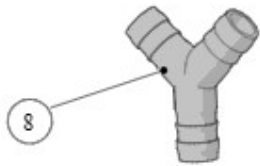

Item	Part number	Description
0020	T.1.280	TUBE WATER INLET - SOLENOID V. AUTOFILL

la marzocco
handmade in florence

21 - STEAM MODULE - STEAM BOILER

la marzocco

handmade in florence

Item	Part number	Description
0001	C.1.405	BOILER, MOUNTING BRACKET
0002	L.1.011.R	STEAM BOILER MODBAR NEW STEAM
0003	A.5.016.01	PLASTIC FASTENER 750X7.5
0004	F.7.022	BOILER INSULATION MODBAR NEW STEAM
0005	L276.01S	L276.01 BRACKET
0006	E.5.006	SAFETY THERMOSTAT 1P TRIP FREE 140C 240V
0007	LR360	1-1/4 HEATER ELEMENT GASKET
0008	E.6.035	HEATING ELEMENT W3600 V240 CM23 1-1/4 RP
0008	E.6.037	HEATING ELEMENT W3000 V200 CM23
0009	L037/3.01	NIPPLE G1/4M-G1/4M WR19 H25.5 BRASS TR.
0010	L100/1A	WASHER 13,5X19X1,5 COPPER
0011	LA052	WATER LEVEL PROBE
0012	TL07/G.03	TUBE WATER SUCTION STEAM B. TREATED
0013	L305/N.01	NIPPLE G3/8M-G3/8M WR20 H31 BRASS TR.
0014	L180/1	WASHER 22X17X1,5 COPPER
0015	A.2.112	NIPPLE G3/8M-G1/2M WR25 BRASS TR.
0016	A.5.022	CAP G1/4 H15,5 WR19 S/S

la marzocco
handmade in florence

25 - HOSE AND ACCESSORIES

la marzocco

handmade in florence

Item	Part number	Description
0001	L305/050.01	BRAIDED HOSE CM.50 3/8 F
0001	L305/120.01	BRAIDED HOSE CM.120 3/8 F
0001	L305/210.01	BRAIDED HOSE CM.210 3/8F
0001	L306/050	BRAIDED HOSE 3/8 COMPR. WR17 50CM NSF
0001	L306/120	BRAIDED HOSE 3/8 COMPR. WR17 120CM NSF
0001	L306/210	BRAIDED HOSE G3/8F WR20 210CM NSF
0001	L306/210/C	BRAIDED HOSE G3/8F WR20 210CM NSF CURVED
0001	T.5.003	BRAIDED HOSE 3/8 COMPR. WR17 210CM NSF
0002	T.3.010	DRAIN HOSE WAVED ID19 EPDM
0003	L312	HOSE CLAMP
0004	F.9.003	DIGITAL TDS METER
0005	941	WATER TEST KIT
0006	F.1.065	HTC THERMAL COMPOUND SYRINGE 2ML
0007	F.9.000.01	MULTIPLE PARAMETER TEST KIT
0008	F.1.121	Y MANIFOLD FOR DRAIN