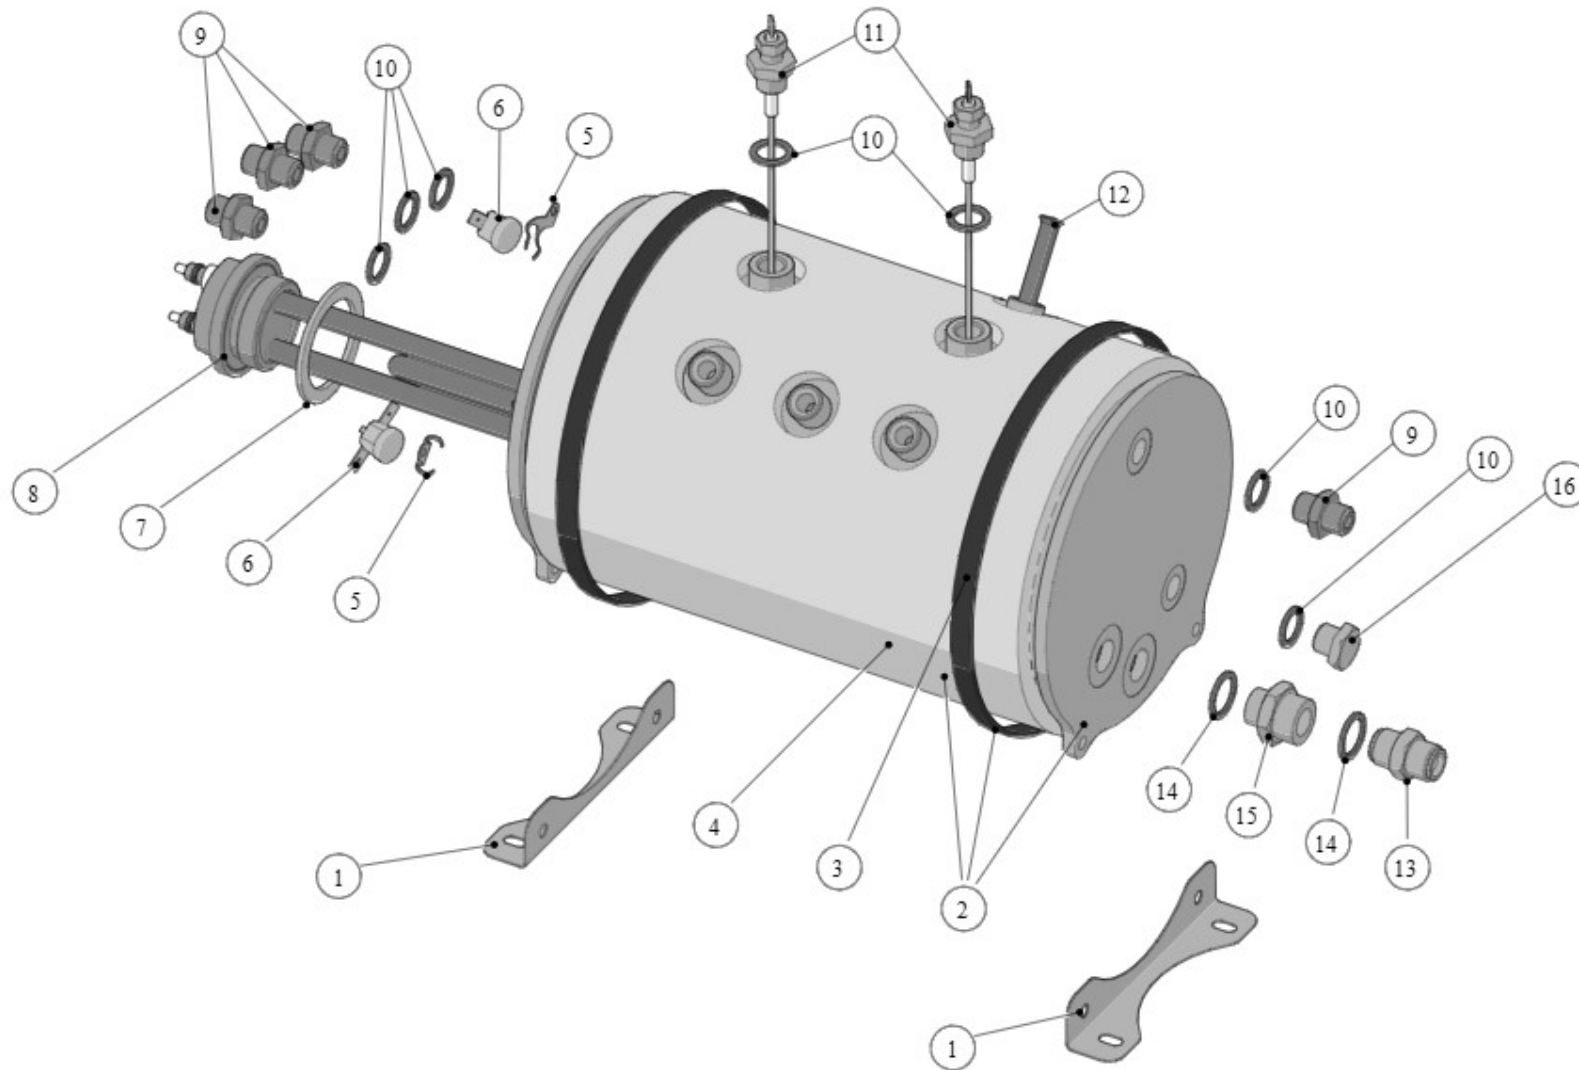

la marzocco
handmade in florence

21 - STEAM MODULE - STEAM BOILER