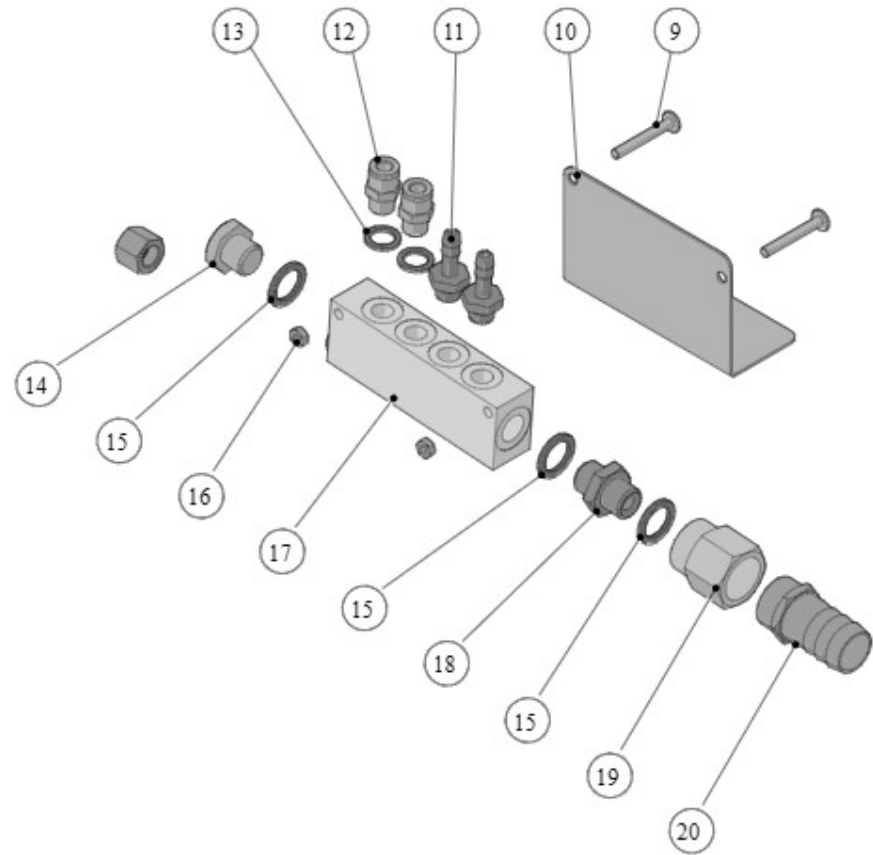

la marzocco
handmade in florence

17 - STEAM MODULE - FITTING AND VALVES