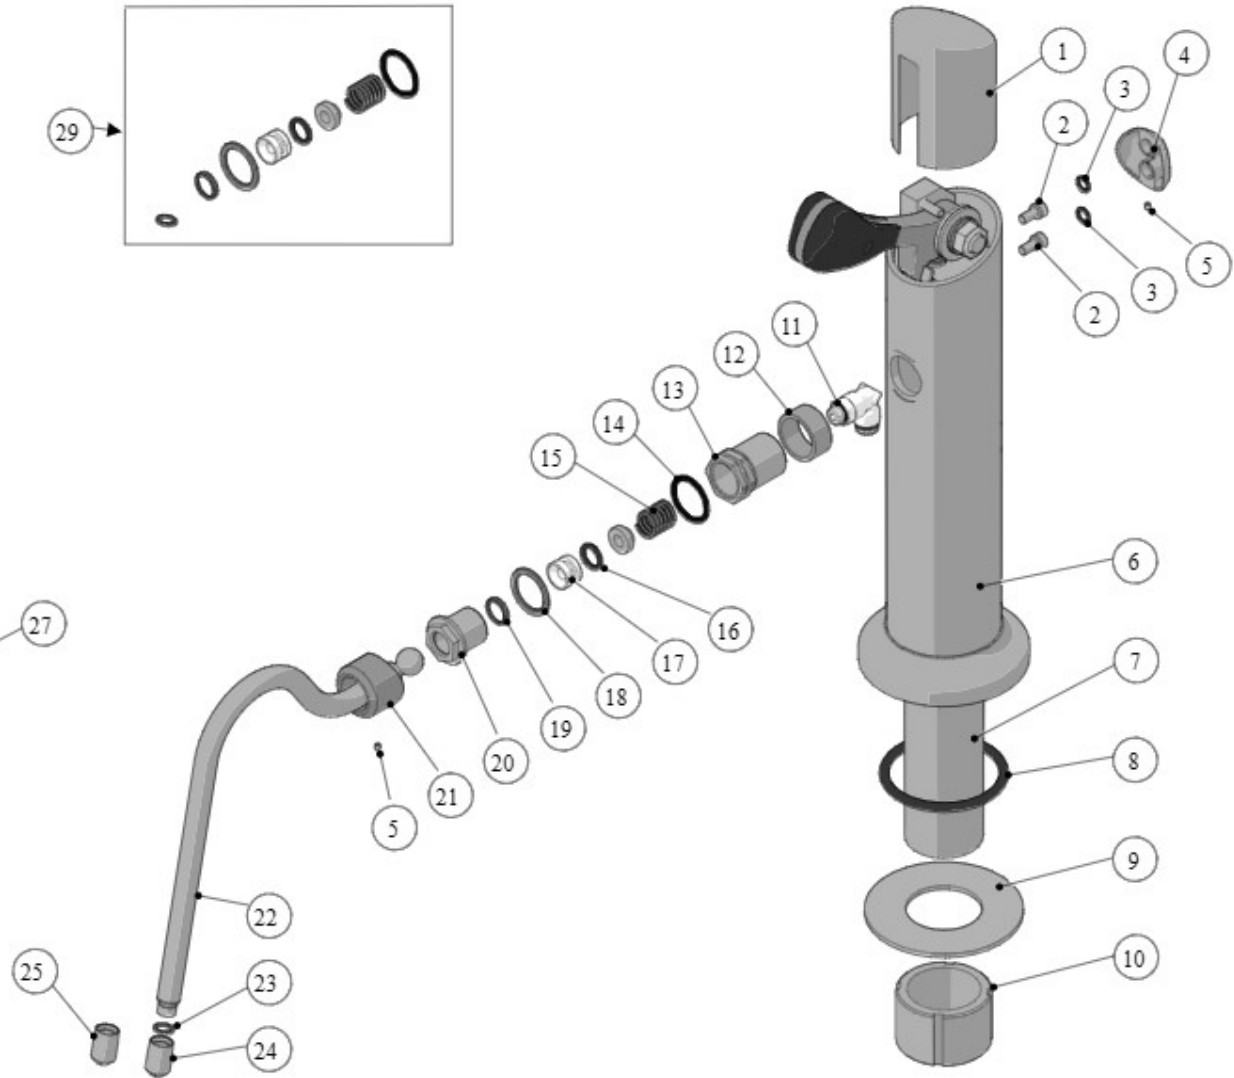

la marzocco
handmade in florence

PARTS MODBAR NEW STEAM

la marzocco

handmade in florence

07 - STEAM TAP SYSTEM

la marzocco

handmade in florence

Item	Part number	Description
0001	C.1.437	COVER STEAM TAP
0002	I.1.119	SCREW M5X10 SOCKET CAP S/S MODBAR
0003	H.1.006	O-RING 1,78x6,07 VITON
0004	D.3.020	LOGO MODBAR STEAM
0005	I.1.130	SOCKET GRUB SCREW M3X3 S/S
0006	A.3.009	STEAM DISPENSER TAP NEW STEAM
0007	M-0074-01	THREADED TUBE
0008	M-0151-01	O-RING, STEAM FONT, BASE SEAL, NITRILE
0009	M-0076-01	"18-8 SS GENERAL PURPOSE FLAT WASHER 1-1
0010	M-5002-01	1.5 -12 MOUNTING NUT, 6061 ALUMINUM
0011	A.7.013	FITTING PUSH-IN 90° 6-G1/8M PPSU
0012	F.1.138.01	WASHER INSULATING MODBAR NEW STEAM
0013	A.5.103	SPRING FITTING MODBAR NEW STEAM
0014	H.1.010.01	O-RING 2,62x21,89 EPDM 70 ShA
0015	I.1.131	SPRING COMPRESSION 2,2X14,6X22,5 S/S
0016	H.1.004	O-RING 2,62X10,77 EPDM 70 ShA
0017	H.2.003	PTFE STEAM WAND SEAL
0018	L260/1A	WASHER 21X27X1,5 COPPER
0019	F.1.131	STEAM WAND BUSHING NEW STEAM
0020	A.2.113	MODBAR STEAM WAND HOLDER STEEL
0021	C.1.441	ESTETICH PLATE MODBAR STEAM TAP

la marzocco
handmade in florence

09 - STEAM TAP SYSTEM

la marzocco

handmade in florence

Item	Part number	Description
0001	F.1.136	CABLE HOLDER STEAM TAP
0002	I.1.013	SCREW M6X30 SOCKET CAP GALVANIZED
0003	E-0139-R	REED SWITCH W/ CONNECTORS
0004	C.1.412	BASE FOR LEVER ACTIVATION BRACKET STEAM
0005	C.1.411	BRACKET ACTIVATION MODBAR STEAM
0006	I.1.052	SOCKET GRUB SCREW M5X25 S/S A2
0007	M-6019-01	STEAM VALVE SPRING
0008	F.1.124	PLUMBER LEVER ACTIVATION NEW STEAM
0009	F.3.097	PIVOT FOR ACTIVATION LEVER MODBAR
0010	F.4.014	CAM BUSHING PTFE MODBAR LEVER
0011	C.4.005.WW	TAP HANDLE MODBAR NEW STEAM CE WALNUT
0012	I.1.060	SCREW M3X6 PHILLIPS COUNTERSUNK S/S A2
0013	F.1.032	WASHER 10X30X2 PTFE
0014	I.1.033	WASHER 10.7X30X1.8 S/S A2
0015	I.5.003	BELLEVILLE SPRING 10X20X1,3
0016	I.1.118	NUT M10 H8,2 WR17 S/S A2 LOCKNUT
0017	988	MAGNET KIT MODBAR STEAM
0018	E-0115-01	TERMINAL BLOCK