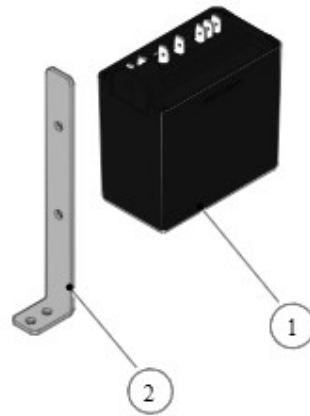

la marzocco
handmade in florence

23 - ELECTRICAL SYSTEM