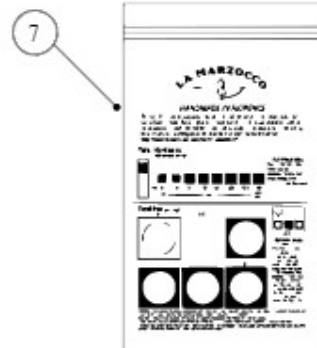

la marzocco
handmade in florence

25 - HOSE AND ACCESSORIES