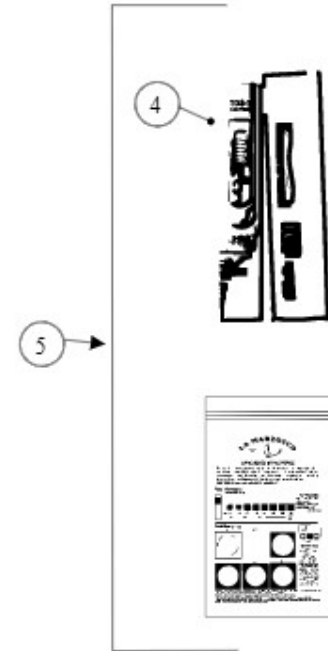

la marzocco
handmade in florence

23 - ELECTRICAL SYSTEM

la marzocco

handmade in florence

Item	Part number	Description
0001	E.1.050	ELECTRONIC BOARD GICAR MODBAR NEW STEAM
0001	E.1.058	ELECTRONIC BOARD MODBAR NEW STEAM 200 V
0002	C.1.388	BRACKET FOR TERMINAL MODBAR AV ESPRESSO
0003	E.4.188.R	SSR 25A 240V W/THERMAL COMPOUND
0004	L600	FAN
0005	L206	FILTER EMC
0006	E.2.030	2x22nF+0,1microF FILTER
0007	943	POWER SUPPLY CABLE MODBAR UK / SWITZ.
0008	944	POWER SUPPLY CABLE MODBAR AUSTRALIA
0009	946	POWER SUPPLY CABLE MODBAR EUROPE

la marzocco
handmade in florence

25 - HOSE AND ACCESSORIES

la marzocco

handmade in florence

Item	Part number	Description
0001	L305/050.01	BRAIDED HOSE CM.50 3/8 F
0001	L305/120.01	BRAIDED HOSE CM.120 3/8 F
0001	L305/210.01	BRAIDED HOSE CM.210 3/8F
0001	L306/050	BRAIDED HOSE 3/8 COMPR. WR17 50CM NSF
0001	L306/120	BRAIDED HOSE 3/8 COMPR. WR17 120CM NSF
0001	L306/210	BRAIDED HOSE G3/8F WR20 210CM NSF
0001	L306/210/C	BRAIDED HOSE G3/8F WR20 210CM NSF CURVED
0001	T.5.003	BRAIDED HOSE 3/8 COMPR. WR17 210CM NSF
0002	T.3.010	DRAIN HOSE WAVED ID19 EPDM
0003	L312	HOSE CLAMP
0004	F.9.003	DIGITAL TDS METER
0005	941	WATER TEST KIT
0006	F.1.065	HTC THERMAL COMPOUND SYRINGE 2ML
0007	F.9.000.01	MULTIPLE PARAMETER TEST KIT
0008	F.1.121	Y MANIFOLD FOR DRAIN