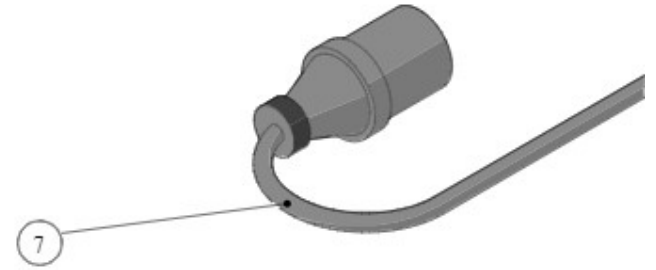

la marzocco
handmade in florence

23 - ELECTRICAL SYSTEM