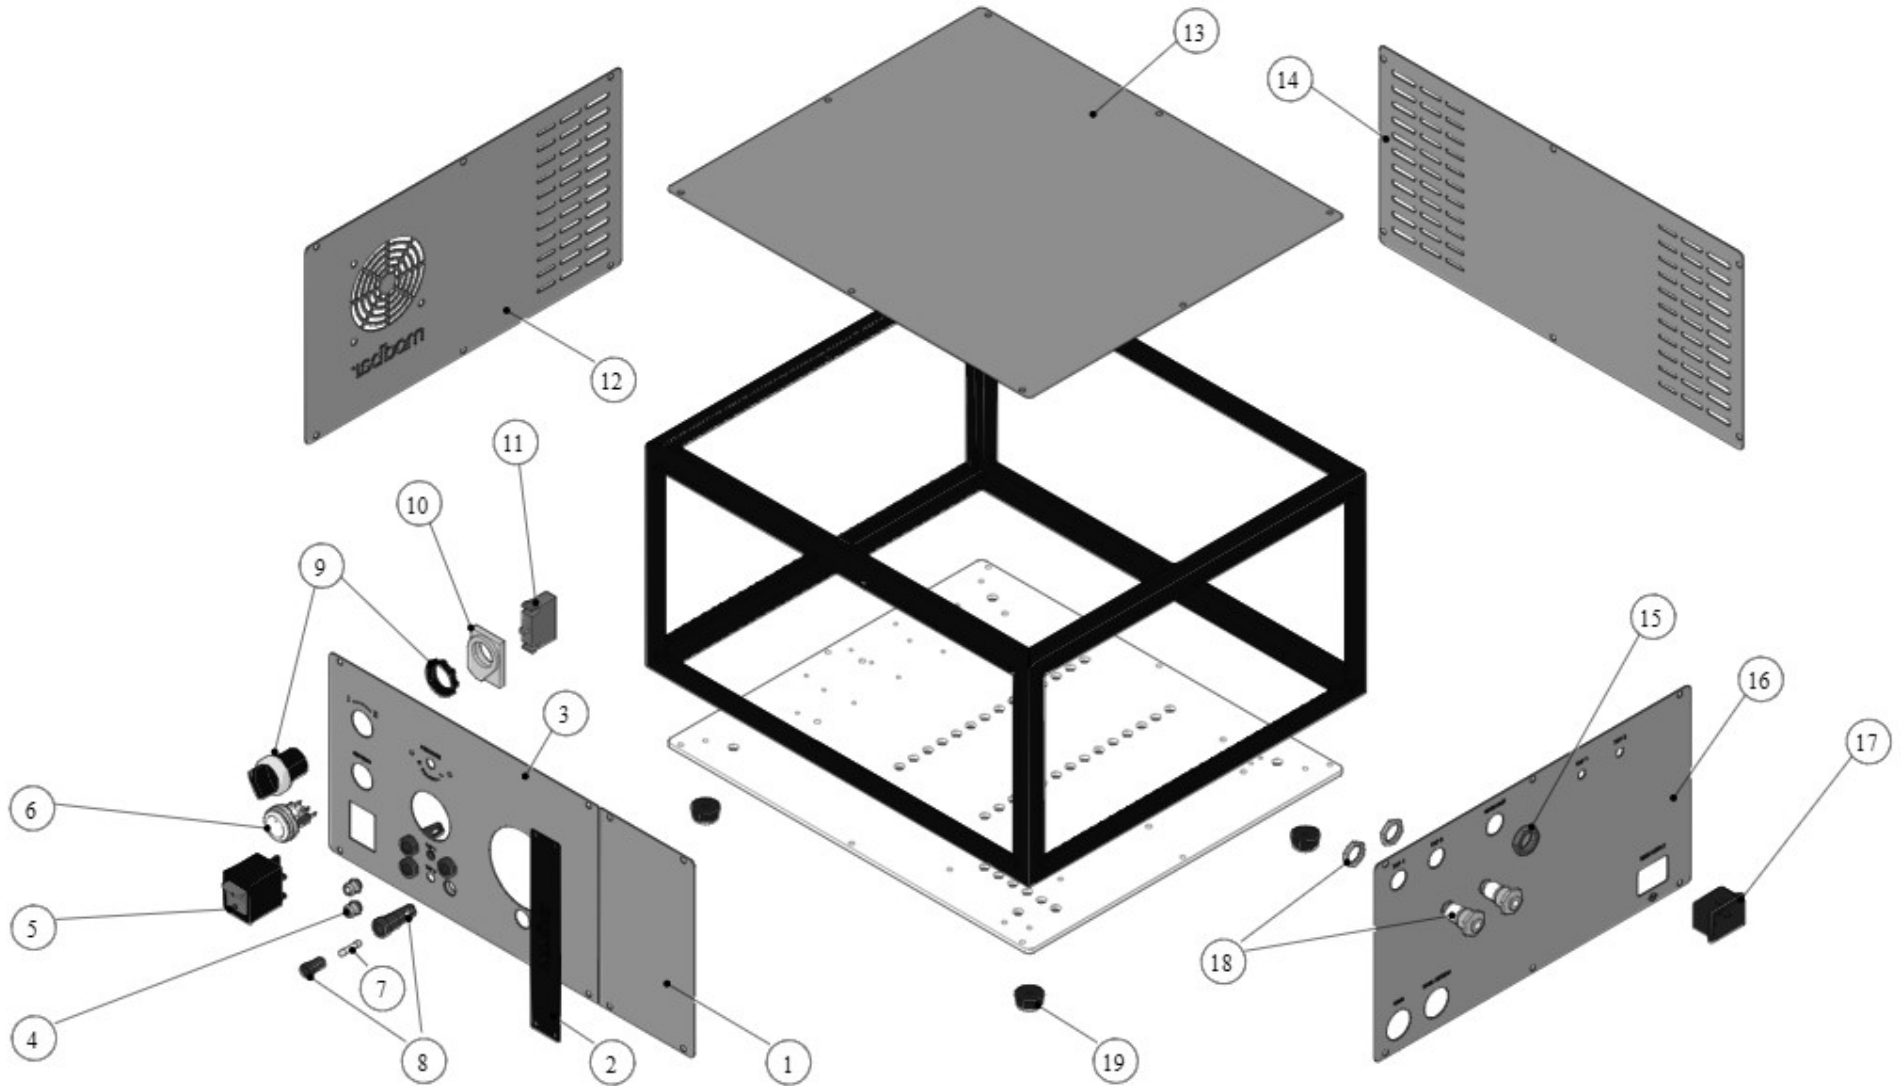

la marzocco
handmade in florence

09 - STEAM TAP SYSTEM

la marzocco

handmade in florence

Item	Part number	Description
0001	F.1.136	CABLE HOLDER STEAM TAP
0002	I.1.013	SCREW M6X30 SOCKET CAP GALVANIZED
0003	E-0139-R	REED SWITCH W/ CONNECTORS
0004	C.1.412	BASE FOR LEVER ACTIVATION BRACKET STEAM
0005	C.1.411	BRACKET ACTIVATION MODBAR STEAM
0006	I.1.052	SOCKET GRUB SCREW M5X25 S/S A2
0007	M-6019-01	STEAM VALVE SPRING
0008	F.1.124	PLUMBER LEVER ACTIVATION NEW STEAM
0009	F.3.097	PIVOT FOR ACTIVATION LEVER MODBAR
0010	F.4.014	CAM BUSHING PTFE MODBAR LEVER
0011	C.4.005.WW	TAP HANDLE MODBAR NEW STEAM CE WALNUT
0012	I.1.060	SCREW M3X6 PHILLIPS COUNTERSUNK S/S A2
0013	F.1.032	WASHER 10X30X2 PTFE
0014	I.1.033	WASHER 10.7X30X1.8 S/S A2
0015	I.5.003	BELLEVILLE SPRING 10X20X1,3
0016	I.1.118	NUT M10 H8,2 WR17 S/S A2 LOCKNUT
0017	988	MAGNET KIT MODBAR STEAM
0018	E-0115-01	TERMINAL BLOCK

la marzocco
handmade in florence

11 - STEAM MODULE - BODY PANEL ASSEMBLY

la marzocco

handmade in florence

Item	Part number	Description
0001	C.1.385	PANEL FRONTAL RIGHT MODULE ESPRESSO
0002	C.1.386	PANEL FRONT LOGO MODBAR ESPRESSO
0003	C.1.407	STEAM, FRONT LEFT PANEL
0004	E.4.045.01	LED RED WITH CABLE
0005	E.2.065	SWITCH I-O
0006	E.2.041.R	SWITCH HOT WATER W/RED LED WITH RISER
0007	E.2.003	UL FUSE 2A 250V.
0008	E.2.004	UL FUSE HOLDER
0009	E-5011-01	SELECTOR 2 POSITION
0010	E-5012-01	CONTACTS SUPPORT
0011	E-0130-01	CONTACT BLOCK
0012	C.1.413.SX	PANEL LEFT SIDE STEAM MODULE
0013	M-5014-01	PANEL, TOP
0014	C.1.387	BACK PANEL ESPRESSO MODULE
0015	L183/1.01	NUT G3/8 H6 WR21 BRASS TREATED
0016	C.1.406	STEAM, RIGHT SIDE PANEL
0017	E-0108-01	POWER INLET ADAPTOR
0018	A.7.014	FITTING PUSH-IN STRAIGHT 6-6 PPSU
0019	5.120	FOOT. 3/4 DIA RUBBER