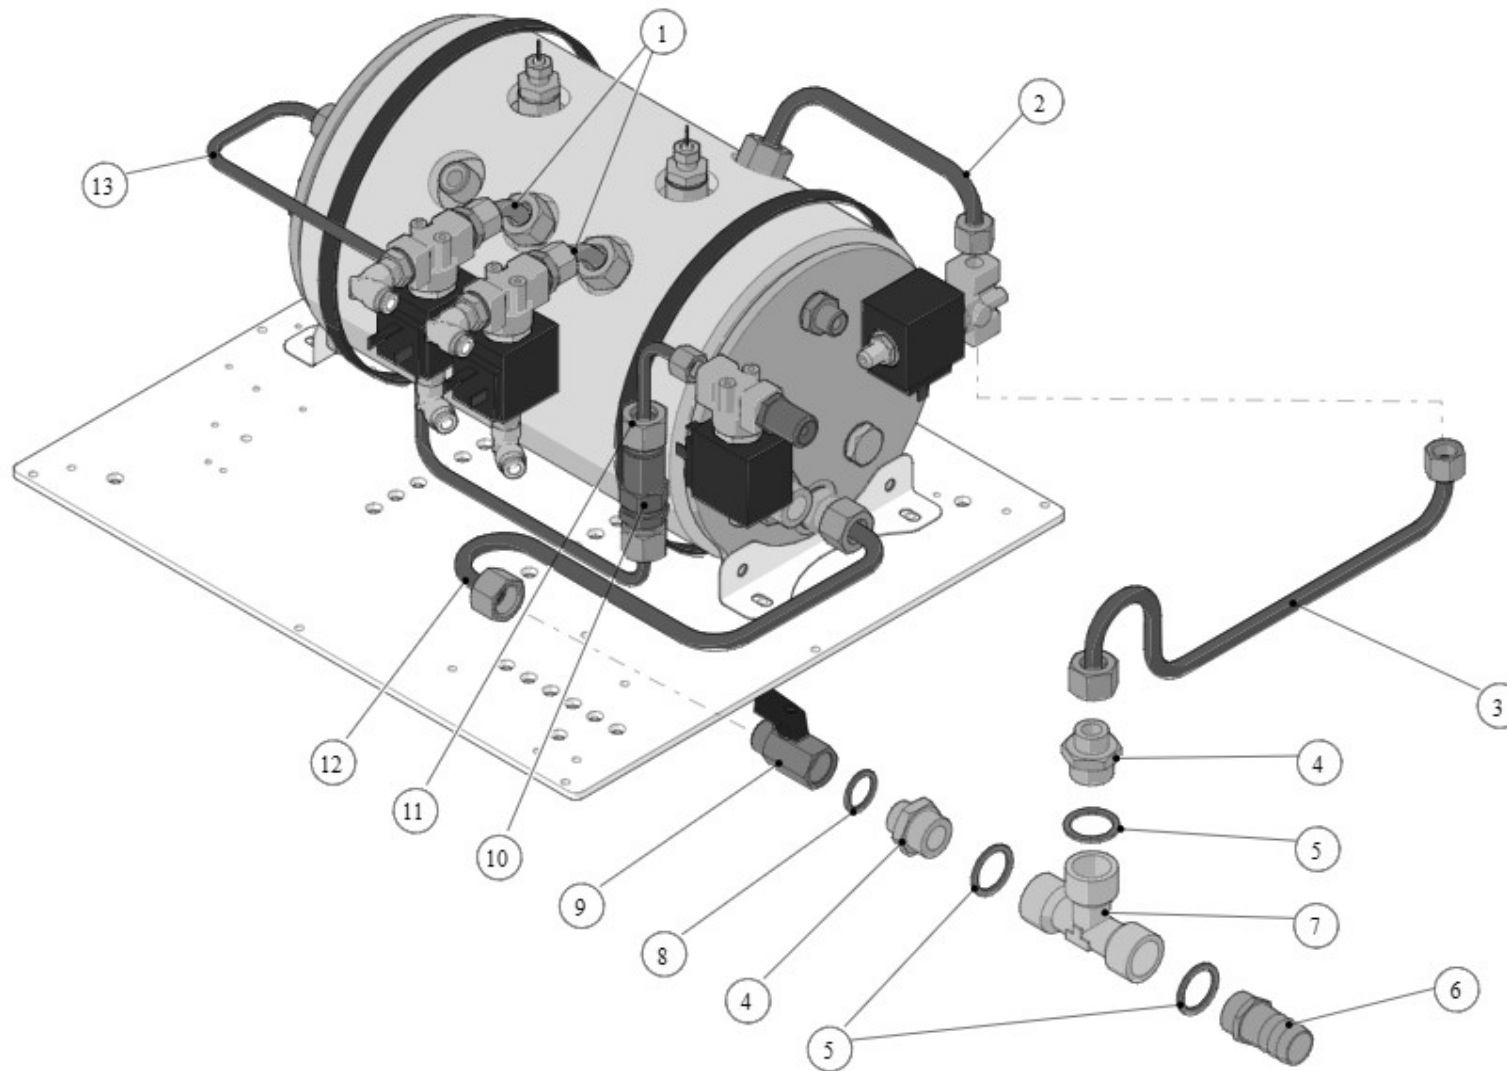

la marzocco
handmade in florence

11 - STEAM MODULE - BODY PANEL ASSEMBLY

la marzocco

handmade in florence

Item	Part number	Description
0001	C.1.385	PANEL FRONTAL RIGHT MODULE ESPRESSO
0002	C.1.386	PANEL FRONT LOGO MODBAR ESPRESSO
0003	C.1.407	STEAM, FRONT LEFT PANEL
0004	E.4.045.01	LED RED WITH CABLE
0005	E.2.065	SWITCH I-O
0006	E.2.041.R	SWITCH HOT WATER W/RED LED WITH RISER
0007	E.2.003	UL FUSE 2A 250V.
0008	E.2.004	UL FUSE HOLDER
0009	E-5011-01	SELECTOR 2 POSITION
0010	E-5012-01	CONTACTS SUPPORT
0011	E-0130-01	CONTACT BLOCK
0012	C.1.413.SX	PANEL LEFT SIDE STEAM MODULE
0013	M-5014-01	PANEL, TOP
0014	C.1.387	BACK PANEL ESPRESSO MODULE
0015	L183/1.01	NUT G3/8 H6 WR21 BRASS TREATED
0016	C.1.406	STEAM, RIGHT SIDE PANEL
0017	E-0108-01	POWER INLET ADAPTOR
0018	A.7.014	FITTING PUSH-IN STRAIGHT 6-6 PPSU
0019	5.120	FOOT. 3/4 DIA RUBBER

la marzocco
handmade in florence

13 - STEAM MODULE - HYDRAULIC ASSEMBLY

la marzocco

handmade in florence

Item	Part number	Description
0001	T.1.242	TUBE STEAM BOILER - SOLENOID VALVE
0002	T.1.248	TUBE STEAM BOILER - REFRESH SV.
0003	T.1.246	TUBE SV. REFRESH - DRAIN BOX
0004	A.2.112	NIPPLE G3/8M-G1/2M WR25 BRASS TR.
0005	L260/1A	WASHER 21X27X1,5 COPPER
0006	L037/2PGR	HOSE FITTING G1/2 WR22 D20 Di16 BRASS
0007	A.1.030	T FITTING G 1/2 F
0008	L180/1	WASHER 22X17X1,5 COPPER
0009	L164.02	BALL VALVE G3/8M-G3/8F BRASS TREATED
0010	L032/P.01	CHECK VALVE G3/8M TREATED
0011	T.1.250	TUBE SV. WATER INLET - CHECK VALVE
0012	T.1.245	TUBE STEAM BOILER - DRAIN
0013	T.1.258.01	TUBE CHECK VALVE - STEAM BOILER