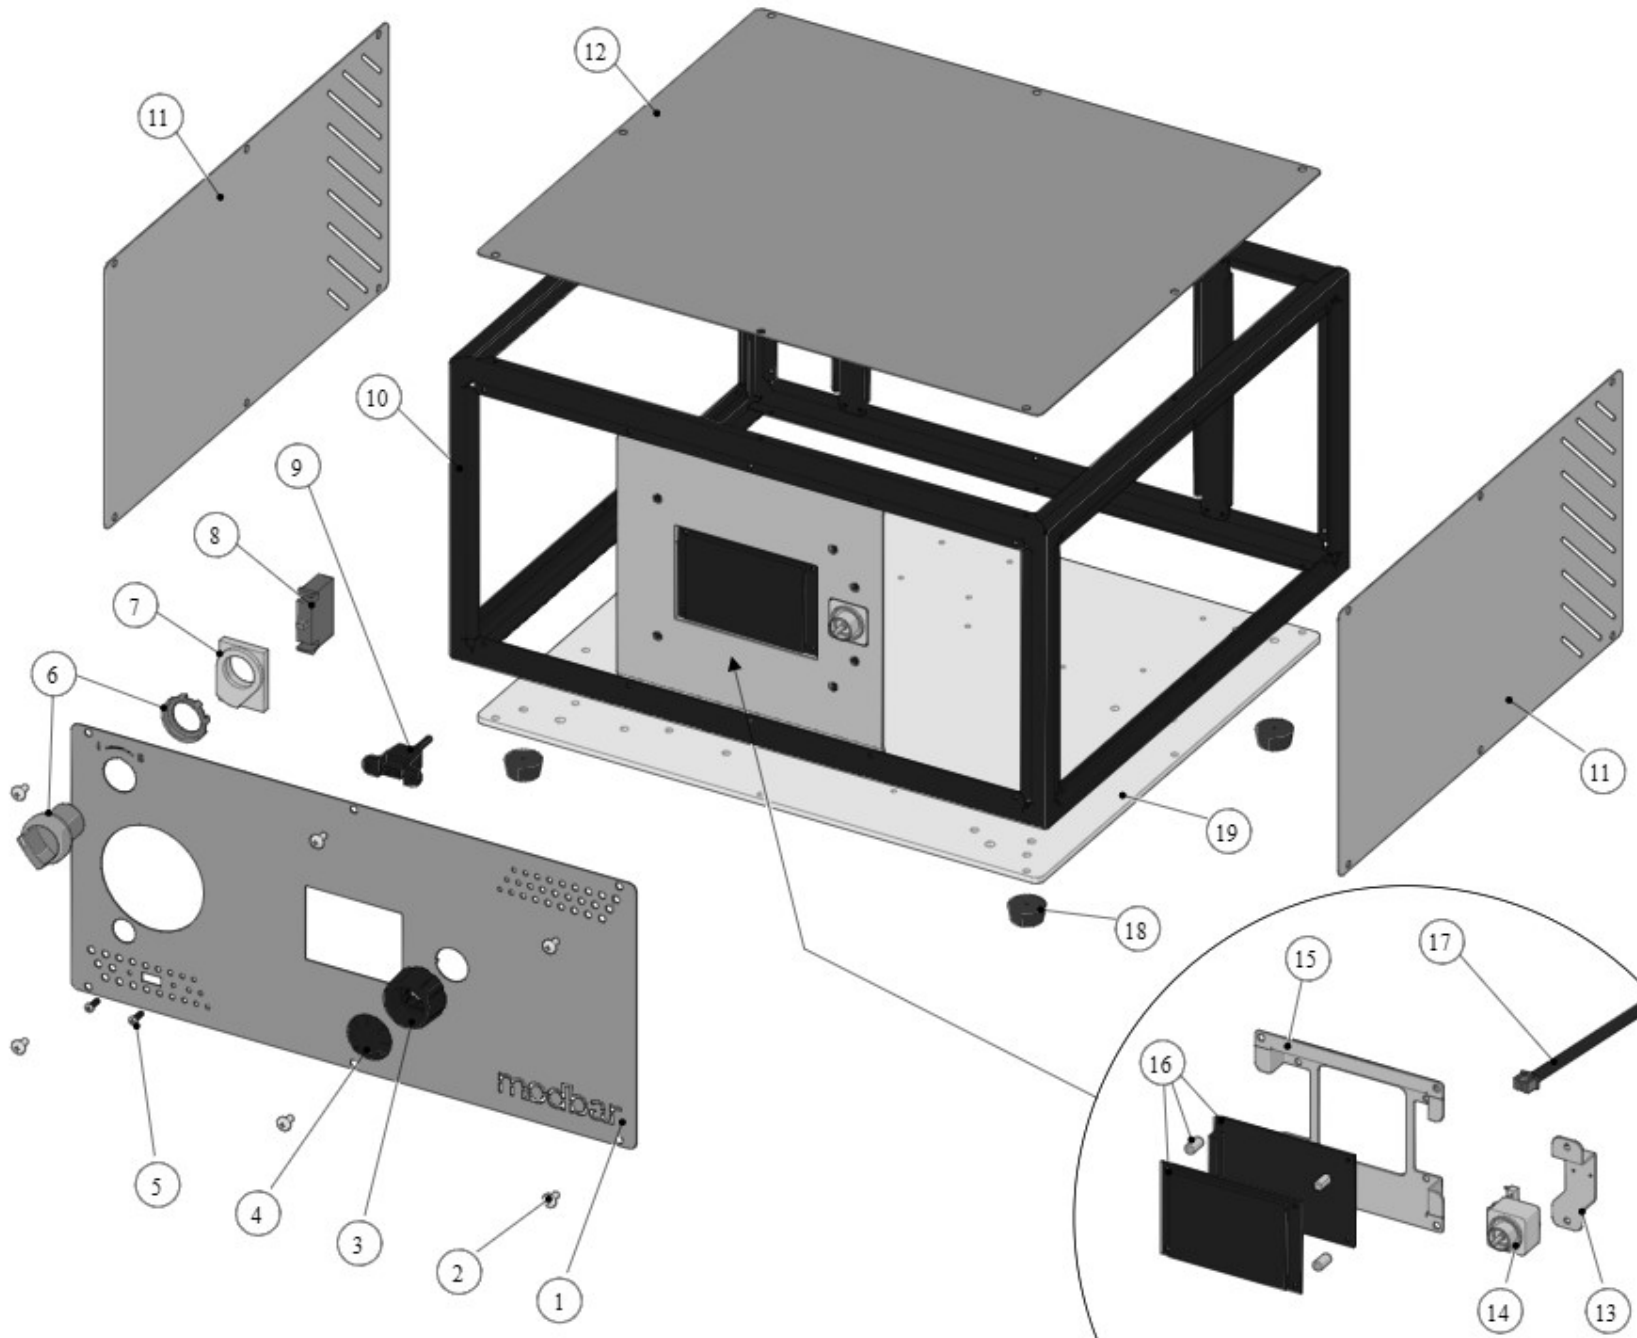

la marzocco
handmade in florence

08 - STEAM TAP SYSTEM

la marzocco

handmade in florence

Item	Part number	Description
0001	M-0146-01	SCREW M4X25 HEX HEAD
0002	M-0101-01	S/S SPLIT WASHER FOR M4
0003	M-6023-01	316 ST.ST.SHOULDER SCREW 1/4
0004	M-6016-02	STEAM LEVER BRACKET
0005	995	TAP HANDLE MODBAR STEAM CE WALNUT
0005	990	TAP HANDLE MODBAR STEAM CE MAPLE
0006	M-6017-01	DRIVE SHAFT FOR SEAT VALVE
0007	M-0110-01	O-ring, for steam seat valve drive shaft
0008	M-6018-01	MODBAR STEAM VALVE BODY
0009	P-6014-01	STEAM VALVE SEAL GASKET
0010	M-6030-01	STEAM VALVE SEAL HOLDER TREATED
0011	M-6019-01	STEAM VALVE SPRING
0012	P-0062-01	STEAM VALVE ORING
0013	P-6013-01	FITTING FOR STEAM VALVE
0014	P-0110-01	PUSH-IN FITTING 1/4-NPTF1/4M BRASS TR
0015	T.3.008	FEP TUBE 10/8 mm
0016	P-6018-01	FITTING G3/8M G1/8M WR22 S/S
0017	L100/D	WASHER 10X14X1,5 COPPER
0018	993	REBUILD KIT STEAM VALVE MODBAR
0019	992	STEAM VALVE COMPLETE ASSEMBLY
0020	P-0113-01	FITTING STEAM COUPLER MALE

Item	Part number	Description
0021	H.1.040	OR FOR FITTING STEAM COUPLER MALE

la marzocco
handmade in florence

10 - STEAM MODULE SYSTEM

la marzocco

handmade in florence

Item	Part number	Description
0001	M-6029-01	PANEL, STEAM MOD, FRONT, WITH ENGRAVING
0002	R-6002-01	
0003	E-0044-01	Encoder Knob, Inner, for Grayhill Encode
0004	E-0045-01	Encoder Knob, Outer, for Grayhill Encode
0005	M-0100-01	SCREW M3X10 HEX HEAD
0006	E-5011-01	SELECTOR 2 POSITION
0007	E-5012-01	CONTACTS SUPPORT
0008	E-0130-01	CONTACT BLOCK
0009	E-0024-01	USB-A Panel mount connector, 6 cable
0010	M-6021-01	ANODIZED, STEAM FRAME
0011	M-6028-01	PANEL, STEAM MODULE, SIDE COVER
0012	M-5014-01	PANEL, TOP
0013	M-5012-01	Telaietto supporto manopola encoder
0014	E-0032-01	Navigation Joystick Encoder
0015	M-5011-01	Telaietto supporto Display
0016	EA-0008-04	MAIN DISPLAY ASSEMBLY
0017	E-5029-01	BRAIN TO DISPLAY CABLE MODBAR EP
0018	5.120	FOOT. 3/4 DIA RUBBER
0019	M-5004-02	ANODIZED MOUNTING PLATE MODULE