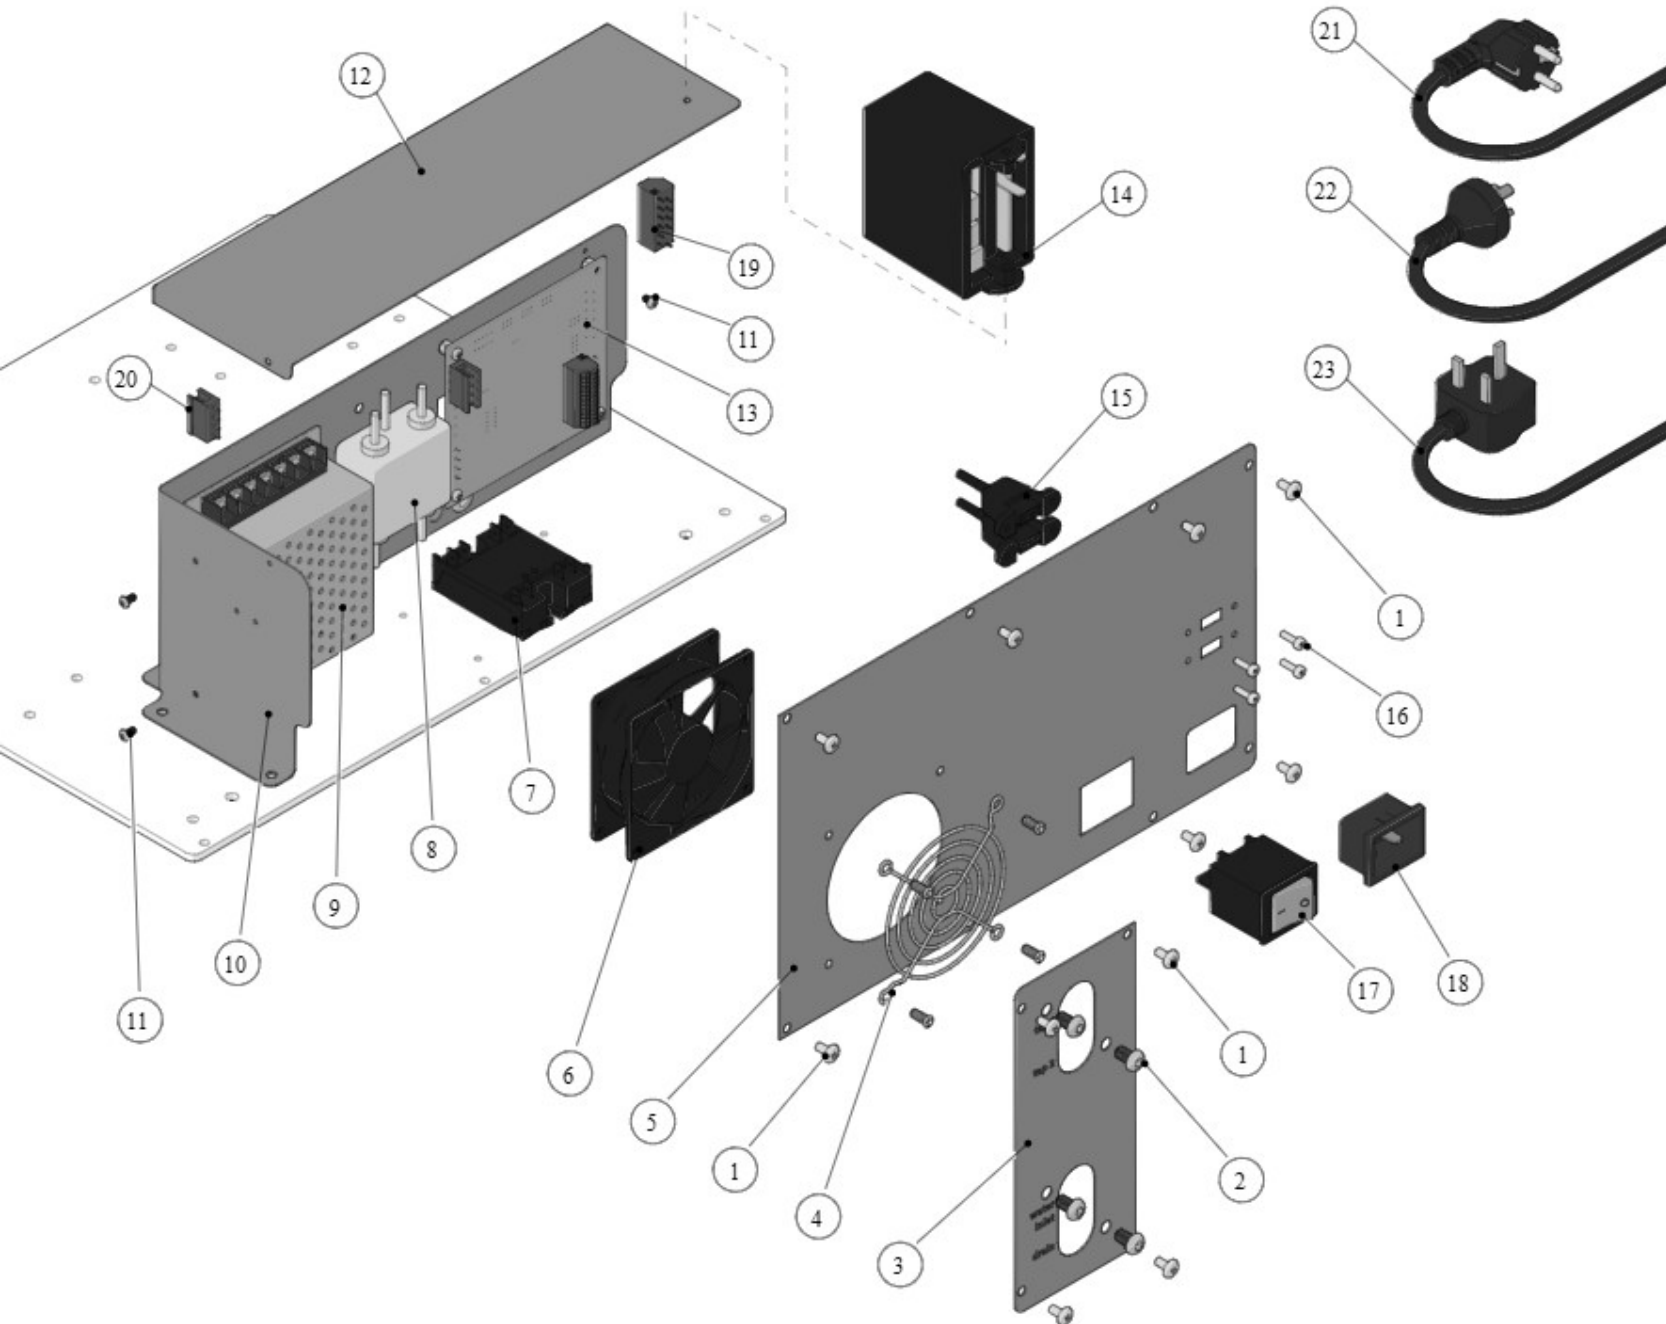

Item	Part number	Description
0021	H.1.040	OR FOR FITTING STEAM COUPLER MALE

la marzocco
handmade in florence

10 - STEAM MODULE SYSTEM

la marzocco

handmade in florence

Item	Part number	Description
0001	M-6029-01	PANEL, STEAM MOD, FRONT, WITH ENGRAVING
0002	R-6002-01	
0003	E-0044-01	Encoder Knob, Inner, for Grayhill Encode
0004	E-0045-01	Encoder Knob, Outer, for Grayhill Encode
0005	M-0100-01	SCREW M3X10 HEX HEAD
0006	E-5011-01	SELECTOR 2 POSITION
0007	E-5012-01	CONTACTS SUPPORT
0008	E-0130-01	CONTACT BLOCK
0009	E-0024-01	USB-A Panel mount connector, 6 cable
0010	M-6021-01	ANODIZED, STEAM FRAME
0011	M-6028-01	PANEL, STEAM MODULE, SIDE COVER
0012	M-5014-01	PANEL, TOP
0013	M-5012-01	Telaietto supporto manopola encoder
0014	E-0032-01	Navigation Joystick Encoder
0015	M-5011-01	Telaietto supporto Display
0016	EA-0008-04	MAIN DISPLAY ASSEMBLY
0017	E-5029-01	BRAIN TO DISPLAY CABLE MODBAR EP
0018	5.120	FOOT. 3/4 DIA RUBBER
0019	M-5004-02	ANODIZED MOUNTING PLATE MODULE

la marzocco
handmade in florence

12 - STEAM MODULE SYSTEM

la marzocco

handmade in florence

Item	Part number	Description
0001	R-6002-01	
0002	M-0031-01	SCREW M6X8
0003	M-6026-01	PANEL, STEAM MODULE, MANIFOLD PLATE, WIT
0004	M-5019-01	"Steel Fan Guard for 3.15"" (80 mm) Fan"
0005	M-6027-01	PANEL, STEAM MODULE, ELECTRONICS ENCLOSURE
0006	E-5010-01	Fan, 80x80x25mm, 12V, Effizio, Fluid bal
0007	E-0126-01	DUAL SOLID STATE RELAY
0008	E-0127-01	ELECTRICAL FILTER
0009	E-5025-01	POWER SUPPLY, AC-DC, SWITCHING, 15W, 5V,
0010	M-5005-02	PANEL ENCLOSURE ELECTRONICS MODBAR
0011	I.1.151	SCREW M3X4 PHILLIPS ROUND-PAN S/S A2
0012	M-6025-01	PANEL STEAM ELECTRONICS ENCLOSURE COVER
0013	EA-0006-04	MAIN CIRCUIT BOARD
0014	LA050	WATER LEVEL UNIT FOR EE
0015	E-0024-01	USB-A Panel mount connector, 6 cable
0016	M-0100-01	SCREW M3X10 HEX HEAD
0017	E-0128-01	MAIN POWER SWITCH
0018	E-0108-01	POWER INLET ADAPTOR
0019	E.4.127	MORSETTO FEMMINA 12 PORTE
0020	E.4.128	MORSETTO FEMMINA 4 PORTE
0021	946	POWER SUPPLY CABLE MODBAR EUROPE