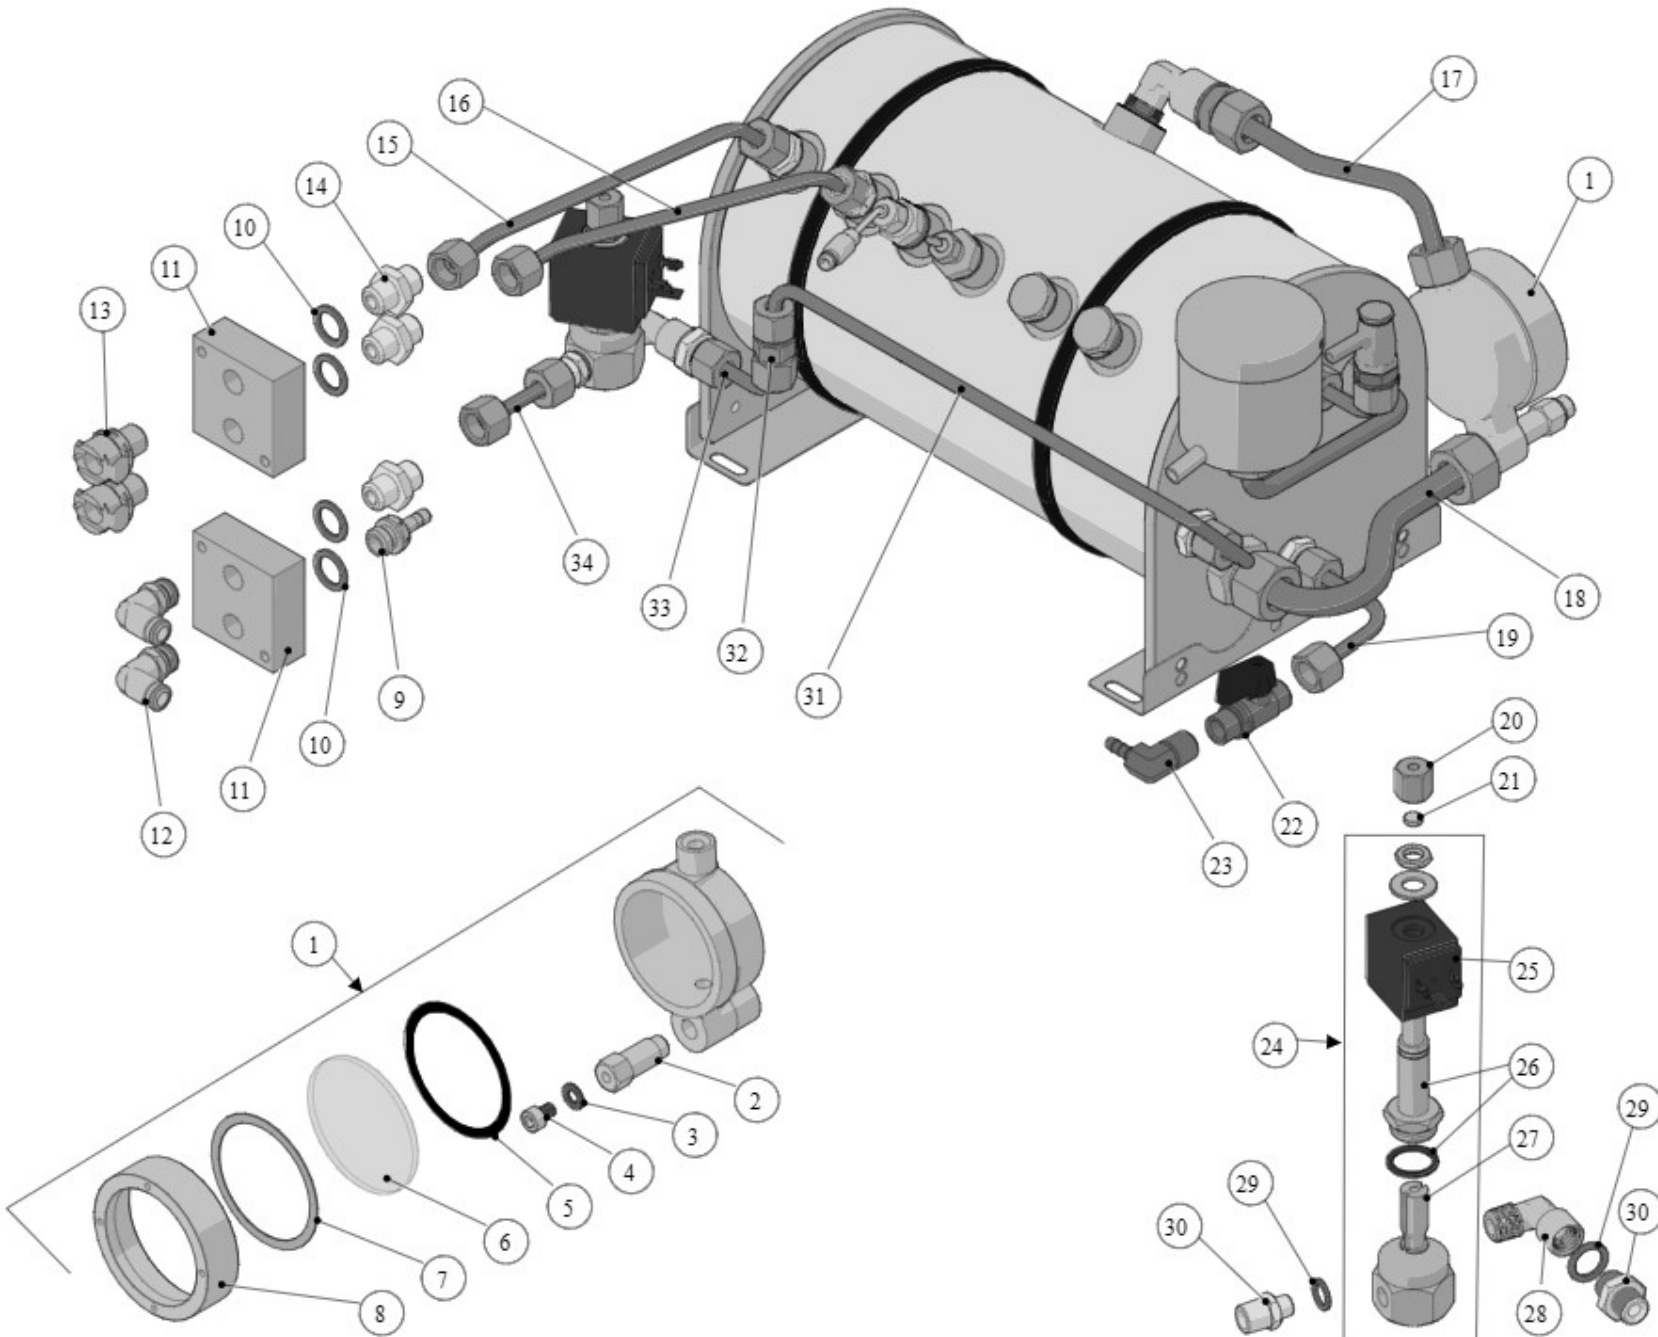

Item	Part number	Description
0022	944	POWER SUPPLY CABLE MODBAR AUSTRALIA
0023	943	POWER SUPPLY CABLE MODBAR UK / SWITZ.
0023	942	POWER SUPPLY CABLE MODBAR UK

la marzocco
handmade in florence

14 - STEAM MODULE SYSTEM