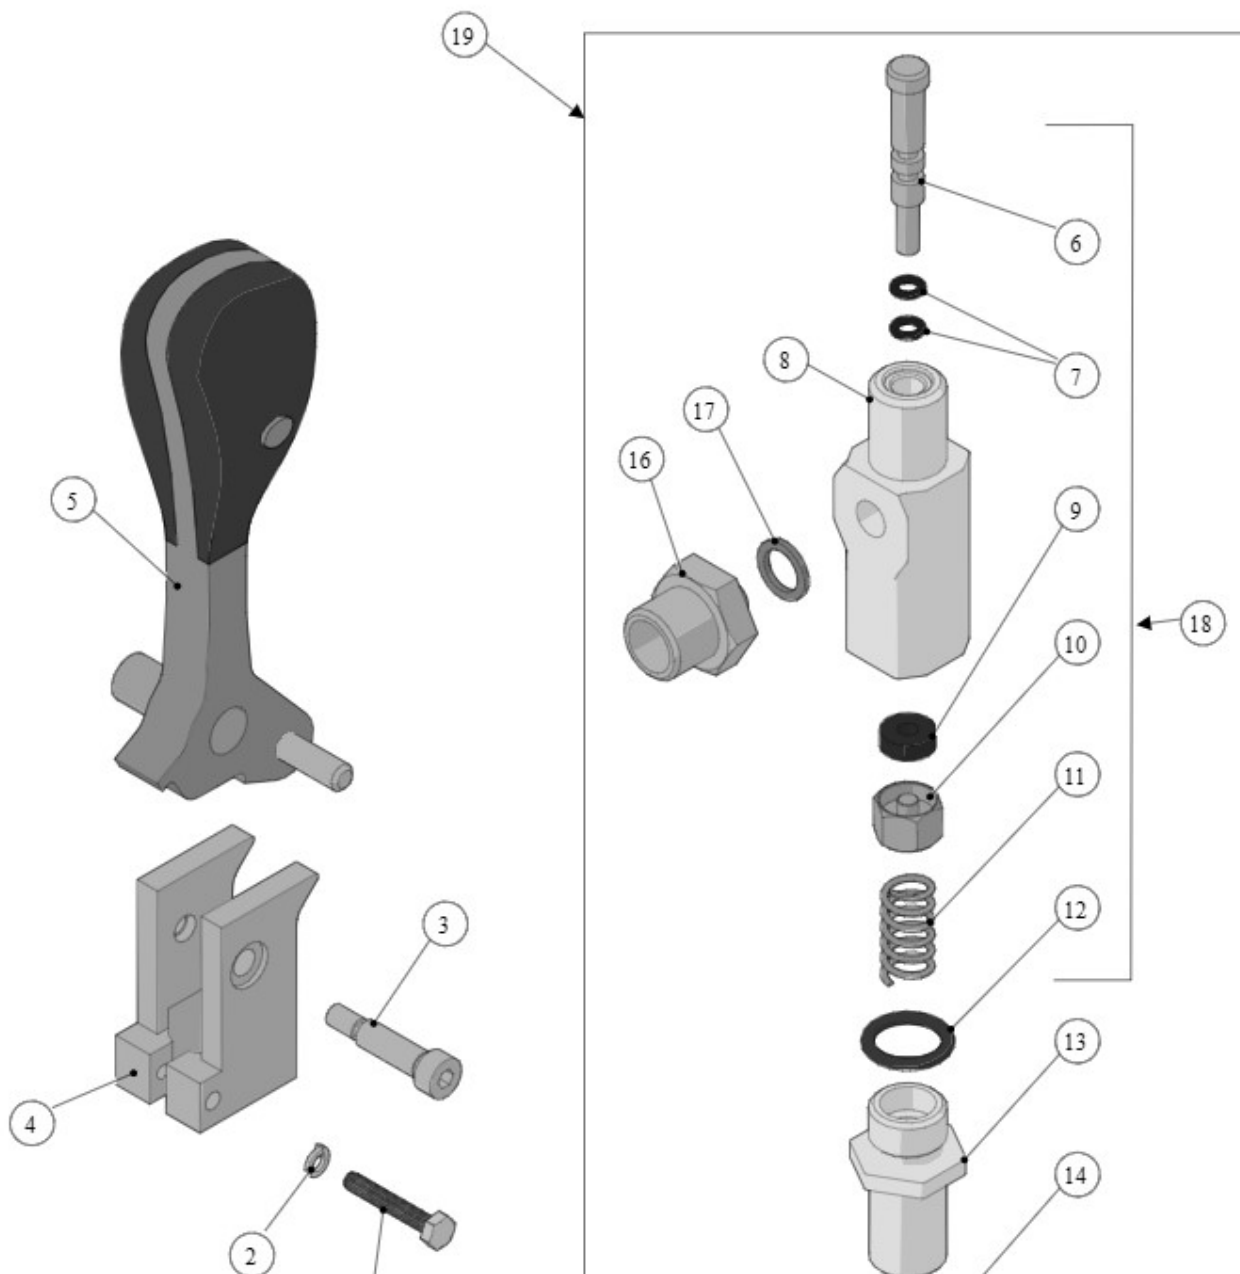

la marzocco

handmade in florence

PARTS MODBAR STEAM

la marzocco
handmade in florence

06 - STEAM TAP SYSTEM

la marzocco

handmade in florence

Item	Part number	Description
0001	A.5.050	STEAM TIP PRO TOUCH D1,5
0002	H.1.027	O-RING 1,78x7,65 VITON 70 ShA
0003	A-6004-02	PRO TOUCH MODBAR STEAM WAND
0004	P-0061-02	FITTING G3/8F H21 WR22 BRASS TREATED
0005	H.1.044	O-RING 2,62x12,37 PTFE
0006	P-0083-02	BUSHING FLANGED 8,4X12X6 BRASS
0007	M-0130-02	Steam Wand Spring
0008	RONDELLA6X12	WASHER 6,4X12X1,5 S/S A2
0009	M-0160-02	PTFE GASKET 17,5X20X2,5
0010	M-6020-01	STEAM DISPENSER CAP
0011	A-6005-01	STEAM DISPENSER TAP
0012	M-0074-01	THREADED TUBE
0013	M-0151-01	O-RING, STEAM FONT, BASE SEAL, NITRILE
0014	M-0076-01	"18-8 SS GENERAL PURPOSE FLAT WASHER 1-1
0015	M-5002-01	1.5 -12 MOUNTING NUT, 6061 ALUMINUM
0016	A.5.054.01	STEAM TIP PRO TOUCH D1,2
0017	994	REBUILD KIT STEAM WAND MODBAR

la marzocco
handmade in florence

08 - STEAM TAP SYSTEM

la marzocco

handmade in florence

Item	Part number	Description
0001	M-0146-01	SCREW M4X25 HEX HEAD
0002	M-0101-01	S/S SPLIT WASHER FOR M4
0003	M-6023-01	316 ST.ST.SHOULDER SCREW 1/4
0004	M-6016-02	STEAM LEVER BRACKET
0005	995	TAP HANDLE MODBAR STEAM CE WALNUT
0005	990	TAP HANDLE MODBAR STEAM CE MAPLE
0006	M-6017-01	DRIVE SHAFT FOR SEAT VALVE
0007	M-0110-01	O-ring, for steam seat valve drive shaft
0008	M-6018-01	MODBAR STEAM VALVE BODY
0009	P-6014-01	STEAM VALVE SEAL GASKET
0010	M-6030-01	STEAM VALVE SEAL HOLDER TREATED
0011	M-6019-01	STEAM VALVE SPRING
0012	P-0062-01	STEAM VALVE ORING
0013	P-6013-01	FITTING FOR STEAM VALVE
0014	P-0110-01	PUSH-IN FITTING 1/4-NPTF1/4M BRASS TR
0015	T.3.008	FEP TUBE 10/8 mm
0016	P-6018-01	FITTING G3/8M G1/8M WR22 S/S
0017	L100/D	WASHER 10X14X1,5 COPPER
0018	993	REBUILD KIT STEAM VALVE MODBAR
0019	992	STEAM VALVE COMPLETE ASSEMBLY
0020	P-0113-01	FITTING STEAM COUPLER MALE