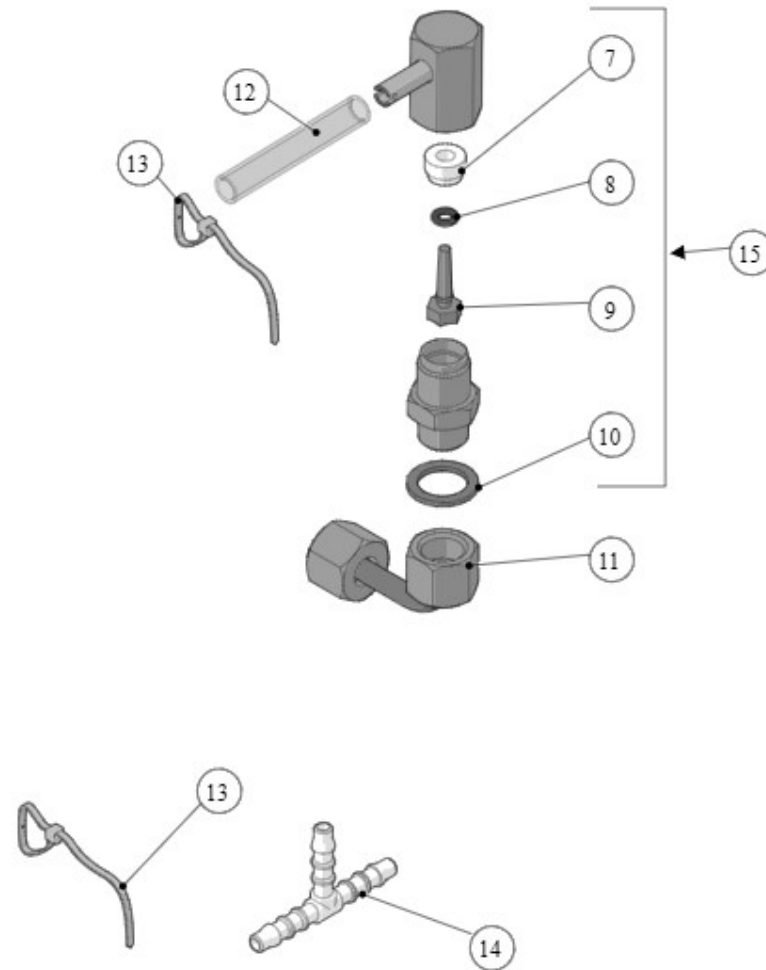

la marzocco
handmade in florence

16 - STEAM MODULE SYSTEM