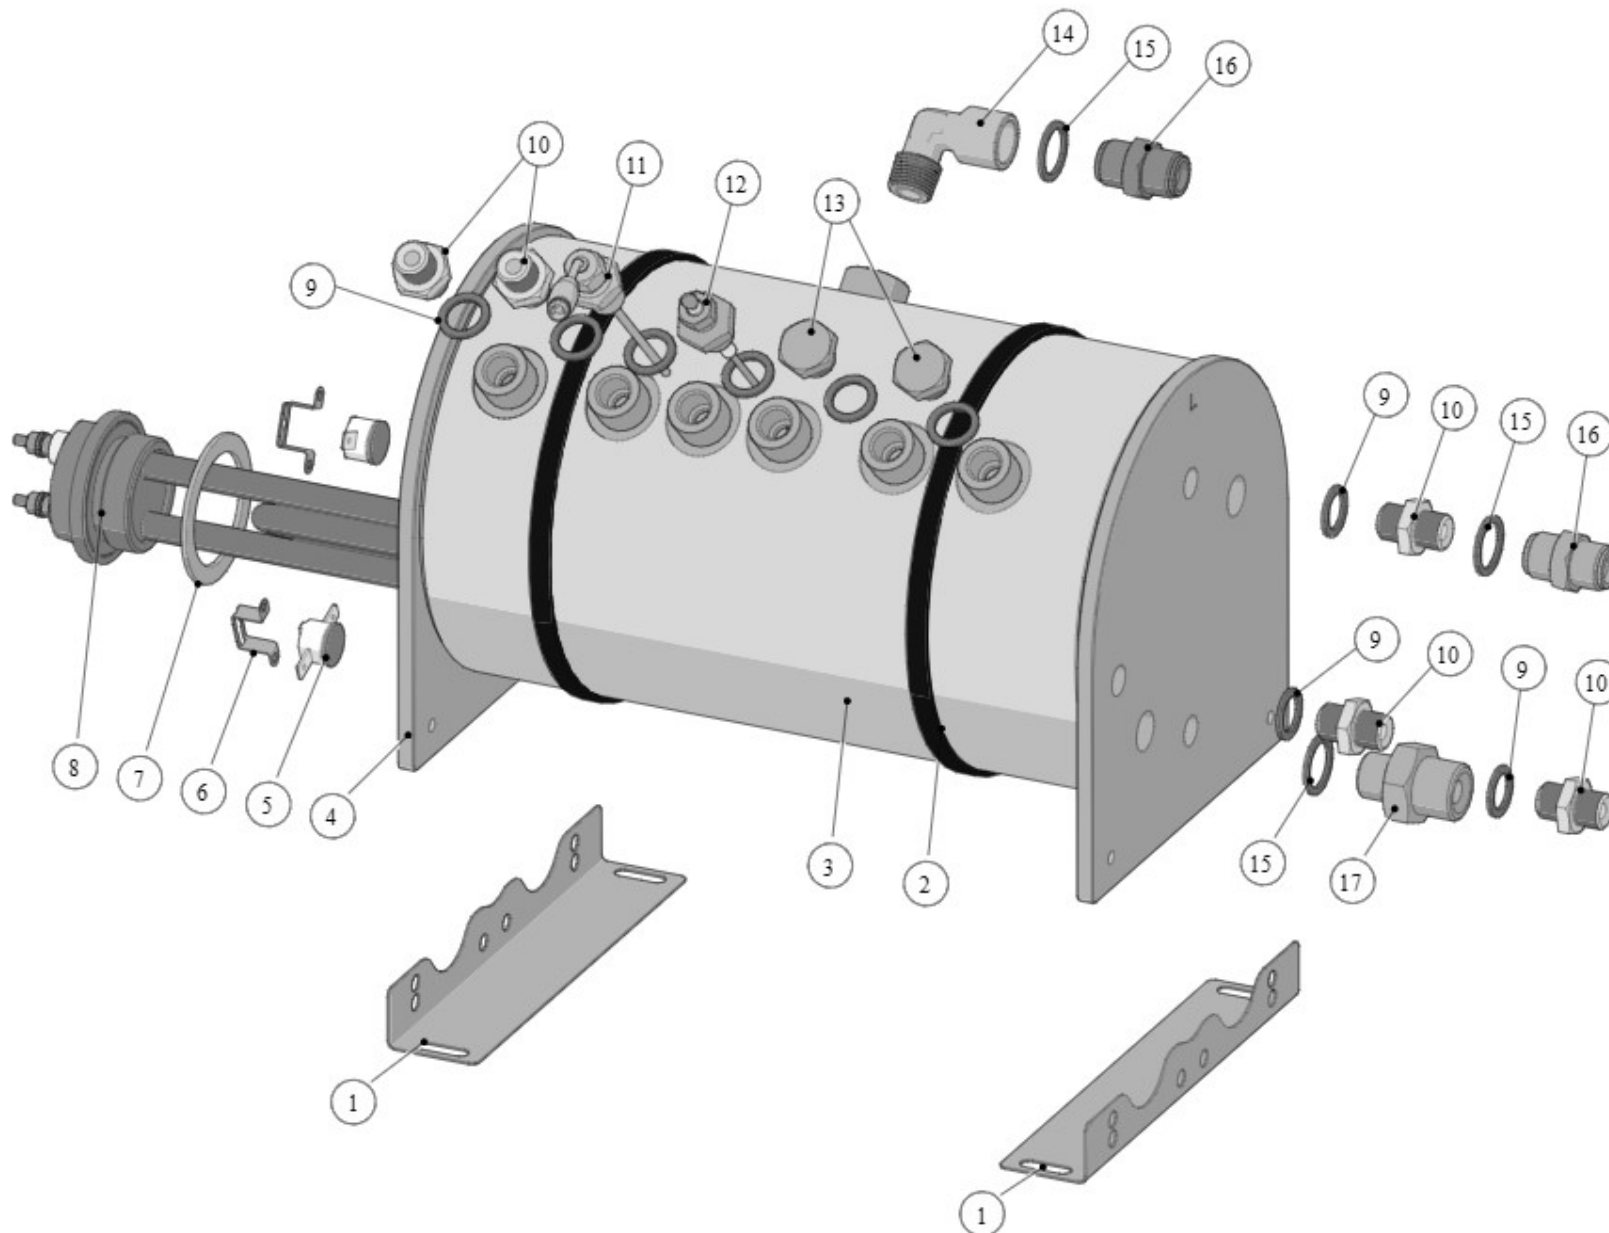

la marzocco
handmade in florence

18 - STEAM MODULE SYSTEM