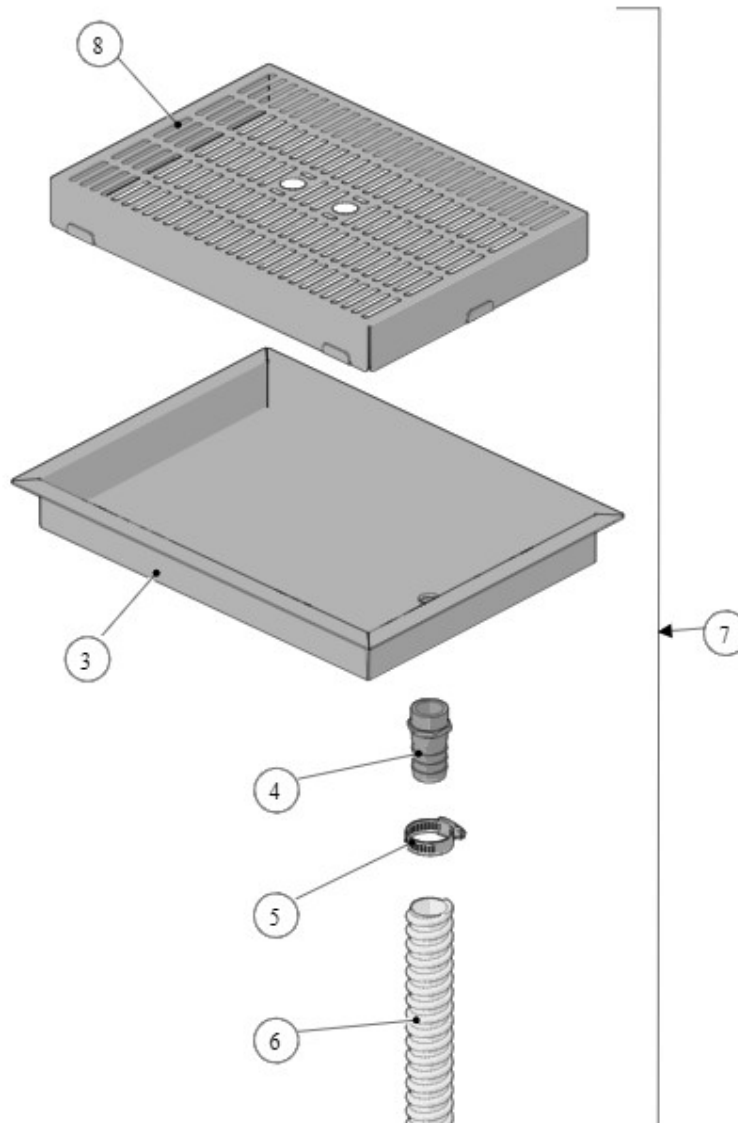

la marzocco
handmade in florence

20 - DRAIN TRAYS

9
OTHER SIZES AND CONFIGURATIONS