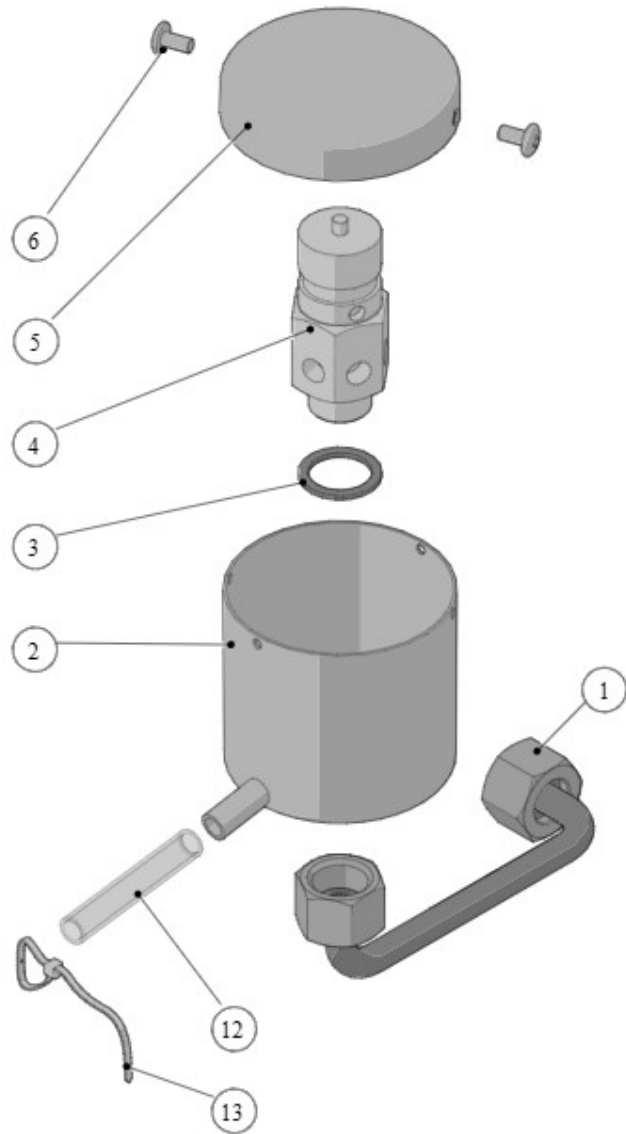

la marzocco
handmade in florence

16 - STEAM MODULE SYSTEM