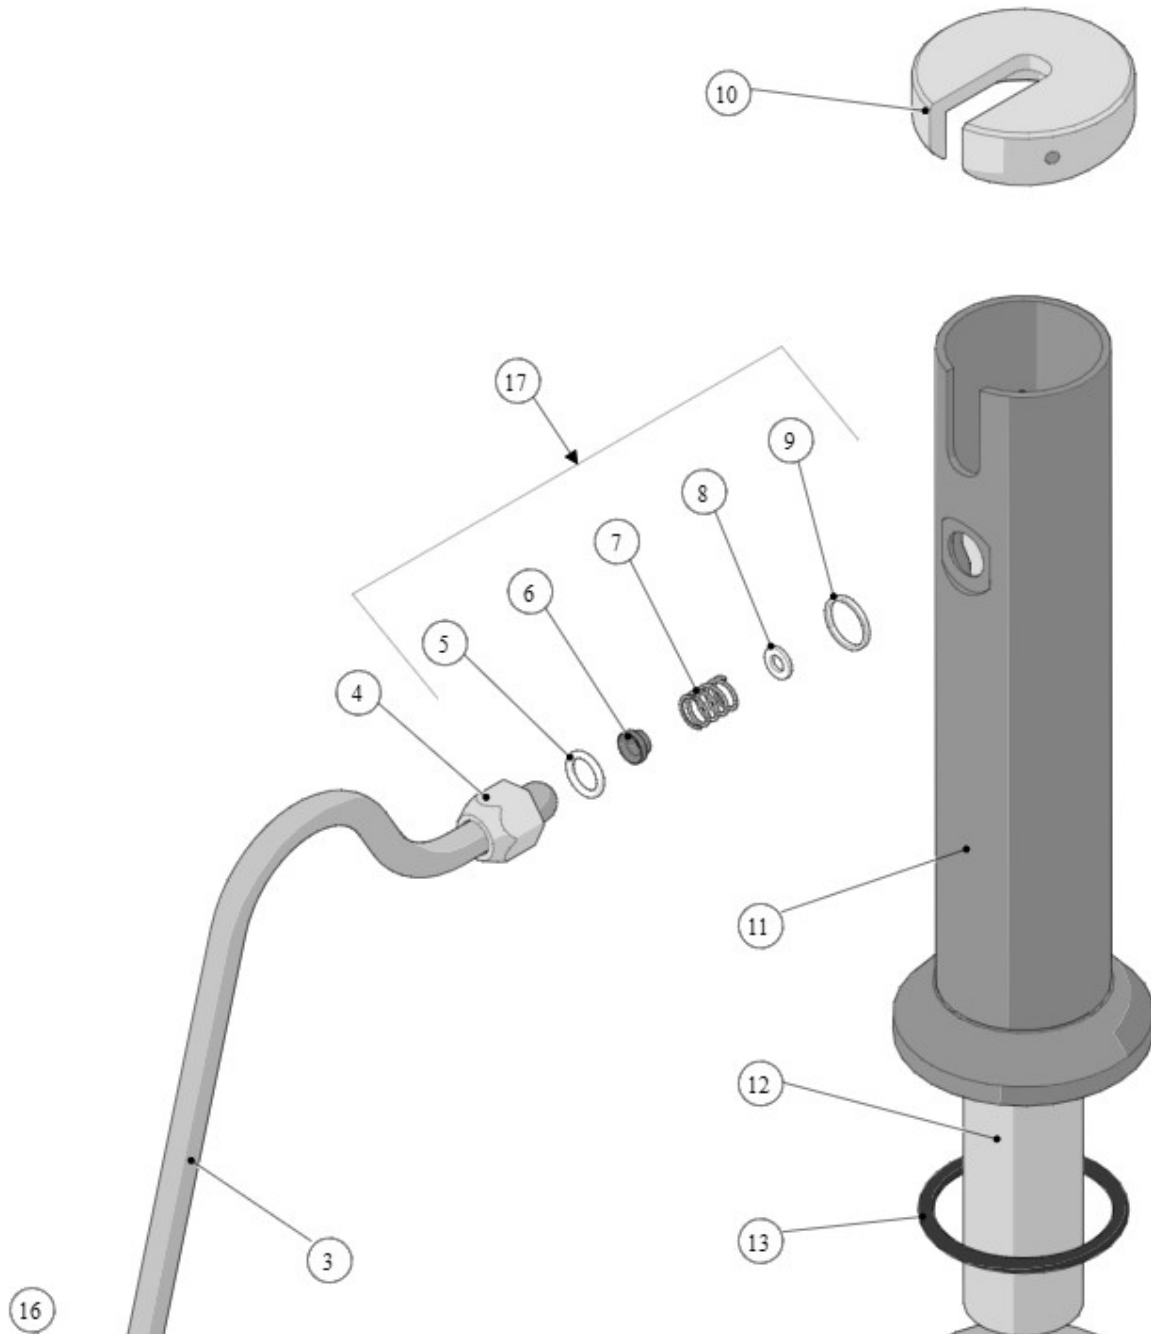

la marzocco

handmade in florence

PARTS MODBAR STEAM

la marzocco
handmade in florence

06 - STEAM TAP SYSTEM

la marzocco

handmade in florence

Item	Part number	Description
0001	A.5.050	STEAM TIP PRO TOUCH D1,5
0002	H.1.027	O-RING 1,78x7,65 VITON 70 ShA
0003	A-6004-02	PRO TOUCH MODBAR STEAM WAND
0004	P-0061-02	FITTING G3/8F H21 WR22 BRASS TREATED
0005	H.1.044	O-RING 2,62x12,37 PTFE
0006	P-0083-02	BUSHING FLANGED 8,4X12X6 BRASS
0007	M-0130-02	Steam Wand Spring
0008	RONDELLA6X12	WASHER 6,4X12X1,5 S/S A2
0009	M-0160-02	PTFE GASKET 17,5X20X2,5
0010	M-6020-01	STEAM DISPENSER CAP
0011	A-6005-01	STEAM DISPENSER TAP
0012	M-0074-01	THREADED TUBE
0013	M-0151-01	O-RING, STEAM FONT, BASE SEAL, NITRILE
0014	M-0076-01	"18-8 SS GENERAL PURPOSE FLAT WASHER 1-1
0015	M-5002-01	1.5 -12 MOUNTING NUT, 6061 ALUMINUM
0016	A.5.054.01	STEAM TIP PRO TOUCH D1,2
0017	994	REBUILD KIT STEAM WAND MODBAR

la marzocco
handmade in florence

08 - STEAM TAP SYSTEM

la marzocco

handmade in florence

Item	Part number	Description
0001	M-0146-01	SCREW M4X25 HEX HEAD
0002	M-0101-01	S/S SPLIT WASHER FOR M4
0003	M-6023-01	316 ST.ST.SHOULDER SCREW 1/4
0004	M-6016-02	STEAM LEVER BRACKET
0005	995	TAP HANDLE MODBAR STEAM CE WALNUT
0005	990	TAP HANDLE MODBAR STEAM CE MAPLE
0006	M-6017-01	DRIVE SHAFT FOR SEAT VALVE
0007	M-0110-01	O-ring, for steam seat valve drive shaft
0008	M-6018-01	MODBAR STEAM VALVE BODY
0009	P-6014-01	STEAM VALVE SEAL GASKET
0010	M-6030-01	STEAM VALVE SEAL HOLDER TREATED
0011	M-6019-01	STEAM VALVE SPRING
0012	P-0062-01	STEAM VALVE ORING
0013	P-6013-01	FITTING FOR STEAM VALVE
0014	P-0110-01	PUSH-IN FITTING 1/4-NPTF1/4M BRASS TR
0015	T.3.008	FEP TUBE 10/8 mm
0016	P-6018-01	FITTING G3/8M G1/8M WR22 S/S
0017	L100/D	WASHER 10X14X1,5 COPPER
0018	993	REBUILD KIT STEAM VALVE MODBAR
0019	992	STEAM VALVE COMPLETE ASSEMBLY
0020	P-0113-01	FITTING STEAM COUPLER MALE