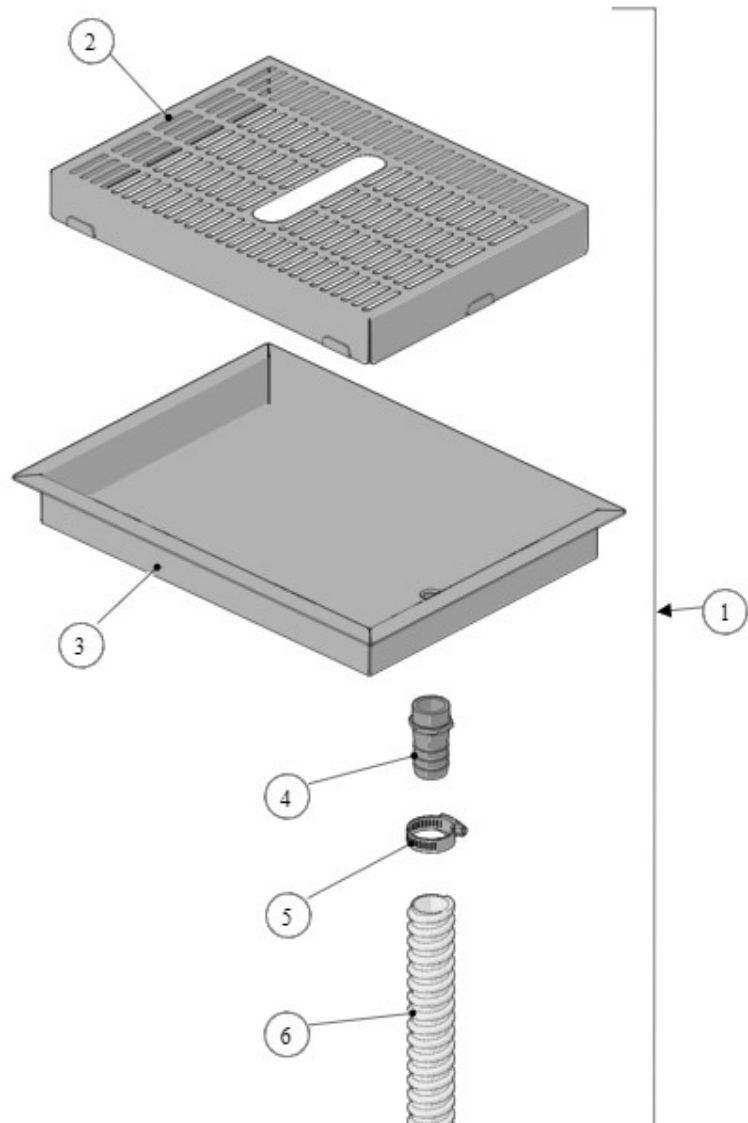

la marzocco
handmade in florence

20 - DRAIN TRAYS

9
OTHER SIZES AND CONFIGURATIONS