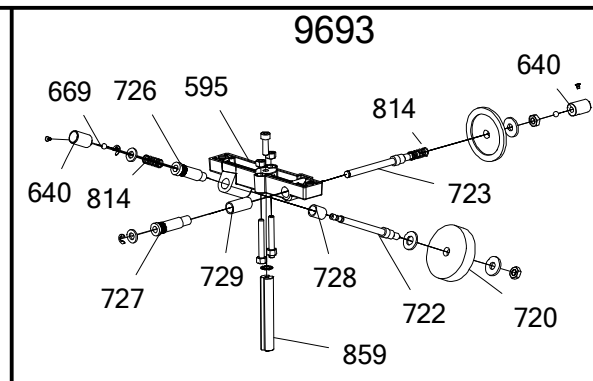

REV.4 -->Sanvito --> 30/05/2018

BLC
9697

BLC
9943

Mod. CEp

ESPLOSO RICAMBI
R.G.V.
MADE IN ITALY

SERIE KELLY - MOD. 350M S CEp + BLC