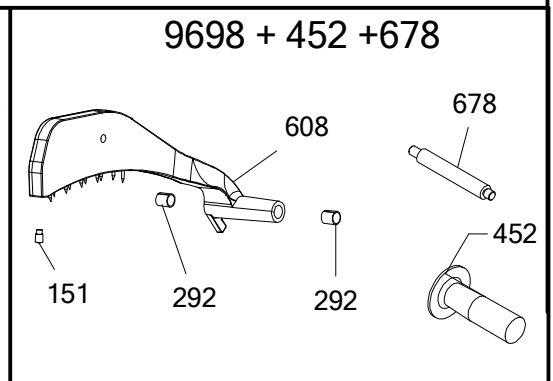

REV.4 -->Sanvito --> 30/05/2018

BLC
9697

BLC
9943

Mod. CEp

ESPLOSO RICAMBI
R.G.V.
MADE IN ITALY

SERIE KELLY - MOD. 350M S CEp + BLC