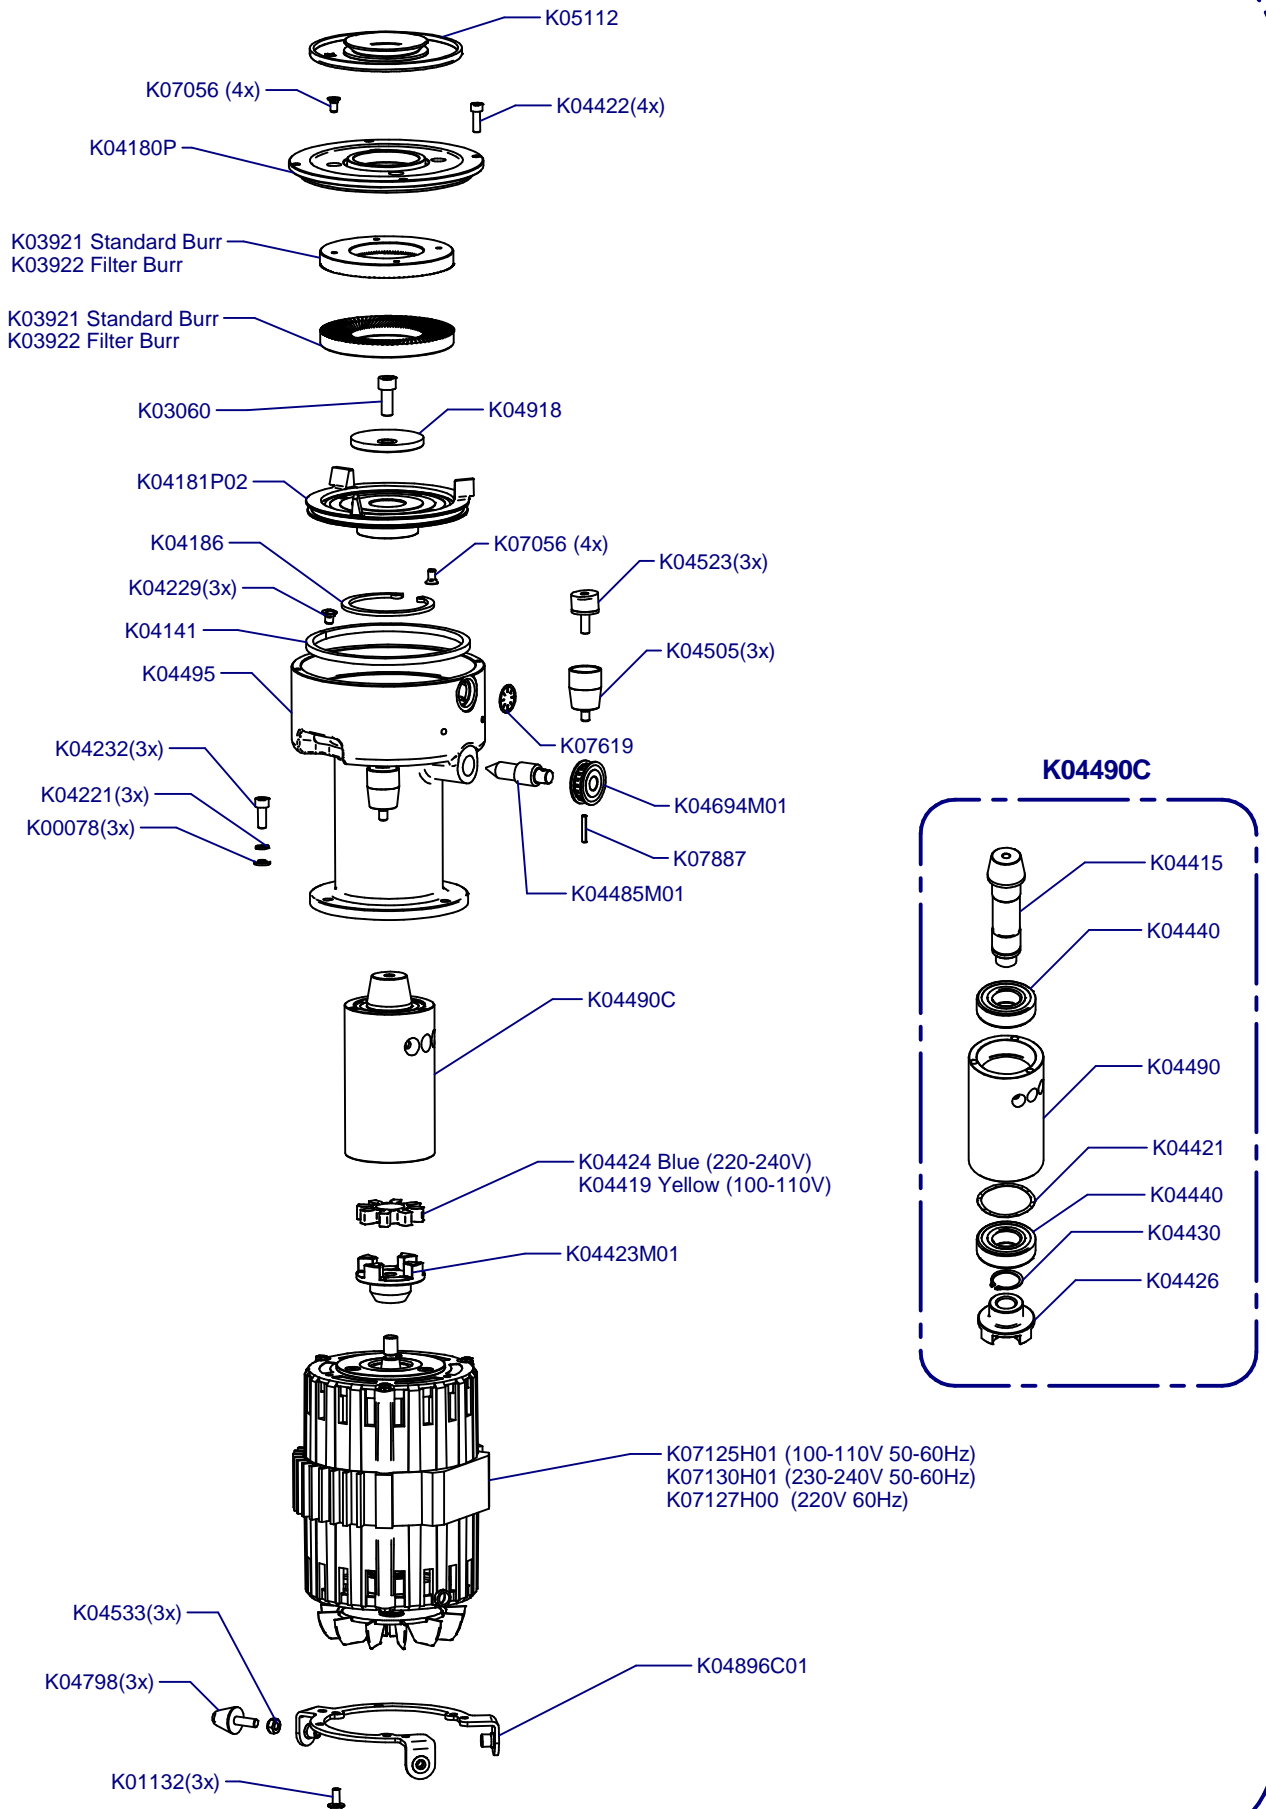

**Molienda / Grind System**

**PK100**

Updated 14/01/2021

**Bancada / Bed Plate  
C04470**

**Tobera / Nozzle  
K04854C**

**Horquilla / Fork  
C07435**

(\*) Porta Filters with Diagonal Fixing

**C07435**

**Caratula Frontal / Front Cover**

**Placa Base / Mother Board**

**PK100**

Updated 14/01/2021

**Tolva Cupping  
Cupping Hopper**

**C07700 Black  
C07700P Polished**

**Tolva Shop / Shop Hopper**

**C04719**