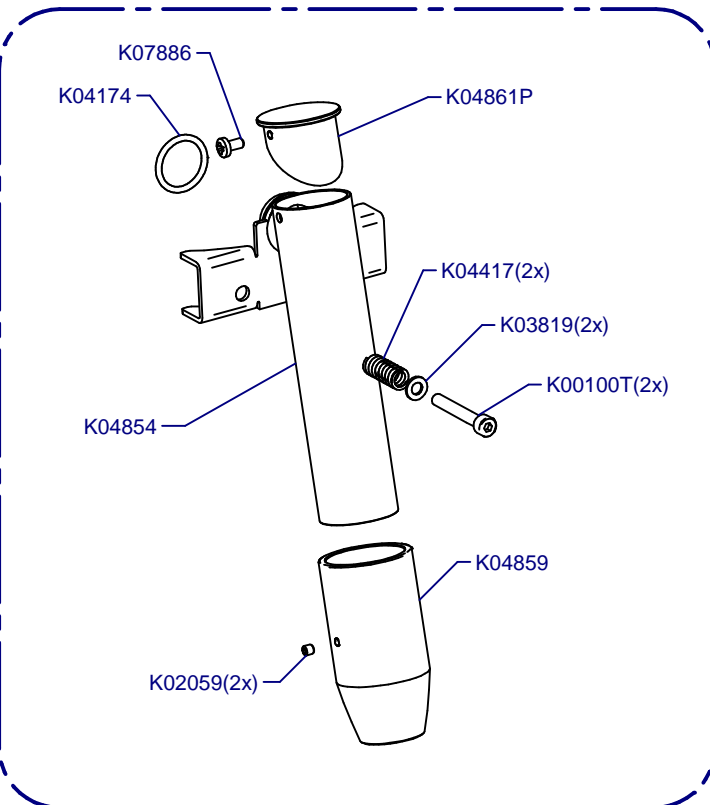

**Molienda / Grind System**

**PK100**

Updated 14/01/2021

**Bancada / Bed Plate  
C04470**

**Tobera / Nozzle  
K04854C**

**Horquilla / Fork  
C07435**

(\*) Porta Filters with Diagonal Fixing

**C07435**

**Caratula Frontal / Front Cover**

**Placa Base / Mother Board**

**PK100**

Updated 14/01/2021

**Tolva Cupping  
Cupping Hopper**

**C07700 Black  
C07700P Polished**

**Tolva Shop / Shop Hopper**

**C04719**