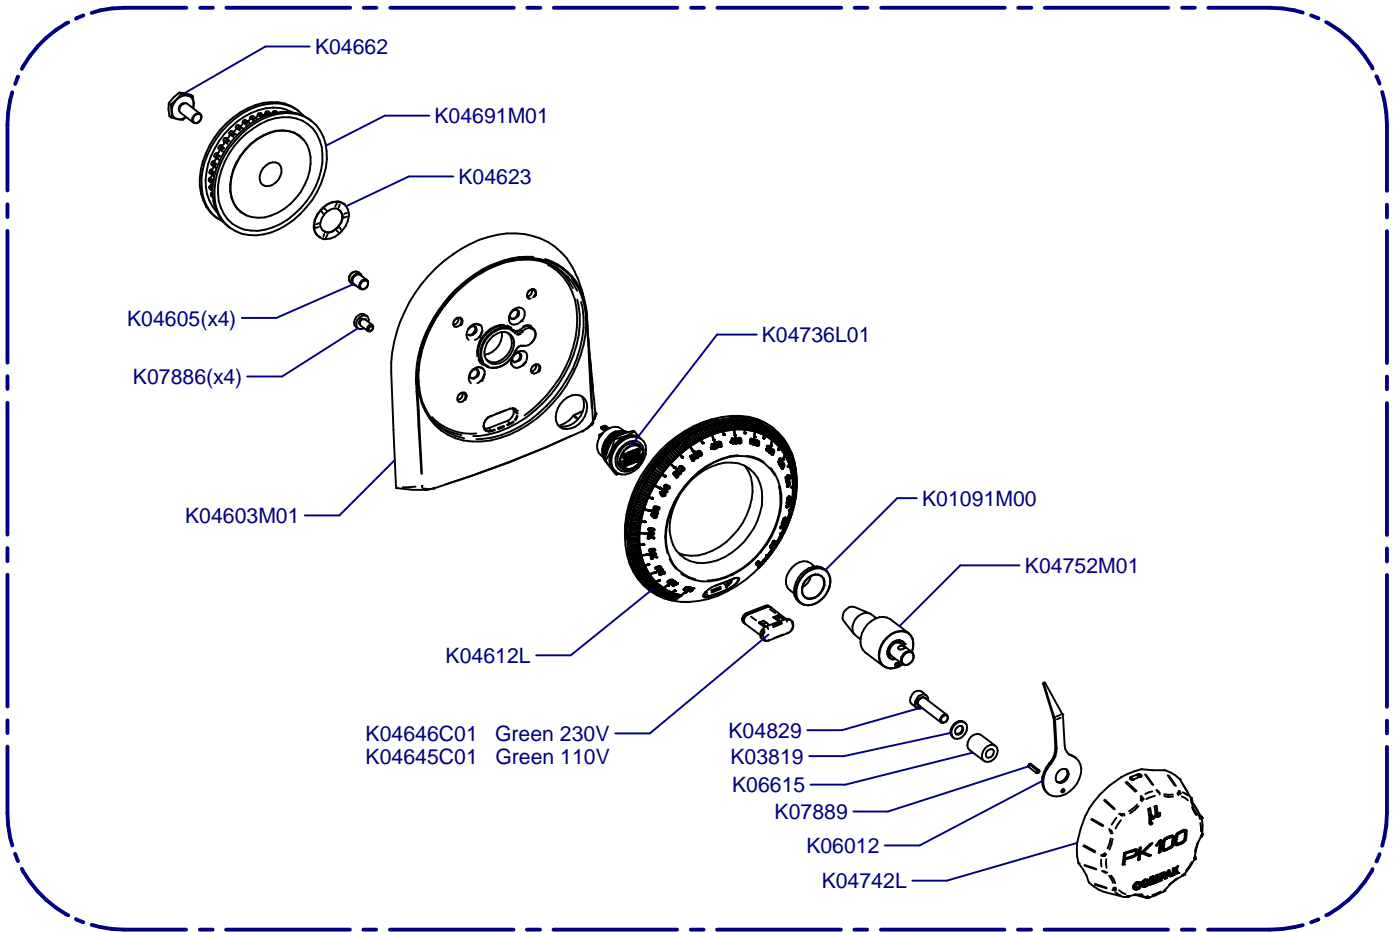

**Molienda / Grind System**

**PK100**

Updated 14/01/2021

**Bancada / Bed Plate  
C04470**

**Tobera / Nozzle  
K04854C**

**Horquilla / Fork  
C07435**

(\*) Porta Filters with Diagonal Fixing

**C07435**

**Caratula Frontal / Front Cover**

**Placa Base / Mother Board**

**PK100**

Updated 14/01/2021

**Tolva Cupping  
Cupping Hopper**

**C07700 Black  
C07700P Polished**

**Tolva Shop / Shop Hopper**

**C04719**