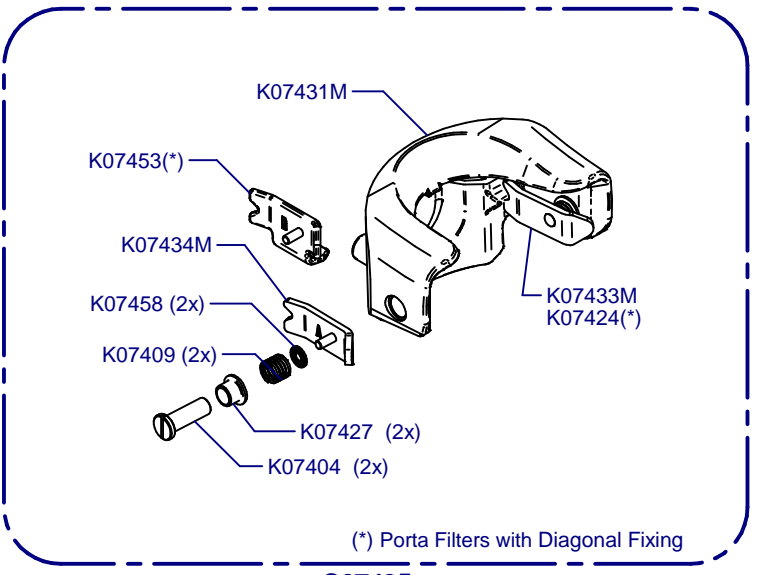

**Molienda / Grind System**

**PK100**

Updated 14/01/2021

**Bancada / Bed Plate  
C04470**

**Tobera / Nozzle  
K04854C**

**Horquilla / Fork  
C07435**

(\*) Porta Filters with Diagonal Fixing

**C07435**

**Caratula Frontal / Front Cover**

**Placa Base / Mother Board**

**PK100**

Updated 14/01/2021

**Tolva Cupping  
Cupping Hopper**

**C07700 Black  
C07700P Polished**

**Tolva Shop / Shop Hopper**

**C04719**