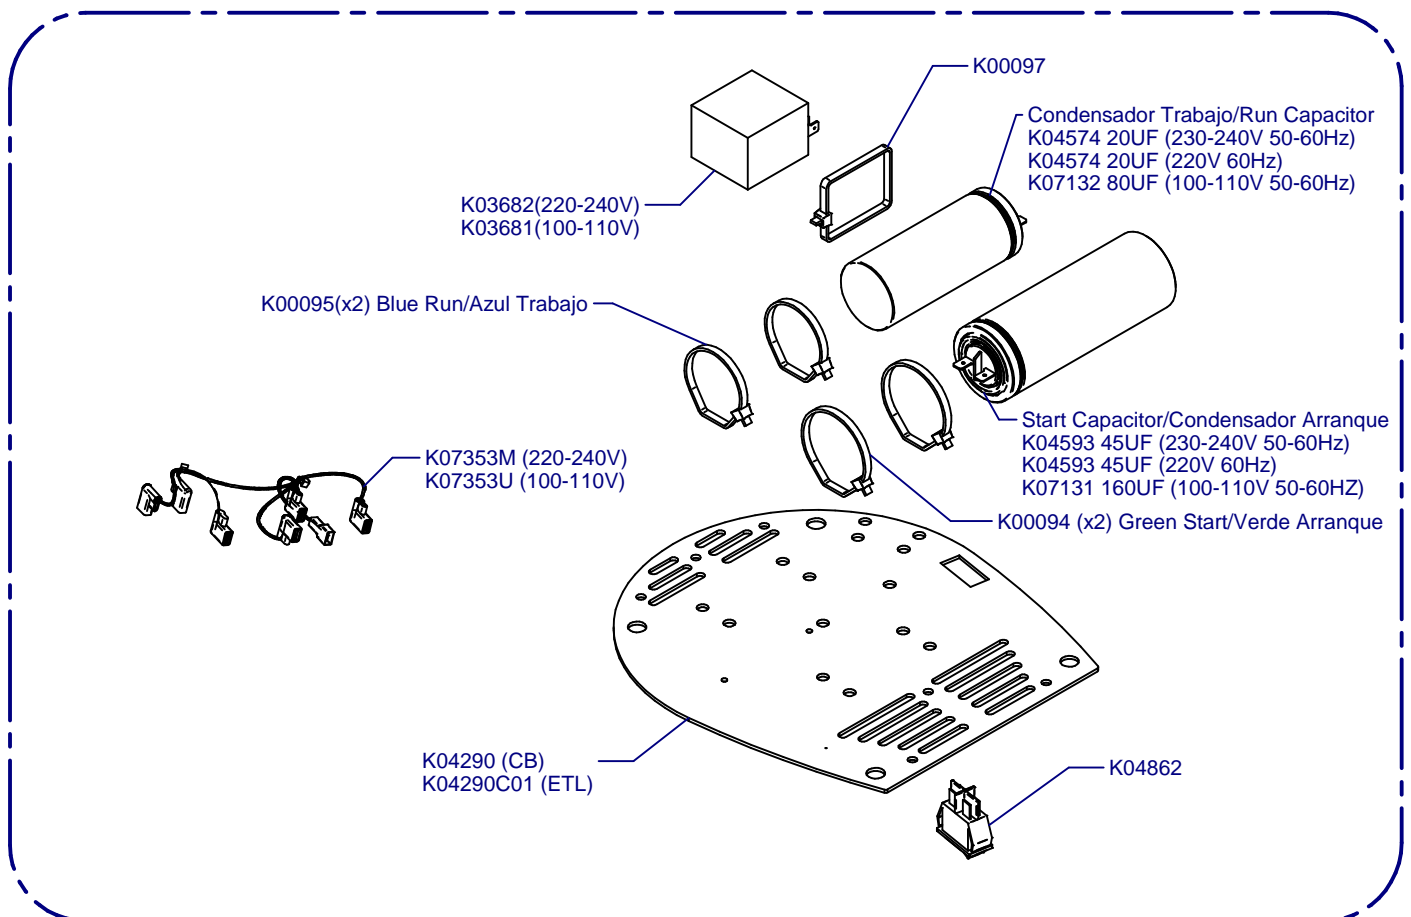

**Molienda / Grind System**

**PK100**

Updated 14/01/2021

**Bancada / Bed Plate  
C04470**

**Tobera / Nozzle  
K04854C**

**Horquilla / Fork  
C07435**

(\*) Porta Filters with Diagonal Fixing

**C07435**

**Caratula Frontal / Front Cover**

**Placa Base / Mother Board**

**PK100**

Updated 14/01/2021

**Tolva Cupping  
Cupping Hopper**

**C07700 Black  
C07700P Polished**

**Tolva Shop / Shop Hopper**

**C04719**