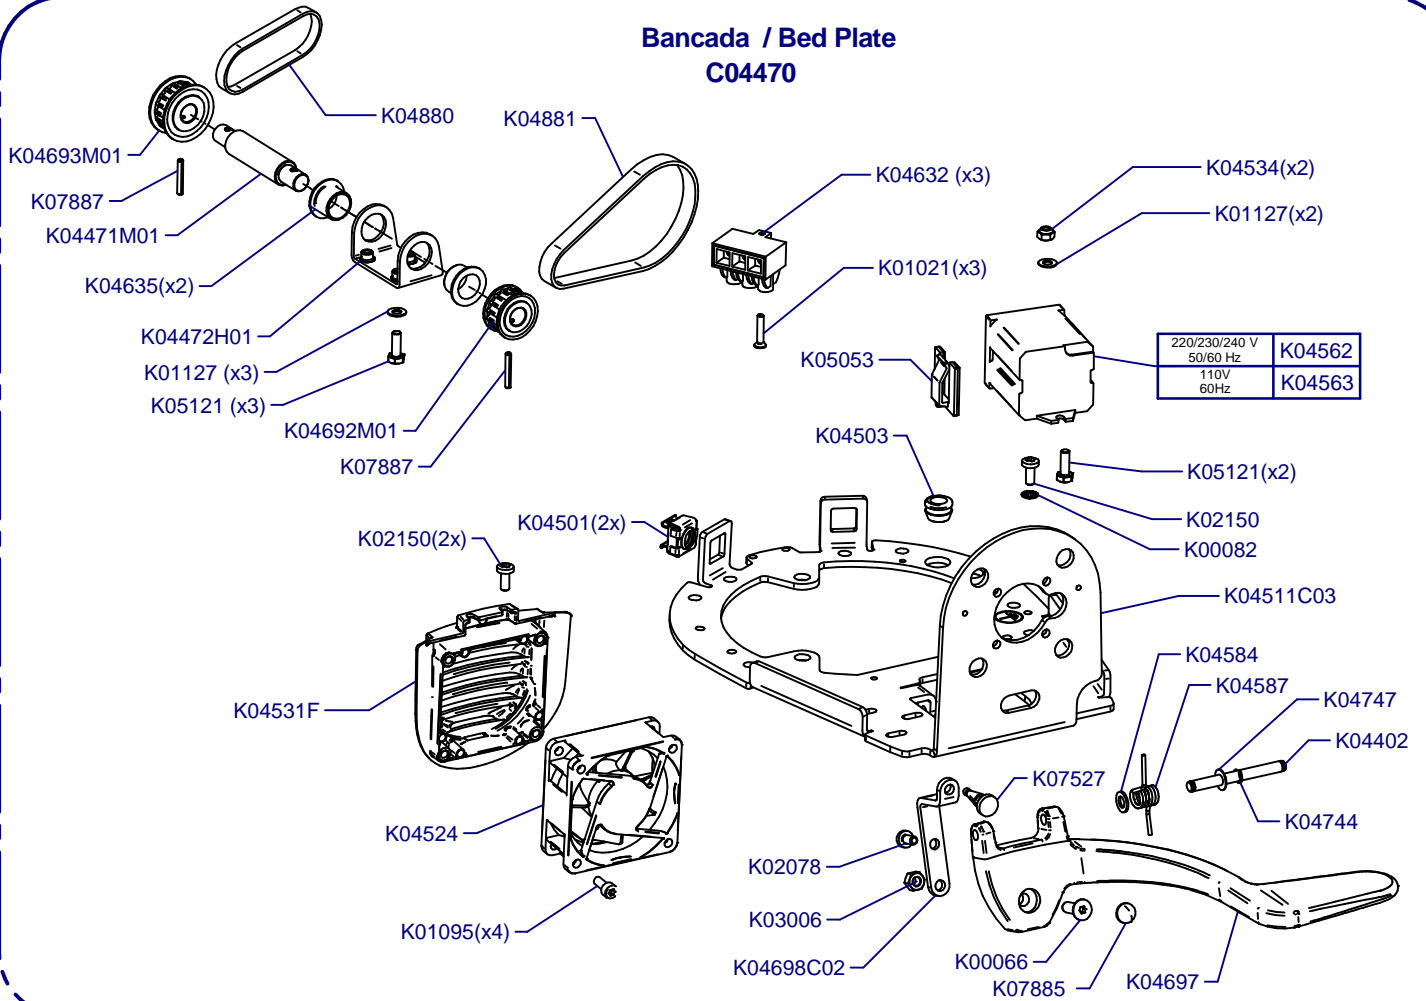

**Molienda / Grind System**

**PK100**

Updated 14/01/2021

**Bancada / Bed Plate  
C04470**

**Tobera / Nozzle  
K04854C**

**Horquilla / Fork  
C07435**

(\*) Porta Filters with Diagonal Fixing

**C07435**

**Caratula Frontal / Front Cover**

**Placa Base / Mother Board**

**PK100**

Updated 14/01/2021

**Tolva Cupping  
Cupping Hopper**

**C07700 Black  
C07700P Polished**

**Tolva Shop / Shop Hopper**

**C04719**