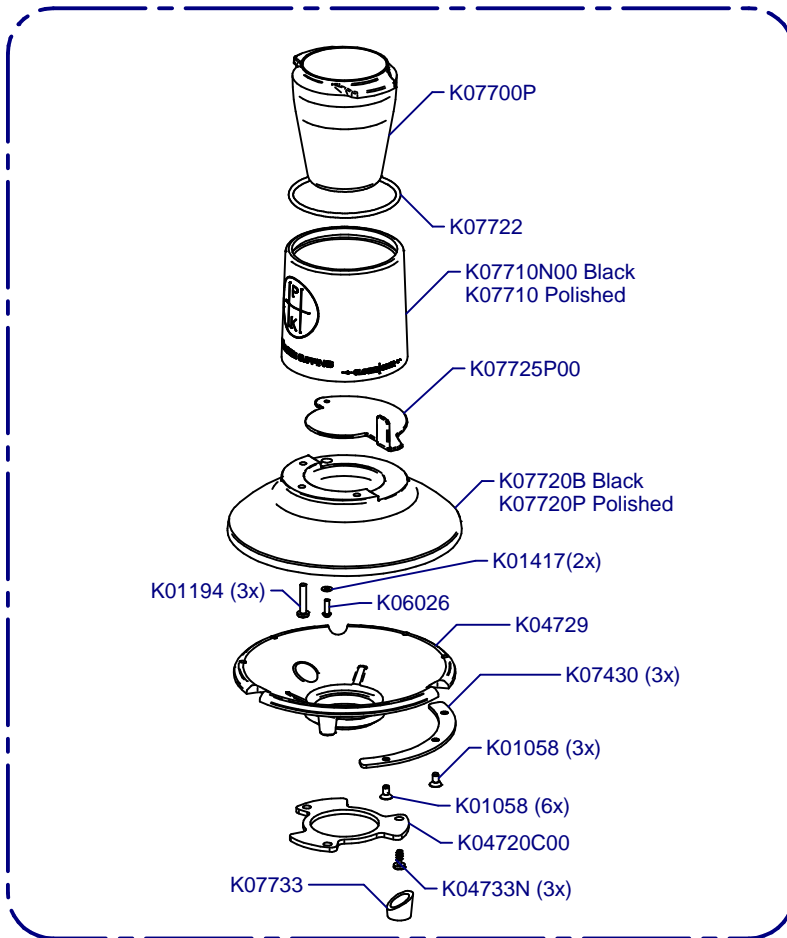

**Molienda / Grind System**

**PK100**

Updated 14/01/2021

**Bancada / Bed Plate  
C04470**

**Tobera / Nozzle  
K04854C**

**Horquilla / Fork  
C07435**

(\*) Porta Filters with Diagonal Fixing

**C07435**

**Caratula Frontal / Front Cover**

**Placa Base / Mother Board**

**PK100**

Updated 14/01/2021

**Tolva Cupping  
Cupping Hopper**

**C07700 Black  
C07700P Polished**

**Tolva Shop / Shop Hopper**

**C04719**